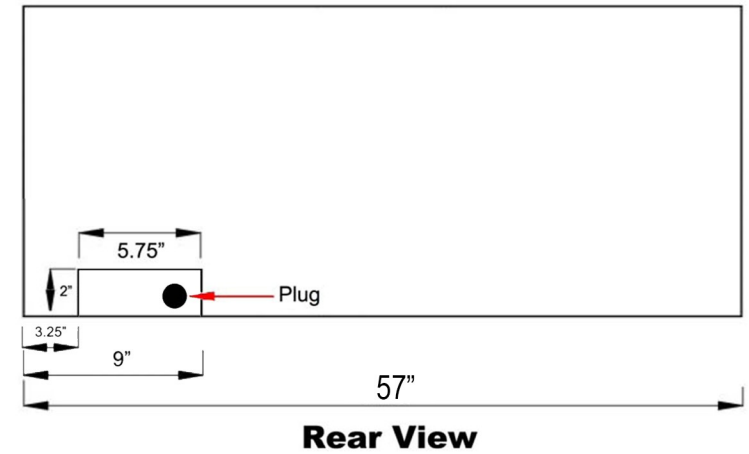

Recessed Electric Fireplace - Black

Features

- Designed for recessed mounting in wall
- 5 adjustable flame brightness settings
- 9 adjustable flame color settings
- 2 heat settings (high and low)
- Adjustable thermostat: 62-82° F
- Wireless remote control
- Dual mode operates with or without heat for only flame effect
- Programmable 8-hour shut-off timer
- Faux Fire Log and Glass Crystal Media Options

Specifications

- Frame color: Black
- Watts: 1500
- BTU's: 5118
- Room Coverage: 400 ft.
- Voltage: 110v-120v
- Amperes: 11

50" Recessed Fireplace

86274 - 60" Recessed Electric Fireplace - Black

Features

- Designed for recessed mounting in wall
- 5 adjustable flame brightness settings
- 9 adjustable flame color settings
- 2 heat settings (high and low)
- Adjustable thermostat: 62-82° F
- Wireless remote control
- Dual mode operates with or without heat for only flame effect
- Programmable 8-hour shut-off timer
- Faux Fire Log and Glass Crystal Media Options

Specifications

- Frame color: Black
- Watts: 1500
- BTU's: 5000
- Room Coverage: 400 ft.
- Voltage: 110v-120v
- Amperes: 11
- Rough Opening:
Width: 57 1/4"
Height: 20 1/2"
Depth: 5 3/4"

60" Recessed Electric Fireplace
PN: 86274