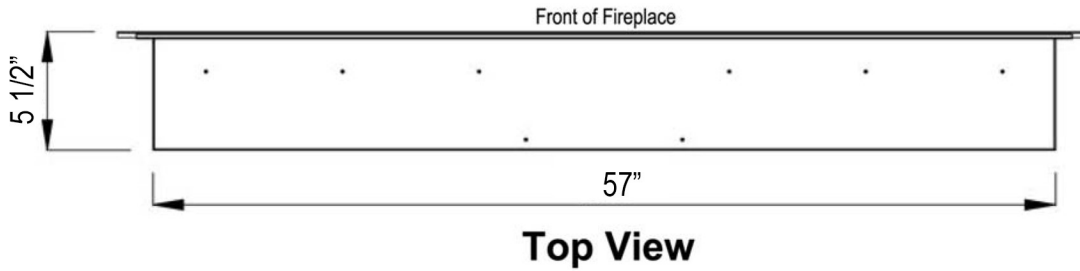

Recessed Electric Fireplace - Black

Features

- Designed for recessed mounting in wall
- 5 adjustable flame brightness settings
- 9 adjustable flame color settings
- 2 heat settings (high and low)
- Adjustable thermostat: 62-82° F
- Wireless remote control
- Dual mode operates with or without heat for only flame effect
- Programmable 8-hour shut-off timer
- Faux Fire Log and Glass Crystal Media Options

Specifications

- Frame color: Black
- Watts: 1500
- BTU's: 5118
- Room Coverage: 400 ft.
- Voltage: 110v-120v
- Amperes: 11

50" Recessed Fireplace

86274 - 60" Recessed Electric Fireplace - Black

Features

- Designed for recessed mounting in wall
- 5 adjustable flame brightness settings
- 9 adjustable flame color settings
- 2 heat settings (high and low)
- Adjustable thermostat: 62-82° F
- Wireless remote control
- Dual mode operates with or without heat for only flame effect
- Programmable 8-hour shut-off timer
- Faux Fire Log and Glass Crystal Media Options

Specifications

- Frame color: Black
- Watts: 1500
- BTU's: 5000
- Room Coverage: 400 ft.
- Voltage: 110v-120v
- Amperes: 11
- Rough Opening:
Width: 57 1/4"
Height: 20 1/2"
Depth: 5 3/4"

60" Recessed Electric Fireplace
PN: 86274