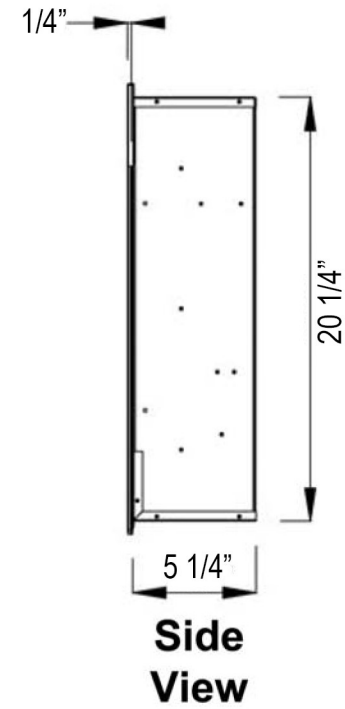

Recessed Electric Fireplace - Black

Features

- Designed for recessed mounting in wall
- 5 adjustable flame brightness settings
- 9 adjustable flame color settings
- 2 heat settings (high and low)
- Adjustable thermostat: 62-82° F
- Wireless remote control
- Dual mode operates with or without heat for only flame effect
- Programmable 8-hour shut-off timer
- Faux Fire Log and Glass Crystal Media Options

Specifications

- Frame color: Black
- Watts: 1500
- BTU's: 5118
- Room Coverage: 400 ft.
- Voltage: 110v-120v
- Amperes: 11

50" Recessed Fireplace

86274 - 60" Recessed Electric Fireplace - Black

Features

- Designed for recessed mounting in wall
- 5 adjustable flame brightness settings
- 9 adjustable flame color settings
- 2 heat settings (high and low)
- Adjustable thermostat: 62-82° F
- Wireless remote control
- Dual mode operates with or without heat for only flame effect
- Programmable 8-hour shut-off timer
- Faux Fire Log and Glass Crystal Media Options

Specifications

- Frame color: Black
- Watts: 1500
- BTU's: 5000
- Room Coverage: 400 ft.
- Voltage: 110v-120v
- Amperes: 11
- Rough Opening:
Width: 57 1/4"
Height: 20 1/2"
Depth: 5 3/4"

60" Recessed Electric Fireplace
PN: 86274