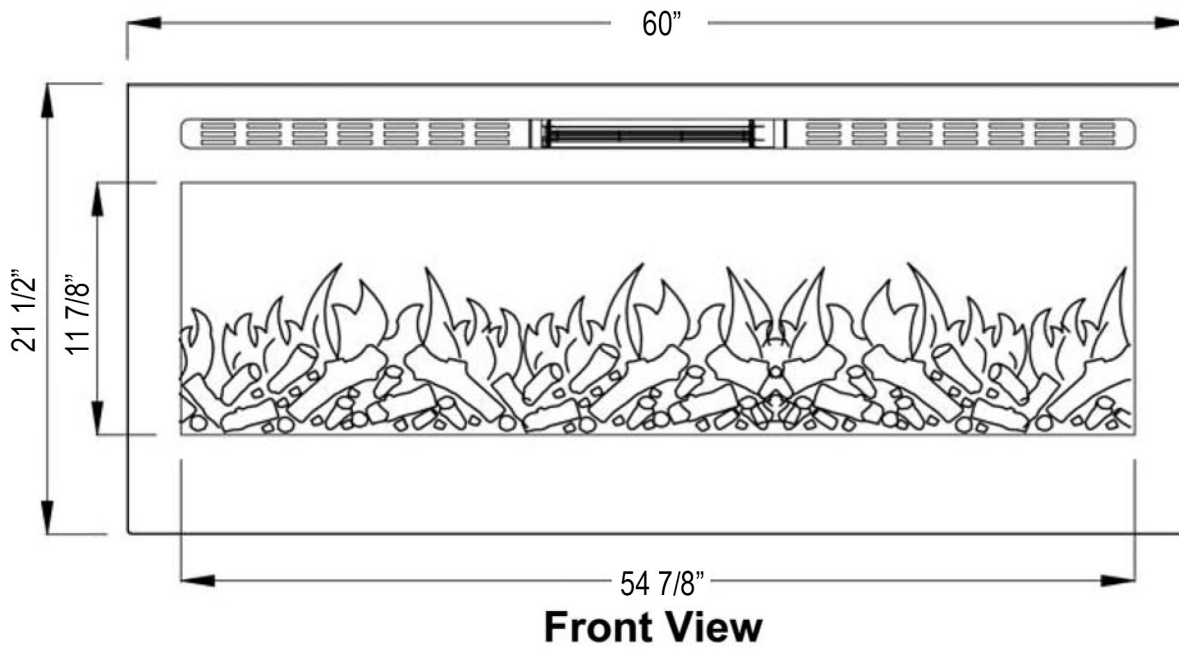

Recessed Electric Fireplace - Black

Features

- Designed for recessed mounting in wall
- 5 adjustable flame brightness settings
- 9 adjustable flame color settings
- 2 heat settings (high and low)
- Adjustable thermostat: 62-82° F
- Wireless remote control
- Dual mode operates with or without heat for only flame effect
- Programmable 8-hour shut-off timer
- Faux Fire Log and Glass Crystal Media Options

Specifications

- Frame color: Black
- Watts: 1500
- BTU's: 5118
- Room Coverage: 400 ft.
- Voltage: 110v-120v
- Amperes: 11

50" Recessed Fireplace

86274 - 60" Recessed Electric Fireplace - Black

Features

- Designed for recessed mounting in wall
- 5 adjustable flame brightness settings
- 9 adjustable flame color settings
- 2 heat settings (high and low)
- Adjustable thermostat: 62-82° F
- Wireless remote control
- Dual mode operates with or without heat for only flame effect
- Programmable 8-hour shut-off timer
- Faux Fire Log and Glass Crystal Media Options

Specifications

- Frame color: Black
- Watts: 1500
- BTU's: 5000
- Room Coverage: 400 ft.
- Voltage: 110v-120v
- Amperes: 11
- Rough Opening:
Width: 57 1/4"
Height: 20 1/2"
Depth: 5 3/4"

60" Recessed Electric Fireplace
PN: 86274