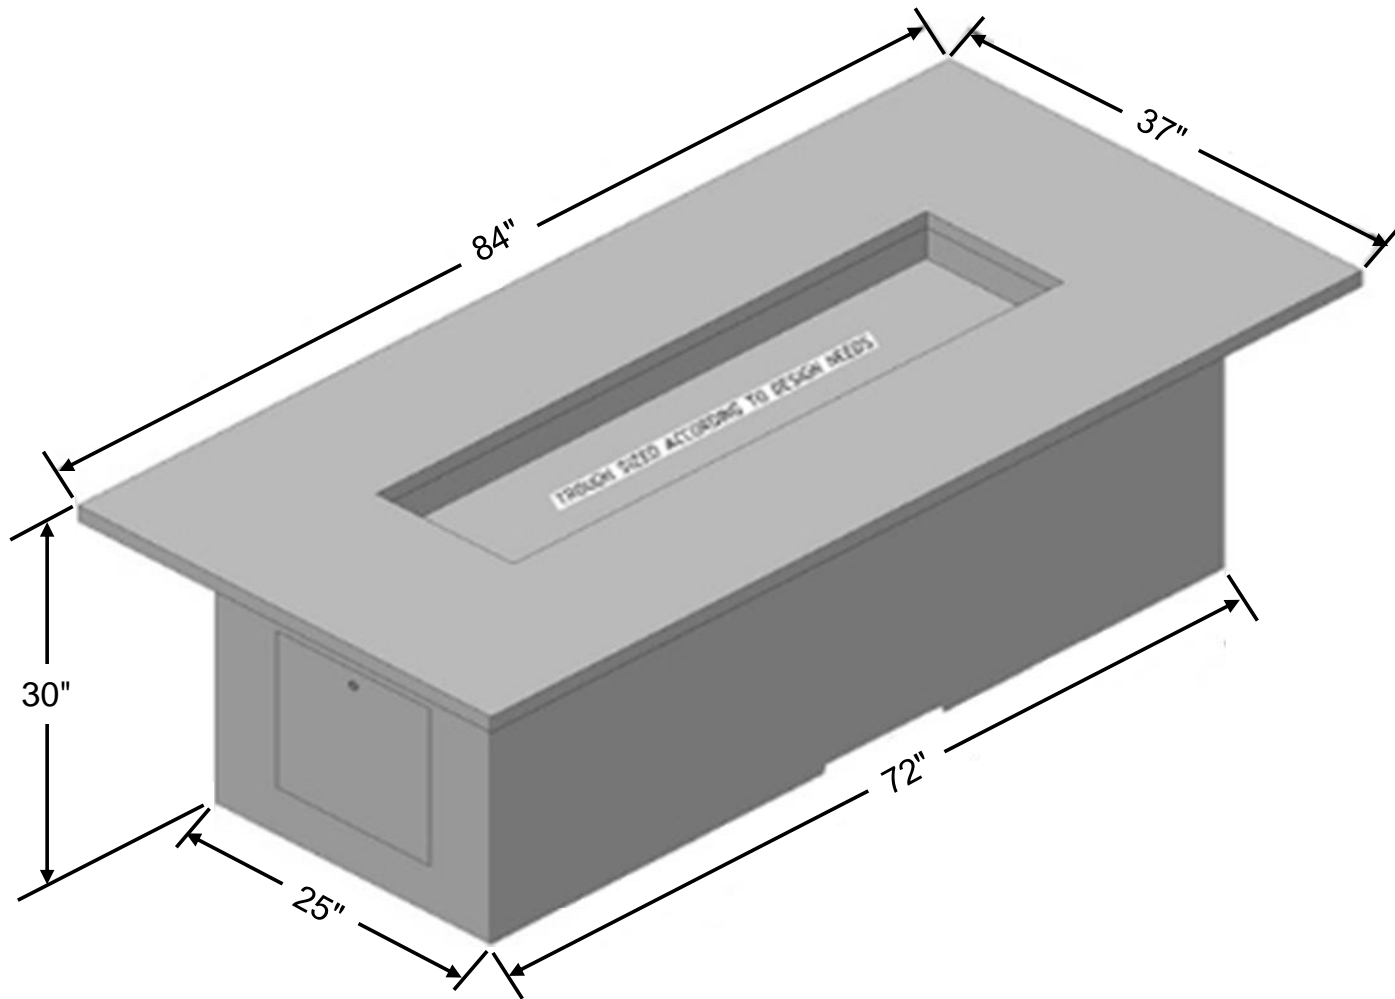

MODERN
EFFORTLESS
GLOW

FOR YOUR
HOME

BLAZE

Notes:

Aleutian Islands

46" x 30" x 30"

MODERN
EFFORTLESS
GLOW

FOR YOUR
HOME
BLAZE

Notes:

Aleutian Islands

70" x 37" x 30"

MODERN
EFFORTLESS
GLOW

FOR YOUR
HOME

BLAZE

Notes:

Aleutian Islands

84" x 37" x 30"

MODERN
EFFORTLESS
GLOW

FOR YOUR
HOME

BLAZE

Notes:

Aleutian Islands

96" x 37" x 30"