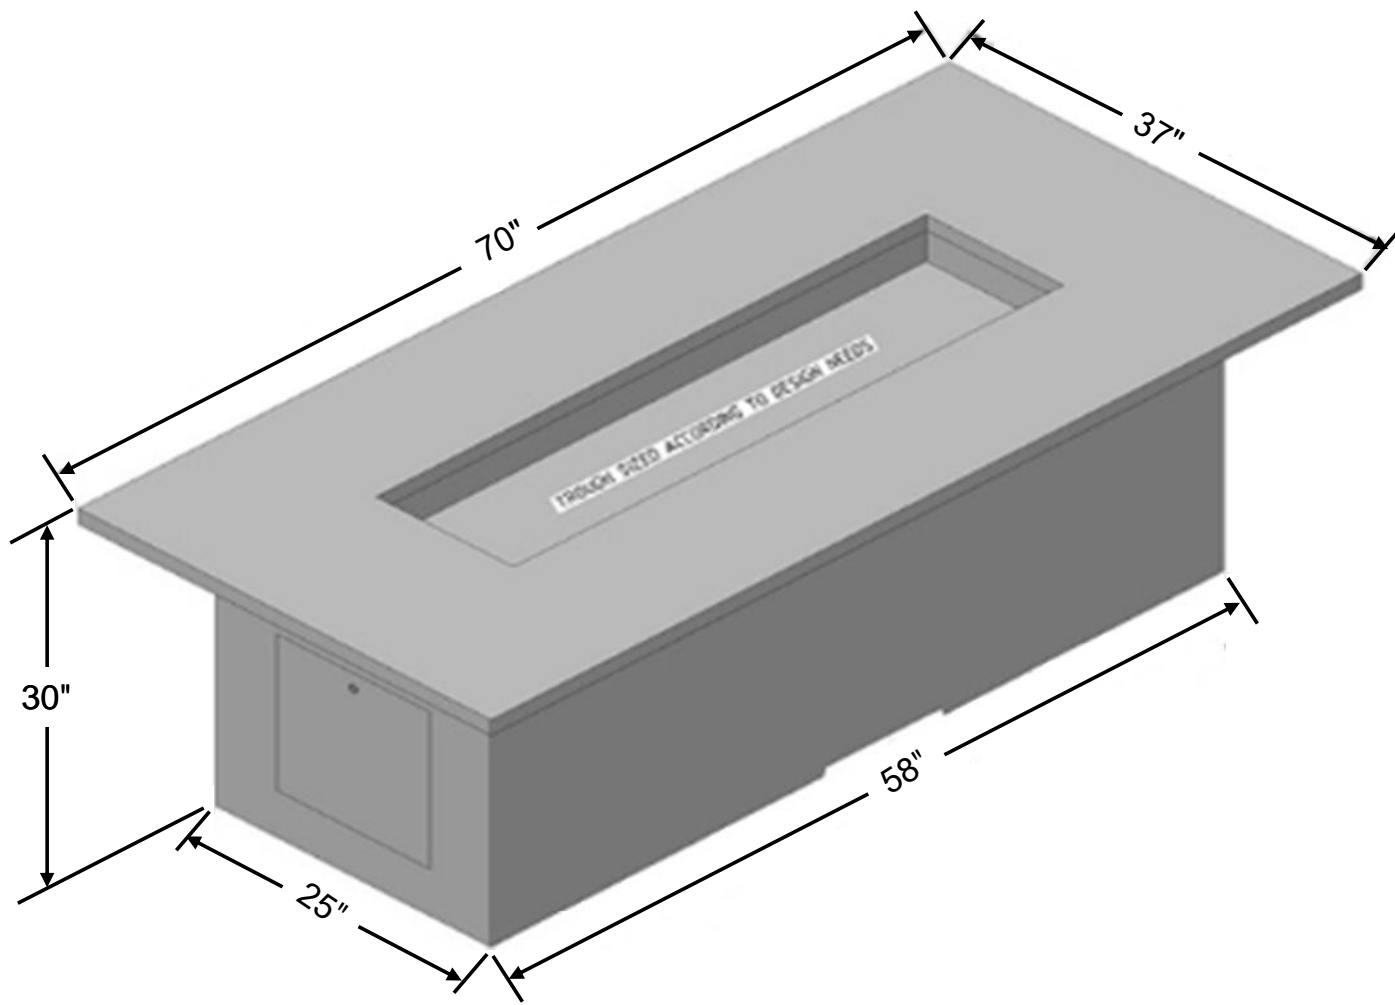

MODERN
EFFORTLESS
GLOW

FOR YOUR
HOME

BLAZE

Notes:

Aleutian Islands

46" x 30" x 30"

MODERN
EFFORTLESS
GLOW

FOR YOUR
HOME
BLAZE

Notes:

Aleutian Islands

70" x 37" x 30"

MODERN
EFFORTLESS
GLOW

FOR YOUR
HOME

BLAZE

Notes:

Aleutian Islands

84" x 37" x 30"

MODERN
EFFORTLESS
GLOW

FOR YOUR
HOME

BLAZE

Notes:

Aleutian Islands

96" x 37" x 30"