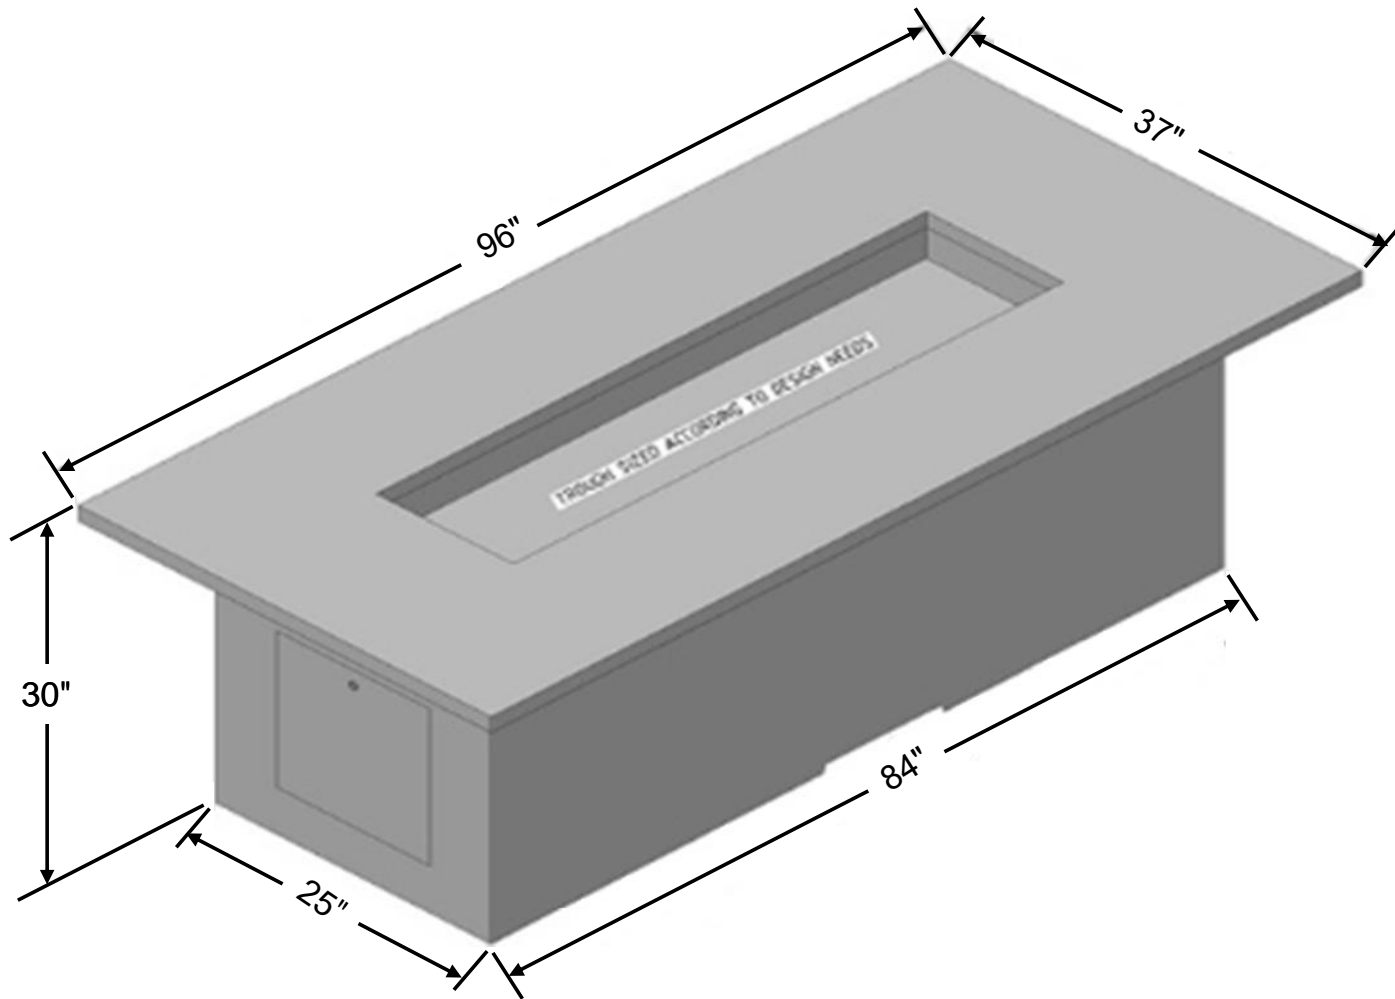

Notes:

Aleutian Islands

70" x 37" x 30"

MODERN
EFFORTLESS
GLOW

FOR YOUR
HOME

BLAZE

Notes:

Aleutian Islands

84" x 37" x 30"

MODERN
EFFORTLESS
GLOW

FOR YOUR
HOME

BLAZE

Notes:

Aleutian Islands

96" x 37" x 30"