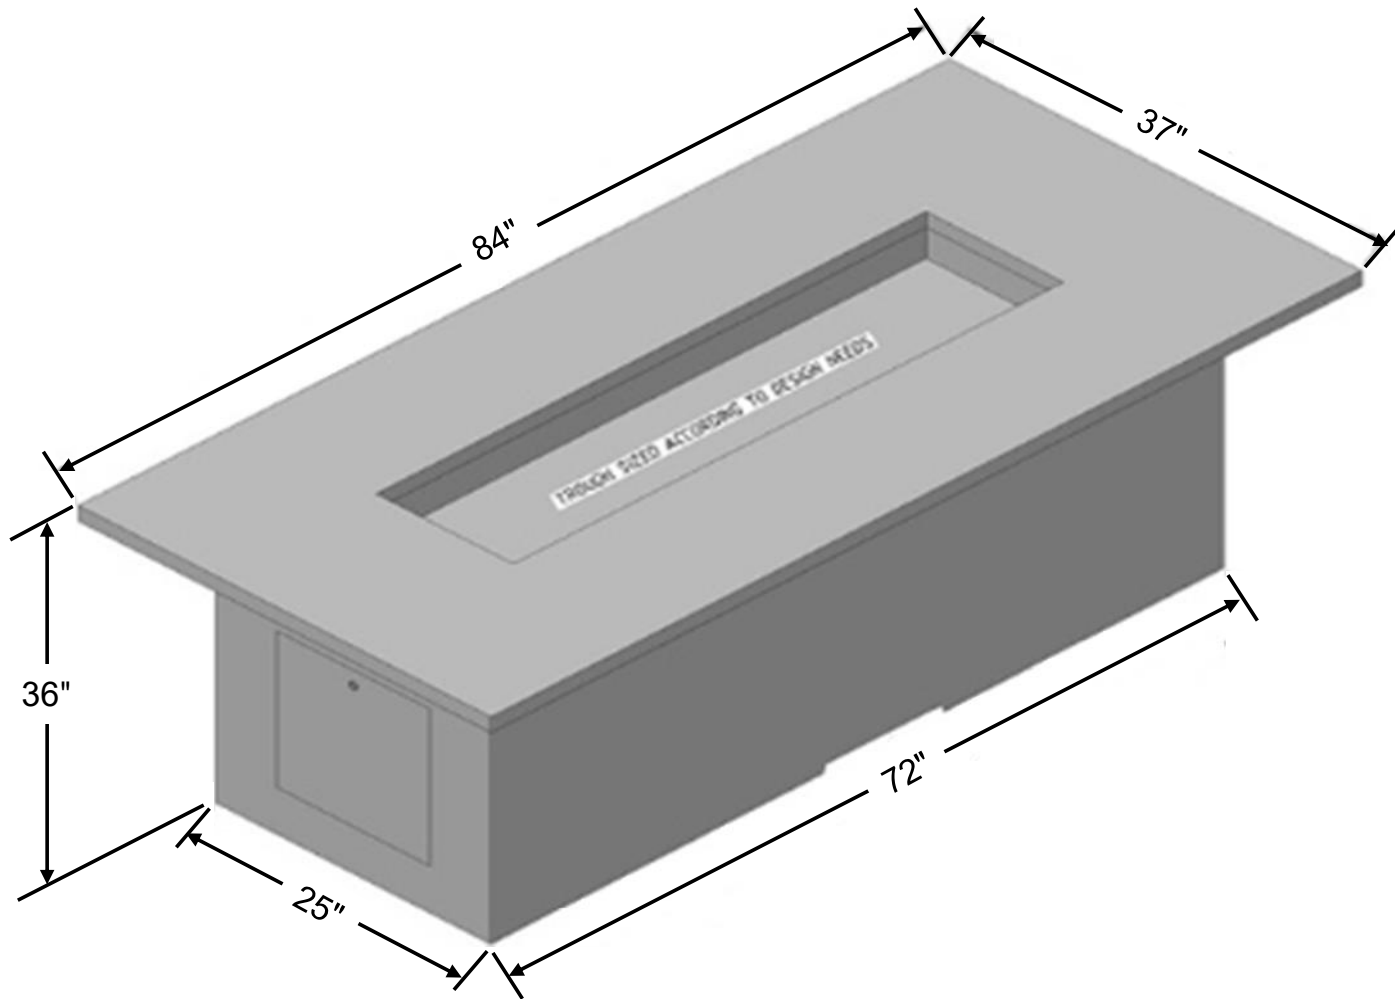

MODERN
EFFORTLESS
GLOW

FOR YOUR
HOME
BLAZE

Notes:

Aleutian Islands

70" x 37" x 36"

MODERN
EFFORTLESS
GLOW

FOR YOUR
HOME

BLAZE

Notes:

Aleutian Islands

84" x 37" x 36"

MODERN
EFFORTLESS
GLOW

FOR YOUR
HOME

BLAZE

Notes:

Aleutian Islands

96" x 37" x 36"