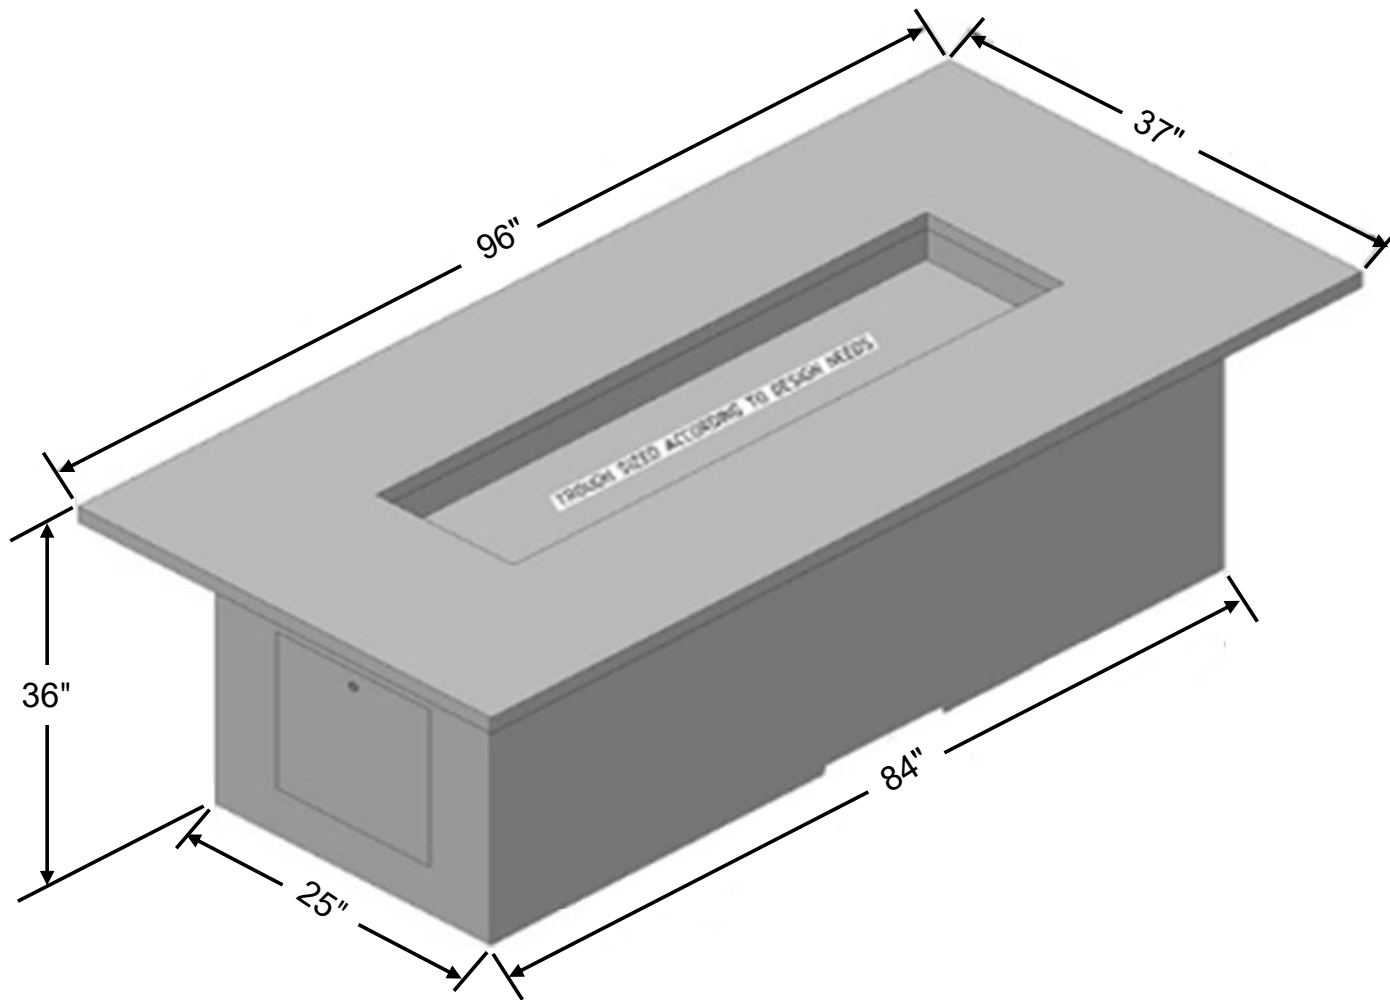

MODERN
EFFORTLESS
GLOW

FOR YOUR
HOME
BLAZE

Notes:

Aleutian Islands

70" x 37" x 36"

MODERN
EFFORTLESS
GLOW

FOR YOUR
HOME

BLAZE

Notes:

Aleutian Islands

84" x 37" x 36"

MODERN
EFFORTLESS
GLOW

FOR YOUR
HOME

BLAZE

Notes:

Aleutian Islands

96" x 37" x 36"