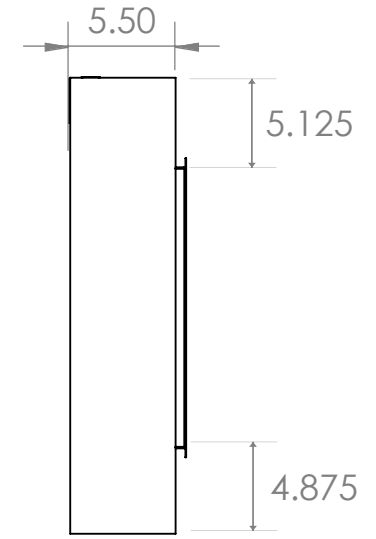

4

3

2

1

LPS-4414

Volts	AC 120V/60Hz
Amps	14 Amps
Watts	1550 Watts
Low Heat	750 Watts
High Heat	1500 Watts
No Heat	>50 Watts
Lamps	LED 12V

(Shown with Trim Installed)

4

A

(Shown with Trim Installed)

4

3

2

1

4

3