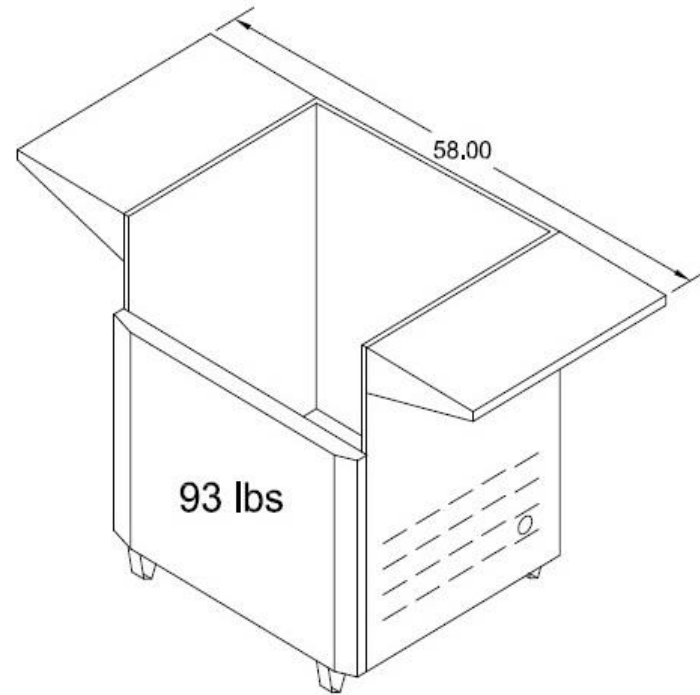

TOP VIEW

SIDE VIEW

Size: Inches

LEGACY #S27NPED MEASUREMENTS

AEI CORPORATION

2641 Du Bridge Ave.

Irvine, CA 92606

Office: 949-474-3070