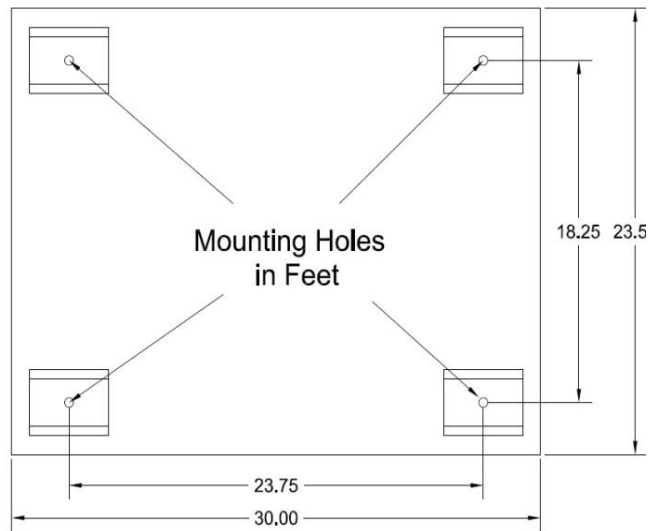

TOP VIEW

SIDE VIEW

Size: Inches

LEGACY #S27NPED MEASUREMENTS

AEI CORPORATION

2641 Du Bridge Ave.

Irvine, CA 92606

Office: 949-474-3070