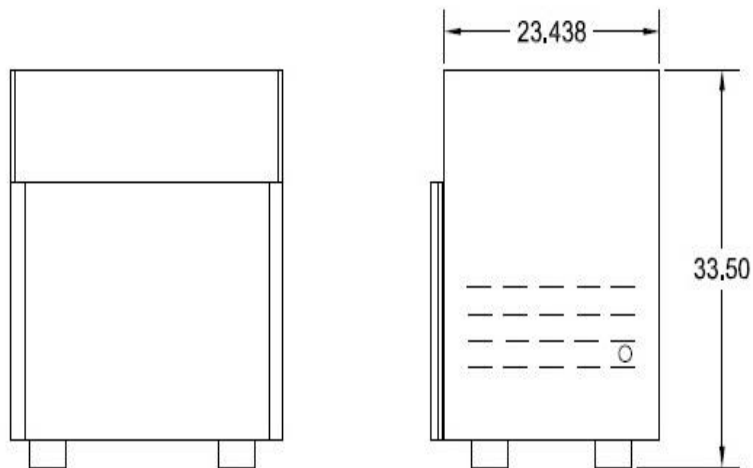

TOP VIEW

SIDE VIEW

Size: Inches

LEGACY #S27NPED MEASUREMENTS

AEI CORPORATION

2641 Du Bridge Ave.

Irvine, CA 92606

Office: 949-474-3070