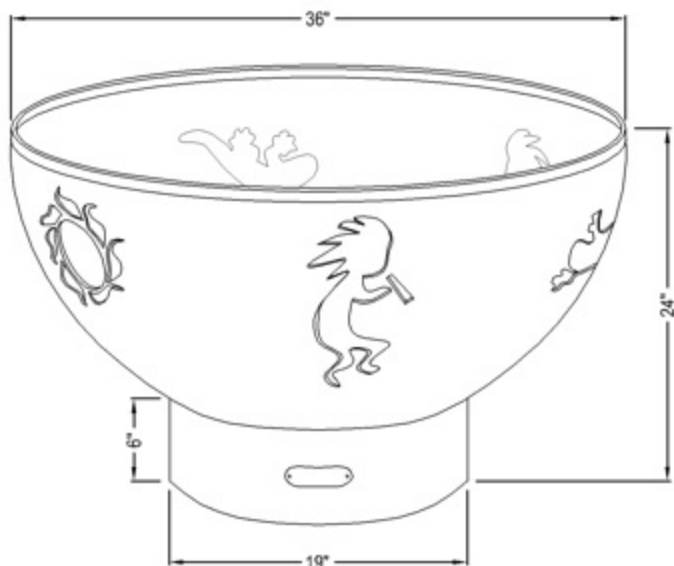

PERSPECTIVE

SPECIFICATIONS

BURNER: 120K BTU BRASS BURNER

PAN SIZE: 24" DIAMETER

LAVA ROCK LBS.: 60

DIMENSIONS: 24" H X 36" W X 36" D

BASE DIMENSIONS: 6" H X 19" DIAMETER

WEIGHT: 185 LBS

MATERIALS: 1/4" THICK MILD CARBON STEEL

FINISH: IRON OXIDE

MANUFACTURER NOTES:

1. VENT THE BASE, CUT THE BOTTOM OUT OF THE HEMISPHERE, BUILD A PLATE TO DROP IN THE HOLE TO ATTACH THE GAS COMPONENTS AND THEN ADD THE LAVA ROCK. THOSE CHANGES ARE MADE BY FIRE PIT ART® AND A WOOD BURNING PIECE IS NOT TO BE MODIFIED FOR GAS BY THE CONSUMER.