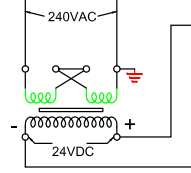

240 VOLT 1Ø 80 AMPS

AC/DC CONVERTER POWER SUPPLY

RELAY 1
4 KW MAX

RELAY 2
4 KW MAX

RELAY 3
4 KW MAX

RELAY 4
4 KW MAX

20 AMP

20 AMP

20 AMP

20 AMP

H1

H2

H3

H4

H5

H6