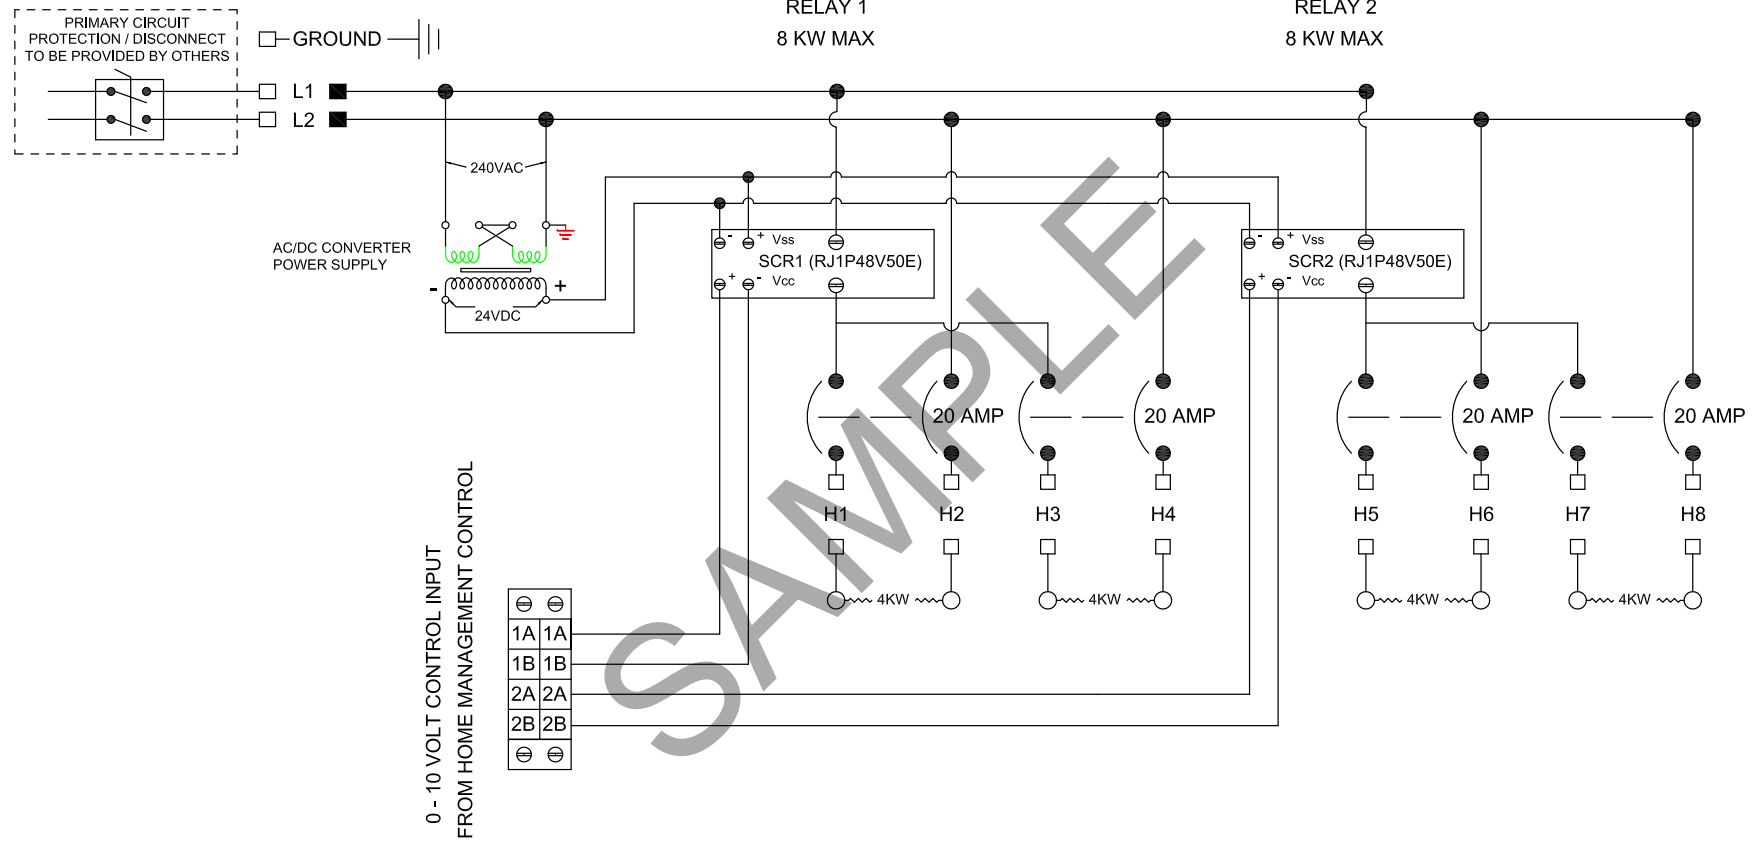

240 VOLT 1Ø 80 AMPS

INFRATECH		344 W. 157th Street Gardena, California 90248 Phone: (310) 354-1250 Fax: (310) 523-3674	
www.infratech-usa.com			
DESCRIPTION		CUSTOM HOME MANAGEMENT CONTROL PANEL 240 VOLT 1Ø 80 AMPS	
CUSTOMER		Sample	
DATE	ITEM#	X-30-4062	
	JOB#	UL#	

240 VOLT 1Ø 80 AMPS

AC/DC CONVERTER POWER SUPPLY

RELAY 1
4 KW MAX

RELAY 2
4 KW MAX

RELAY 3
4 KW MAX

RELAY 4
4 KW MAX

20 AMP

20 AMP

20 AMP

20 AMP

H1

H2

H3

H4

H5

H6