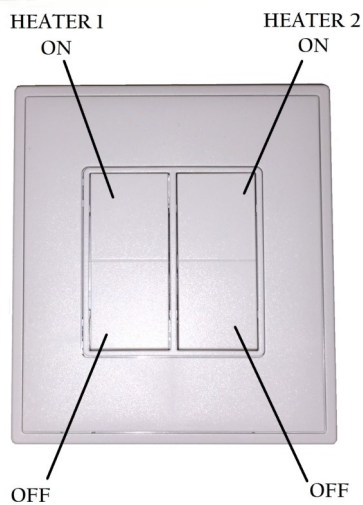

SPECIFICATION SHEET

PART NAME: DOUBLE ROCKER SWITCH

DESCRIPTION: Wall mounted rocker switch

PART No: HUSA04

APPROVALS: FCC SZV-PTM210U (USA)
IC 5713A-PTM210U (Canada)

FEATURES: Can control two heaters individually or two sets of heaters (zone heating)
Wireless wall switch (no wires required down the wall)
Batteryless
Detachable face plate
Fits inside standard double junction box

Note: See the Product Manual for more detail

NOTE: To be used with RELAY HUSA05

Heatstrip USA LLC.

1-877-222-0063 (Toll Free)

www.heatstripusa.com

info@heatstripusa.com

4275 Executive Square

#200

La Jolla, CA, 92037

616 Corporate Way,

Suite 2-5771,

Valley Cottage, NY 10989

HEATSTRIP
USA