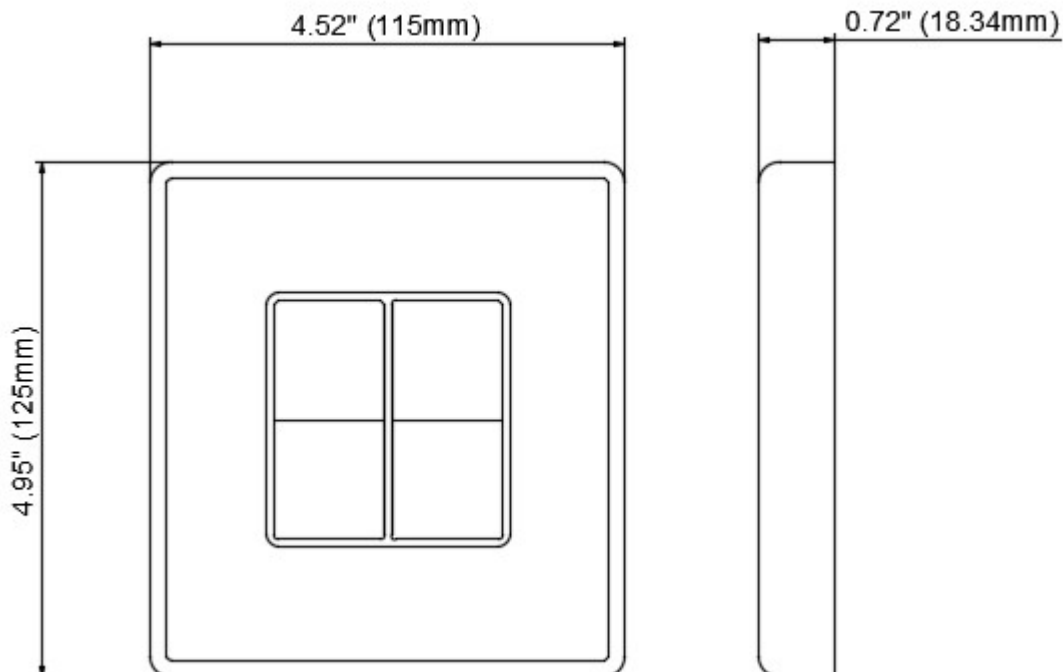

SPECIFICATION SHEET

PART NAME: DOUBLE ROCKER SWITCH

DESCRIPTION: Wall mounted rocker switch

PART No: HUSA04

APPROVALS: FCC SZV-PTM210U (USA)
IC 5713A-PTM210U (Canada)

FEATURES: Can control two heaters individually or two sets of heaters (zone heating)
Wireless wall switch (no wires required down the wall)
Batteryless
Detachable face plate
Fits inside standard double junction box

Note: See the Product Manual for more detail

NOTE: To be used with RELAY HUSA05

Heatstrip USA LLC.

1-877-222-0063 (Toll Free)

www.heatstripusa.com

info@heatstripusa.com

4275 Executive Square

#200

La Jolla, CA, 92037

616 Corporate Way,

Suite 2-5771,

Valley Cottage, NY 10989

HEATSTRIP
USA