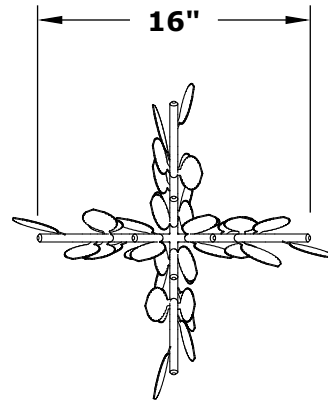

# GAS BURNING BUSH

STAINLESS STEEL  
BTU OUTPUT: 65,000

ISOMETRIC VIEW

TOP VIEW

RIGHT SIDE VIEW

FRONT SIDE VIEW

Burner Material: 304 Stainless Steel

<i>Drawn By</i>	Murguia M.
<i>Date Created</i>	November 22, 2021