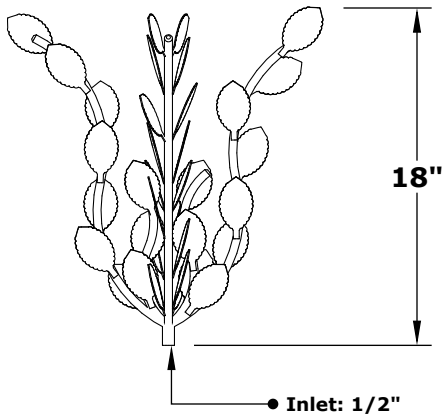

# GAS BURNING BUSH

STAINLESS STEEL  
BTU OUTPUT: 65,000

ISOMETRIC VIEW

TOP VIEW

RIGHT SIDE VIEW

FRONT SIDE VIEW

Burner Material: 304 Stainless Steel

<i>Drawn By</i>	Murguia M.
<i>Date Created</i>	November 22, 2021