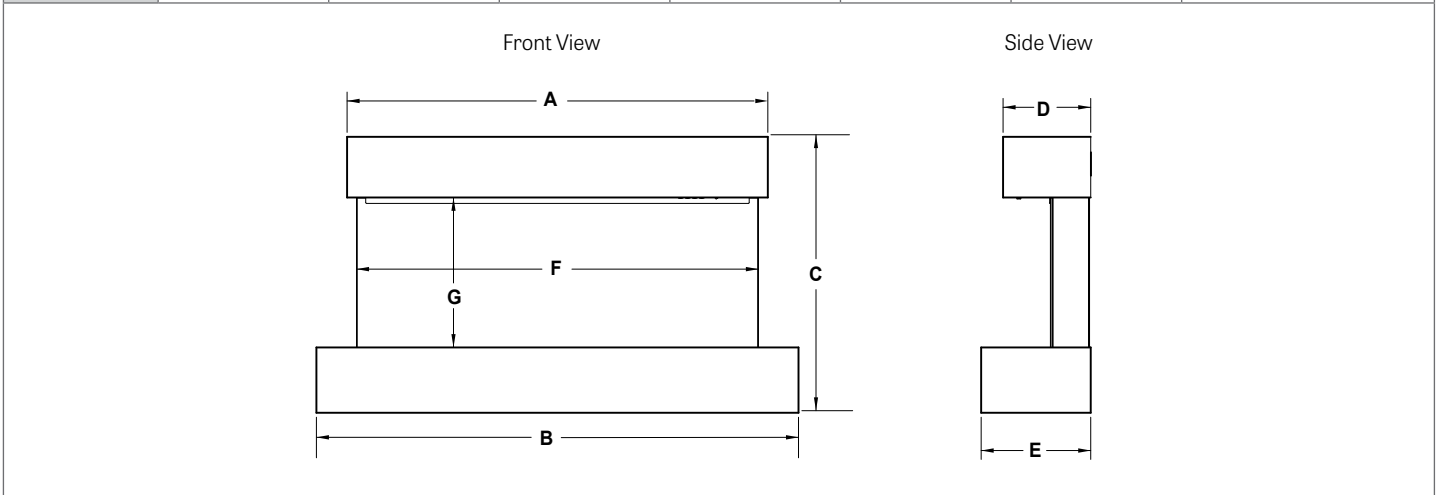

Competitive Advantage Summary

<p>SimpliFire Format vs Napoleon Stylus</p>	<ul style="list-style-type: none"> • Larger viewing area • More mantel designs and sizes • Wall-switch capable, including use with 3rd party smart switches • ShadowGlo Alpine Timber log set offers a more realistic and detailed look • Multicolored accent lighting vs monotone spotlight • Slimmer mantel depth at 9.8"
<p>SimpliFire Format vs European Home Compton</p>	<ul style="list-style-type: none"> • Larger viewing area • More mantel designs and sizes • Wall-switch capable, including use with 3rd party smart switches • ShadowGlo Alpine Timber log set offers a more realistic and detailed look • Multicolored accent lighting vs monotone ambient side lighting • Slimmer mantel depth at 9.8" vs 14"

Fireplace Specifications

Model	BTU Output	Width (A)	Height (B)	Depth (C)	Depth (D)	Sides (E)	Viewing Area (F x G)
SF-FM50-WH	5000	50" [1270]	23-5/16" [592]	7-7/8" [200]	9-7/8" [250]	6-7/8" [175]	36-1/16" x 12-5/8" [916 x 321]
SF-FM60-WH	5000	59-7/8" [1520]	23-5/16" [592]	7-7/8" [200]	9-7/8" [250]	11-13/16" [300]	36-1/16" x 12-5/8" [916 x 321]

Model	BTU Output	Width (A)	Width (B)	Height (C)	Depth (D)	Depth (E)	Viewing Area (F x G)
SF-FM43-WH	5000	37-13/16" [960]	43-5/16" [1100]	23-5/16" [592]	7-7/8" [200]	9-7/8" [250]	36-1/16" x 12-5/8" [916 x 321]