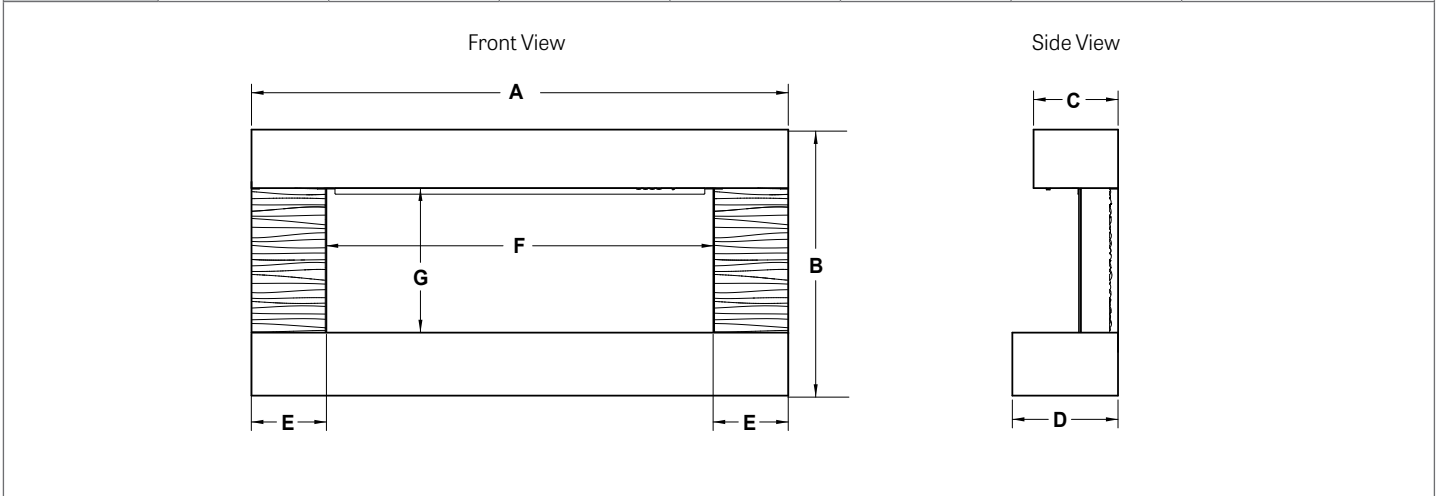

Floating Mantel Wall-Mount Electric Fireplaces

Competitive Matrix

Brand	SimpliFire	Napoleon	Napoleon	European Home
Series	Format	Stylus White Modern	Stylus Steinfeld	Compton
Model	FORMAT36 with 50" Floating Mantel	NEFP32-5019W	NEFP32-5320BW	Compton 1000
MSRP	\$1,298	\$1,039	\$1,259	\$2,926
Mantel Width	50"	59"	53"	59"
Mantel Depth	9-7/8"	11"	10-1/4"	14"
Viewing Area	36"x13"	32"x12"	32"x12"	40"x10-1/4"
Install Options	Wall-Mount	Wall-Mount	Wall-Mount	Wall-Mount
Hidden Vents	Yes	Yes	Yes	Yes
Standard Media	ShadowGlo™ Logs, Crystal Media	Crystal Media, Birch Logs	Crystal Media, Birch Logs	Woodland Log Set
Flame Colors	4	3	3	1
Brightness Control	Yes	Yes	Yes	Yes
Fuel Bed Colors	13 Plus Rotating	Multiple	Multiple	None
Accent Lighting	13 Colors Plus Rotating	Side Shelf Accent	Side Shelf Accent	Ambient Side Lighting
Thermostat	Yes	Yes	Yes	Yes
Remote	Yes	Yes	Yes	Yes
Wall-Switch Capable	Yes - Including Smart Switches	No	No	No

Fireplace Specifications

Model	BTU Output	Width (A)	Height (B)	Depth (C)	Depth (D)	Sides (E)	Viewing Area (F x G)
SF-FM50-WH	5000	50" [1270]	23-5/16" [592]	7-7/8" [200]	9-7/8" [250]	6-7/8" [175]	36-1/16" x 12-5/8" [916 x 321]
SF-FM60-WH	5000	59-7/8" [1520]	23-5/16" [592]	7-7/8" [200]	9-7/8" [250]	11-13/16" [300]	36-1/16" x 12-5/8" [916 x 321]

Model	BTU Output	Width (A)	Width (B)	Height (C)	Depth (D)	Depth (E)	Viewing Area (F x G)
SF-FM43-WH	5000	37-13/16" [960]	43-5/16" [1100]	23-5/16" [592]	7-7/8" [200]	9-7/8" [250]	36-1/16" x 12-5/8" [916 x 321]