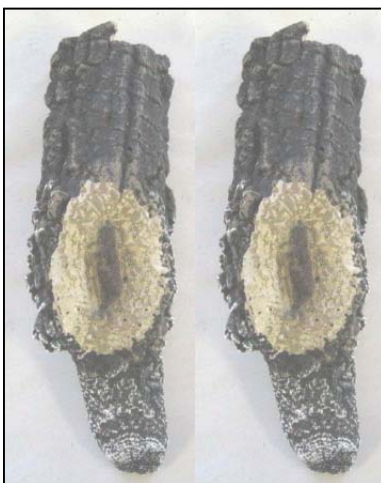

Model: L-SEDONA

CAUTION: This log set weights 200lbs., not including media. Ensure fire pit is supported underneath to prevent collapse. **Note:** Grate shown in photos does not come with log set. Logs will sit directly on the lava rock/media.

A-0513 **12 1/2" Long**

A-0533 **10 1/4" Long**

SEDONA REPLACEMENT LOGS

A-0640 **31" Long**

A-0528 **30" Long**

A-0072 **21 3/8" Long**

A-0565 **19" Long**

A-0502
29 3/4" Long

A-0732
15" Long

A-0661 **18 1/4" Long**

A-0526 **20" Long**

A-0542 **12 1/4" Long**

Spit Fire— Log Placement

Spit Fire Replacement Logs

H-0569 (3 pcs) 15 3/4" Long

H-0575 (2 pcs) 14 1/2" Long

H-0537 12 1/4" Long

H-0259 (2 pcs) 8 3/4" Long

H-0332 (2 pcs) 12" Long

H-0362 (2 pcs) 10 1/4" Long

H-WC02 (3 pcs) Long

H-0281 (2 pcs) 9 1/4" Long