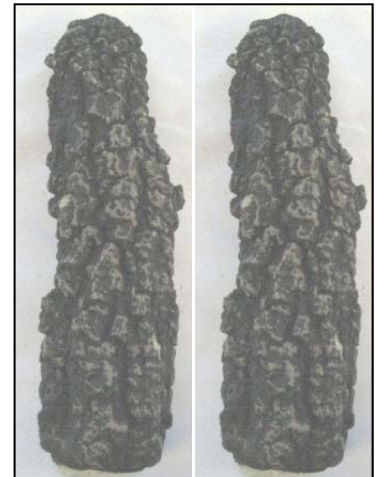

A-0732
15" Long

A-0661 **18 1/4" Long**

A-0526 **20" Long**

A-0542 **12 1/4" Long**

Spit Fire— Log Placement

Spit Fire Replacement Logs

H-0569 (3 pcs) 15 3/4" Long

H-0575 (2 pcs) 14 1/2" Long

H-0537 12 1/4" Long

H-0259 (2 pcs) 8 3/4" Long

H-0332 (2 pcs) 12" Long

H-0362 (2 pcs) 10 1/4" Long

H-WC02 (3 pcs) Long

H-0281 (2 pcs) 9 1/4" Long