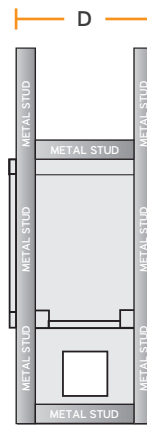

DIMENSIONS & CLEARANCES

MODEL	OVERALL LENGTH	INSIDE OPENING	OVERALL HEIGHT	OPENING HEIGHT & DEPTH	LEG HEIGHT	VALVE BOX DEPTH	CLEARANCE TO SIDE WALL (SINGLE SIDED)	CLEARANCE TO SIDE WALL (SEE THROUGH)	CLEARANCE TO CEILING
OFP-36	40"	36"	33 1/2"	16"	11 1/2"	8 3/4"	6"	36"	46 1/2"
OFP-48	52"	48"	33 1/2"	16"	11 1/2"	8 3/4"	6"	36"	46 1/2"
OFP-60	64"	60"	33 1/2"	16"	11 1/2"	8 3/4"	6"	36"	46 1/2"
OFP-72	76"	72"	33 1/2"	16"	11 1/2"	8 3/4"	6"	36"	46 1/2"

NON-LED CONTROLS

Easy access to the battery tray makes maintenance for the Kalea Bay a breeze.

- On / Off**
Turn on and off the unit
- Low / High**
Control the flame height
- Continuous Pilot**
Keep the Pilot Light on
- Learn**
Add an accessory remote

FRAMING

SINGLE-SIDED & SEE-THROUGH

SINGLE-SIDED

SEE-THROUGH

Model	A	B	C
OFP-36 Single Sided	40 1/2"	33 3/4"	15 3/4"
OFP-48 Single Sided	52 1/2"	33 3/4"	15 3/4"
OFP-60 Single Sided	64 1/2"	33 3/4"	15 3/4"
OFP-72 Single Sided	76 1/2"	33 3/4"	15 3/4"