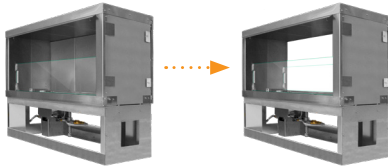

SEE-THROUGH CONVERSION

Every Kalea Bay can be easily converted to a see-through outdoor fireplace. We offer optional kits which include a glass windshield, brackets, stainless steel hood & step-by-step instructions on how to convert the Kalea Bay.

KALEA BAY	CONVERSION KIT
OFP-36LECO-NLED	78002
OFP-48LECO-NLED	78004
OFP-60LECO-NLED	78006
OFP-72LECO-NLED	78008

KALEA BAY	CONVERSION KIT
OFP-36LECO-N	78009
OFP-48LECO-N	78010
OFP-60LECO-N	78011
OFP-72LECO-N	78012

LIQUID PROPANE KITS

Every Kalea Bay has the capability to be converted to use Liquid Propane (LP) rather than Natural Gas (NG). You can find step by step instructions in the Kalea Bay manual, which you will find on our website www.firegearoutdoors.com.