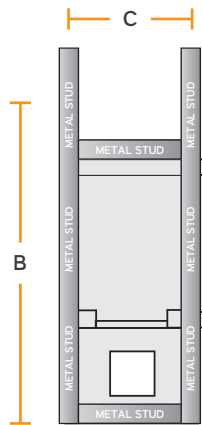

DIMENSIONS & CLEARANCES

MODEL	OVERALL LENGTH	INSIDE OPENING	OVERALL HEIGHT	OPENING HEIGHT & DEPTH	LEG HEIGHT	VALVE BOX DEPTH	CLEARANCE TO SIDE WALL (SINGLE SIDED)	CLEARANCE TO SIDE WALL (SEE THROUGH)	CLEARANCE TO CEILING
OFP-36	40"	36"	33 1/2"	16"	11 1/2"	8 3/4"	6"	36"	46 1/2"
OFP-48	52"	48"	33 1/2"	16"	11 1/2"	8 3/4"	6"	36"	46 1/2"
OFP-60	64"	60"	33 1/2"	16"	11 1/2"	8 3/4"	6"	36"	46 1/2"
OFP-72	76"	72"	33 1/2"	16"	11 1/2"	8 3/4"	6"	36"	46 1/2"

NON-LED CONTROLS

Easy access to the battery tray makes maintenance for the Kalea Bay a breeze.

- On / Off**
Turn on and off the unit
- Low / High**
Control the flame height
- Continuous Pilot**
Keep the Pilot Light on
- Learn**
Add an accessory remote

FRAMING

SINGLE-SIDED & SEE-THROUGH

SINGLE-SIDED

SEE-THROUGH

Model	A	B	C
OFP-36 Single Sided	40 1/2"	33 3/4"	15 3/4"
OFP-48 Single Sided	52 1/2"	33 3/4"	15 3/4"
OFP-60 Single Sided	64 1/2"	33 3/4"	15 3/4"
OFP-72 Single Sided	76 1/2"	33 3/4"	15 3/4"