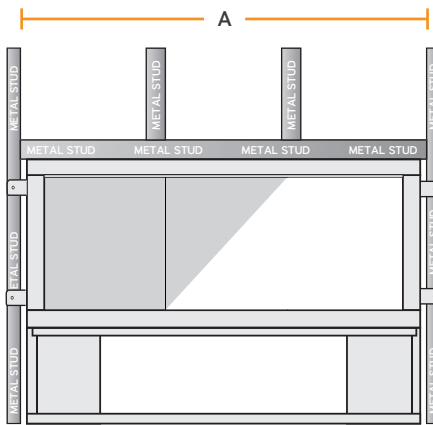

FRAMING

SINGLE-SIDED & SEE-THROUGH