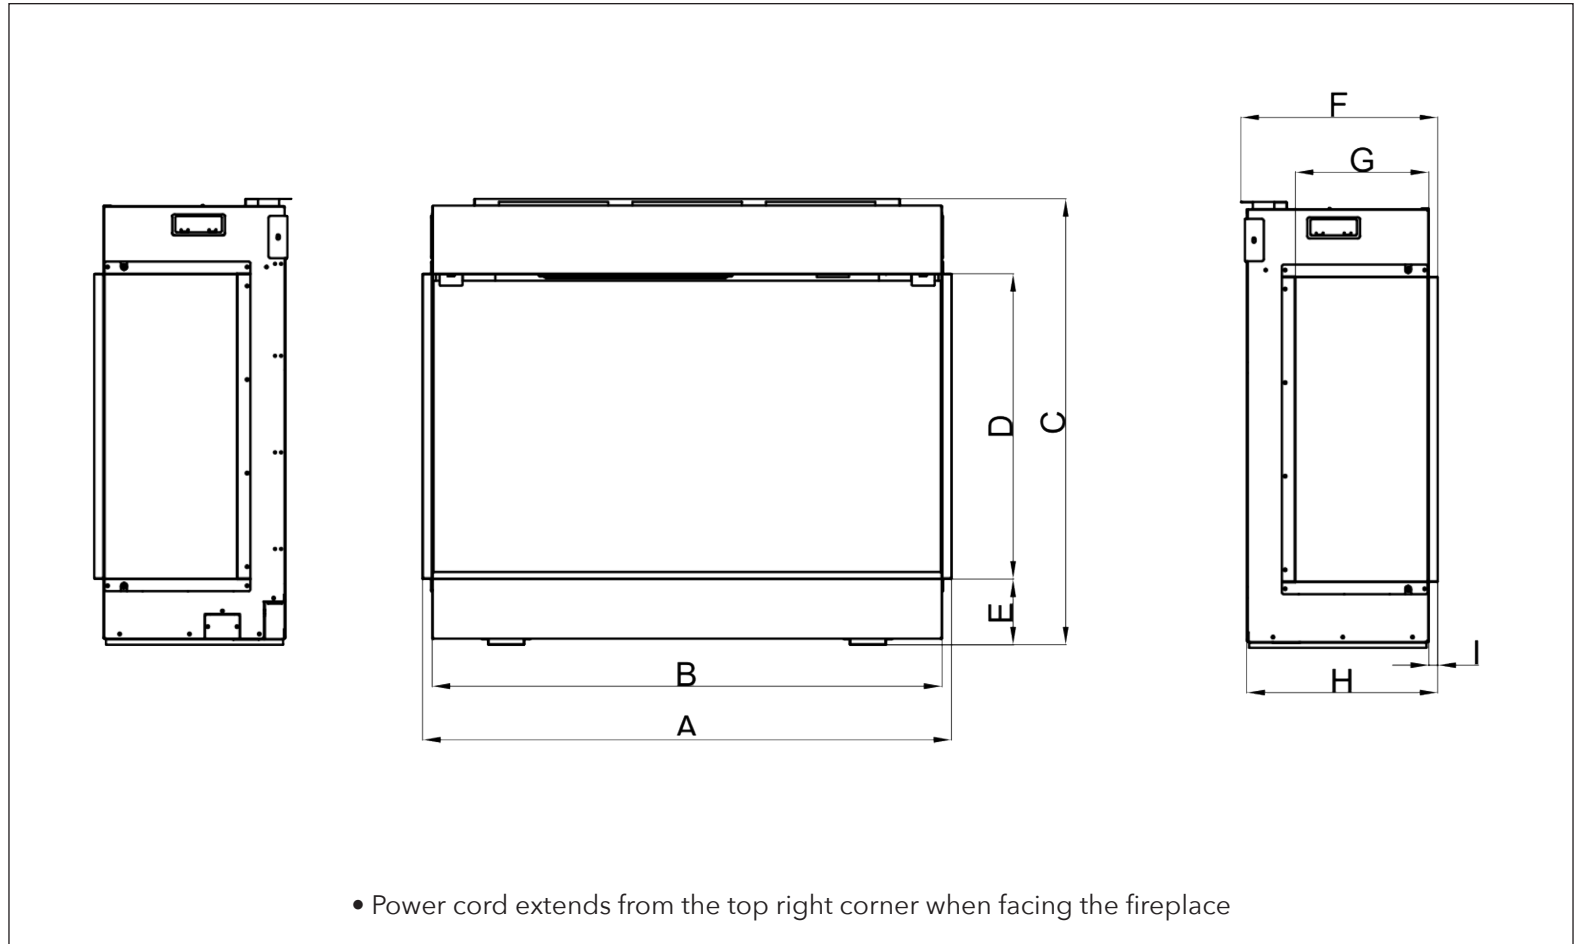

## Specifications Sheet

Model	Circuit	Max. Power	Lighting Only	Standby	Outlet	Viewing Area	BTU	Cord Length
DY-BTS35	15A, 120V / 60HZ	1500 W	27 W	1.5 W	<ul style="list-style-type: none"> <li>Standard (type B)</li> <li>Hardwire ready</li> </ul>	840 mm W x 506 mm H 33 in. W x 20 in. H	5000	1829 mm 72 in.