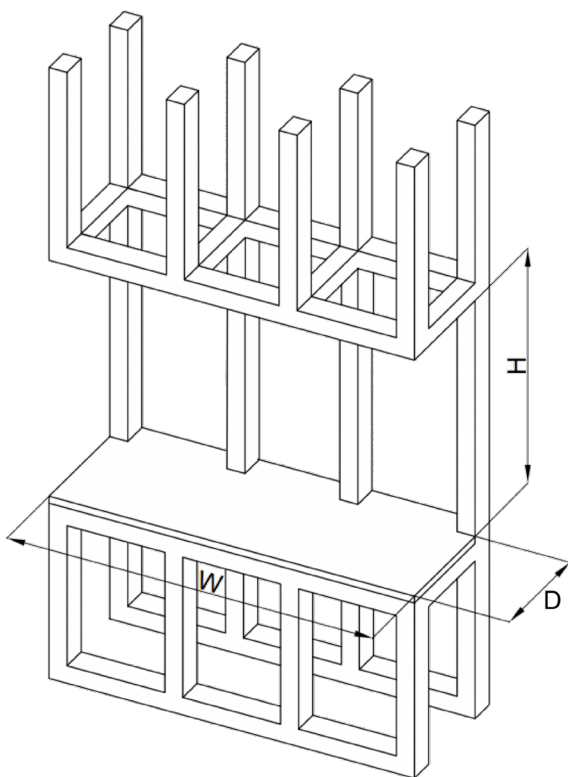

### Clearances

Front View

Side View

Minimum Clearances to Combustibles	
Top	0"
Sides	0"
Back	0"
Bottom	0"
Front	36" / 0.9m

- No clearance requirements on top, bottom, left, and right sides of the fireplace in 1-sided, 2-sided, or 3-sided configuration
- Keep furniture, drapery or items at least 3 ft / 0.9m away from the front of the fireplace

#### Framing Dimensions

W	H	Depth
1610 mm	643 mm	320 mm
63 3/8 in.	25 3/8 in.	12 1/2 in.

Product installation must adhere strictly to instructions accompanying product to avoid risk of fire and potential injury