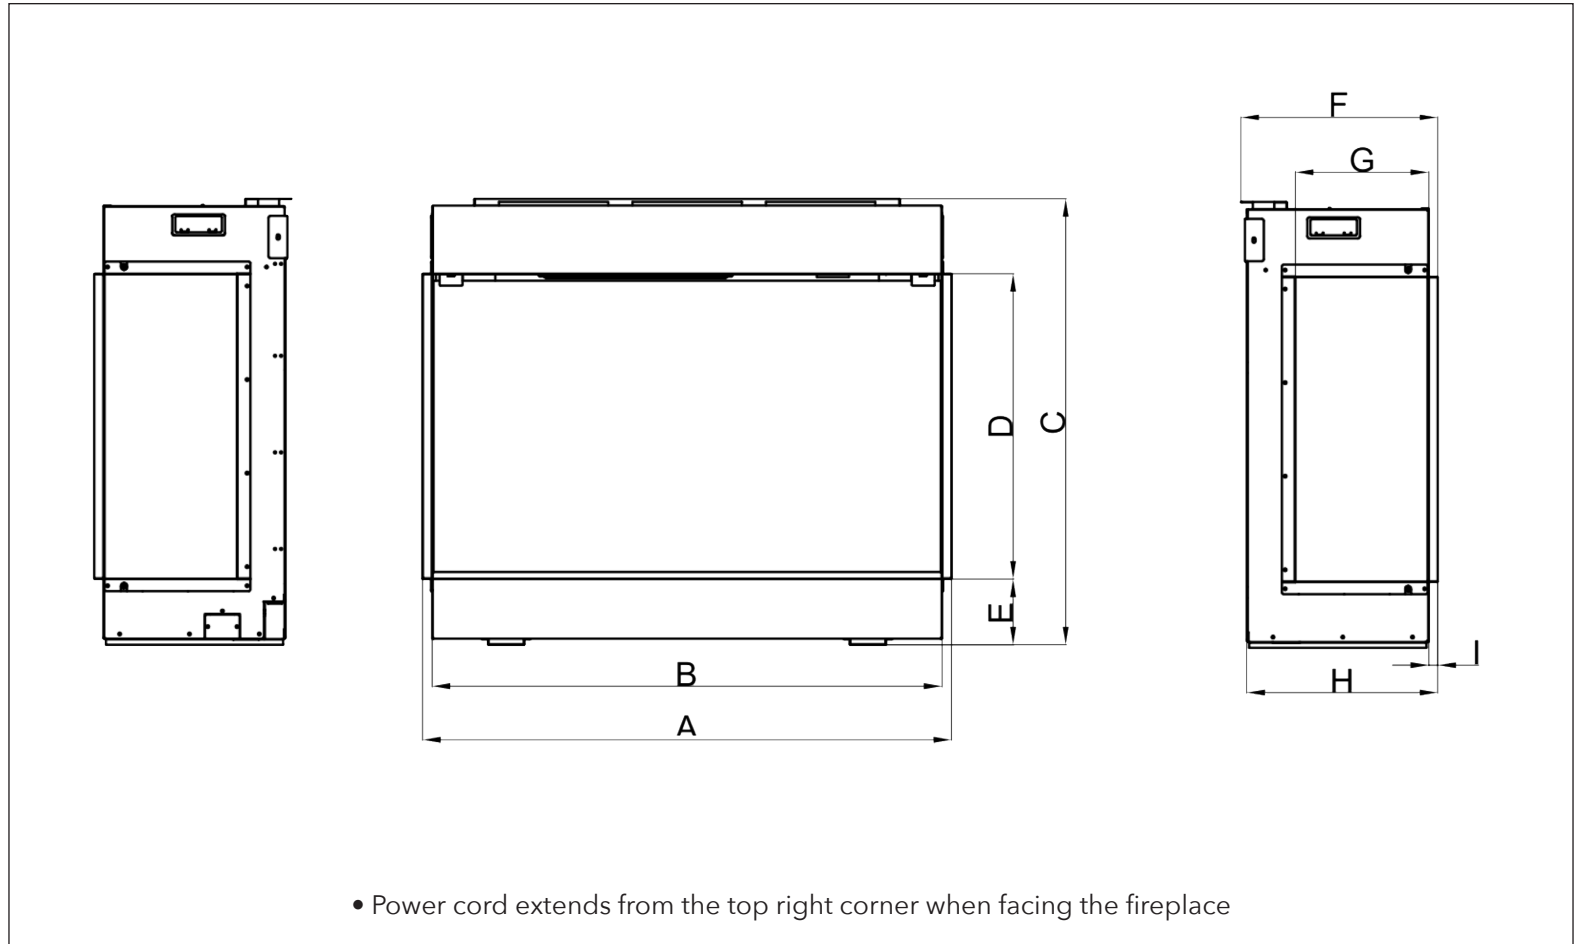

Melody DY-BTS40 Electric Fireplace

Specifications Sheet

Model	Circuit	Max. Power	Lighting Only	Standby	Outlet	Viewing Area	BTU	Cord Length
DY-BTS40	15A, 120V / 60HZ	1500 W	28 W	1.5 W	• Standard (type B) • Hardwire ready	1000 mm W x 400 mm H	5000	1829 mm
						39 3/8 in. W x 15 3/4 in. H		72 in.

Model	A	B	C	D	E	F	G	H	I
DY-BTS40	1032 mm	1000 mm	633 mm	400 mm	110 mm	325 mm	220 mm	315 mm	15 mm
	40 5/8 in.	39 3/8 in.	25 in.	15 3/4 in.	4 3/8 in.	12 3/4 in.	8 5/8 in.	12 3/8 in.	1/2 in.

Certification