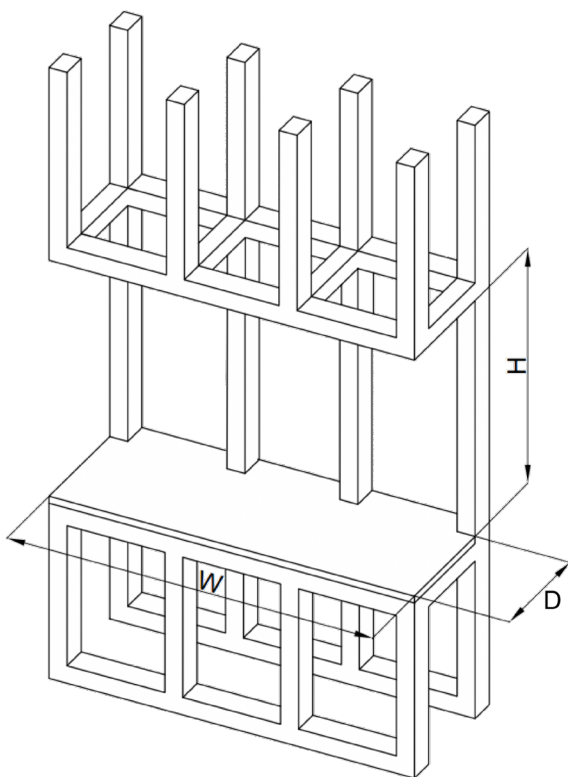

### Clearances

Front View

Side View

Minimum Clearances to Combustibles	
Top	0"
Sides	0"
Back	0"
Bottom	0"
Front	36" / 0.9m

- No clearance requirements on top, bottom, left, and right sides of the fireplace in 1-sided, 2-sided, or 3-sided configuration
- Keep furniture, drapery or items at least 3 ft / 0.9m away from the front of the fireplace

### Framing

#### Framing Dimensions

W	H	Depth
850 mm	749 mm	320 mm
33 ½ in.	29 ½ in.	12 ½ in.

Product installation must adhere strictly to instructions accompanying product to avoid risk of fire and potential injury