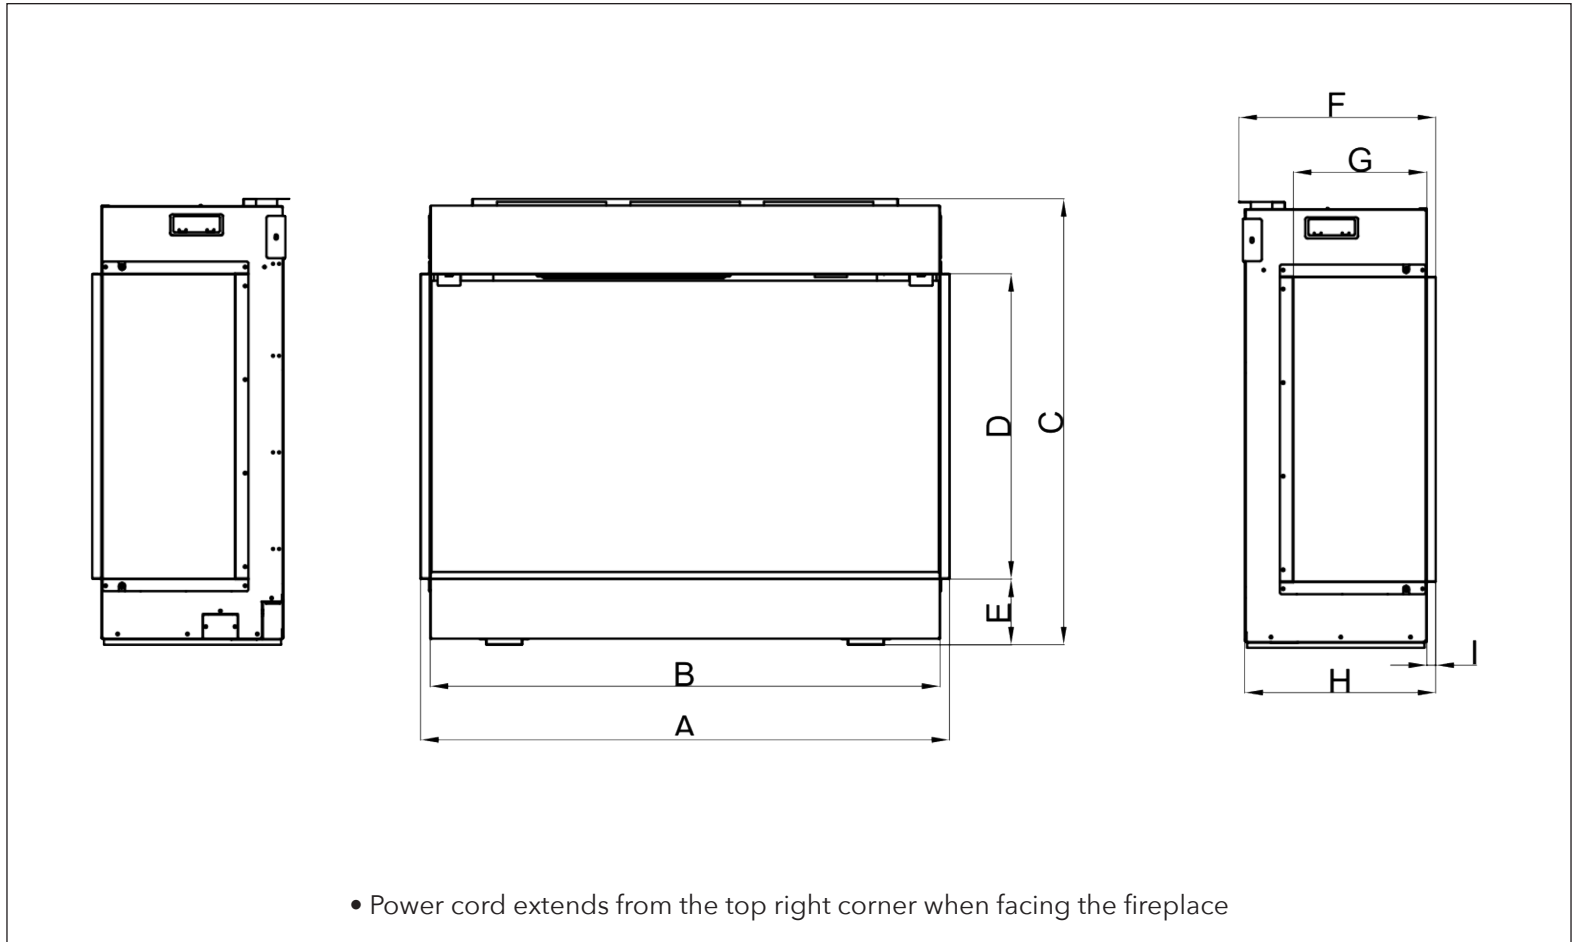

Melody DY-BTS60 Electric Fireplace

Specifications Sheet

Model	Circuit	Max. Power	Lighting Only	Standby	Outlet	Viewing Area	BTU	Cord Length
DY-BTS60	15A, 120V / 60HZ	1500 W	46 W	1.5 W	• Standard (type B) • Hardwire ready	1600 mm W x 400 mm H	5000	1829 mm
						63 in. W x 15 ¾ in. H		72 in.

Model	A	B	C	D	E	F	G	H	I
DY-BTS60	1632 mm	1600 mm	633 mm	400 mm	110 mm	325 mm	220 mm	315 mm	15 mm
	64 ¼ in.	63 in.	25 in.	15 ¾ in.	4 ⅜ in.	12 ¾ in.	8 ⅝ in.	12 ⅜ in.	½ in.

Certification