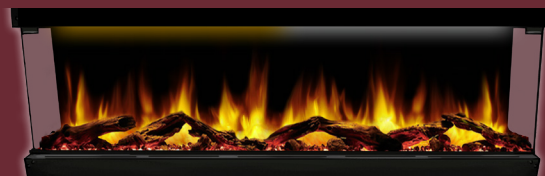

Controllable
Red, White, and
Yellow
intensities, with
color mixing
capability

TOP ACCENT LIGHTING

Warm and white top lighting, with
controllable intensities

DYNASTY FIREPLACES • Melody DY-BTS40

FIREPLACE MEDIA