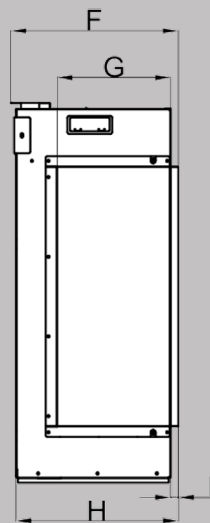

Follow Us:

Visit Us: dynastyfireplaces.com

Dynasty Fireplaces
3231 No 6 Road, Unit 127
Richmond, BC, Canada
V6V 1P6