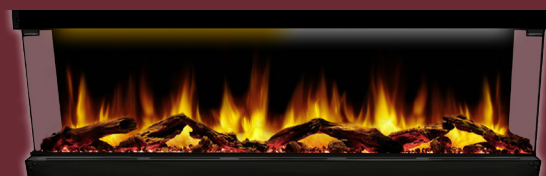

TOP ACCENT LIGHTING

Warm and white top lighting, with
controllable intensities