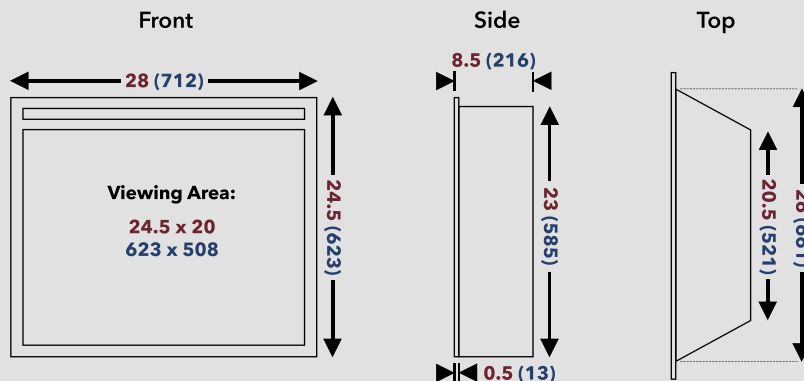

Other Information

- Weight: 37 LBS
- Front Face: Glass
- Fuel Bed: Wood Logs
- Warranty: 2 years
- Certification: CSA

Dimensions

Guide

- millimeters
- inches

Remote Control

included

Unit 10 - 3071 No 5 Road Phone: 1-877-521-1009 (toll free)
Richmond, BC 604-821-1009 (local)
Canada Email: info@dynastyfireplace.com
V6X 2T4 Website: dynastyfireplaces.com