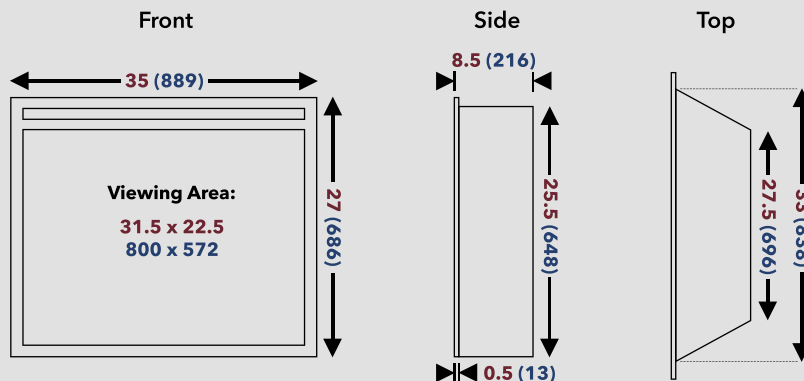

Other Information

- Weight: 51 LBS
- Front Face: Glass
- Fuel Bed: Wood Logs
- Warranty: 2 years
- Certification: CSA

Dimensions

Guide

- millimeters
- inches

Remote Control

included

Unit 10 - 3071 No 5 Road Phone: 1-877-521-1009 (toll free)
Richmond, BC 604-821-1009 (local)
Canada Email: info@dynastyfireplace.com
V6X 2T4 Website: dynastyfireplaces.com