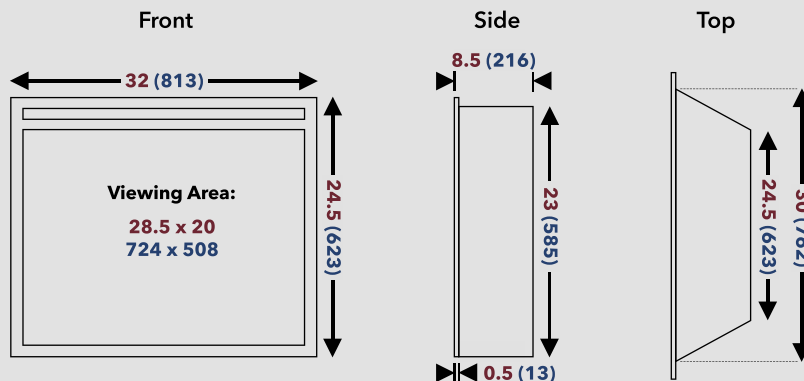

Other Information

- Weight: 41 LBS
- Front Face: Glass
- Fuel Bed: Wood Logs
- Warranty: 2 years
- Certification: CSA

Dimensions

Guide

- millimeters
- inches

Remote Control

included

Unit 10 - 3071 No 5 Road Phone: 1-877-521-1009 (toll free)
Richmond, BC 604-821-1009 (local)
Canada Email: info@dynastyfireplace.com
V6X 2T4 Website: dynastyfireplaces.com