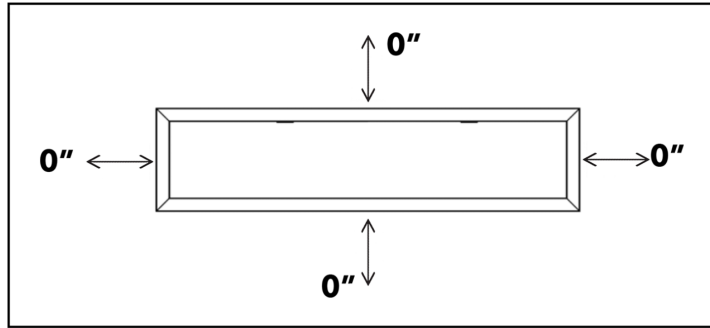

Cascade 42" Electric Fireplace

Specifications Sheet

Model	Length	Height	Depth	Viewing Area	BTU	Cord Length
DY-BTX42	1079 mm	514 mm	165 mm	946 mm x 381 mm	5000	1829 mm
	42 ½ in.	20 ¼ in.	6 ½ in.	37 ¼ in. x 15 in.		72 in.

Electrical Specifications

Circuit	Max Power Consumption	Lighting Only	Standby	Outlet	Certification
15A, 120V / 60Hz	1500 W	25 W	1.5 W	Standard (type B)	CSA

Cascade 42" Electric Fireplace

Specifications Sheet

Clearances

Front View

Side View

Minimum Clearances to Combustibles	
Top	0"
Sides	0"
Back	0"
Bottom	0"
Front	36" / 0.9m

Framing

Framing Dimensions	
A	19 1/2 in.
	495 mm
B	38 3/4 in.
	984 mm
Depth	6 in.
	153 mm

Cascade 52" Electric Fireplace

Specifications Sheet

Model	Length	Height	Depth	Viewing Area	BTU	Cord Length
DY-BTX52	1333 mm	514 mm	165 mm	1200 mm x 381 mm	5000	1829 mm
	52 ½ in.	20 ¼ in.	6 ½ in.	47 ¼ in. x 15 in.		72 in.