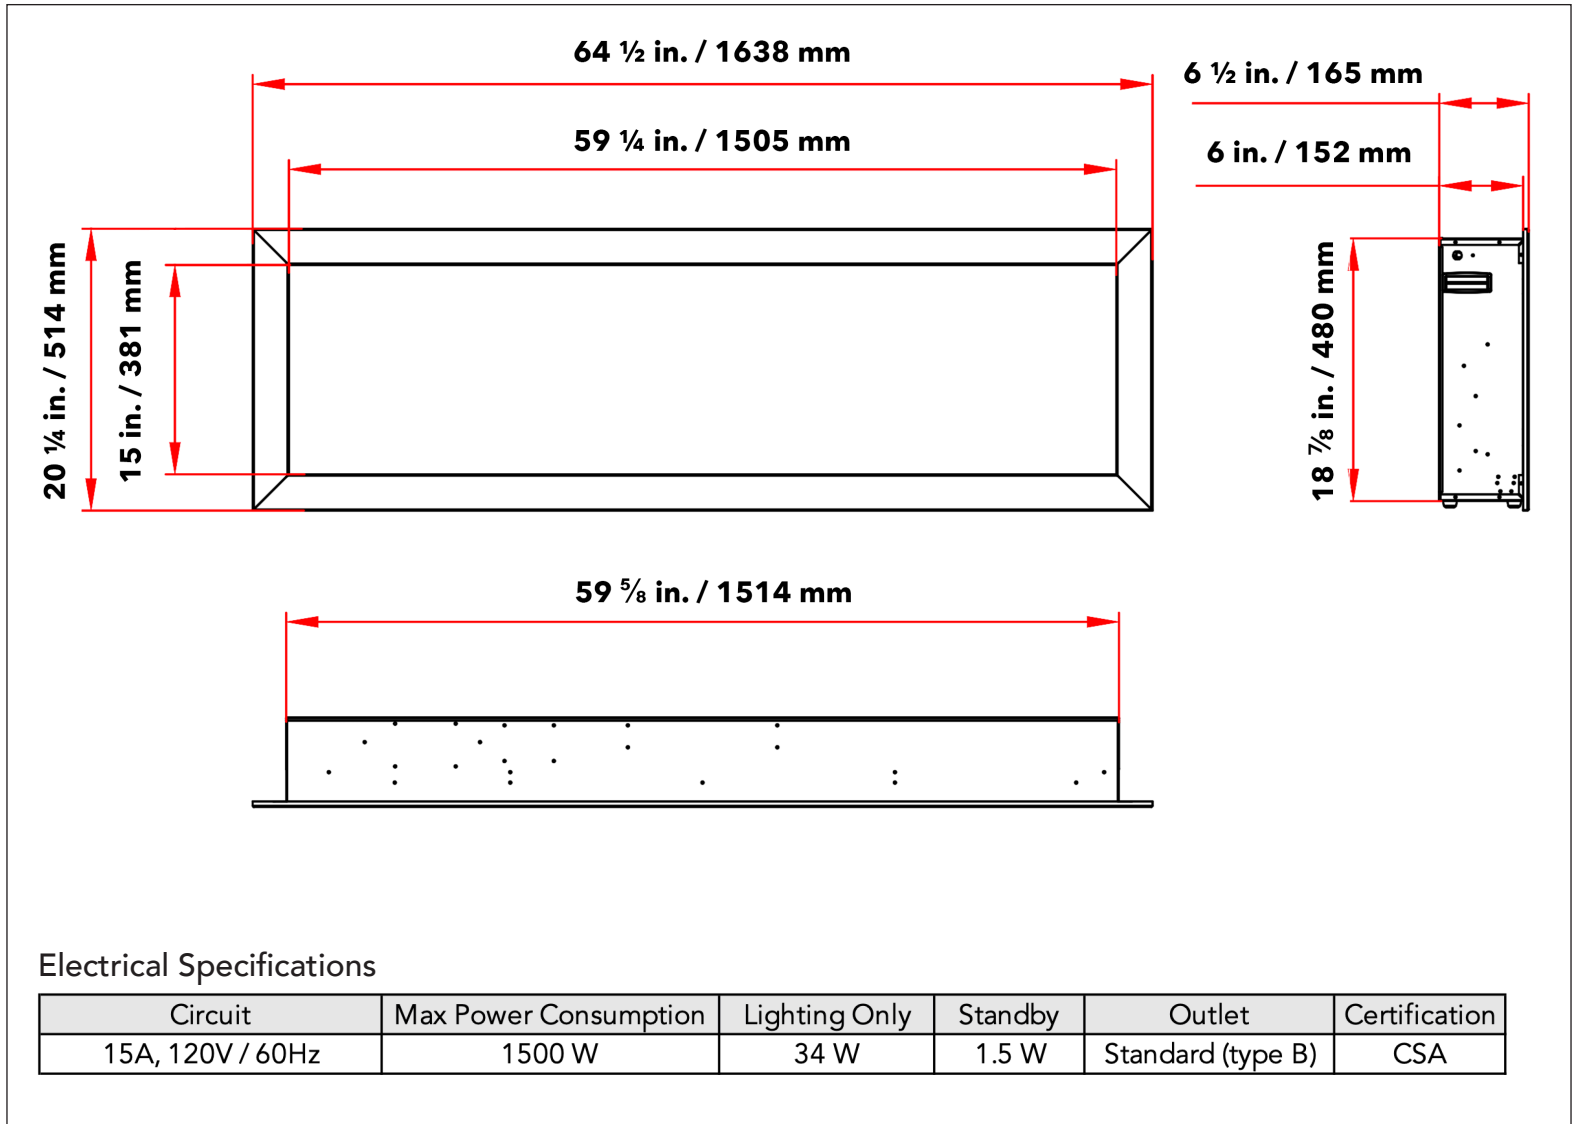

Cascade 42" Electric Fireplace

Specifications Sheet

Model	Length	Height	Depth	Viewing Area	BTU	Cord Length
DY-BTX42	1079 mm	514 mm	165 mm	946 mm x 381 mm	5000	1829 mm
	42 ½ in.	20 ¼ in.	6 ½ in.	37 ¼ in. x 15 in.		72 in.

Cascade 52" Electric Fireplace

Specifications Sheet

Model	Length	Height	Depth	Viewing Area	BTU	Cord Length
DY-BTX52	1333 mm	514 mm	165 mm	1200 mm x 381 mm	5000	1829 mm
	52 ½ in.	20 ¼ in.	6 ½ in.	47 ¼ in. x 15 in.		72 in.

Clearances

Front View

Side View

Minimum Clearances to Combustibles	
Top	0"
Sides	0"
Back	0"
Bottom	0"
Front	36" / 0.9m

Framing

Framing Dimensions	
A	19 1/2 in.
	495 mm
B	48 3/4 in.
	1238 mm
Depth	6 in.
	153 mm

Cascade 64" Electric Fireplace

Specifications Sheet

Model	Length	Height	Depth	Viewing Area	BTU	Cord Length
DY-BTX64	1638 mm	514 mm	165 mm	1505 mm x 381 mm	5000	1829 mm
	64 ½ in.	20 ¼ in.	6 ½ in.	59 ¼ in. x 15 in.		72 in.