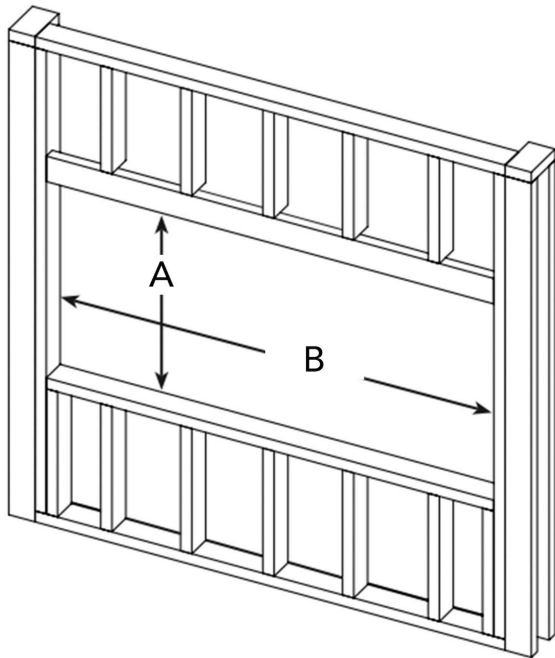

Cascade 52" Electric Fireplace

Specifications Sheet

Model	Length	Height	Depth	Viewing Area	BTU	Cord Length
DY-BTX52	1333 mm	514 mm	165 mm	1200 mm x 381 mm	5000	1829 mm
	52 ½ in.	20 ¼ in.	6 ½ in.	47 ¼ in. x 15 in.		72 in.

Clearances

Front View

Side View

Minimum Clearances to Combustibles	
Top	0"
Sides	0"
Back	0"
Bottom	0"
Front	36" / 0.9m

Framing

Framing Dimensions	
A	19 1/2 in.
	495 mm
B	48 3/4 in.
	1238 mm
Depth	6 in.
	153 mm

Cascade 64" Electric Fireplace

Specifications Sheet

Model	Length	Height	Depth	Viewing Area	BTU	Cord Length
DY-BTX64	1638 mm	514 mm	165 mm	1505 mm x 381 mm	5000	1829 mm
	64 ½ in.	20 ¼ in.	6 ½ in.	59 ¼ in. x 15 in.		72 in.