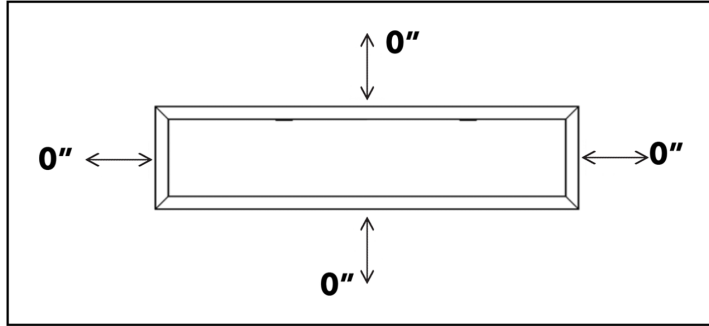

Cascade 82" Electric Fireplace

Specifications Sheet

Clearances

Front View