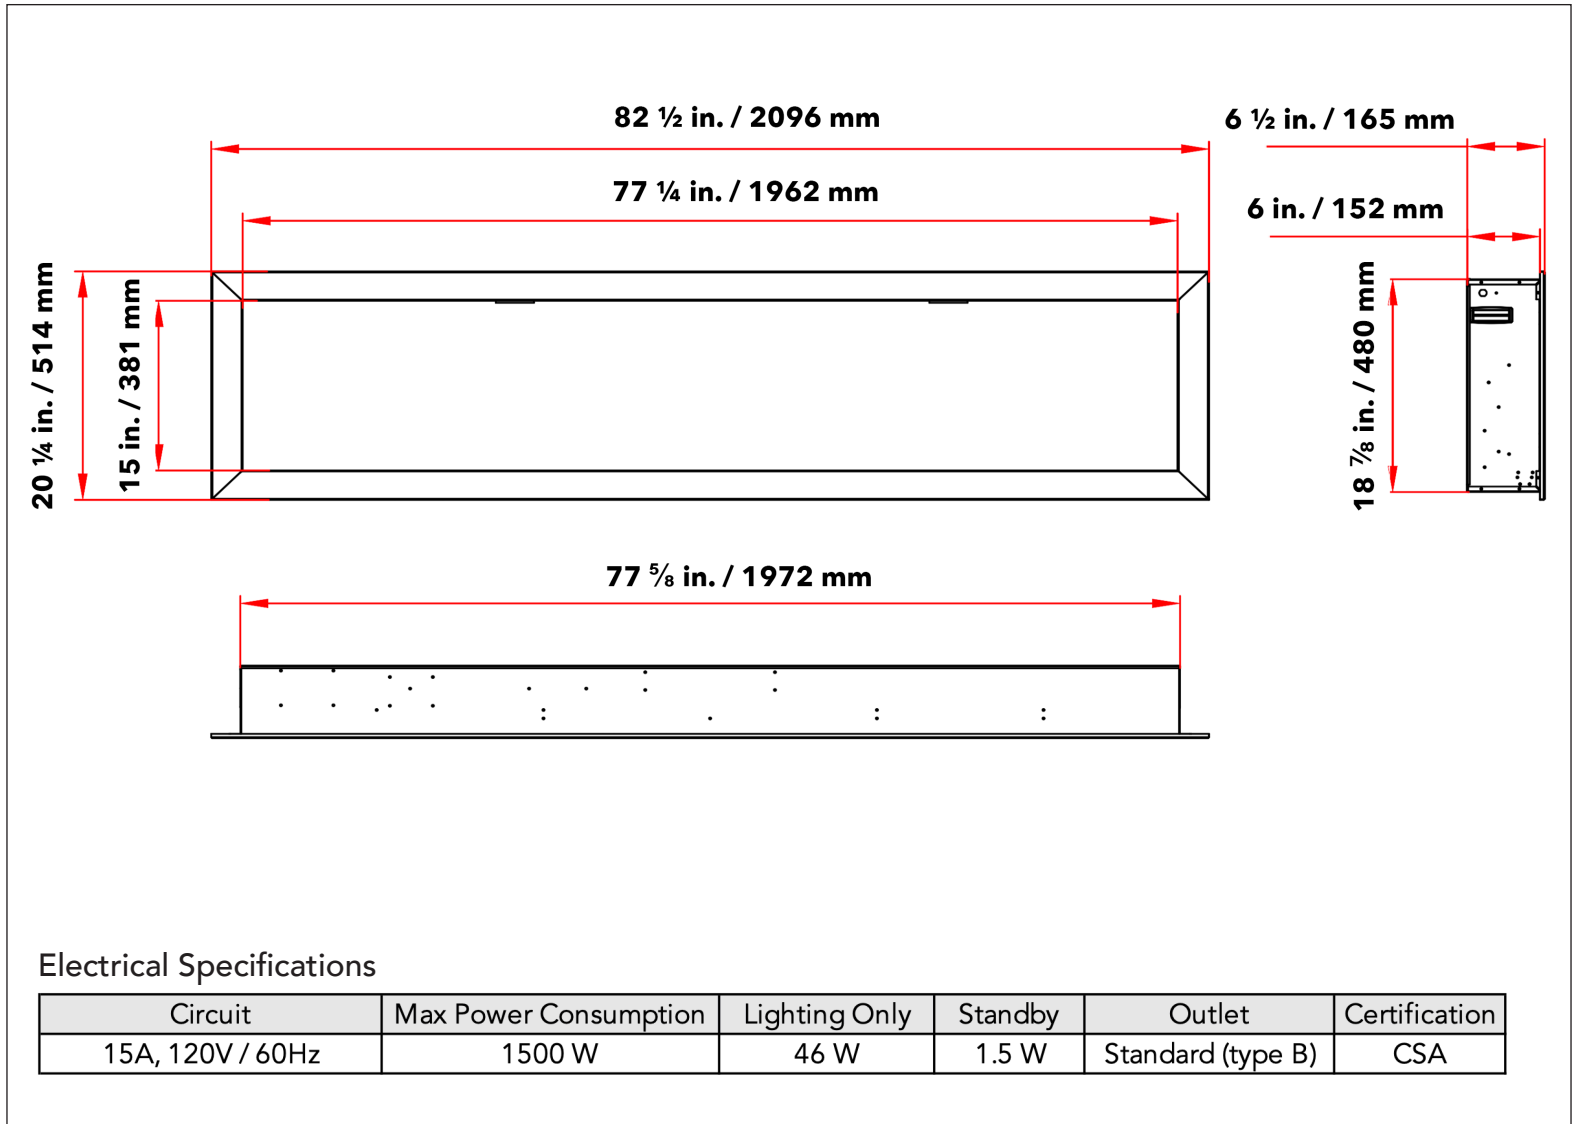

Cascade 74" Electric Fireplace

Specifications Sheet

Model	Length	Height	Depth	Viewing Area	BTU	Cord Length
DY-BTX74	1892 mm	514 mm	165 mm	1759 mm x 381 mm	5000	1829 mm
	74 ½ in.	20 ¼ in.	6 ½ in.	69 ¼ in. x 15 in.		72 in.

Clearances

Front View

Side View

Minimum Clearances to Combustibles	
Top	0"
Sides	0"
Back	0"
Bottom	0"
Front	36" / 0.9m

Framing

Framing Dimensions	
A	19 1/2 in.
	495 mm
B	70 3/4 in.
	1797 mm
Depth	6 in.
	153 mm

Cascade 82" Electric Fireplace

Specifications Sheet

Model	Length	Height	Depth	Viewing Area	BTU	Cord Length
DY-BTX82	2096 mm	514 mm	165 mm	1962 mm x 381 mm	5000	1829 mm
	82 ½ in.	20 ¼ in.	6 ½ in.	77 ¼ in. x 15 in.		72 in.

Clearances

Front View

Side View

Minimum Clearances to Combustibles	
Top	0"
Sides	0"
Back	0"
Bottom	0"
Front	36" / 0.9m

Framing

Framing Dimensions	
A	19 ½ in.
	495 mm
B	78 ½ in.
	1994 mm
Depth	6 in.
	153 mm