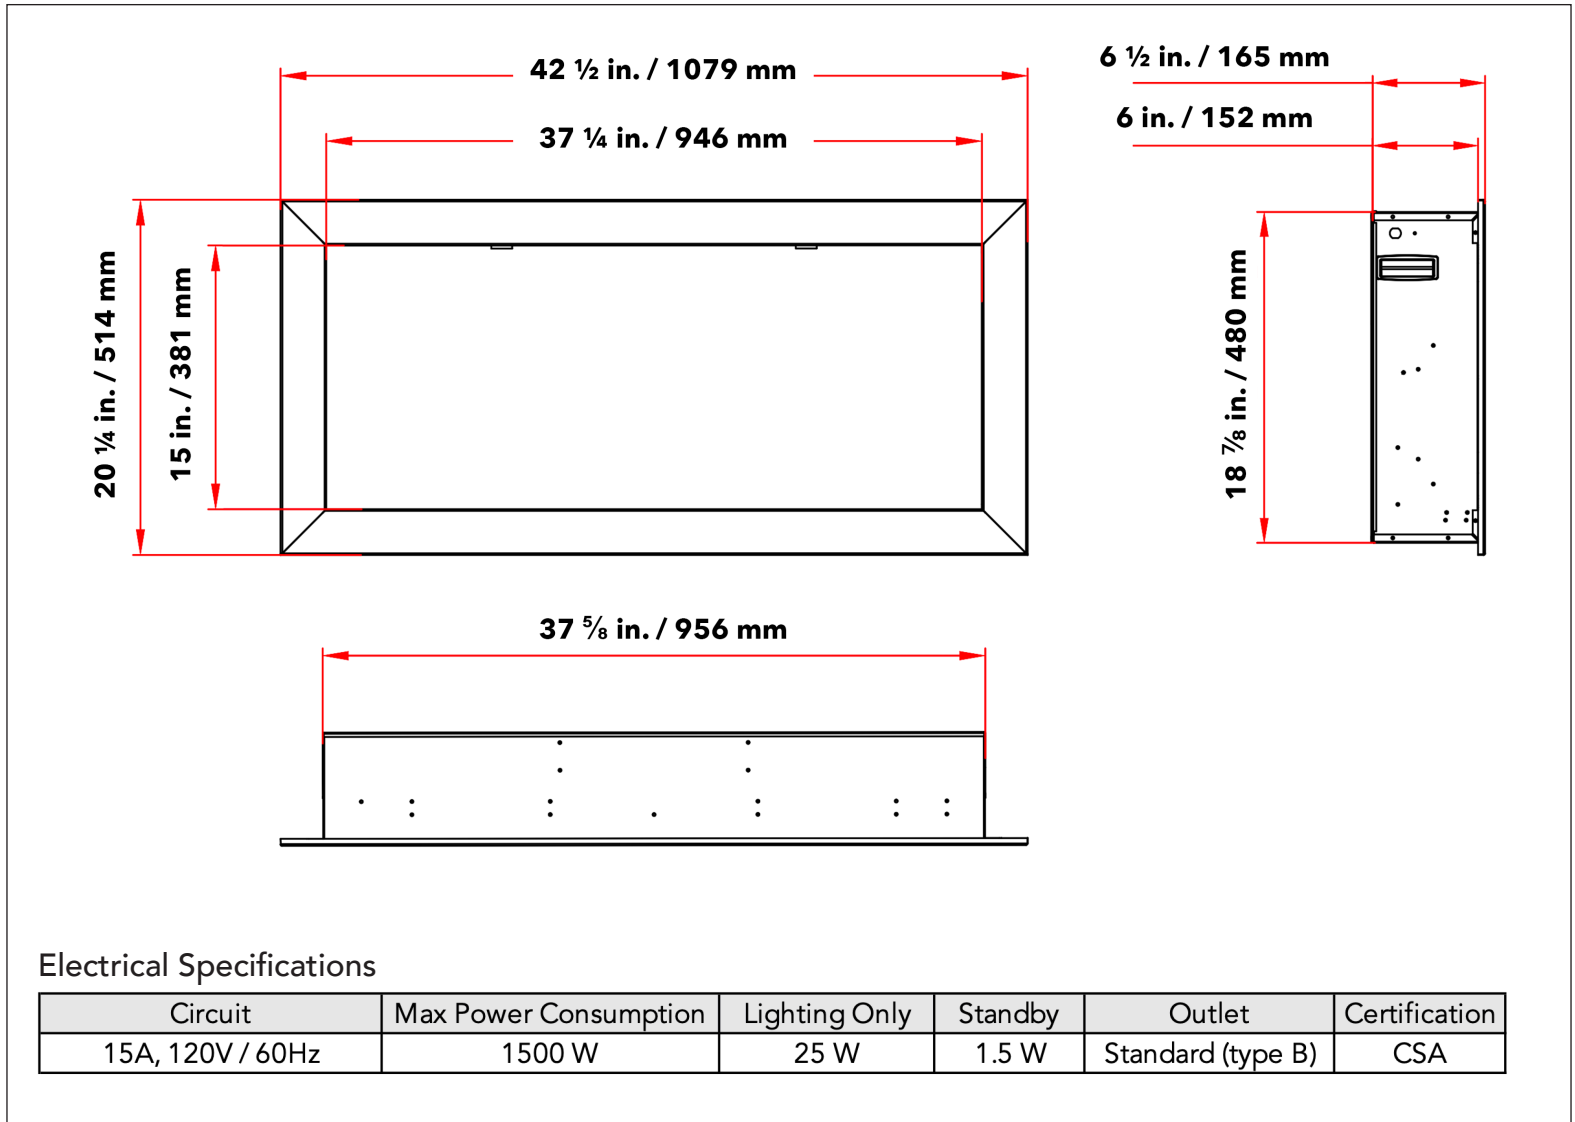

Cascade 42" Electric Fireplace

Specifications Sheet

Model	Length	Height	Depth	Viewing Area	BTU	Cord Length
DY-BTX42	1079 mm	514 mm	165 mm	946 mm x 381 mm	5000	1829 mm
	42 ½ in.	20 ¼ in.	6 ½ in.	37 ¼ in. x 15 in.		72 in.

Electrical Specifications

Circuit	Max Power Consumption	Lighting Only	Standby	Outlet	Certification
15A, 120V / 60Hz	1500 W	25 W	1.5 W	Standard (type B)	CSA

Cascade 42" Electric Fireplace

Specifications Sheet

Cascade 52" Electric Fireplace

Specifications Sheet

Model	Length	Height	Depth	Viewing Area	BTU	Cord Length
DY-BTX52	1333 mm	514 mm	165 mm	1200 mm x 381 mm	5000	1829 mm
	52 ½ in.	20 ¼ in.	6 ½ in.	47 ¼ in. x 15 in.		72 in.

Cascade 64" Electric Fireplace

Specifications Sheet

Model	Length	Height	Depth	Viewing Area	BTU	Cord Length
DY-BTX64	1638 mm	514 mm	165 mm	1505 mm x 381 mm	5000	1829 mm
	64 ½ in.	20 ¼ in.	6 ½ in.	59 ¼ in. x 15 in.		72 in.