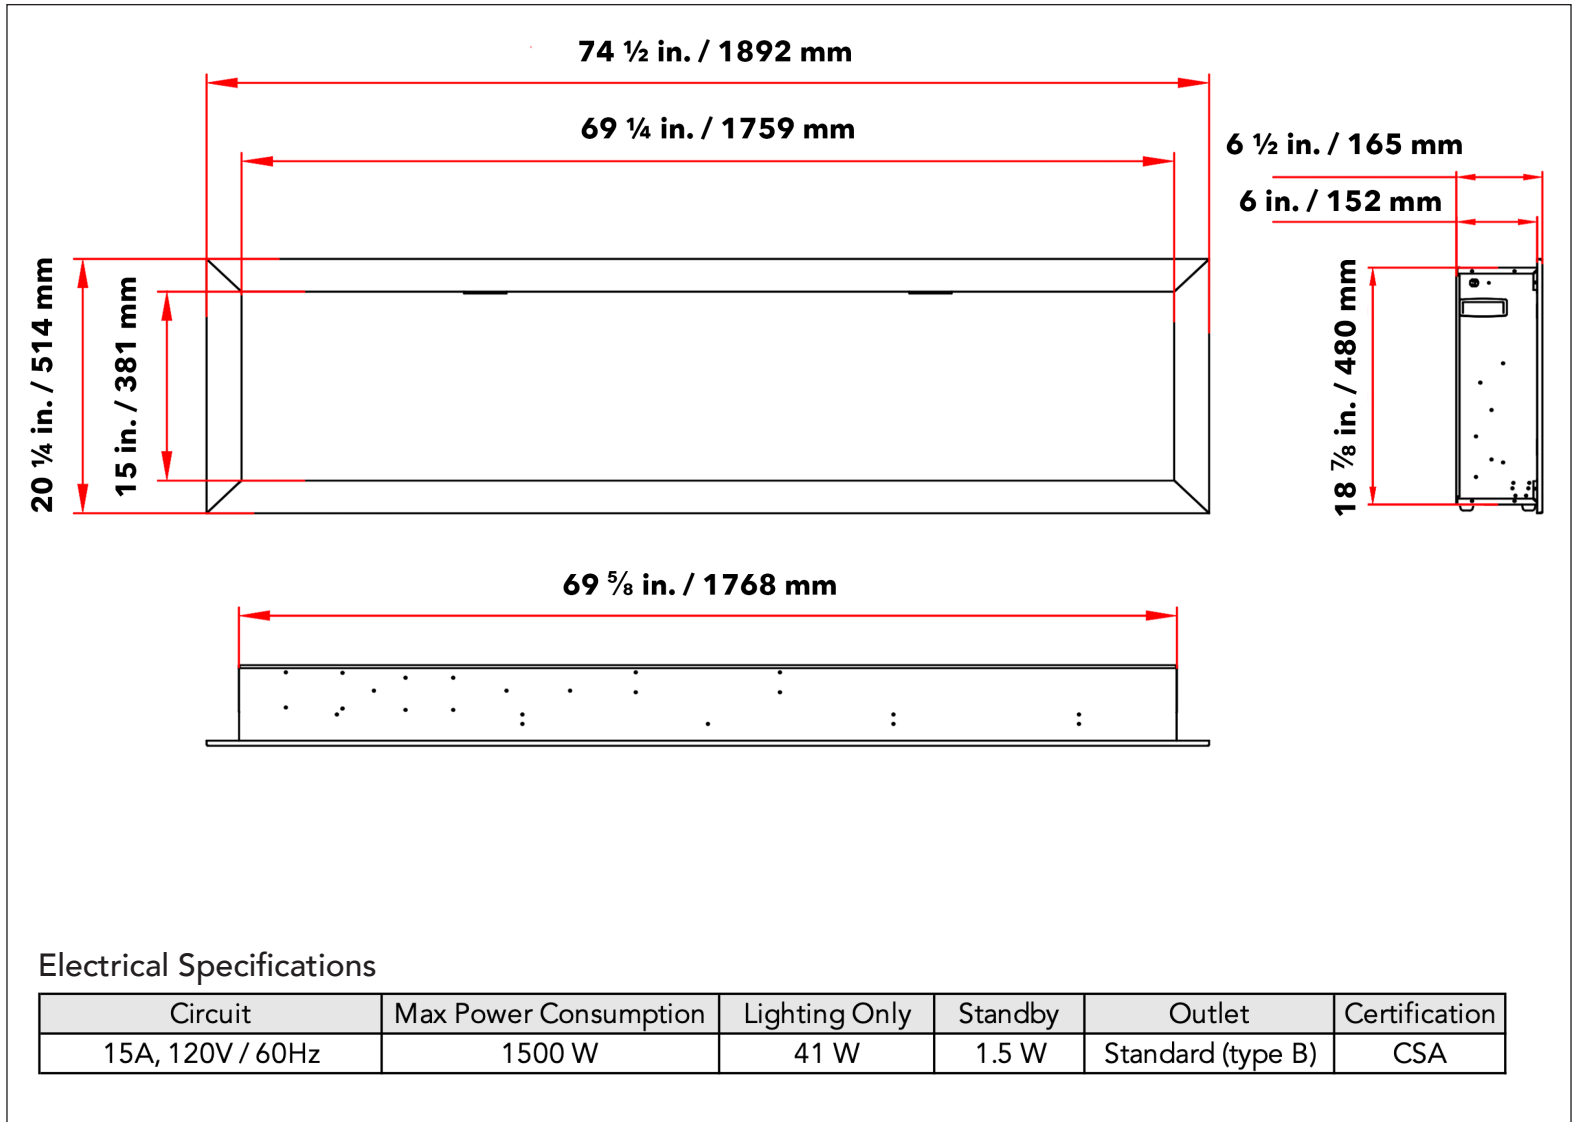

Cascade 42" Electric Fireplace

Specifications Sheet

Model	Length	Height	Depth	Viewing Area	BTU	Cord Length
DY-BTX42	1079 mm	514 mm	165 mm	946 mm x 381 mm	5000	1829 mm
	42 ½ in.	20 ¼ in.	6 ½ in.	37 ¼ in. x 15 in.		72 in.

Clearances

Front View

Side View

Minimum Clearances to Combustibles	
Top	0"
Sides	0"
Back	0"
Bottom	0"
Front	36" / 0.9m

Framing

Framing Dimensions	
A	19 1/2 in.
	495 mm
B	60 3/4 in.
	1543 mm
Depth	6 in.
	153 mm

Cascade 74" Electric Fireplace

Specifications Sheet

Model	Length	Height	Depth	Viewing Area	BTU	Cord Length
DY-BTX74	1892 mm	514 mm	165 mm	1759 mm x 381 mm	5000	1829 mm
	74 ½ in.	20 ¼ in.	6 ½ in.	69 ¼ in. x 15 in.		72 in.

Clearances

Front View

Side View

Minimum Clearances to Combustibles	
Top	0"
Sides	0"
Back	0"
Bottom	0"
Front	36" / 0.9m

Framing

Framing Dimensions	
A	19 1/2 in.
	495 mm
B	70 3/4 in.
	1797 mm
Depth	6 in.
	153 mm