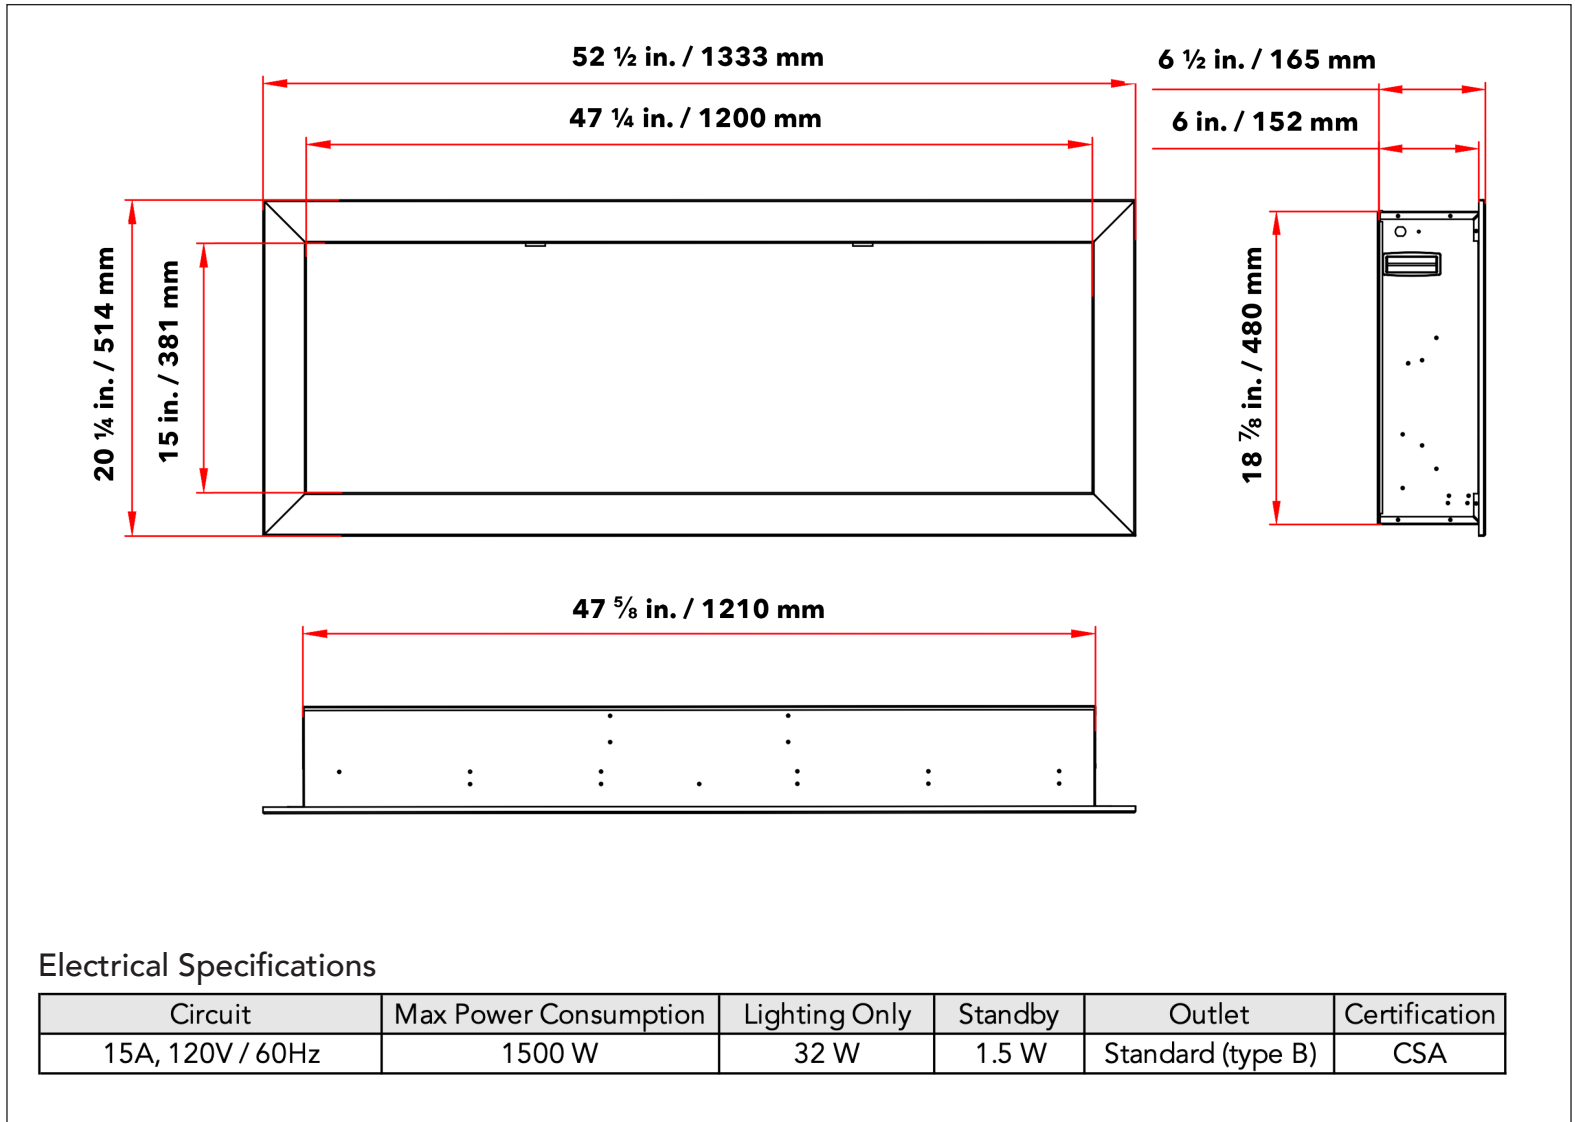

Cascade 42" Electric Fireplace

Specifications Sheet

Model	Length	Height	Depth	Viewing Area	BTU	Cord Length
DY-BTX42	1079 mm	514 mm	165 mm	946 mm x 381 mm	5000	1829 mm
	42 ½ in.	20 ¼ in.	6 ½ in.	37 ¼ in. x 15 in.		72 in.

Cascade 52" Electric Fireplace

Specifications Sheet

Model	Length	Height	Depth	Viewing Area	BTU	Cord Length
DY-BTX52	1333 mm	514 mm	165 mm	1200 mm x 381 mm	5000	1829 mm
	52 ½ in.	20 ¼ in.	6 ½ in.	47 ¼ in. x 15 in.		72 in.

Cascade 64" Electric Fireplace

Specifications Sheet

Model	Length	Height	Depth	Viewing Area	BTU	Cord Length
DY-BTX64	1638 mm	514 mm	165 mm	1505 mm x 381 mm	5000	1829 mm
	64 ½ in.	20 ¼ in.	6 ½ in.	59 ¼ in. x 15 in.		72 in.