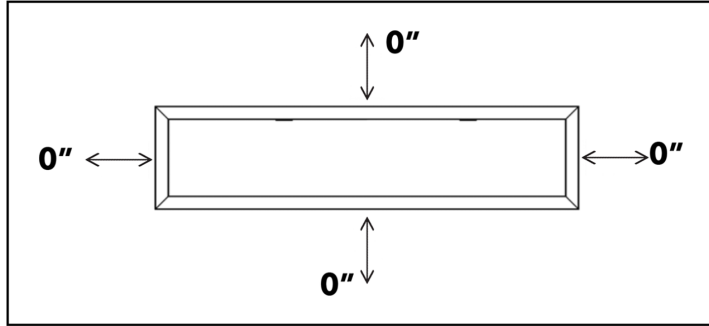

Cascade 74" Electric Fireplace

Specifications Sheet

Clearances

Front View