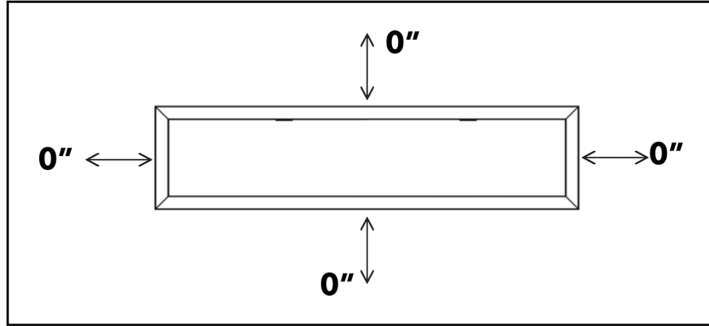

Cascade 52" Electric Fireplace

Specifications Sheet

Clearances

Front View