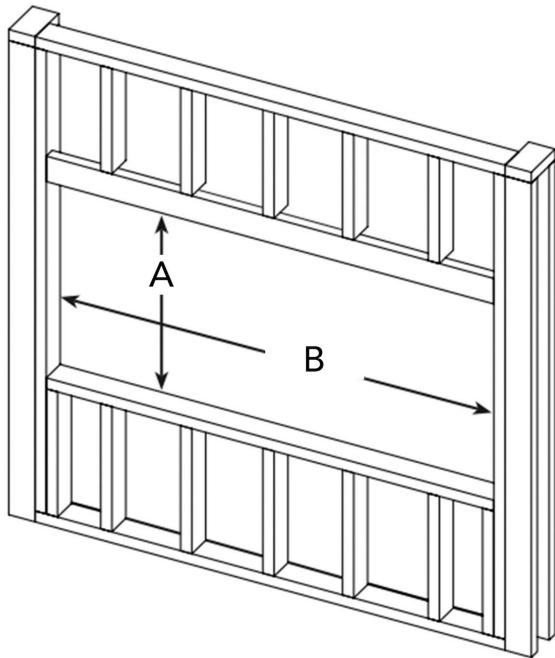

Clearances

Front View

Side View

Minimum Clearances to Combustibles	
Top	0"
Sides	0"
Back	0"
Bottom	0"
Front	36" / 0.9m

Framing

Framing Dimensions	
A	19 1/2 in.
	495 mm
B	60 3/4 in.
	1543 mm
Depth	6 in.
	153 mm

Cascade 74" Electric Fireplace

Specifications Sheet

Model	Length	Height	Depth	Viewing Area	BTU	Cord Length
DY-BTX74	1892 mm	514 mm	165 mm	1759 mm x 381 mm	5000	1829 mm
	74 ½ in.	20 ¼ in.	6 ½ in.	69 ¼ in. x 15 in.		72 in.