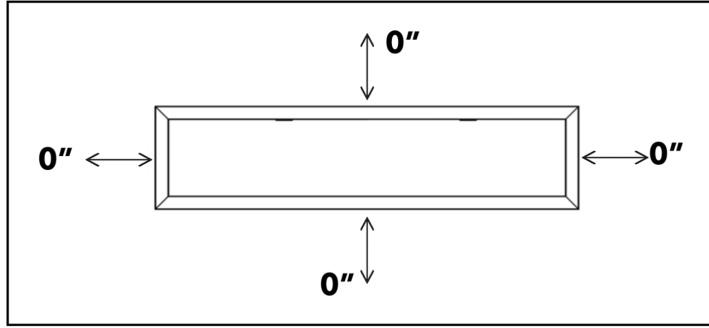

Cascade 64" Electric Fireplace

Specifications Sheet

Clearances

Front View