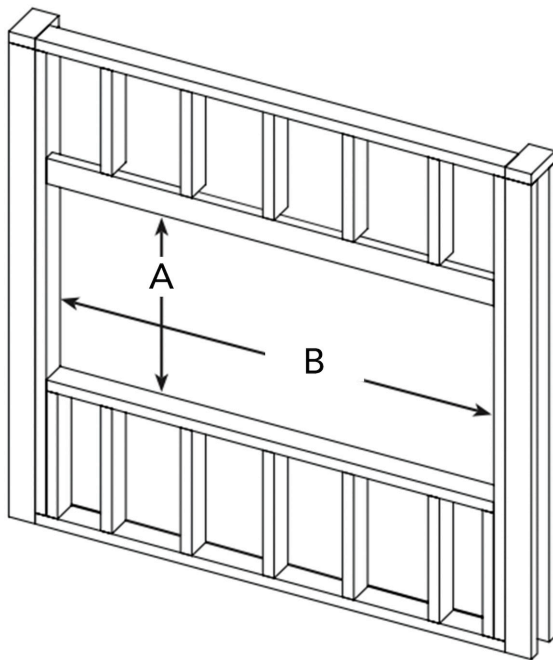

Cascade 42" Electric Fireplace

Specifications Sheet

Model	Length	Height	Depth	Viewing Area	BTU	Cord Length
DY-BTX42	1079 mm	514 mm	165 mm	946 mm x 381 mm	5000	1829 mm
	42 ½ in.	20 ¼ in.	6 ½ in.	37 ¼ in. x 15 in.		72 in.

Clearances

Front View

Side View

Minimum Clearances to Combustibles	
Top	0"
Sides	0"
Back	0"
Bottom	0"
Front	36" / 0.9m

Framing

Framing Dimensions	
A	19 1/2 in.
	495 mm
B	38 3/4 in.
	984 mm
Depth	6 in.
	153 mm

Cascade 52" Electric Fireplace

Specifications Sheet

Model	Length	Height	Depth	Viewing Area	BTU	Cord Length
DY-BTX52	1333 mm	514 mm	165 mm	1200 mm x 381 mm	5000	1829 mm
	52 ½ in.	20 ¼ in.	6 ½ in.	47 ¼ in. x 15 in.		72 in.