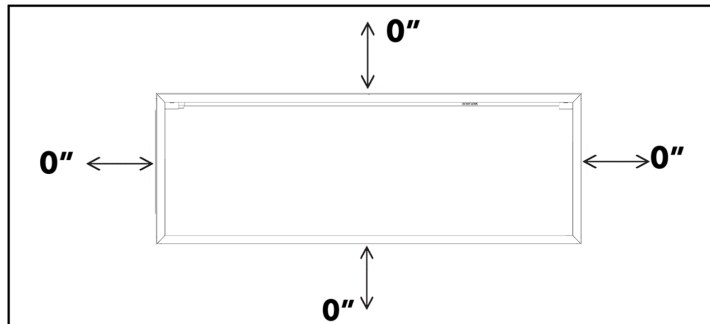

Harmony 64" Electric Fireplace

Specifications Sheet

Clearances

Front View

Minimum Clearances to Combustibles	
Top	0"
Sides	0"
Back	0"
Bottom	0"
Front	36" / 0.9m