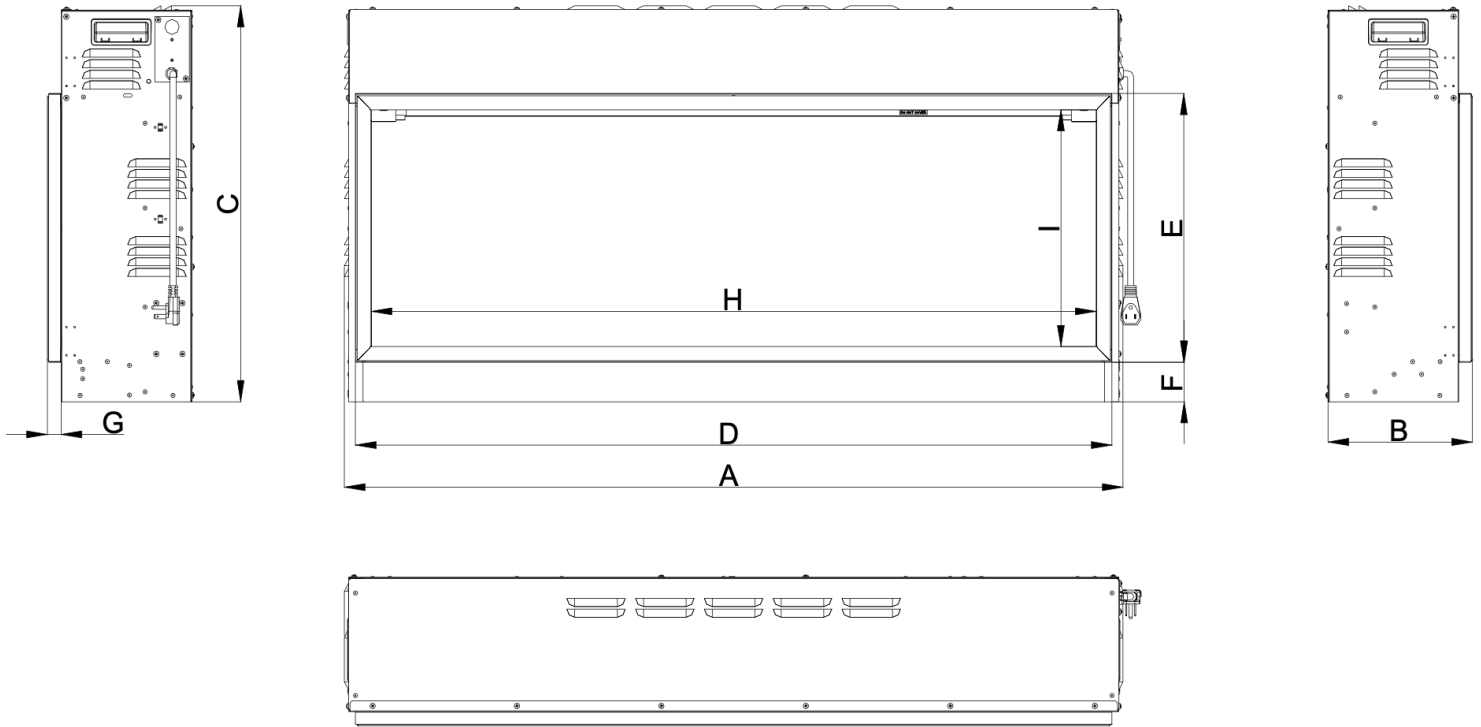

Harmony 45" Electric Fireplace

Specifications Sheet

Model	Length	Height	Depth	Viewing Area	BTU	Cord Length
DY-BEF45	1131 mm	560 mm	219 mm	1054 mm x 335 mm	5000	1829 mm
	44½ in.	22 in.	8⅞ in.	41½ in. x 13¼ in.		72 in.

	A*	B	C*	D	E	F	G	H	I
DY-BEF45	1131 mm	219 mm	560 mm	1156 mm	435 mm	57 mm	32 mm	1054 mm	335 mm
	44½ in.	8⅞ in.	22 in.	45½ in.	17⅞ in.	2¼ in.	1¼ in.	41½ in.	13¼ in.

*A & C includes louver projections

Electrical Specifications

Specifications Sheet

Clearances

Front View

Side View

Minimum Clearances to Combustibles	
Top	0"
Sides	0"
Back	0"
Bottom	0"
Front	36" / 0.9m

Framing

Framing Dimensions	
A	22½ in.
	570 mm
B	45 in.
	1145 mm
Depth	8⅞ in.
	225 mm

Harmony 57" Electric Fireplace

Specifications Sheet

Model	Length	Height	Depth	Viewing Area	BTU	Cord Length
DY-BEF57	1432 mm	560 mm	219 mm	1356 mm x 335 mm	5000	1829 mm
	56 $\frac{3}{8}$ in.	22 in.	8 $\frac{7}{8}$ in.	53 $\frac{3}{8}$ in. x 13 $\frac{1}{4}$ in.		72 in.