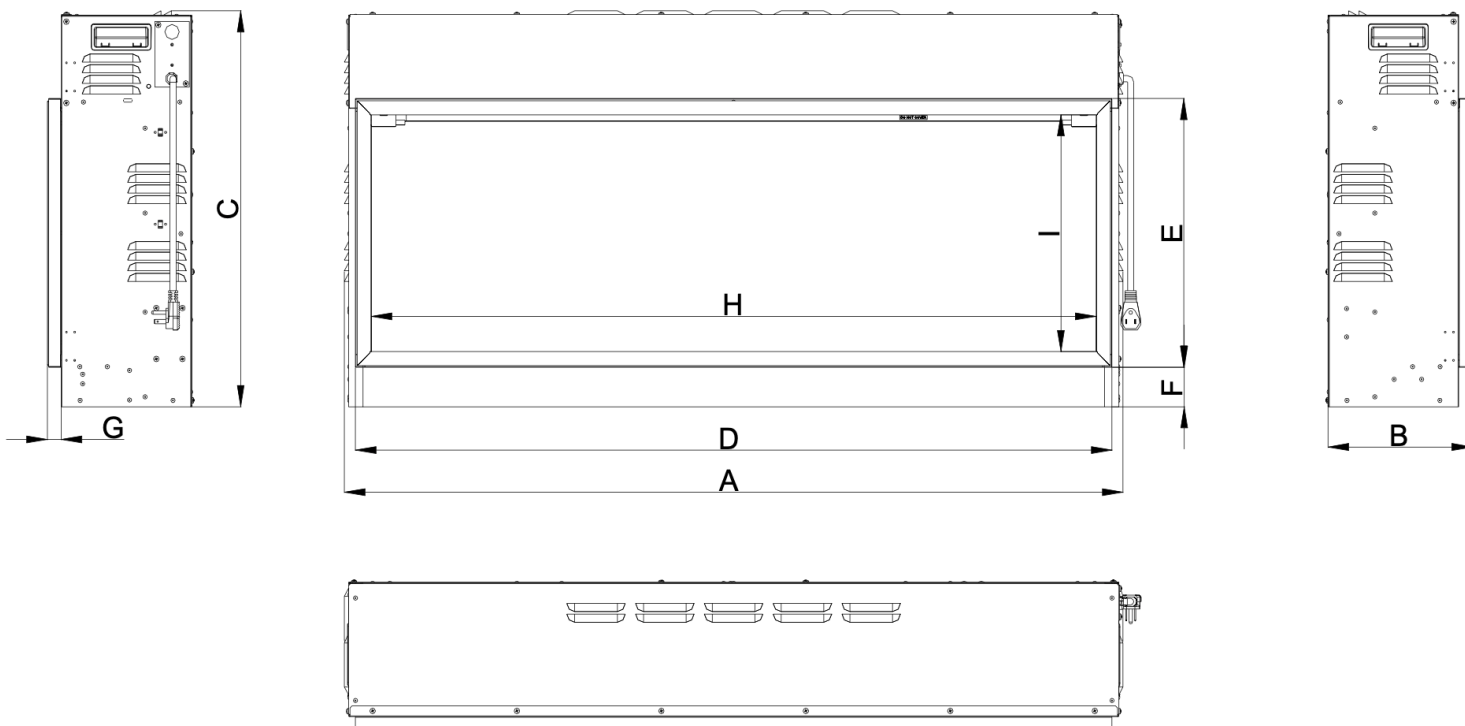

Harmony 45" Electric Fireplace

Specifications Sheet

Model	Length	Height	Depth	Viewing Area	BTU	Cord Length
DY-BEF45	1131 mm	560 mm	219 mm	1054 mm x 335 mm	5000	1829 mm
	44½ in.	22 in.	8⅞ in.	41½ in. x 13¼ in.		72 in.

Harmony 57" Electric Fireplace

Specifications Sheet

Model	Length	Height	Depth	Viewing Area	BTU	Cord Length
DY-BEF57	1432 mm	560 mm	219 mm	1356 mm x 335 mm	5000	1829 mm
	56 $\frac{3}{8}$ in.	22 in.	8 $\frac{7}{8}$ in.	53 $\frac{3}{8}$ in. x 13 $\frac{1}{4}$ in.		72 in.

Harmony 57" Electric Fireplace

Specifications Sheet

Clearances

Front View

Side View

Minimum Clearances to Combustibles	
Top	0"
Sides	0"
Back	0"
Bottom	0"
Front	36" / 0.9m

Framing

Framing Dimensions	
A	22½ in.
	570 mm
B	57 in.
	1445 mm
Depth	8⅞ in.
	225 mm

Harmony 64" Electric Fireplace

Specifications Sheet

Model	Length	Height	Depth	Viewing Area	BTU	Cord Length
DY-BEF64	1632 mm	560 mm	219 mm	1556 mm x 335 mm	5000	1829 mm
	64¼ in.	22 in.	8⅞ in.	61¼ in. x 13¼ in.		72 in.