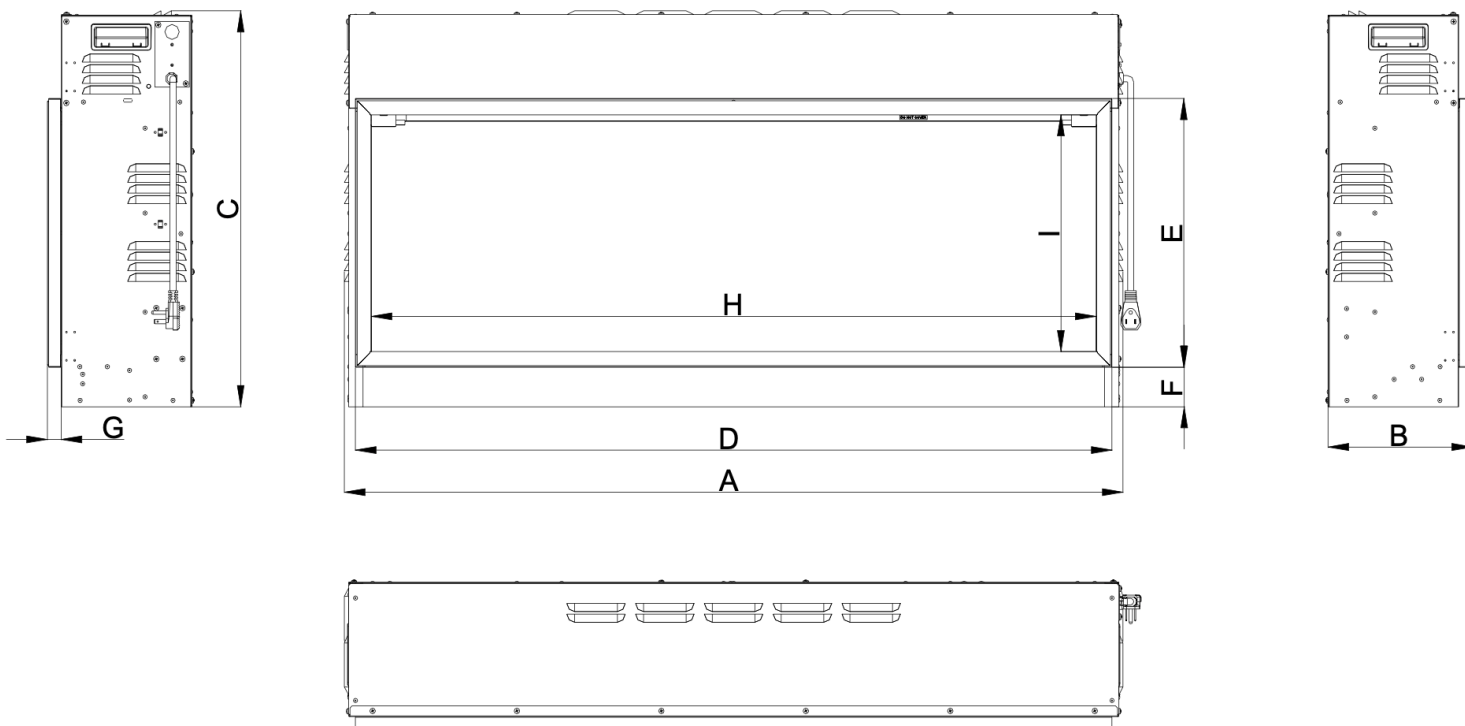

Harmony 45" Electric Fireplace

Specifications Sheet

Model	Length	Height	Depth	Viewing Area	BTU	Cord Length
DY-BEF45	1131 mm	560 mm	219 mm	1054 mm x 335 mm	5000	1829 mm
	44½ in.	22 in.	8⅞ in.	41½ in. x 13¼ in.		72 in.

Specifications Sheet

Clearances

Front View

Side View

Minimum Clearances to Combustibles	
Top	0"
Sides	0"
Back	0"
Bottom	0"
Front	36" / 0.9m

Framing

Framing Dimensions	
A	22½ in.
	570 mm
B	45 in.
	1145 mm
Depth	8⅞ in.
	225 mm

Harmony 57" Electric Fireplace

Specifications Sheet

Model	Length	Height	Depth	Viewing Area	BTU	Cord Length
DY-BEF57	1432 mm	560 mm	219 mm	1356 mm x 335 mm	5000	1829 mm
	56 $\frac{3}{8}$ in.	22 in.	8 $\frac{7}{8}$ in.	53 $\frac{3}{8}$ in. x 13 $\frac{1}{4}$ in.		72 in.