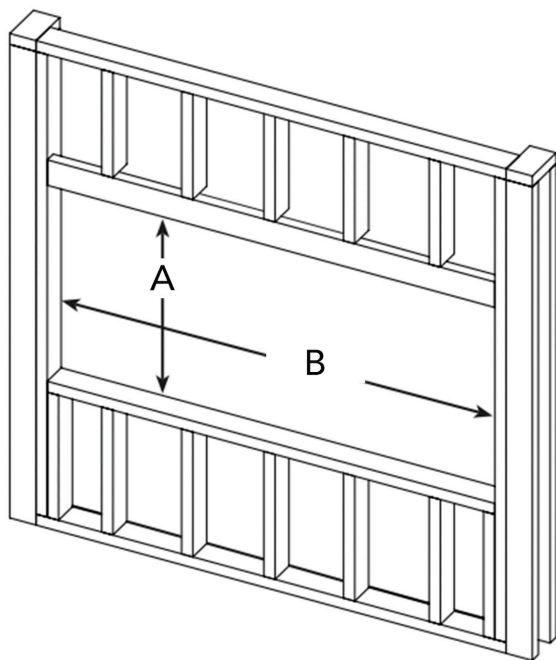

Harmony 57" Electric Fireplace

Specifications Sheet

Clearances

Front View

Side View

Minimum Clearances to Combustibles	
Top	0"
Sides	0"
Back	0"
Bottom	0"
Front	36" / 0.9m

Framing

Framing Dimensions	
A	22½ in.
	570 mm
B	57 in.
	1445 mm
Depth	8⅞ in.
	225 mm