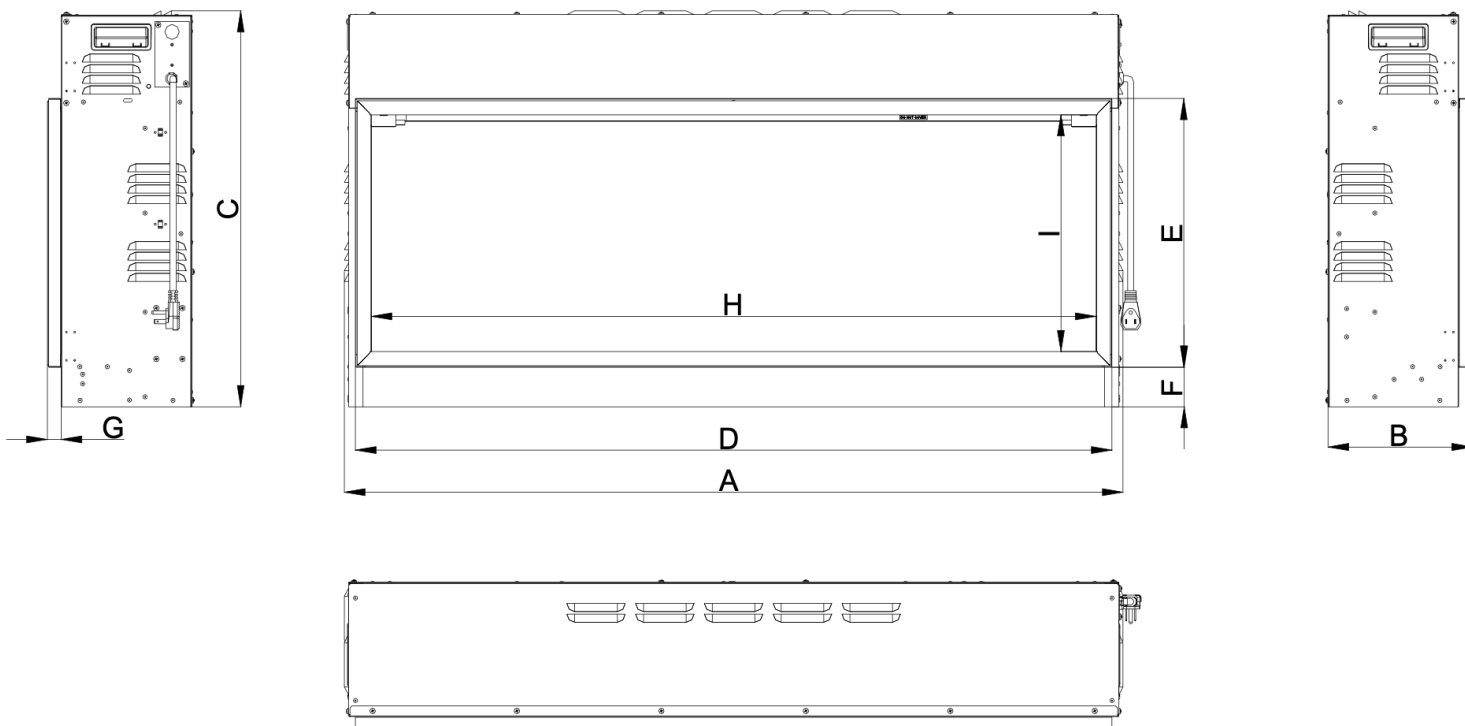

Specifications Sheet

Clearances

Front View

Side View

Minimum Clearances to Combustibles	
Top	0"
Sides	0"
Back	0"
Bottom	0"
Front	36" / 0.9m

Framing

Framing Dimensions	
A	22½ in.
	570 mm
B	65 in.
	1650 mm
Depth	8⅞ in.
	225 mm

Harmony 80" Electric Fireplace

Specifications Sheet

Model	Length	Height	Depth	Viewing Area	BTU	Cord Length
DY-BEF80	2032 mm	560 mm	219 mm	1956 mm x 335 mm	5000	1829 mm
	80 in.	22 in.	8 $\frac{3}{8}$ in.	77 in. x 13 $\frac{1}{4}$ in.		72 in.

Harmony 80" Electric Fireplace

Specifications Sheet

Clearances

Front View

Side View

Minimum Clearances to Combustibles	
Top	0"
Sides	0"
Back	0"
Bottom	0"
Front	36" / 0.9m

Framing

Framing Dimensions	
A	22½ in.
	570 mm
B	81 in.
	2058 mm
Depth	8⅞ in.
	225 mm