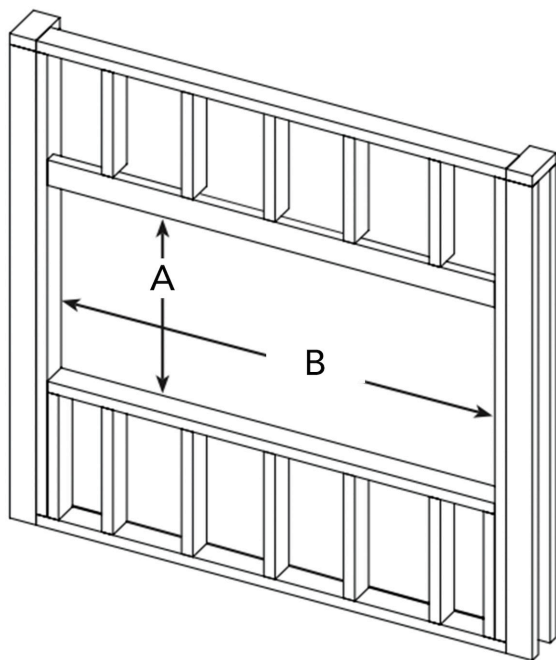

Specifications Sheet

Clearances

Front View

Side View

Minimum Clearances to Combustibles	
Top	0"
Sides	0"
Back	0"
Bottom	0"
Front	36" / 0.9m

Framing

Framing Dimensions	
A	22½ in.
	570 mm
B	45 in.
	1145 mm
Depth	8⅞ in.
	225 mm