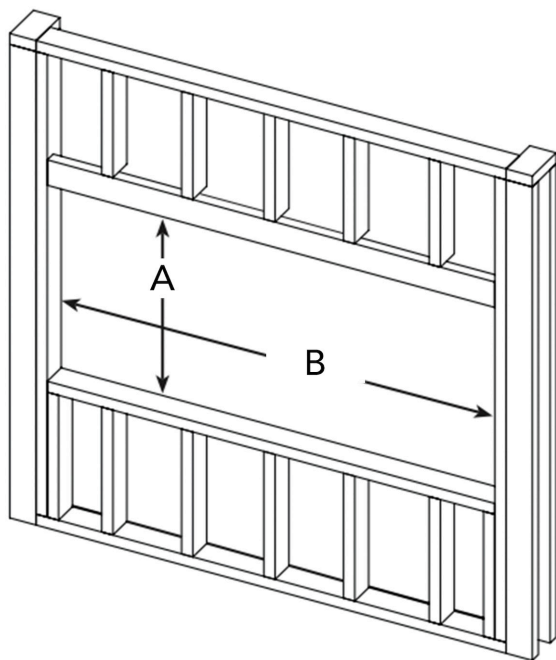

Specifications Sheet

Clearances

Front View

Side View

Minimum Clearances to Combustibles	
Top	0"
Sides	0"
Back	0"
Bottom	0"
Front	36" / 0.9m

Framing

Framing Dimensions	
A	22½ in.
	570 mm
B	65 in.
	1650 mm
Depth	8⅞ in.
	225 mm