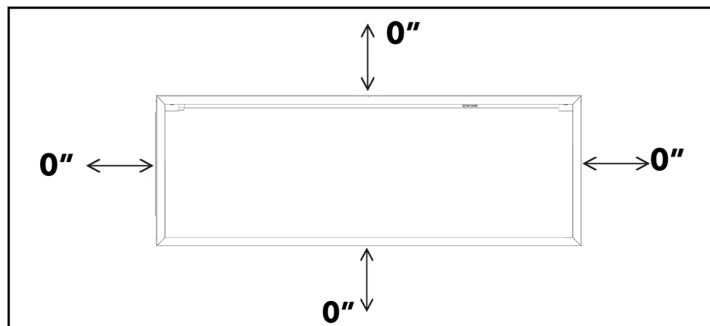

Harmony 57" Electric Fireplace

Specifications Sheet

Model	Length	Height	Depth	Viewing Area	BTU	Cord Length
DY-BEF57	1432 mm	560 mm	219 mm	1356 mm x 335 mm	5000	1829 mm
	56 $\frac{3}{8}$ in.	22 in.	8 $\frac{7}{8}$ in.	53 $\frac{3}{8}$ in. x 13 $\frac{1}{4}$ in.		72 in.

*A & C includes louver projections

Electrical Specifications

Model	Circuit	Max Power Consumption	Lighting Only	Standby	Outlet	Certification
DY-BEF57	15A, 120V / 60Hz	1500 W	32 W	1.5 W	<ul style="list-style-type: none"> Standard (type B) Hardwire ready 	CSA

Harmony 57" Electric Fireplace

Specifications Sheet

Clearances

Front View

Side View

Minimum Clearances to Combustibles	
Top	0"
Sides	0"
Back	0"
Bottom	0"
Front	36" / 0.9m

Framing

Framing Dimensions	
A	22½ in.
	570 mm
B	57 in.
	1445 mm
Depth	8⅞ in.
	225 mm