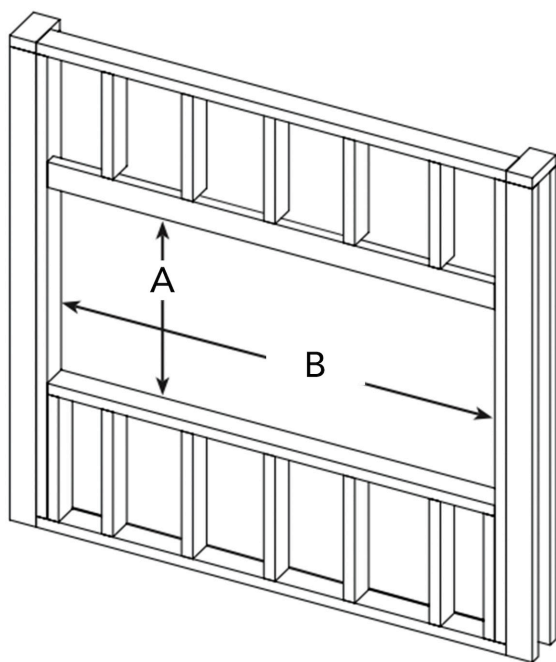

Harmony 80" Electric Fireplace

Specifications Sheet

Clearances

Front View

Side View

Minimum Clearances to Combustibles	
Top	0"
Sides	0"
Back	0"
Bottom	0"
Front	36" / 0.9m

Framing

Framing Dimensions	
A	22½ in.
	570 mm
B	81 in.
	2058 mm
Depth	8⅞ in.
	225 mm