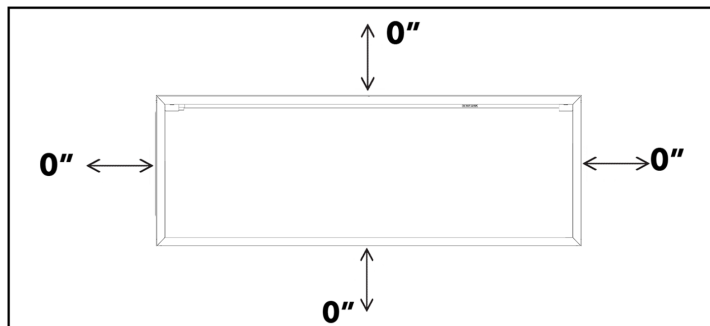

Harmony 80" Electric Fireplace

Specifications Sheet

Clearances

Front View

Side View

Minimum Clearances to Combustibles	
Top	0"
Sides	0"
Back	0"
Bottom	0"
Front	36" / 0.9m

Framing

Framing Dimensions	
A	22½ in.
	570 mm
B	81 in.
	2058 mm
Depth	8⅞ in.
	225 mm