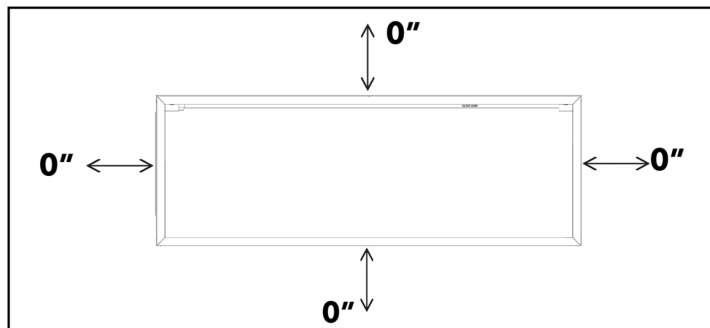

Harmony 45" Electric Fireplace

Specifications Sheet

Model	Length	Height	Depth	Viewing Area	BTU	Cord Length
DY-BEF45	1131 mm	560 mm	219 mm	1054 mm x 335 mm	5000	1829 mm
	44½ in.	22 in.	8⅞ in.	41½ in. x 13¼ in.		72 in.

	A*	B	C*	D	E	F	G	H	I
DY-BEF45	1131 mm	219 mm	560 mm	1156 mm	435 mm	57 mm	32 mm	1054 mm	335 mm
	44½ in.	8⅞ in.	22 in.	45½ in.	17⅞ in.	2¼ in.	1¼ in.	41½ in.	13¼ in.

*A & C includes louver projections

Electrical Specifications

Specifications Sheet

Clearances

Front View

Side View

Minimum Clearances to Combustibles	
Top	0"
Sides	0"
Back	0"
Bottom	0"
Front	36" / 0.9m

Framing

Framing Dimensions	
A	22½ in.
	570 mm
B	45 in.
	1145 mm
Depth	8⅞ in.
	225 mm