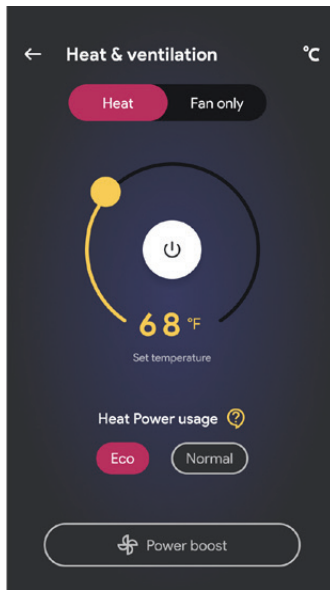

🛡️ Secure your device
Take ownership of a product to prevent unauthorized access.

NEW! Flame Connect app

Download the Flame Connect app on your mobile device and create an account. With the app you can add an extra level of personalization, such as saving customized mood settings.

- Sleep timer automatically shuts the fireplace off after a set amount of time
- User manual with help and FAQ feature
- Updates, alerts, and user notifications

• Control your fireplaces from one convenient spot