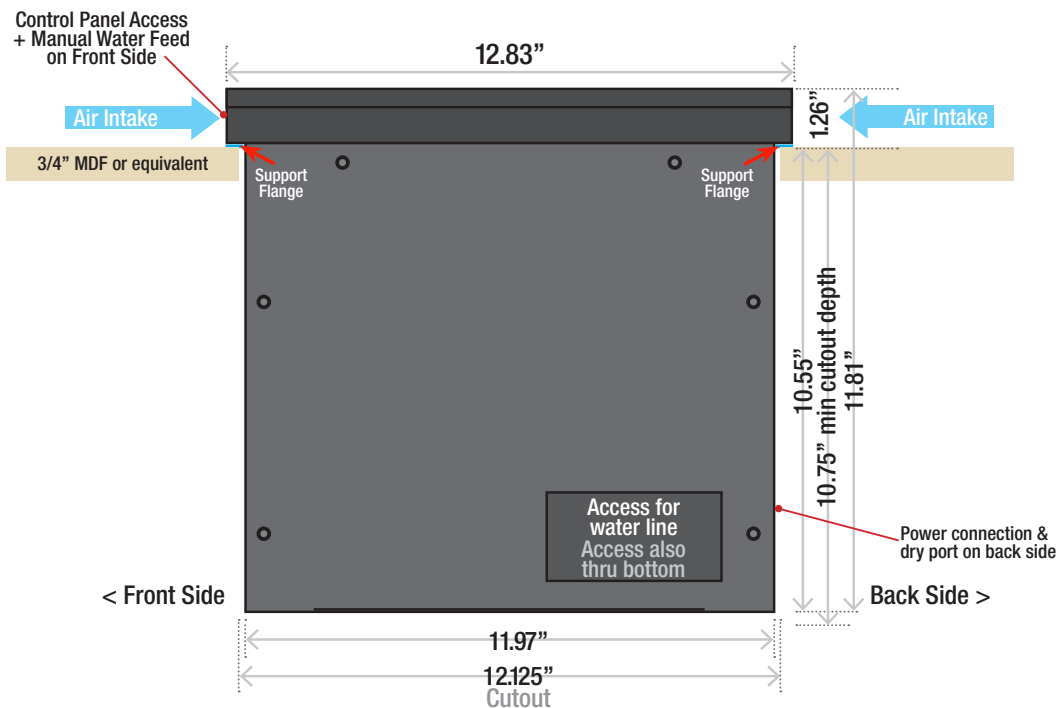

AWF-60-150 60" water vapor fireplace insert

Same dimensions apply to AWF-40-100 40" and AWF-20-50 20" models

- 1 Button 2 to drain water
- 2 Tube Connector
- 3 Button 1 to fill with water
- 4 On / Off Button
- 5 Flange Support (suspension)
(flange runs full length of unit)

TYPICAL END ELEVATION / SCHEMATIC
AFIREWATER