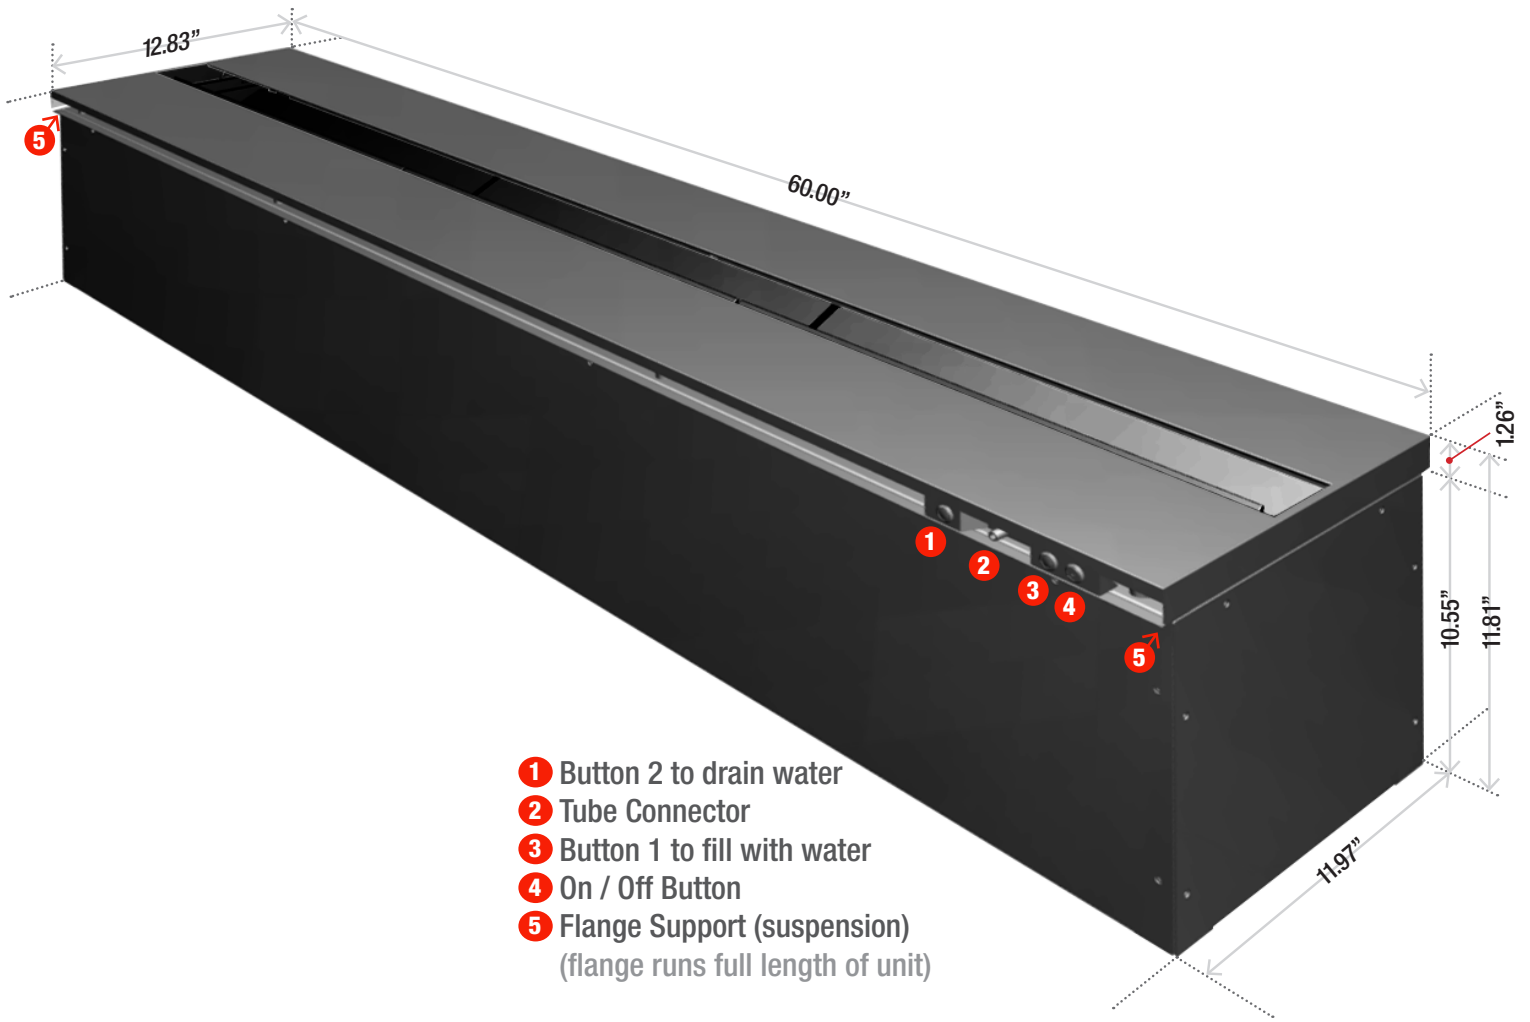

AWF-60-150 60" water vapor fireplace insert

Same dimensions apply to AWF-40-100 40" and AWF-20-50 20" models

- 1 Button 2 to drain water
- 2 Tube Connector
- 3 Button 1 to fill with water
- 4 On / Off Button
- 5 Flange Support (suspension)
(flange runs full length of unit)

TYPICAL END ELEVATION / SCHEMATIC
AFIREWATER