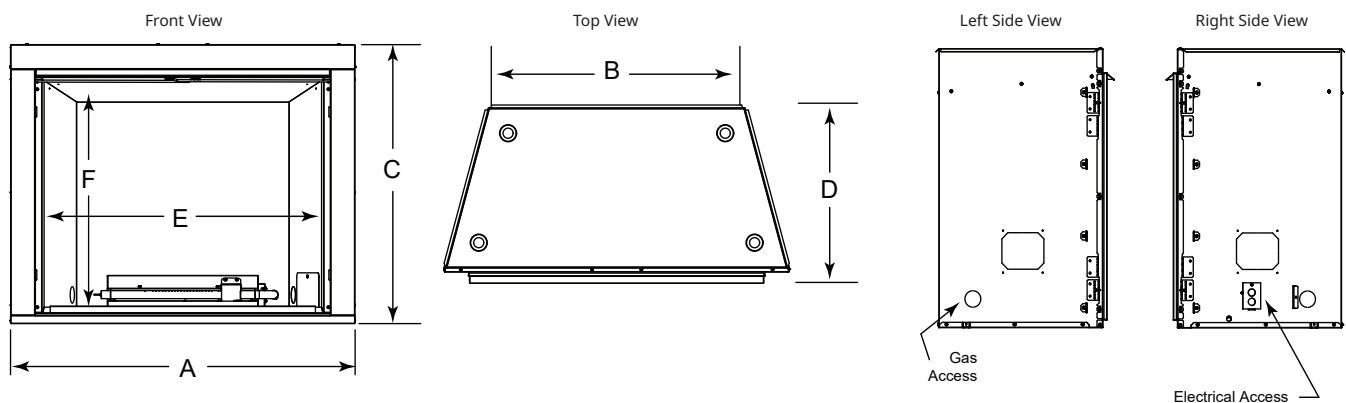

COURTYARD

36" & 42" OUTDOOR GAS FIREPLACE

NEW PRODUCT INTRODUCTION

WHAT'S STAYED THE SAME?

- Heat output (up to 55,000 BTUs)
- Interior panel options of traditional brick, herringbone or stainless steel
- Orderable SKU with traditional concrete interior

WHAT'S CHANGED?

- Viewing area and framing dimensions
- Built-to-order units require an interior panel (ordered separately)
- Stainless steel interior panel now available as a choice versus standard
- Traditional burner only, no modern option available
- Indoor-rated vent-free conversion kit available
- Optional drain pan

Model	Front Width A		Back Width B		Height C		Depth D		Viewing Area E x F
	Unit	Framing	Unit	Framing	Unit	Framing	Unit	Framing	
Courtyard 36"	36" [914]	42-1/2" [1080]	31-1/4" [794]	42-1/2" [1080]	34" [864]	34-1/4" [870]	20" [508]	20-1/4" [514]	36" x 30" [914 x 762]
Courtyard 42"	42" [1067]	48-1/2" [1232]	37-1/4" [946]	48-1/2" [1232]	34" [864]	34-1/4" [870]	20" [508]	20-1/4" [514]	42" x 30" [1067 x 762]

Dimensions are in inches and millimeters. Product information is not complete and is subject to change without notice. Product installation must adhere strictly to instructions shipped with product. We recommend measuring individual units at installation. NOTE: Combustible material should not cover the face. Refer to installation manual for detailed specifications on installing this product. Hearth & Home Technologies® reserves the right to update units periodically. The flame and glass media appearance may vary based on the type of fuel burned. Actual product appearance, including flame, may differ from product images.