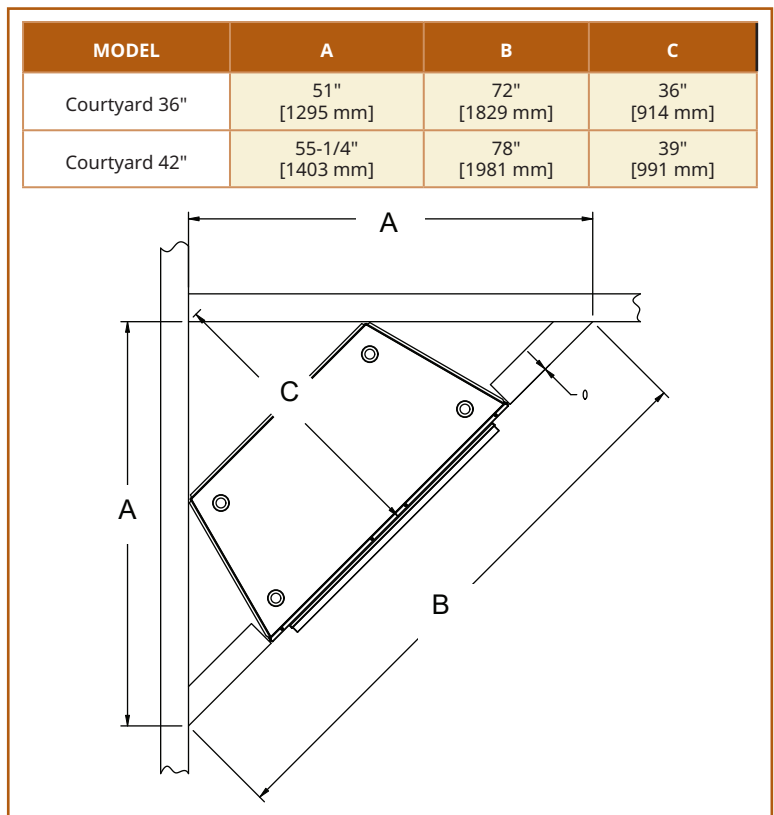

COURTYARD

36" & 42" OUTDOOR GAS FIREPLACE

NEW PRODUCT INTRODUCTION

WHAT'S STAYED THE SAME?

- Heat output (up to 55,000 BTUs)
- Interior panel options of traditional brick, herringbone or stainless steel
- Orderable SKU with traditional concrete interior

Model	Front Width A		Back Width B		Height C		Depth D		Viewing Area E x F
	Unit	Framing	Unit	Framing	Unit	Framing	Unit	Framing	
Courtyard 36"	36" [914]	42-1/2" [1080]	31-1/4" [794]	42-1/2" [1080]	34" [864]	34-1/4" [870]	20" [508]	20-1/4" [514]	36" x 30" [914 x 762]
Courtyard 42"	42" [1067]	48-1/2" [1232]	37-1/4" [946]	48-1/2" [1232]	34" [864]	34-1/4" [870]	20" [508]	20-1/4" [514]	42" x 30" [1067 x 762]