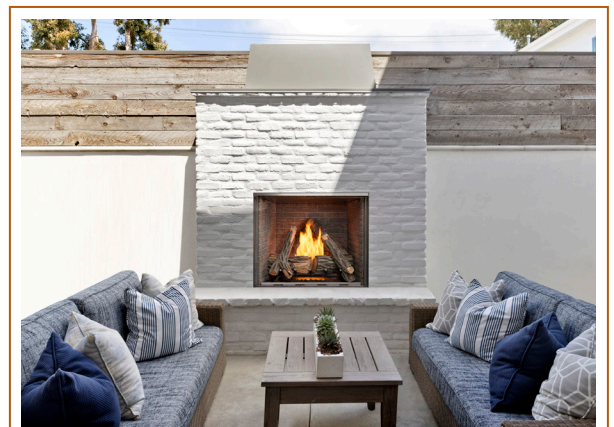

COURTYARD

36" & 42" OUTDOOR GAS FIREPLACE

NEW PRODUCT INTRODUCTION

Courtyard 42" shown with premium gray herringbone brick interior and high definition logs

PRODUCT OVERVIEW

Customers can expand their livable area and extend the outdoor season with the Outdoor Lifestyles® Courtyard. The best-selling outdoor gas fireplace features big flames, realistic logs, and a wide range of interior panels to fit their style.

PRODUCT FEATURES

- Big presence in 36" and 42" widths
- Enjoy ambiance and supplemental heat (55,000 BTUs) for outdoor time
- Flush hearth design and traditional aesthetic for realistic appearance
- Brick interior options or stainless steel to fit your look
- Wall switch for ON/OFF control and optional timer

Courtyard 36" shown with premium brown traditional brick interior and high definition logs

POSITIONING

The Courtyard outdoor gas fireplace is positioned as a mid-range and a premium offering.

COURTYARD

36" & 42" OUTDOOR GAS FIREPLACE

NEW PRODUCT INTRODUCTION

WHAT'S STAYED THE SAME?

- Heat output (up to 55,000 BTUs)
- Interior panel options of traditional brick, herringbone or stainless steel
- Orderable SKU with traditional concrete interior