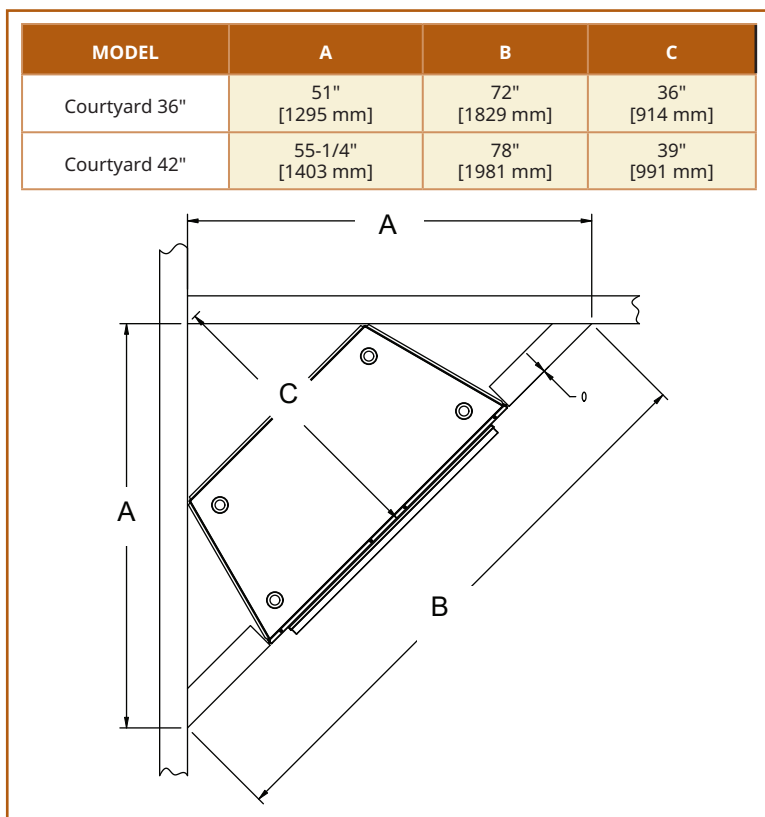

Courtyard 36" shown with premium brown traditional brick interior and high definition logs

POSITIONING

The Courtyard outdoor gas fireplace is positioned as a mid-range and a premium offering.

COURTYARD

36" & 42" OUTDOOR GAS FIREPLACE

Model	Front Width A		Back Width B		Height C		Depth D		Viewing Area E x F
	Unit	Framing	Unit	Framing	Unit	Framing	Unit	Framing	
Courtyard 36"	36" [914]	42-1/2" [1080]	31-1/4" [794]	42-1/2" [1080]	34" [864]	34-1/4" [870]	20" [508]	20-1/4" [514]	36" x 30" [914 x 762]
Courtyard 42"	42" [1067]	48-1/2" [1232]	37-1/4" [946]	48-1/2" [1232]	34" [864]	34-1/4" [870]	20" [508]	20-1/4" [514]	42" x 30" [1067 x 762]