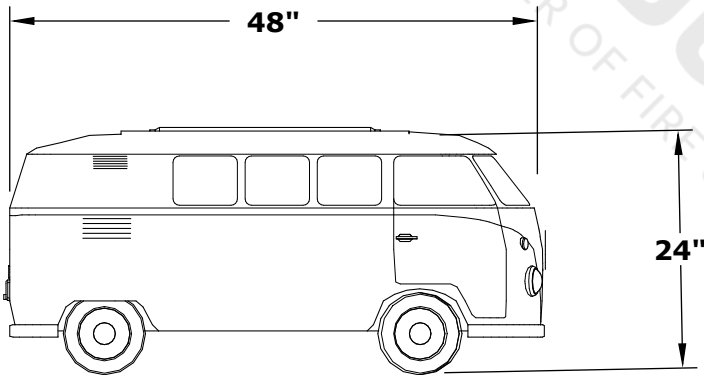

# CLASSIC BUS FIRE PIT

OPT-BUS4824-BWC  
 OPT-BUS4824-BWC-12V  
 OPT-BUS4824-BWC-EKIT  
 BTU OUTPUT: 40,000

ISOMETRIC VIEW

TOP VIEW

RIGHT SIDE VIEW

FRONT SIDE VIEW

Fire Pit Material: GFRC Concrete  
 Pan Material: 304 Stainless Steel  
 Burner Material: 304 Stainless Steel  
 Standard 2" Depth on all pans