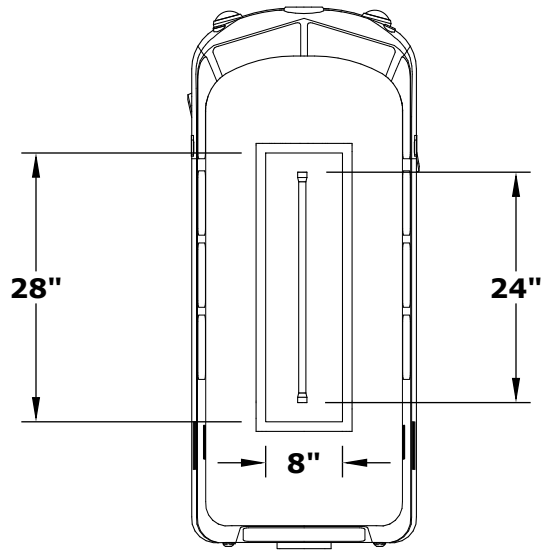

# CLASSIC BUS FIRE PIT

OPT-BUS4824-BWC  
 OPT-BUS4824-BWC-12V  
 OPT-BUS4824-BWC-EKIT  
 BTU OUTPUT: 40,000

ISOMETRIC VIEW

TOP VIEW

RIGHT SIDE VIEW

FRONT SIDE VIEW

Fire Pit Material: GFRC Concrete  
 Pan Material: 304 Stainless Steel  
 Burner Material: 304 Stainless Steel  
 Standard 2" Depth on all pans