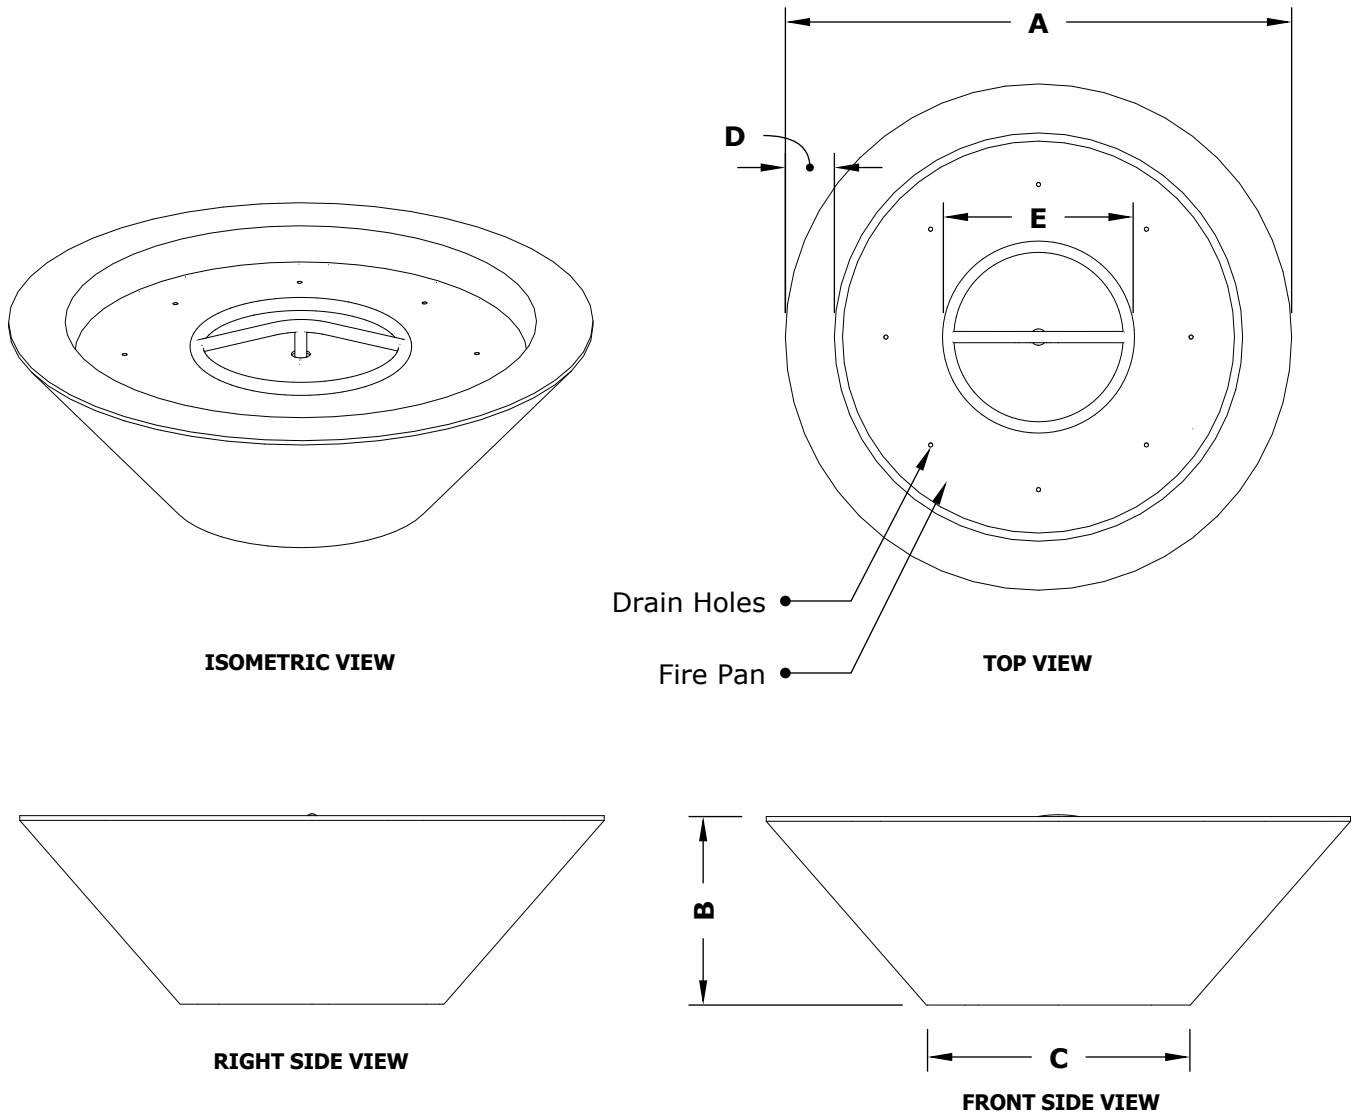

CAZO FIRE BOWL- GFRC CONCRETE

SKU	A	B	C	D	E	BTU
OPT-24RFO	24"	9"	9"	2"	8" Single Ring	45,000
OPT-31RFO	31"	10"	10"	3"	12" Single Ring	65,000
OPT-36RFO	36"	12"	14"	3"	12" Single Ring	65,000
OPT-48RFO	48"	16"	20"	2.5"	18" Double Ring	160,000
OPT-24RFOE12V	24"	9"	9"	2"	8" Single Ring	45,000
OPT-31RFOE12V	31"	10"	10"	3"	12" Single Ring	65,000
OPT-36RFOE12V	36"	12"	14"	3"	12" Single Ring	65,000
OPT-48RFOE12V	48"	16"	20"	2.5"	18" Double Ring	160,000

Fire Bowl Material: GFRC Concrete
 Finish: Smooth Finish
 Pan Material: 304 Stainless Steel
 Burner Material: 304 Stainless Steel

12V ELECTRONIC IGNITION
 ANSI Z21.97-(2017) / CSA 2.41-(2017)

Includes: Pan, Burner, NG or LP orifice, Whistle Free Hose, Black Lava Rock.