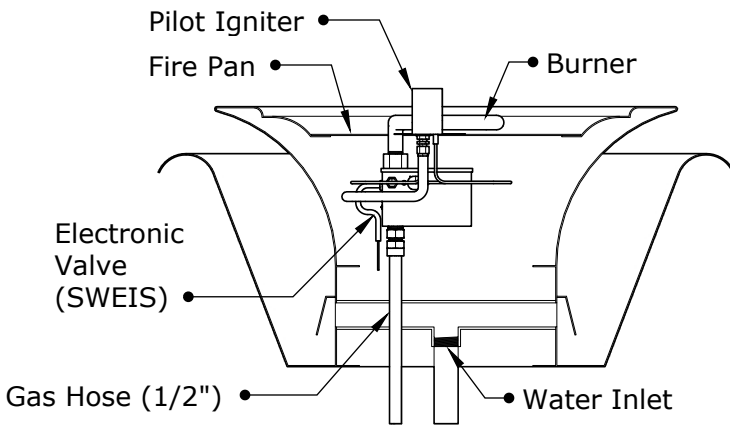

COPPER CAZO FIRE AND WATER BOWL, 360° SPILL

ISOMETRIC VIEW

TOP SIDE VIEW

FRONT SIDE VIEW

SECTION VIEW

BOTTOM SIDE VIEW

SKU	A1	A2	B	C1	C2	D	E	BTU
OPT-30FW360	30"	24"	16"	13.5"	11"	15"	9"	45,000
OPT-30FW360E12V	30"	24"	16"	13.5"	11"	15"	9"	45,000
OPT-36FW360	36"	24"	20"	13.5"	11"	15"	13"	45,000
OPT-36FW360E12V	36"	24"	20"	13.5"	11"	15"	13"	45,000

Fire Pit Material: Copper
 Finish: Smooth, Patina Finish
 Pan Material: 304 Stainless Steel
 Burner Material: 304 Stainless Steel

 **12V/110V ELECTRONIC IGNITION**
 ANSI Z21.97-(2017) / CSA 2.41-(2017)

Match Lit Units Includes: Bowl, Pan, Burner, Whistle Free Hoses, Lava Rock.

12V Units Includes: Bowl, Pan, Burner, Whistle Free Hoses, 12V Electronic Valve, Igniter Pilot, 12-14V Transformer, Lava Rock.

Bowl Section View