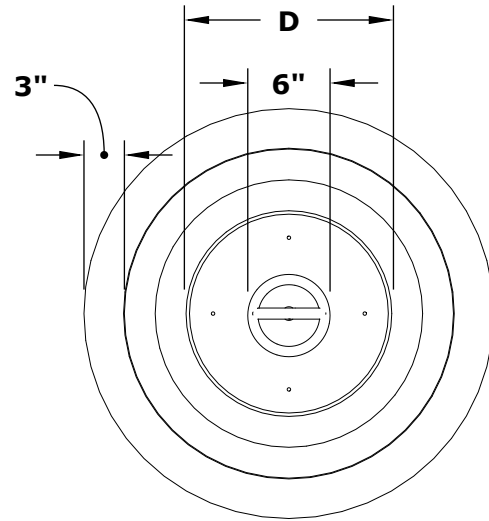

COPPER CAZO FIRE AND WATER BOWL, 360° SPILL

ISOMETRIC VIEW

TOP SIDE VIEW

FRONT SIDE VIEW

SECTION VIEW

BOTTOM SIDE VIEW

SKU	A1	A2	B	C1	C2	D	E	BTU
OPT-30FW360	30"	24"	16"	13.5"	11"	15"	9"	45,000
OPT-30FW360E12V	30"	24"	16"	13.5"	11"	15"	9"	45,000
OPT-36FW360	36"	24"	20"	13.5"	11"	15"	13"	45,000
OPT-36FW360E12V	36"	24"	20"	13.5"	11"	15"	13"	45,000

Bowl Section View