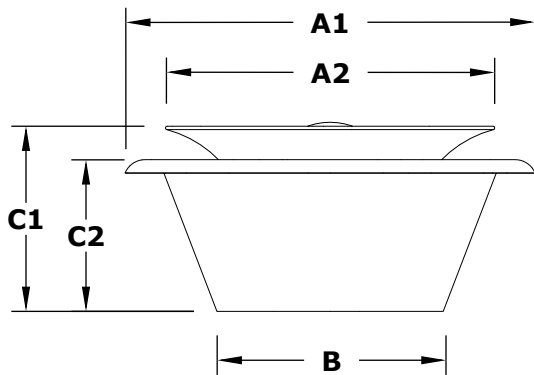

COPPER CAZO FIRE AND WATER BOWL, 360° SPILL

ISOMETRIC VIEW

TOP SIDE VIEW

FRONT SIDE VIEW

SECTION VIEW

BOTTOM SIDE VIEW

SKU	A1	A2	B	C1	C2	D	E	BTU
OPT-30FW360	30"	24"	16"	13.5"	11"	15"	9"	45,000
OPT-30FW360E12V	30"	24"	16"	13.5"	11"	15"	9"	45,000
OPT-36FW360	36"	24"	20"	13.5"	11"	15"	13"	45,000
OPT-36FW360E12V	36"	24"	20"	13.5"	11"	15"	13"	45,000

Bowl Section View