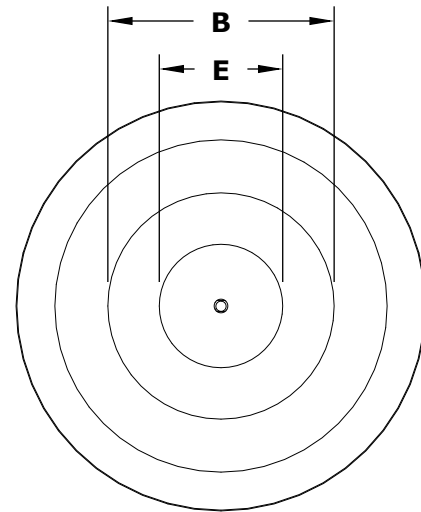

COPPER CAZO FIRE AND WATER BOWL, 360° SPILL

ISOMETRIC VIEW

TOP SIDE VIEW

FRONT SIDE VIEW

SECTION VIEW

BOTTOM SIDE VIEW

SKU	A1	A2	B	C1	C2	D	E	BTU
OPT-30FW360	30"	24"	16"	13.5"	11"	15"	9"	45,000
OPT-30FW360E12V	30"	24"	16"	13.5"	11"	15"	9"	45,000
OPT-36FW360	36"	24"	20"	13.5"	11"	15"	13"	45,000
OPT-36FW360E12V	36"	24"	20"	13.5"	11"	15"	13"	45,000

Fire Pit Material: Copper
 Finish: Smooth, Patina Finish
 Pan Material: 304 Stainless Steel
 Burner Material: 304 Stainless Steel

 **12V/110V ELECTRONIC IGNITION**
 ANSI Z21.97-(2017) / CSA 2.41-(2017)

Bowl Section View