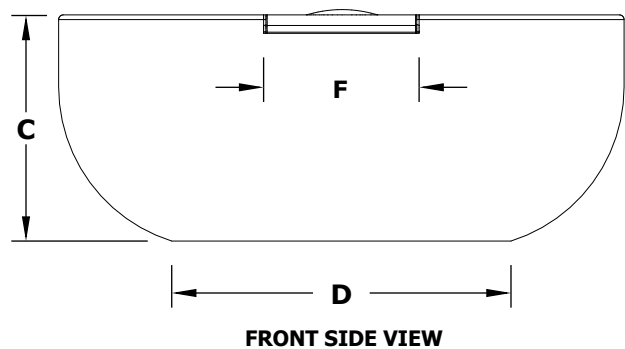

AVALON FIRE WATER BOWL - GFRC CONCRETE

ISOMETRIC VIEW

RIGHT SIDE VIEW

SKU	A	B	C	D	E	F	BTU	GPM
OPT-AVLFW24	24"	8"	10"	13"	2.5"	8"	45,000	7-10
OPT-AVLFW30	30"	12"	12"	18"	3.5"	8"	65,000	7-10
OPT-AVLFW36	36"	12"	12"	20"	4"	10"	65,000	7-10

Fire Pit Material: GFRC Concrete
 Finish: Smooth Finish
 Pan Material: 304 Stainless Steel
 Burner Material: 304 Stainless Steel

12V ELECTRONIC IGNITION
 ANSI Z21.97-(2017) / CSA 2.41-(2017)

Includes: Pan, Burner, Whistle Free Hoses, Copper Scupper, Black Lava Rock.

AVALON FIRE WATER BOWL - GFRC CONCRETE

ISOMETRIC VIEW

Fire Pit Material: GFRC Concrete
Finish: Smooth Finish
Pan Material: 304 Stainless Steel
Burner Material: 304 Stainless Steel

12V ELECTRONIC IGNITION
ANSI Z21.97-(2017) / CSA 2.41-(2017)