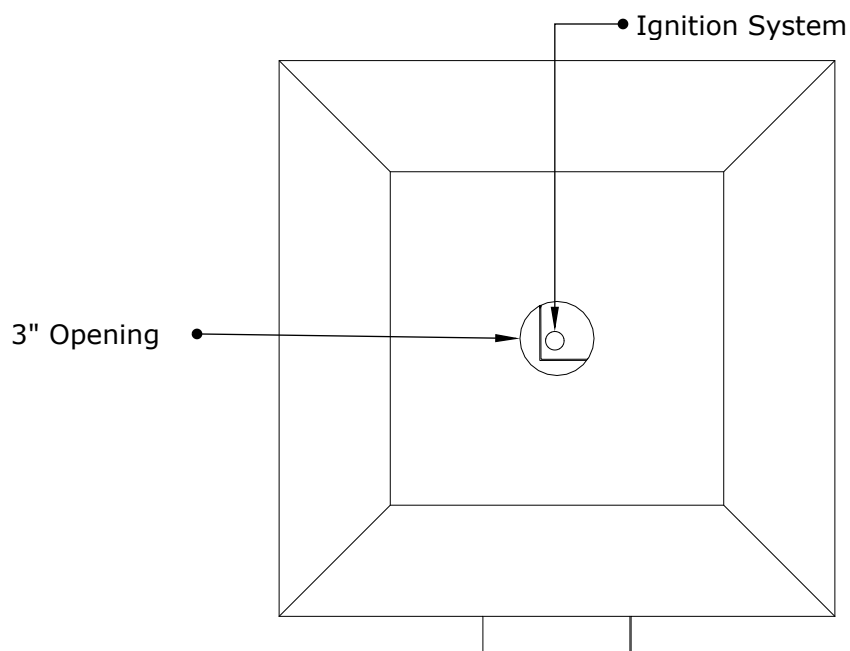

AVALON FIRE WATER BOWL - GFRC CONCRETE

ISOMETRIC VIEW

RIGHT SIDE VIEW

SKU	A	B	C	D	E	F	BTU	GPM
OPT-AVLFW24	24"	8"	10"	13"	2.5"	8"	45,000	7-10
OPT-AVLFW30	30"	12"	12"	18"	3.5"	8"	65,000	7-10
OPT-AVLFW36	36"	12"	12"	20"	4"	10"	65,000	7-10

Fire Pit Material: GFRC Concrete
 Finish: Smooth Finish
 Pan Material: 304 Stainless Steel
 Burner Material: 304 Stainless Steel

12V ELECTRONIC IGNITION
 ANSI Z21.97-(2017) / CSA 2.41-(2017)

Includes: Pan, Burner, Whistle Free Hoses, Copper Scupper, Black Lava Rock.

AVALON FIRE WATER BOWL - GFRC CONCRETE

ISOMETRIC VIEW

Fire Pit Material: GFRC Concrete
Finish: Smooth Finish
Pan Material: 304 Stainless Steel
Burner Material: 304 Stainless Steel

12V ELECTRONIC IGNITION
ANSI Z21.97-(2017) / CSA 2.41-(2017)