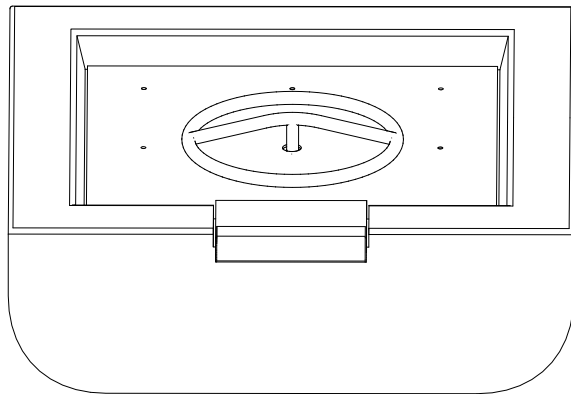

AVALON FIRE WATER BOWL - GFRC CONCRETE

ISOMETRIC VIEW

RIGHT SIDE VIEW

SKU	A	B	C	D	E	F	BTU	GPM
OPT-AVLFW24	24"	8"	10"	13"	2.5"	8"	45,000	7-10
OPT-AVLFW30	30"	12"	12"	18"	3.5"	8"	65,000	7-10
OPT-AVLFW36	36"	12"	12"	20"	4"	10"	65,000	7-10

Fire Pit Material: GFRC Concrete
 Finish: Smooth Finish
 Pan Material: 304 Stainless Steel
 Burner Material: 304 Stainless Steel

12V ELECTRONIC IGNITION
 ANSI Z21.97-(2017) / CSA 2.41-(2017)

Includes: Pan, Burner, Whistle Free Hoses, Copper Scupper, Black Lava Rock.

AVALON FIRE WATER BOWL - GFRC CONCRETE

ISOMETRIC VIEW

Fire Pit Material: GFRC Concrete
Finish: Smooth Finish
Pan Material: 304 Stainless Steel
Burner Material: 304 Stainless Steel

12V ELECTRONIC IGNITION
ANSI Z21.97-(2017) / CSA 2.41-(2017)