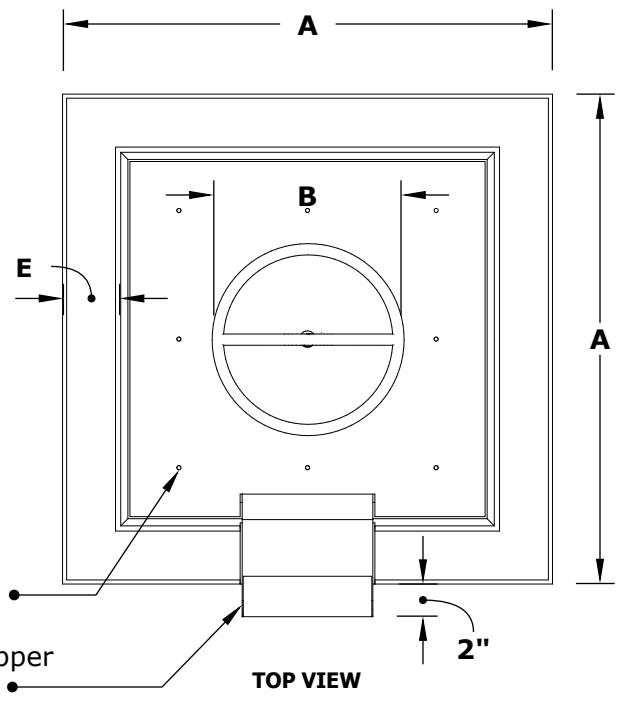

AVALON FIRE WATER BOWL - GFRC CONCRETE

ISOMETRIC VIEW

RIGHT SIDE VIEW

SKU	A	B	C	D	E	F	BTU	GPM
OPT-AVLFW24	24"	8"	10"	13"	2.5"	8"	45,000	7-10
OPT-AVLFW30	30"	12"	12"	18"	3.5"	8"	65,000	7-10
OPT-AVLFW36	36"	12"	12"	20"	4"	10"	65,000	7-10

AVALON FIRE WATER BOWL - GFRC CONCRETE

ISOMETRIC VIEW

Fire Pit Material: GFRC Concrete
Finish: Smooth Finish
Pan Material: 304 Stainless Steel
Burner Material: 304 Stainless Steel

12V ELECTRONIC IGNITION
ANSI Z21.97-(2017) / CSA 2.41-(2017)