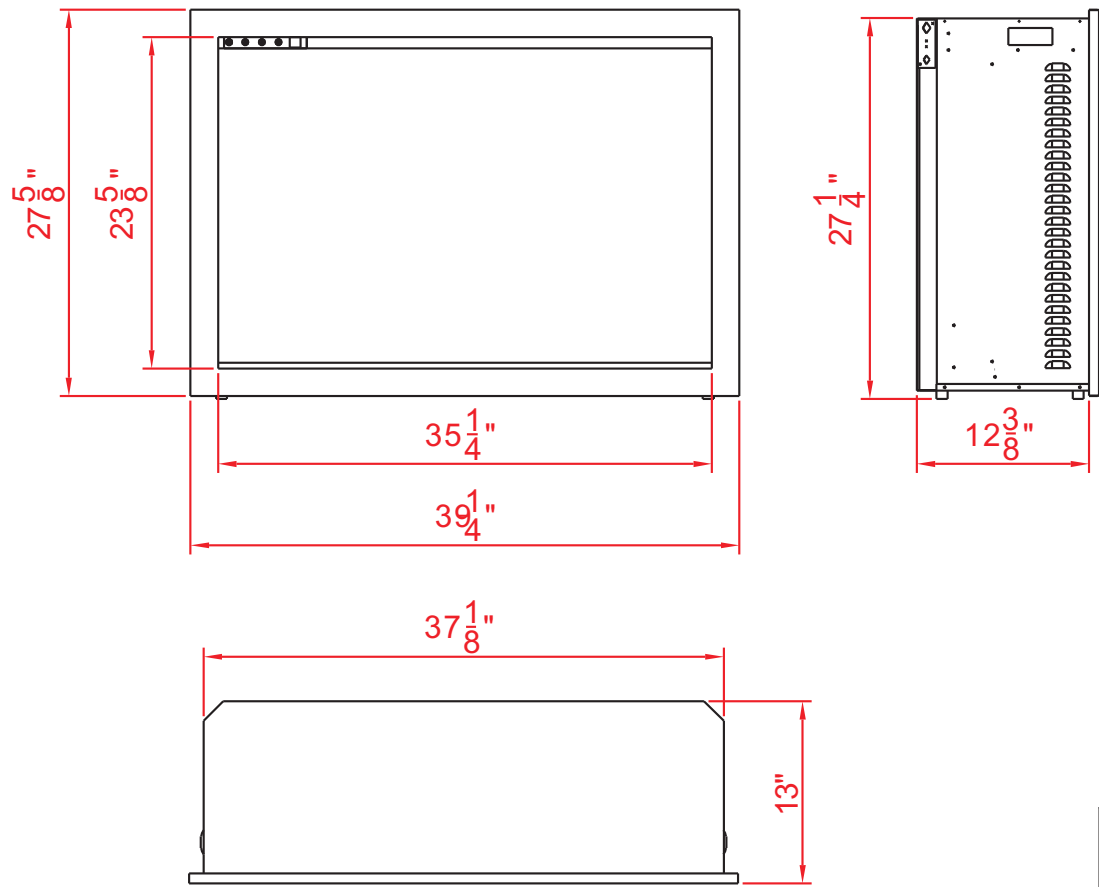

Amantii

SERIES TRADITIONAL	MODEL TRD-33		REV 1
SCALE 1"=1'-0"	DATE: 8/5/2019		SHEET 1 OF 1

TECHNICAL SPECIFICATIONS

VOLTS	120V 60Hz	
AMPS	10	
WATTS	1200 W	
HEATER	HIGH	1200 watts
	LOW	600 watts
NO HEATER	22 watts	
LAMPS	TYPE	LED
	WATTS	
	TOTAL WATTS	22 watts
ROTOR MOTOR	1 at 5 watts	
HEIGHT,WIDTH,DEPTH	27 1/4" x 37 1/8" x 12 3/8"	
GLASS VIEWING OPENING	23 5/8" X 35 1/4"	
GLASS SIZE	23 5/8" X 35 1/4"	
SHIPPING SIZE	29 5/8" x 41 6/8" x 15 4/8"	
SHIPPING WEIGHT	81.6 lbs	
GLASS FRONT	UNIT	
		Included
PLUG LOCATION	Left Side	
CORD LENGTH	76"	
APPROX. HEATING AREA	400 sq ft	

Amantii

SERIES	MODEL		REV
TRADITIONAL	TRD-38		1
SCALE 1"=1'-0"	DATE: 8/5/2019	SHEET 1 OF 1	

TECHNICAL SPECIFICATIONS

VOLTS	120V 60Hz	
AMPS	10	
WATTS	1200 W	
HEATER	HIGH	1200 watts
	LOW	600 watts
NO HEATER	22 watts	
LAMPS	TYPE	LED
	WATTS	
	TOTAL WATTS	22 watts
ROTOR MOTOR	1 at 5 watts	
HEIGHT,WIDTH,DEPTH	31 5/8" x 43 1/4" x 13 3/4"	
GLASS VIEWING OPENING	28 1/8" X 41 3/8"	
GLASS SIZE	28 1/8" X 41 3/8"	
SHIPPING SIZE	34" x 47 6/8" x 16 7/8"	
SHIPPING WEIGHT	104.7 lbs	
GLASS FRONT	UNIT	
		Included
PLUG LOCATION	Left Side	
CORD LENGTH	76"	
APPROX. HEATING AREA	400 sq ft	

Amantii

SERIES	MODEL		REV
TRADITIONAL	TRD-44		1
SCALE 1"=1'-0"	DATE: 8/5/2019	SHEET 1 OF 1	

TECHNICAL SPECIFICATIONS

VOLTS	120V 60Hz	
AMPS	10	
WATTS	1200 W	
HEATER	HIGH	1200 watts
	LOW	600 watts
NO HEATER	22 watts	
LAMPS	TYPE	LED
	WATTS	
	TOTAL WATTS	22 watts
ROTOR MOTOR	1 at 5 watts	
HEIGHT,WIDTH,DEPTH	41 1/8" x 47 1/4" x 13 3/4"	
GLASS VIEWING OPENING	38 5/8" X 45 3/8"	
GLASS SIZE	38 5/8" X 45 3/8"	
SHIPPING SIZE	44" x 51 6/8" x 16 7/8"	
SHIPPING WEIGHT	150.6 lbs	
	UNIT	
GLASS FRONT	Included	
PLUG LOCATION	Left Side	
CORD LENGTH	76"	
APPROX. HEATING AREA	400 sq ft	