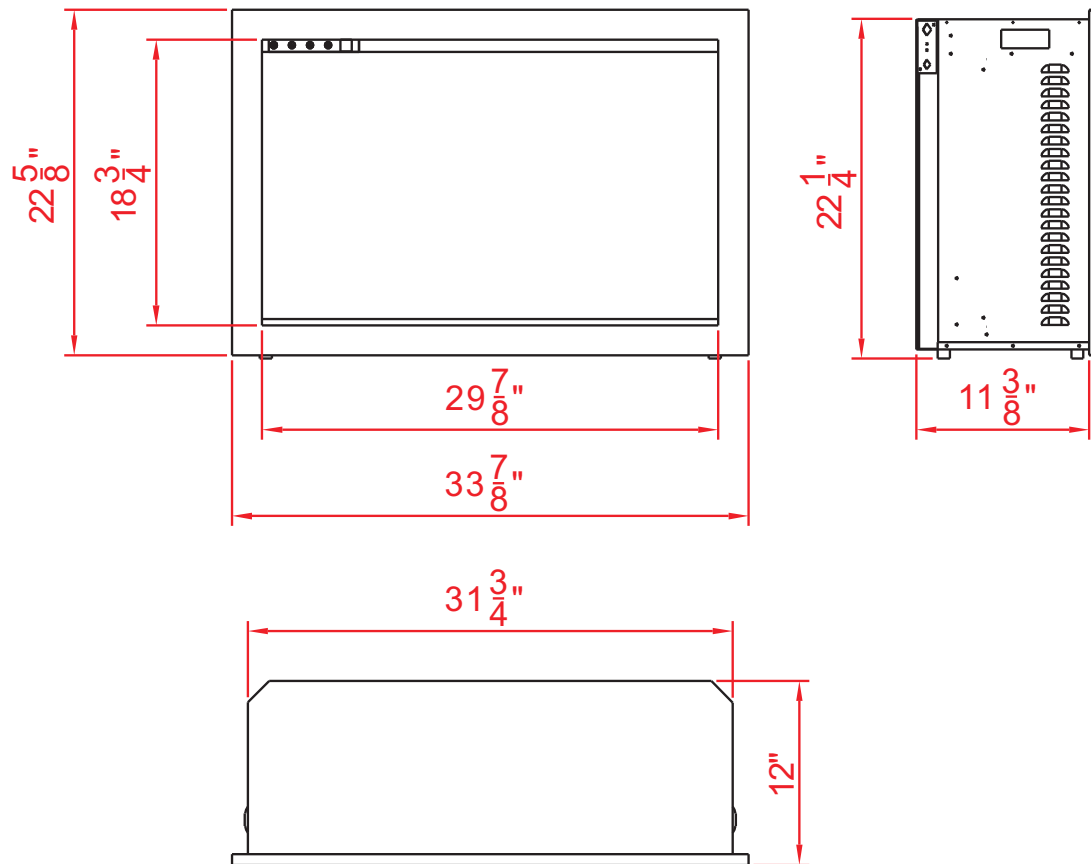

TECHNICAL SPECIFICATIONS

VOLTS	120V 60Hz	
AMPS	10	
WATTS	1200 W	
HEATER	HIGH	1200 watts
	LOW	600 watts
NO HEATER	22 watts	
LAMPS	TYPE	LED
	WATTS	
	TOTAL WATTS	22 watts
ROTOR MOTOR	1 at 5 watts	
HEIGHT,WIDTH,DEPTH	$22\frac{1}{4}$" x $31\frac{3}{4}$" x $11\frac{3}{8}$"	
GLASS VIEWING OPENING	$18\frac{3}{4}$" X $29\frac{7}{8}$"	
GLASS SIZE	$18\frac{3}{4}$" X $29\frac{7}{8}$"	
SHIPPING SIZE	$24\frac{5}{8}$" x $36\frac{2}{8}$" x $14\frac{5}{8}$"	
SHIPPING WEIGHT	60.6 lbs	
GLASS FRONT	UNIT	
		Included
PLUG LOCATION	Left Side	
CORD LENGTH	76"	
APPROX. HEATING AREA	400 sq ft	

Amantii

SERIES TRADITIONAL	MODEL TRD-33		REV 1
SCALE 1"=1'-0"	DATE: 8/5/2019		SHEET 1 OF 1