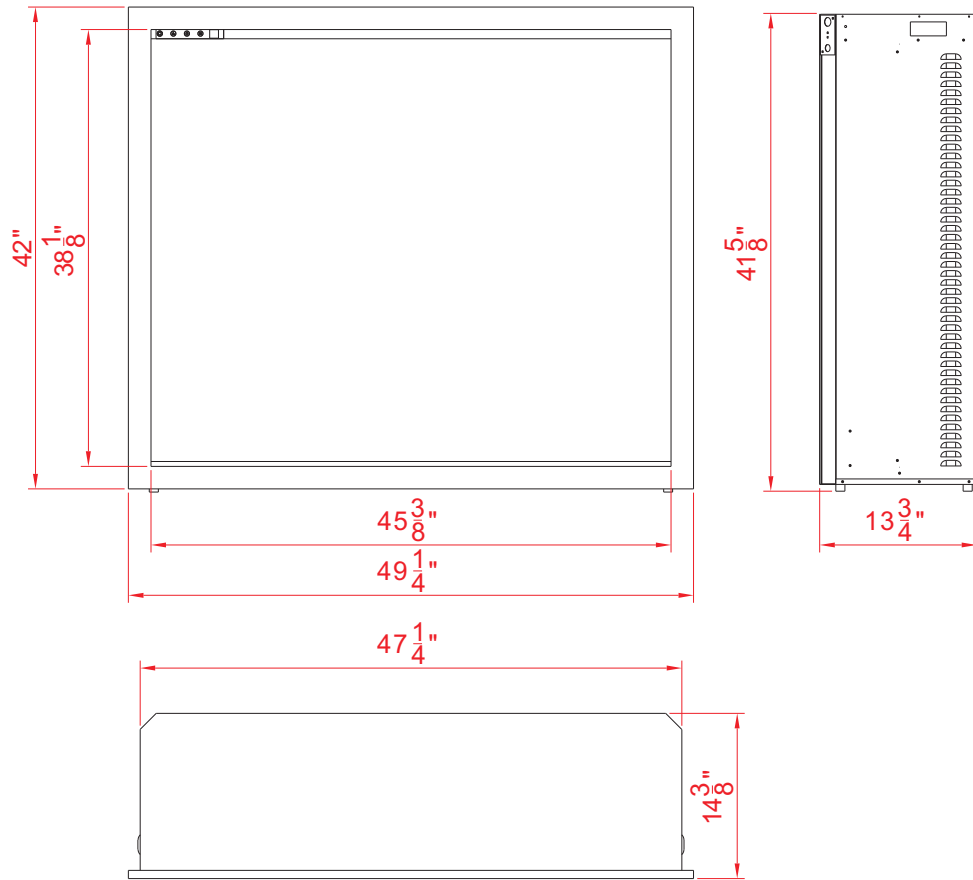

Amantii

SERIES TRADITIONAL	MODEL TRD-33		REV 1
SCALE 1"=1'-0"	DATE: 8/5/2019		SHEET 1 OF 1

TECHNICAL SPECIFICATIONS

VOLTS	120V 60Hz	
AMPS	10	
WATTS	1200 W	
HEATER	HIGH	1200 watts
	LOW	600 watts
NO HEATER	22 watts	
LAMPS	TYPE	LED
	WATTS	
	TOTAL WATTS	22 watts
ROTOR MOTOR	1 at 5 watts	
HEIGHT,WIDTH,DEPTH	27 1/4" x 37 1/8" x 12 3/8"	
GLASS VIEWING OPENING	23 5/8" X 35 1/4"	
GLASS SIZE	23 5/8" X 35 1/4"	
SHIPPING SIZE	29 5/8" x 41 6/8" x 15 4/8"	
SHIPPING WEIGHT	81.6 lbs	
GLASS FRONT	UNIT	
		Included
PLUG LOCATION	Left Side	
CORD LENGTH	76"	
APPROX. HEATING AREA	400 sq ft	

Amantii

SERIES	MODEL		REV
TRADITIONAL	TRD-38		1
SCALE 1"=1'-0"	DATE: 8/5/2019	SHEET 1 OF 1	

TECHNICAL SPECIFICATIONS

VOLTS	120V 60Hz	
AMPS	10	
WATTS	1200 W	
HEATER	HIGH	1200 watts
	LOW	600 watts
NO HEATER	22 watts	
LAMPS	TYPE	LED
	WATTS	
	TOTAL WATTS	22 watts
ROTOR MOTOR	1 at 5 watts	
HEIGHT,WIDTH,DEPTH	31 5/8" x 43 1/4" x 13 3/4"	
GLASS VIEWING OPENING	28 1/8" X 41 3/8"	
GLASS SIZE	28 1/8" X 41 3/8"	
SHIPPING SIZE	34" x 47 6/8" x 16 7/8"	
SHIPPING WEIGHT	104.7 lbs	
GLASS FRONT	UNIT	
		Included
PLUG LOCATION	Left Side	
CORD LENGTH	76"	
APPROX. HEATING AREA	400 sq ft	

Amantii

SERIES	MODEL		REV
TRADITIONAL	TRD-44		1
SCALE 1"=1'-0"	DATE: 8/5/2019	SHEET 1 OF 1	

TECHNICAL SPECIFICATIONS

VOLTS	120V 60Hz	
AMPS	10	
WATTS	1200 W	
HEATER	HIGH	1200 watts
	LOW	600 watts
NO HEATER	22 watts	
LAMPS	TYPE	LED
	WATTS	
	TOTAL WATTS	22 watts
ROTOR MOTOR	1 at 5 watts	
HEIGHT,WIDTH,DEPTH	41 1/8" x 47 1/4" x 13 3/4"	
GLASS VIEWING OPENING	38 5/8" X 45 3/8"	
GLASS SIZE	38 5/8" X 45 3/8"	
SHIPPING SIZE	44" x 51 6/8" x 16 7/8"	
SHIPPING WEIGHT	150.6 lbs	
	UNIT	
GLASS FRONT	Included	
PLUG LOCATION	Left Side	
CORD LENGTH	76"	
APPROX. HEATING AREA	400 sq ft	