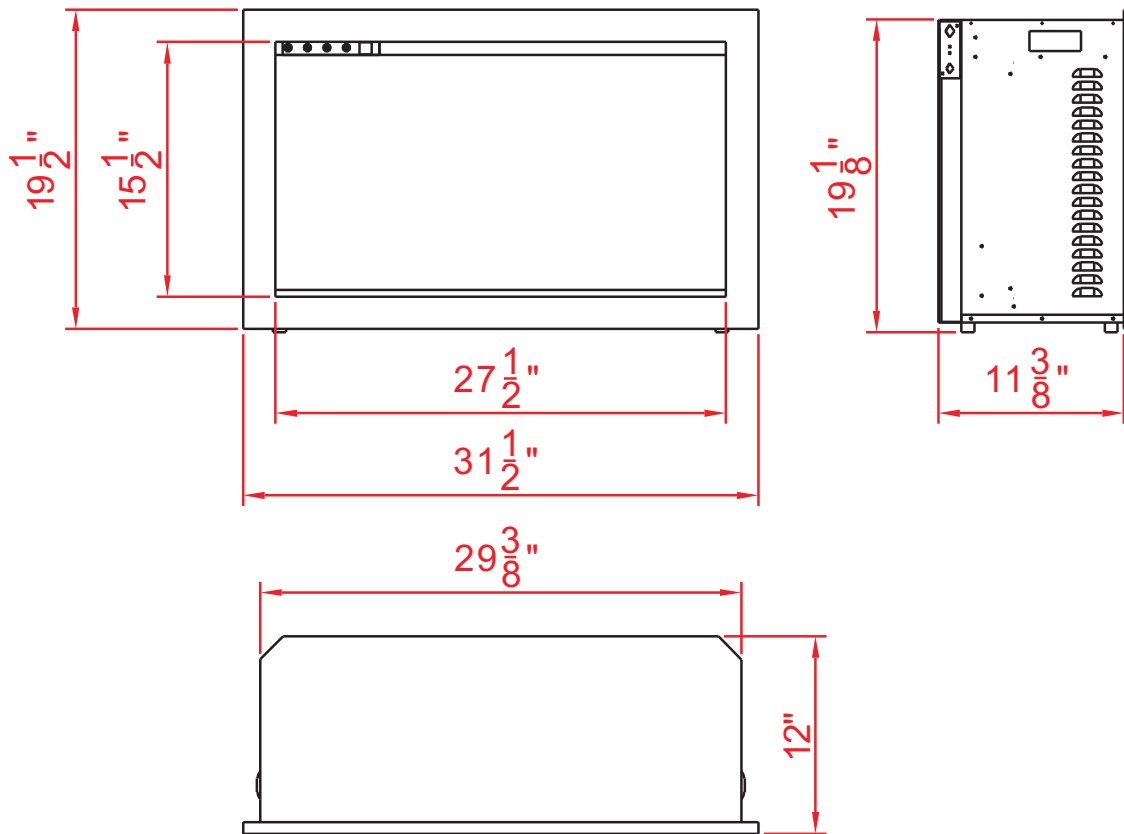

Amantii

SERIES TRADITIONAL	MODEL TRD-26		REV 1
SCALE 1"=1'-0"	DATE: 8/5/2019		SHEET 1 OF 1

TECHNICAL SPECIFICATIONS

VOLTS	120 V 60Hz	
AMPS	10	
WATTS	1200 W	
HEATER	HIGH	1200 watts
	LOW	600 watts
NO HEATER	22 watts	
LAMPS	TYPE	LED
	WATTS	
	TOTAL WATTS	22 watts
ROTOR MOTOR	1 at 5 watts	
HEIGHT,WIDTH,DEPTH	19 1/8" x 29 3/8" x 11 3/8"	
GLASS VIEWING OPENING	15 1/2" X 27 1/2"	
GLASS SIZE	15 1/2" X 27 1/2"	
SHIPPING SIZE	21 4/8" x 33 7/8" x 14 5/8"	
SHIPPING WEIGHT	52.5 lbs	
GLASS FRONT	UNIT	
		Included
PLUG LOCATION	Left Side	
CORD LENGTH	76"	
APPROX. HEATING AREA	400 sq ft	

Amantii

SERIES TRADITIONAL	MODEL TRD-33		REV 1
SCALE 1"=1'-0"	DATE: 8/5/2019		SHEET 1 OF 1

TECHNICAL SPECIFICATIONS

VOLTS	120V 60Hz	
AMPS	10	
WATTS	1200 W	
HEATER	HIGH	1200 watts
	LOW	600 watts
NO HEATER	22 watts	
LAMPS	TYPE	LED
	WATTS	
	TOTAL WATTS	22 watts
ROTOR MOTOR	1 at 5 watts	
HEIGHT,WIDTH,DEPTH	27 1/4" x 37 1/8" x 12 3/8"	
GLASS VIEWING OPENING	23 5/8" X 35 1/4"	
GLASS SIZE	23 5/8" X 35 1/4"	
SHIPPING SIZE	29 5/8" x 41 6/8" x 15 4/8"	
SHIPPING WEIGHT	81.6 lbs	
GLASS FRONT	UNIT	
		Included
PLUG LOCATION	Left Side	
CORD LENGTH	76"	
APPROX. HEATING AREA	400 sq ft	

Amantii

SERIES	MODEL		REV
TRADITIONAL	TRD-38		1
SCALE 1"=1'-0"	DATE: 8/5/2019	SHEET 1 OF 1	

TECHNICAL SPECIFICATIONS

VOLTS	120V 60Hz	
AMPS	10	
WATTS	1200 W	
HEATER	HIGH	1200 watts
	LOW	600 watts
NO HEATER	22 watts	
LAMPS	TYPE	LED
	WATTS	
	TOTAL WATTS	22 watts
ROTOR MOTOR	1 at 5 watts	
HEIGHT,WIDTH,DEPTH	31 5/8" x 43 1/4" x 13 3/4"	
GLASS VIEWING OPENING	28 1/8" X 41 3/8"	
GLASS SIZE	28 1/8" X 41 3/8"	
SHIPPING SIZE	34" x 47 6/8" x 16 7/8"	
SHIPPING WEIGHT	104.7 lbs	
GLASS FRONT	UNIT	
		Included
PLUG LOCATION	Left Side	
CORD LENGTH	76"	
APPROX. HEATING AREA	400 sq ft	