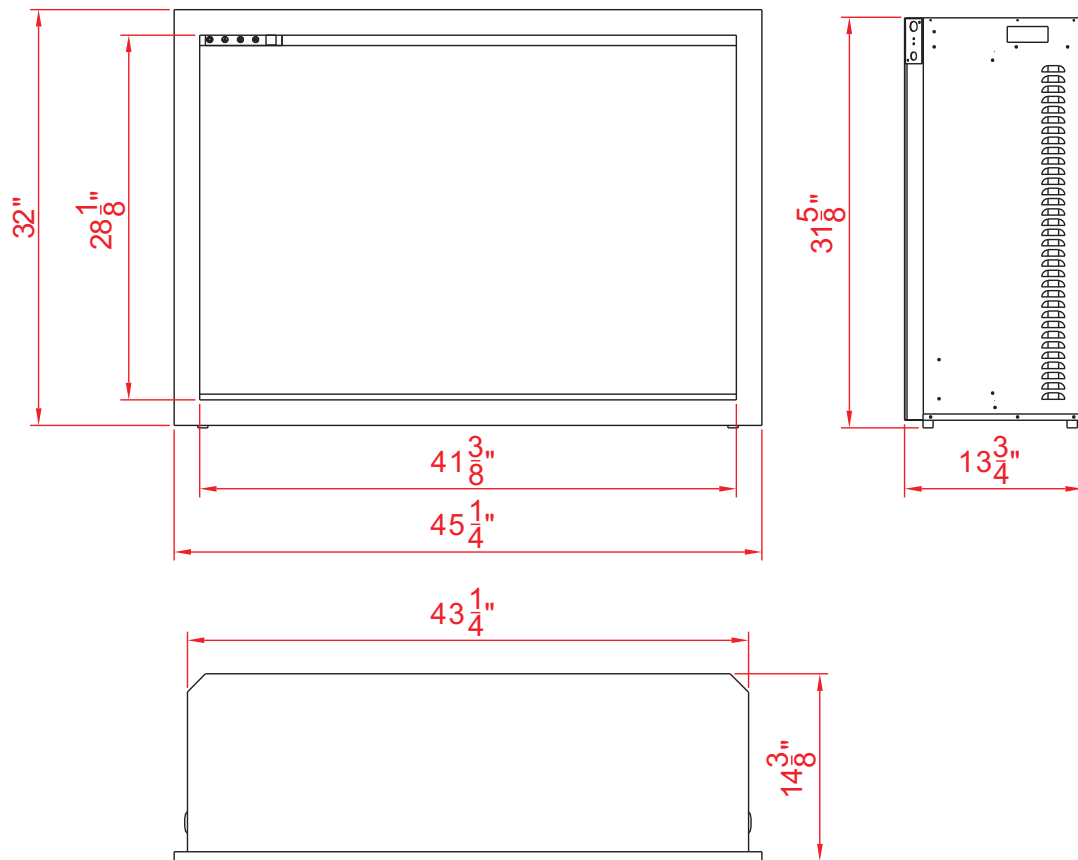

Amantii

SERIES TRADITIONAL	MODEL TRD-33		REV 1
SCALE 1"=1'-0"	DATE: 8/5/2019		SHEET 1 OF 1

TECHNICAL SPECIFICATIONS

VOLTS	120V 60Hz	
AMPS	10	
WATTS	1200 W	
HEATER	HIGH	1200 watts
	LOW	600 watts
NO HEATER	22 watts	
LAMPS	TYPE	LED
	WATTS	
	TOTAL WATTS	22 watts
ROTOR MOTOR	1 at 5 watts	
HEIGHT,WIDTH,DEPTH	27 1/4" x 37 1/8" x 12 3/8"	
GLASS VIEWING OPENING	23 5/8" X 35 1/4"	
GLASS SIZE	23 5/8" X 35 1/4"	
SHIPPING SIZE	29 5/8" x 41 6/8" x 15 4/8"	
SHIPPING WEIGHT	81.6 lbs	
GLASS FRONT	UNIT	
		Included
PLUG LOCATION	Left Side	
CORD LENGTH	76"	
APPROX. HEATING AREA	400 sq ft	

Amantii

SERIES	MODEL		REV
TRADITIONAL	TRD-38		1
SCALE 1"=1'-0"	DATE: 8/5/2019	SHEET 1 OF 1	

TECHNICAL SPECIFICATIONS

VOLTS	120V 60Hz	
AMPS	10	
WATTS	1200 W	
HEATER	HIGH	1200 watts
	LOW	600 watts
NO HEATER	22 watts	
LAMPS	TYPE	LED
	WATTS	
	TOTAL WATTS	22 watts
ROTOR MOTOR	1 at 5 watts	
HEIGHT,WIDTH,DEPTH	31 5/8" x 43 1/4" x 13 3/4"	
GLASS VIEWING OPENING	28 1/8" X 41 3/8"	
GLASS SIZE	28 1/8" X 41 3/8"	
SHIPPING SIZE	34" x 47 6/8" x 16 7/8"	
SHIPPING WEIGHT	104.7 lbs	
GLASS FRONT	UNIT	
		Included
PLUG LOCATION	Left Side	
CORD LENGTH	76"	
APPROX. HEATING AREA	400 sq ft	

Amantii

SERIES	MODEL		REV
TRADITIONAL	TRD-44		1
SCALE 1"=1'-0"	DATE: 8/5/2019	SHEET 1 OF 1	

TECHNICAL SPECIFICATIONS

VOLTS	120V 60Hz	
AMPS	10	
WATTS	1200 W	
HEATER	HIGH	1200 watts
	LOW	600 watts
NO HEATER	22 watts	
LAMPS	TYPE	LED
	WATTS	
	TOTAL WATTS	22 watts
ROTOR MOTOR	1 at 5 watts	
HEIGHT,WIDTH,DEPTH	41 1/8" x 47 1/4" x 13 3/4"	
GLASS VIEWING OPENING	38 5/8" X 45 3/8"	
GLASS SIZE	38 5/8" X 45 3/8"	
SHIPPING SIZE	44" x 51 6/8" x 16 7/8"	
SHIPPING WEIGHT	150.6 lbs	
	UNIT	
GLASS FRONT	Included	
PLUG LOCATION	Left Side	
CORD LENGTH	76"	
APPROX. HEATING AREA	400 sq ft	