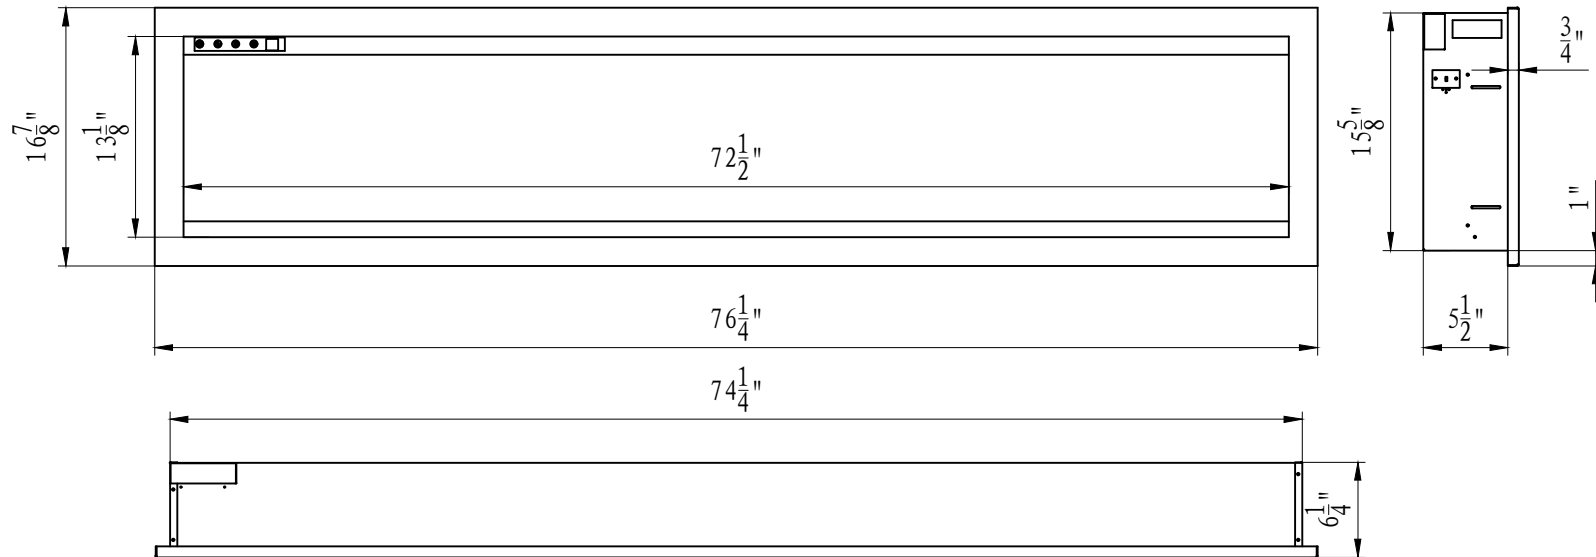

TECHNICAL SPECIFICATIONS		
VOLTS		120 V
AMPS		12.5 A
WATTS		1465 watts
HEATER	HIGH	1465 watts
	LOW	750 watts
NO HEATER		21 watts Max.
LAMPS	TYPE	LED
	TOTAL WATTS	19 watts
ROTOR MOTOR		1 at 2.9 watts
HEIGHT, WIDTH, DEPTH		15 5/8" x 50 1/4" x 5 1/2"
GLASS VIEWING OPENING		48 1/2" x 13 1/8"
SURROUND SIZE		52 1/4" x 16 7/8"
SHIPPING SIZE		59 1/2" x 10 7/8" x 21 5/8"
SHIPPING WEIGHT		82.50 LBS
	UNIT	
	GLASS FRONT	Included
PLUG LOCATION		Left Side
CORD LENGTH		70 7/8" <L<95 1/2"
APPROX. HEATING AREA		400 sq ft

Amantii

SERIES	MODEL	REV.
BESPOKE	SYM-50	1
SCALE	DATE: 22/6/2020	SHEET 1 OF 1

TECHNICAL SPECIFICATIONS		
VOLTS		120 V
AMPS		12.5 A
WATTS		1465 watts
HEATER	HIGH	1465 watts
	LOW	750 watts
NO HEATER		31 watts Max.
LAMPS	TYPE	LED
	TOTAL WATTS	28 watts
ROTOR MOTOR		1 at 2.9 watts
HEIGHT, WIDTH, DEPTH		15 5/8" x 60 1/4" x 5 1/2"
GLASS VIEWING OPENING		58 1/2" x 13 1/8"
SURROUND SIZE		62 1/4" x 16 7/8"
SHIPPING SIZE		69 1/2" x 10 7/8" x 21 5/8"
SHIPPING WEIGHT		101.20 LBS
	UNIT	
	GLASS FRONT	Included
PLUG LOCATION		Left Side
CORD LENGTH		70 7/8" <L<95 1/2"
APPROX. HEATING AREA		400 sq ft

Amantii

SERIES	MODEL	REV.
BESPOKE	SYM-60	1
SCALE	DATE: 22/6/2020	SHEET 1 OF 1

TECHNICAL SPECIFICATIONS		
VOLTS		120 V
AMPS		12.5 A
WATTS		1465 watts
HEATER	HIGH	1465 watts
	LOW	750 watts
NO HEATER		36 watts Max.
LAMPS	TYPE	LED
	TOTAL WATTS	35 watts
ROTOR MOTOR		1 at 2.9 watts
HEIGHT,WIDTH,DEPTH		15 5/8"x74 1/4 "x5 1/2 "
GLASS VIEWING OPENING		72 1/2" x13 1/8"
SURROUND SIZE		76 1/4 "x16 7/8 "
SHIPPING SIZE		85 " x 11 1/4" x 22 1/4"
SHIPPING WEIGHT		121.25 LBS
	UNIT	
	GLASS FRONT	Included
PLUG LOCATION		Left Side
CORD LENGTH		70 7/8 " <L<95 1/2 "
APPROX. HEATING AREA		400 sq ft