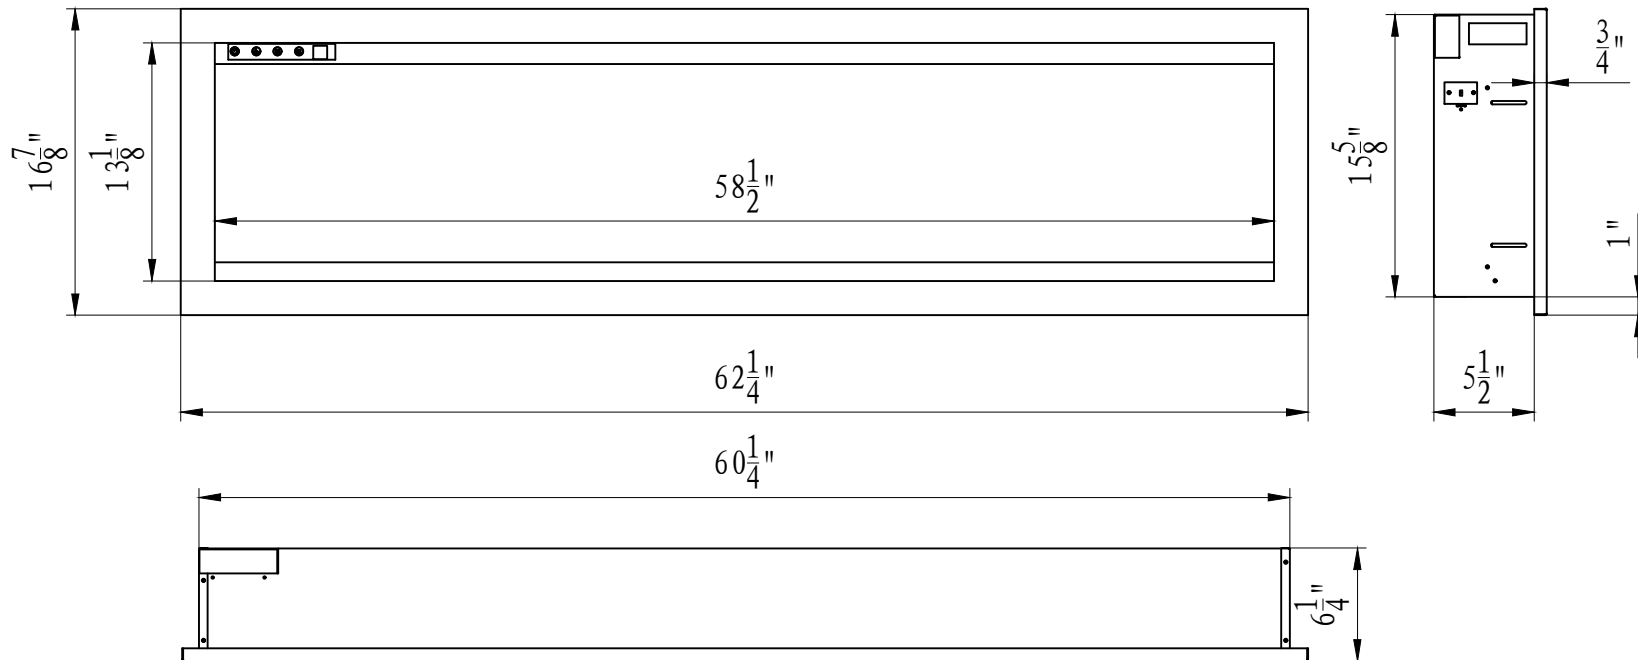

TECHNICAL SPECIFICATIONS		
VOLTS		120 V
AMPS		12.5 A
WATTS		1465 watts
HEATER	HIGH	1465 watts
	LOW	750 watts
NO HEATER		21 watts Max.
LAMPS	TYPE	LED
	TOTAL WATTS	19 watts
ROTOR MOTOR		1 at 2.9 watts
HEIGHT, WIDTH, DEPTH		15 5/8" x 50 1/4" x 5 1/2"
GLASS VIEWING OPENING		48 1/2" x 13 1/8"
SURROUND SIZE		52 1/4" x 16 7/8"
SHIPPING SIZE		59 1/2" x 10 7/8" x 21 5/8"
SHIPPING WEIGHT		82.50 LBS
	UNIT	
	GLASS FRONT	Included
PLUG LOCATION		Left Side
CORD LENGTH		70 7/8" <L<95 1/2"
APPROX. HEATING AREA		400 sq ft

Amantii

SERIES	MODEL	REV.
BESPOKE	SYM-50	1
SCALE	DATE: 22/6/2020	SHEET 1 OF 1

TECHNICAL SPECIFICATIONS		
VOLTS		120 V
AMPS		12.5 A
WATTS		1465 watts
HEATER	HIGH	1465 watts
	LOW	750 watts
NO HEATER		31 watts Max.
LAMPS	TYPE	LED
	TOTAL WATTS	28 watts
ROTOR MOTOR		1 at 2.9 watts
HEIGHT, WIDTH, DEPTH		15 5/8" x 60 1/4" x 5 1/2"
GLASS VIEWING OPENING		58 1/2" x 13 1/8"
SURROUND SIZE		62 1/4" x 16 7/8"
SHIPPING SIZE		69 1/2" x 10 7/8" x 21 5/8"
SHIPPING WEIGHT		101.20 LBS
	UNIT	
	GLASS FRONT	Included
PLUG LOCATION		Left Side
CORD LENGTH		70 7/8" <L<95 1/2"
APPROX. HEATING AREA		400 sq ft

Amantii

SERIES	MODEL	REV.
BESPOKE	SYM-60	1
SCALE	DATE: 22/6/2020	SHEET 1 OF 1

TECHNICAL SPECIFICATIONS		
VOLTS		120 V
AMPS		12.5 A
WATTS		1465 watts
HEATER	HIGH	1465 watts
	LOW	750 watts
NO HEATER		36 watts Max.
LAMPS	TYPE	LED
	TOTAL WATTS	35 watts
ROTOR MOTOR		1 at 2.9 watts
HEIGHT,WIDTH,DEPTH		15 5/8"x74 1/4 "x5 1/2 "
GLASS VIEWING OPENING		72 1/2" x13 1/8"
SURROUND SIZE		76 1/4 "x16 7/8 "
SHIPPING SIZE		85 " x 11 1/4" x 22 1/4"
SHIPPING WEIGHT		121.25 LBS
	UNIT	
	GLASS FRONT	Included
PLUG LOCATION		Left Side
CORD LENGTH		70 7/8 " <L<95 1/2 "
APPROX. HEATING AREA		400 sq ft