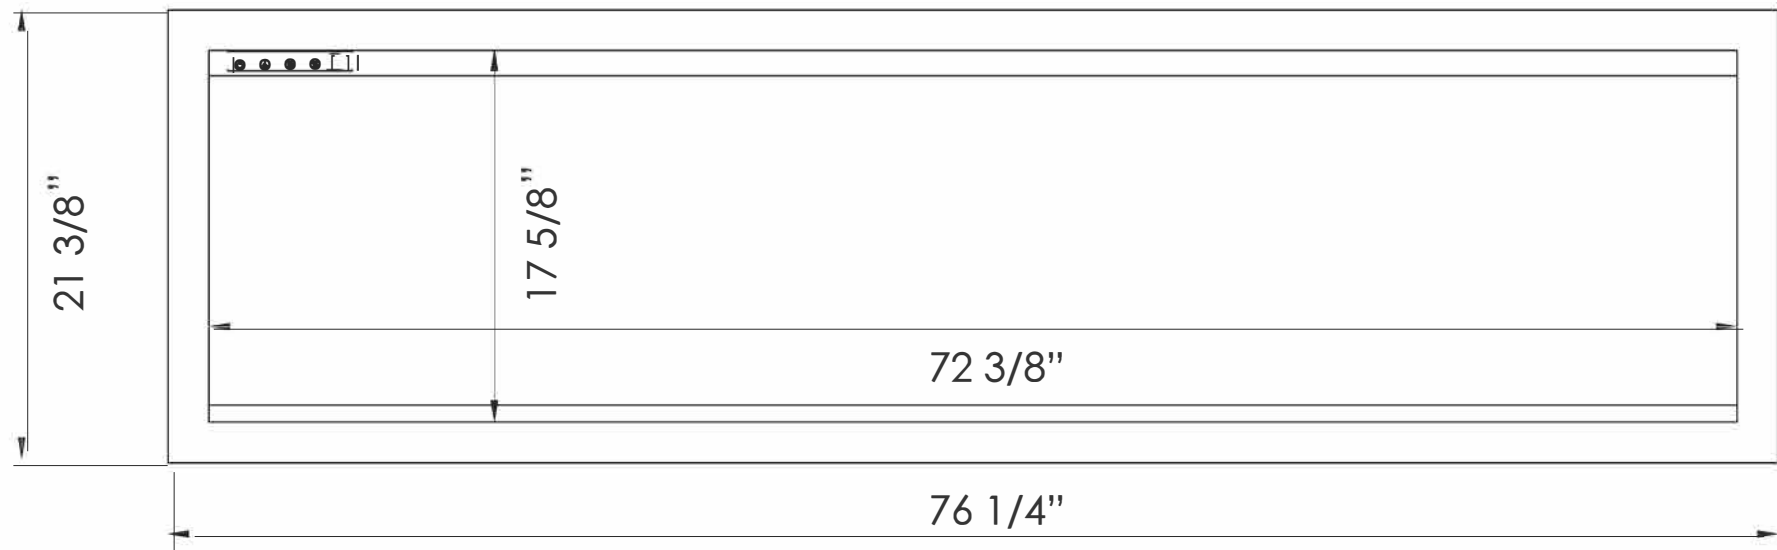

TECHNICAL SPECIFICATIONS	
VOLTS	120
AMPS	12.5
WATTS	1465
HEATER	HIGH 1465 watts LOW 750 watts
NO HEATER	60.4 watts
LAMPS	QUANTITY max WATTS LED TOTAL WATTS 45 watts
ROTOR MOTOR	1 at 2.9 watts
HEIGHT, WIDTH, DEPTH	20 1/8 x 74 1/4 x 11 3/4
GLASS VIEWING OPENING	17 5/8 x 72 3/8
SURROUND SIZE	21 3/8 x 76 1/4
SHIPPING SIZE	23 3/4 x 80 1/2 x 16
SHIPPING WEIGHT	159.09 lbs
	UNIT
STEEL FRONT	Included
PLUG LOCATION	Left Side
CORD LENGTH	76"
APPROX. HEATING AREA	400 sq ft

9.18.21 -rev

Amantii
SYMMETRY XT BESPOKE

SERIES SYMMETRY	MODEL SYM-74-XT BESPOKE		REV 1
SCALE 1" = 1'-0"	DATE: 07/25/2021		SHEET 1 OF 1