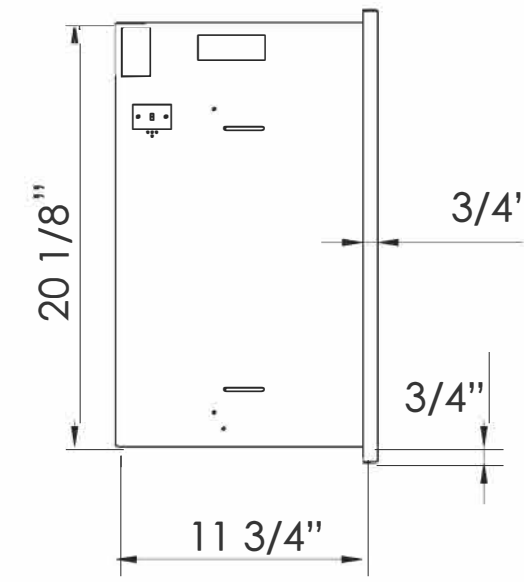

TECHNICAL SPECIFICATIONS	
VOLTS	120
AMPS	12.5
WATTS	1465
HEATER	HIGH 1465 watts LOW 750 watts
NO HEATER	60.4 watts
LAMPS	QUANTITY max WATTS LED TOTAL WATTS 45 watts
ROTOR MOTOR	1 at 2.9 watts
HEIGHT, WIDTH, DEPTH	20 1/8 x 74 1/4 x 11 3/4
GLASS VIEWING OPENING	17 5/8 x 72 3/8
SURROUND SIZE	21 3/8 x 76 1/4
SHIPPING SIZE	23 3/4 x 80 1/2 x 16
SHIPPING WEIGHT	159.09 lbs
	UNIT
STEEL FRONT	Included
PLUG LOCATION	Left Side
CORD LENGTH	76"
APPROX. HEATING AREA	400 sq ft

9.18.21 -rev

Amantii
SYMMETRY XT BESPOKE

SERIES SYMMETRY	MODEL SYM-74-XT BESPOKE		REV 1
SCALE 1" = 1'-0"	DATE: 07/25/2021		SHEET 1 OF 1