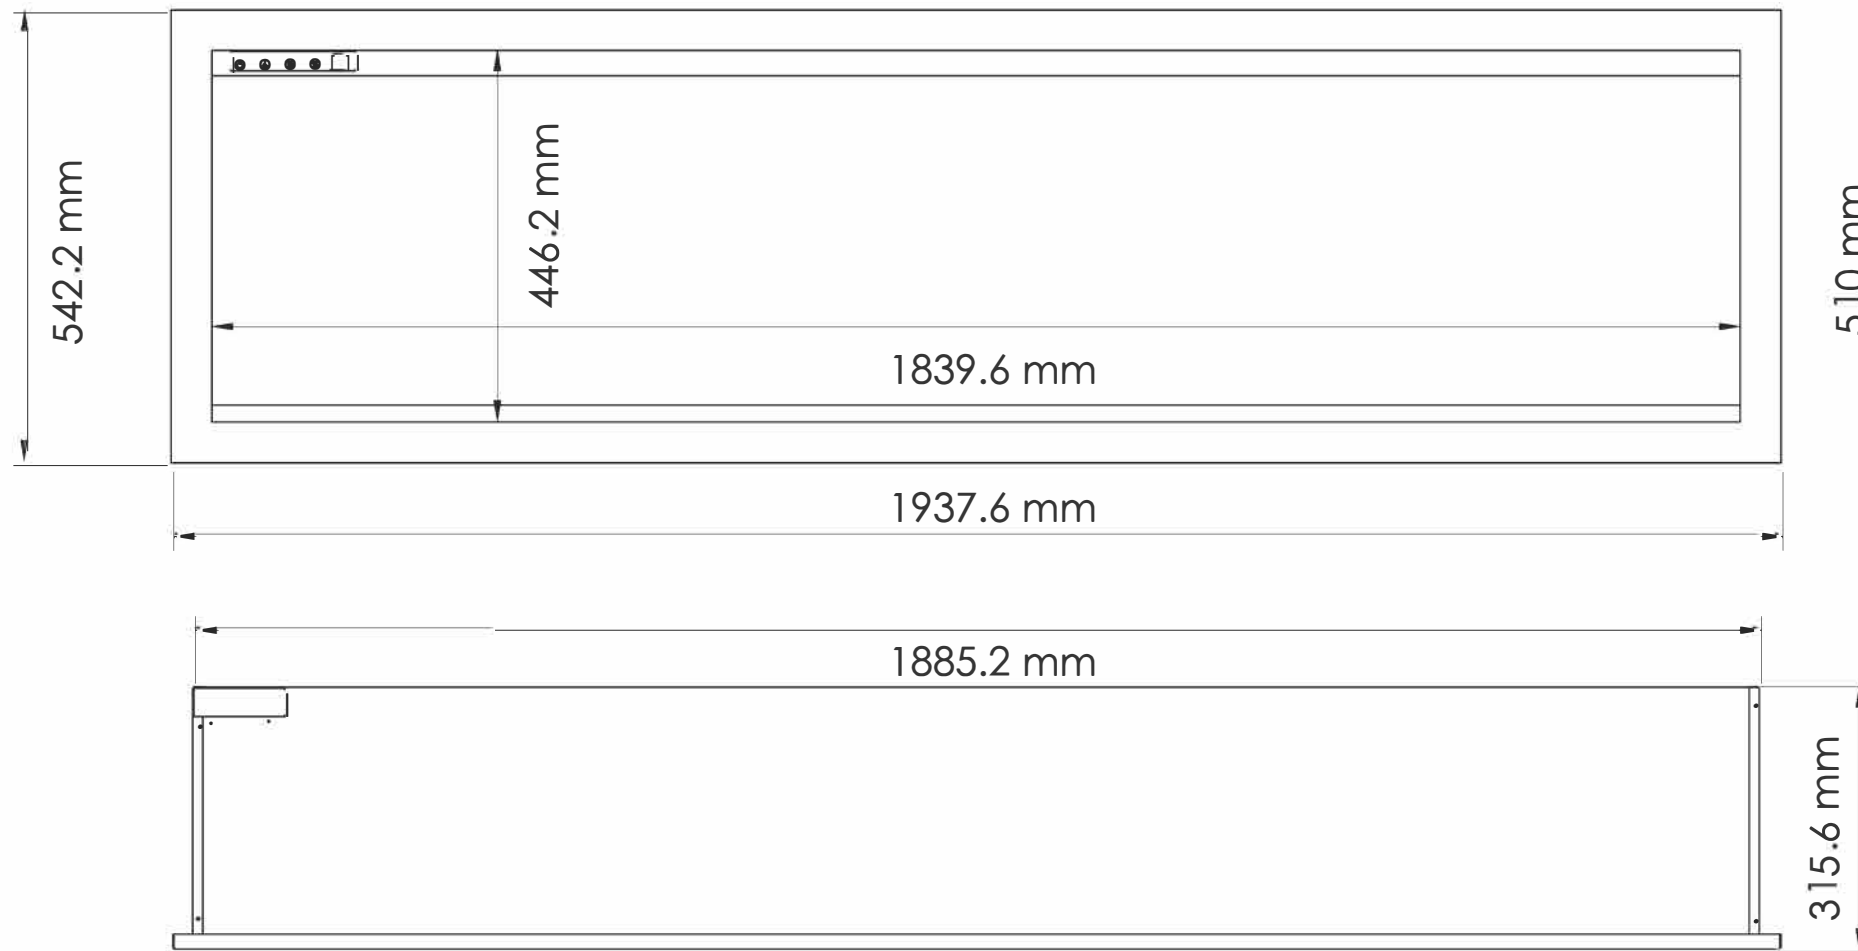

09/18/21 -rev

*Amantii*  
**SYMMETRY XT BESPOKE**

SERIES SYMMETRY	MODEL SYM-60-XT BESPOKE		REV 1
SCALE 1" = 1'-0"	DATE: 07/25/21	SHEET 1 OF 1	

TECHNICAL SPECIFICATIONS		
VOLTS		120
AMPS		12.5
WATTS		1465
HEATER	HIGH	1465 watts
	LOW	750 watts
NO HEATER		45.2 watts max
LAMPS	QUANTITY	LED
	WATTS	
	TOTAL WATTS	33.9 watts
ROTOR MOTOR		1 at 2.9 watts 51
HEIGHT, WIDTH, DEPTH		x 153 x 29.7 cm
GLASS VIEWING OPENING		44.6 x 148.4 cm
SURROUND SIZE		54.2 x 158.2 cm
SHIPPING SIZE		40.6 x 168.5 x 60 cm
SHIPPING WEIGHT		58.65kg
	UNIT	
	GLASS FRONT	Included
PLUG LOCATION		Left Side
CORD LENGTH		193 cm
APPROX. HEATING AREA		37 sqm

## SYMMETRY XT BESPOKE

SERIES SYMMETRY	MODEL SYM-60-XT BESPOKE		REV 1
SCALE 1:12	DATE: 07 /25/2021		SHEET 1 OF 1

TECHNICAL SPECIFICATIONS	
VOLTS	120
AMPS	12.5
WATTS	1465
HEATER	HIGH 1465 watts LOW 750 watts
NO HEATER	60.4 watts
LAMPS	QUANTITY max WATTS LED TOTAL WATTS 45 watts
ROTOR MOTOR	1 at 2.9 watts
HEIGHT, WIDTH, DEPTH	20 1/8 x 74 1/4 x 11 3/4
GLASS VIEWING OPENING	17 5/8 x 72 3/8
SURROUND SIZE	21 3/8 x 76 1/4
SHIPPING SIZE	23 3/4 x 80 1/2 x 16
SHIPPING WEIGHT	159.09 lbs
	UNIT
STEEL FRONT	Included
PLUG LOCATION	Left Side
CORD LENGTH	76"
APPROX. HEATING AREA	400 sq ft

9.18.21 -rev

*Amantii*  
**SYMMETRY XT BESPOKE**

SERIES SYMMETRY	MODEL SYM-74-XT BESPOKE		REV 1
SCALE 1" = 1'-0"	DATE: 07/25/2021		SHEET 1 OF 1

TECHNICAL SPECIFICATIONS		
VOLTS	120	
AMPS	12.5	
WATTS	1465	
HEATER	HIGH	1465 watts
	LOW	750 watts
NO HEATER		60.4 watts
LAMPS	QUANTITY	max
	WATTS	
	TOTAL WATTS	45 watts
ROTOR MOTOR		1 at 2.9 watts
HEIGHT, WIDTH, DEPTH		51 x 188.5 x 29.7 cm
GLASS VIEWING OPENING		44.6 x 183.9 cm
SURROUND SIZE		54.2 x 193.8 cm
SHIPPING SIZE		40.6 x 204.1 x 60 cm
SHIPPING WEIGHT		72.16kg
GLASS FRONT	UNIT	
		Included
PLUG LOCATION		Left Side
CORD LENGTH		193 cm
APPROX. HEATING AREA		37 sqm