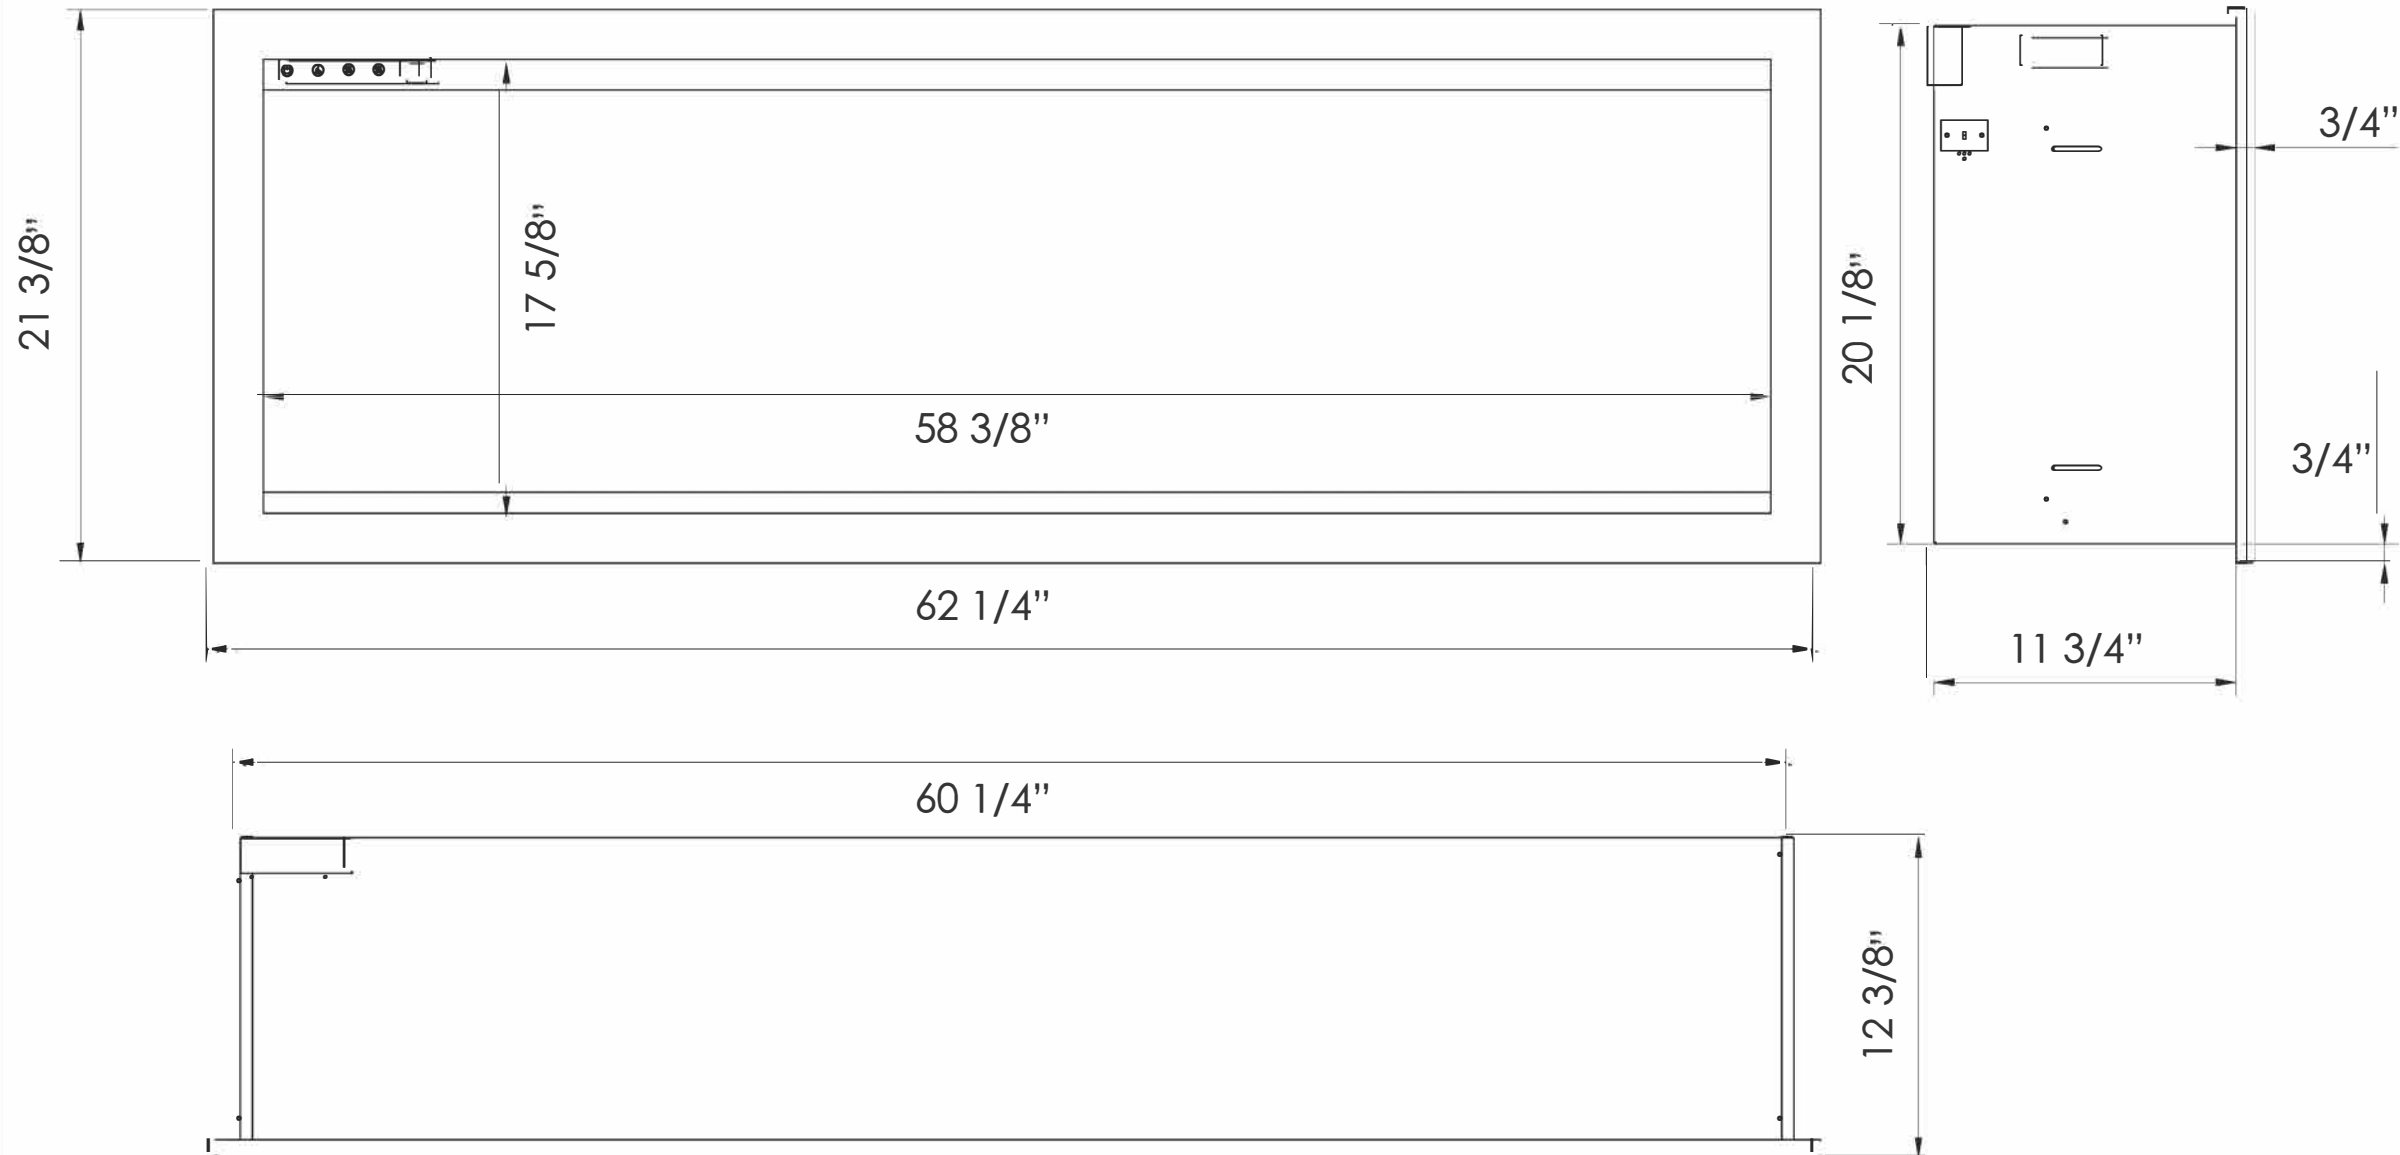

TECHNICAL SPECIFICATIONS		
VOLTS	120	
AMPS	12.5	
WATTS	1465	
HEATER	HIGH	1465 watts
	LOW	750 watts
NO HEATER	45.2 watts	
LAMPS	QUANTITY	LED
	WATTS	
	TOTAL WATTS	33.9 watts
ROTOR MOTOR	1 at 2.9 watts	
HEIGHT, WIDTH, DEPTH	20 1/8 x 60 1/4 x 11 3/4	
GLASS VIEWING OPENING	17 5/8 x 58 3/8	
SURROUND SIZE	21 3/8 x 62 1/4	
SHIPPING SIZE	23 3/4 x 66 1/2 x 16	
SHIPPING WEIGHT	129.32 lbs	
UNIT	STEEL FRONT	Included
	PLUG LOCATION	Left Side
CORD LENGTH	76"	
APPROX. HEATING AREA	400 sq ft	

09/18/21 -rev

Amantii
SYMMETRY XT BESPOKE

SERIES SYMMETRY	MODEL SYM-60-XT BESPOKE		REV 1
SCALE 1" = 1'-0"	DATE: 07/25/21	SHEET 1 OF 1