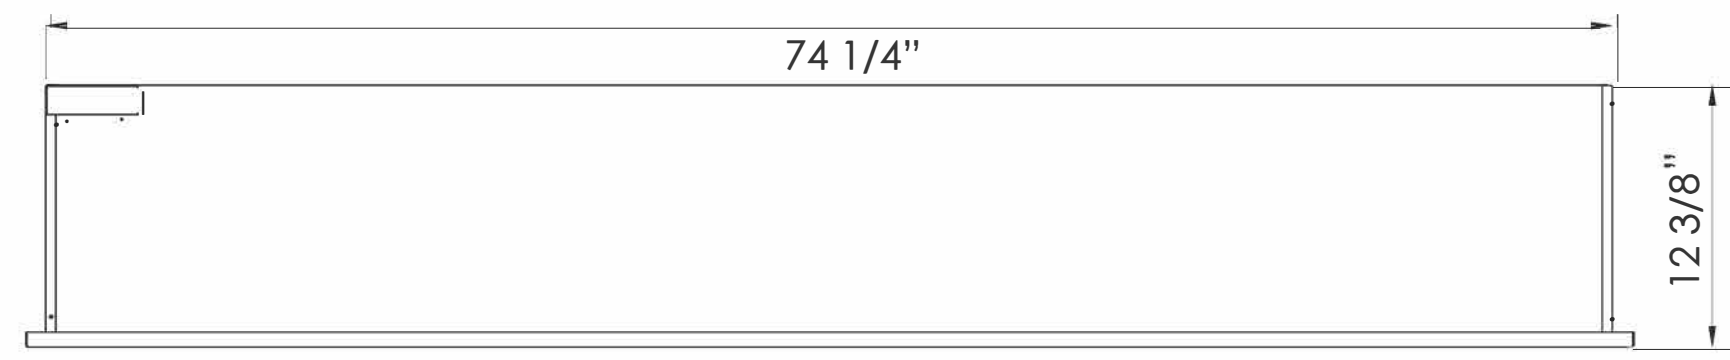

TECHNICAL SPECIFICATIONS	
VOLTS	120
AMPS	12.5
WATTS	1465
HEATER	HIGH 1465 watts LOW 750 watts
NO HEATER	60.4 watts
LAMPS	QUANTITY max WATTS LED TOTAL WATTS 45 watts
ROTOR MOTOR	1 at 2.9 watts
HEIGHT, WIDTH, DEPTH	20 1/8 x 74 1/4 x 11 3/4
GLASS VIEWING OPENING	17 5/8 x 72 3/8
SURROUND SIZE	21 3/8 x 76 1/4
SHIPPING SIZE	23 3/4 x 80 1/2 x 16
SHIPPING WEIGHT	159.09 lbs
	UNIT
STEEL FRONT	Included
PLUG LOCATION	Left Side
CORD LENGTH	76"
APPROX. HEATING AREA	400 sq ft

9.18.21 -rev

Amantii
SYMMETRY XT BESPOKE

SERIES SYMMETRY	MODEL SYM-74-XT BESPOKE		REV 1
SCALE 1" = 1'-0"	DATE: 07/25/2021		SHEET 1 OF 1