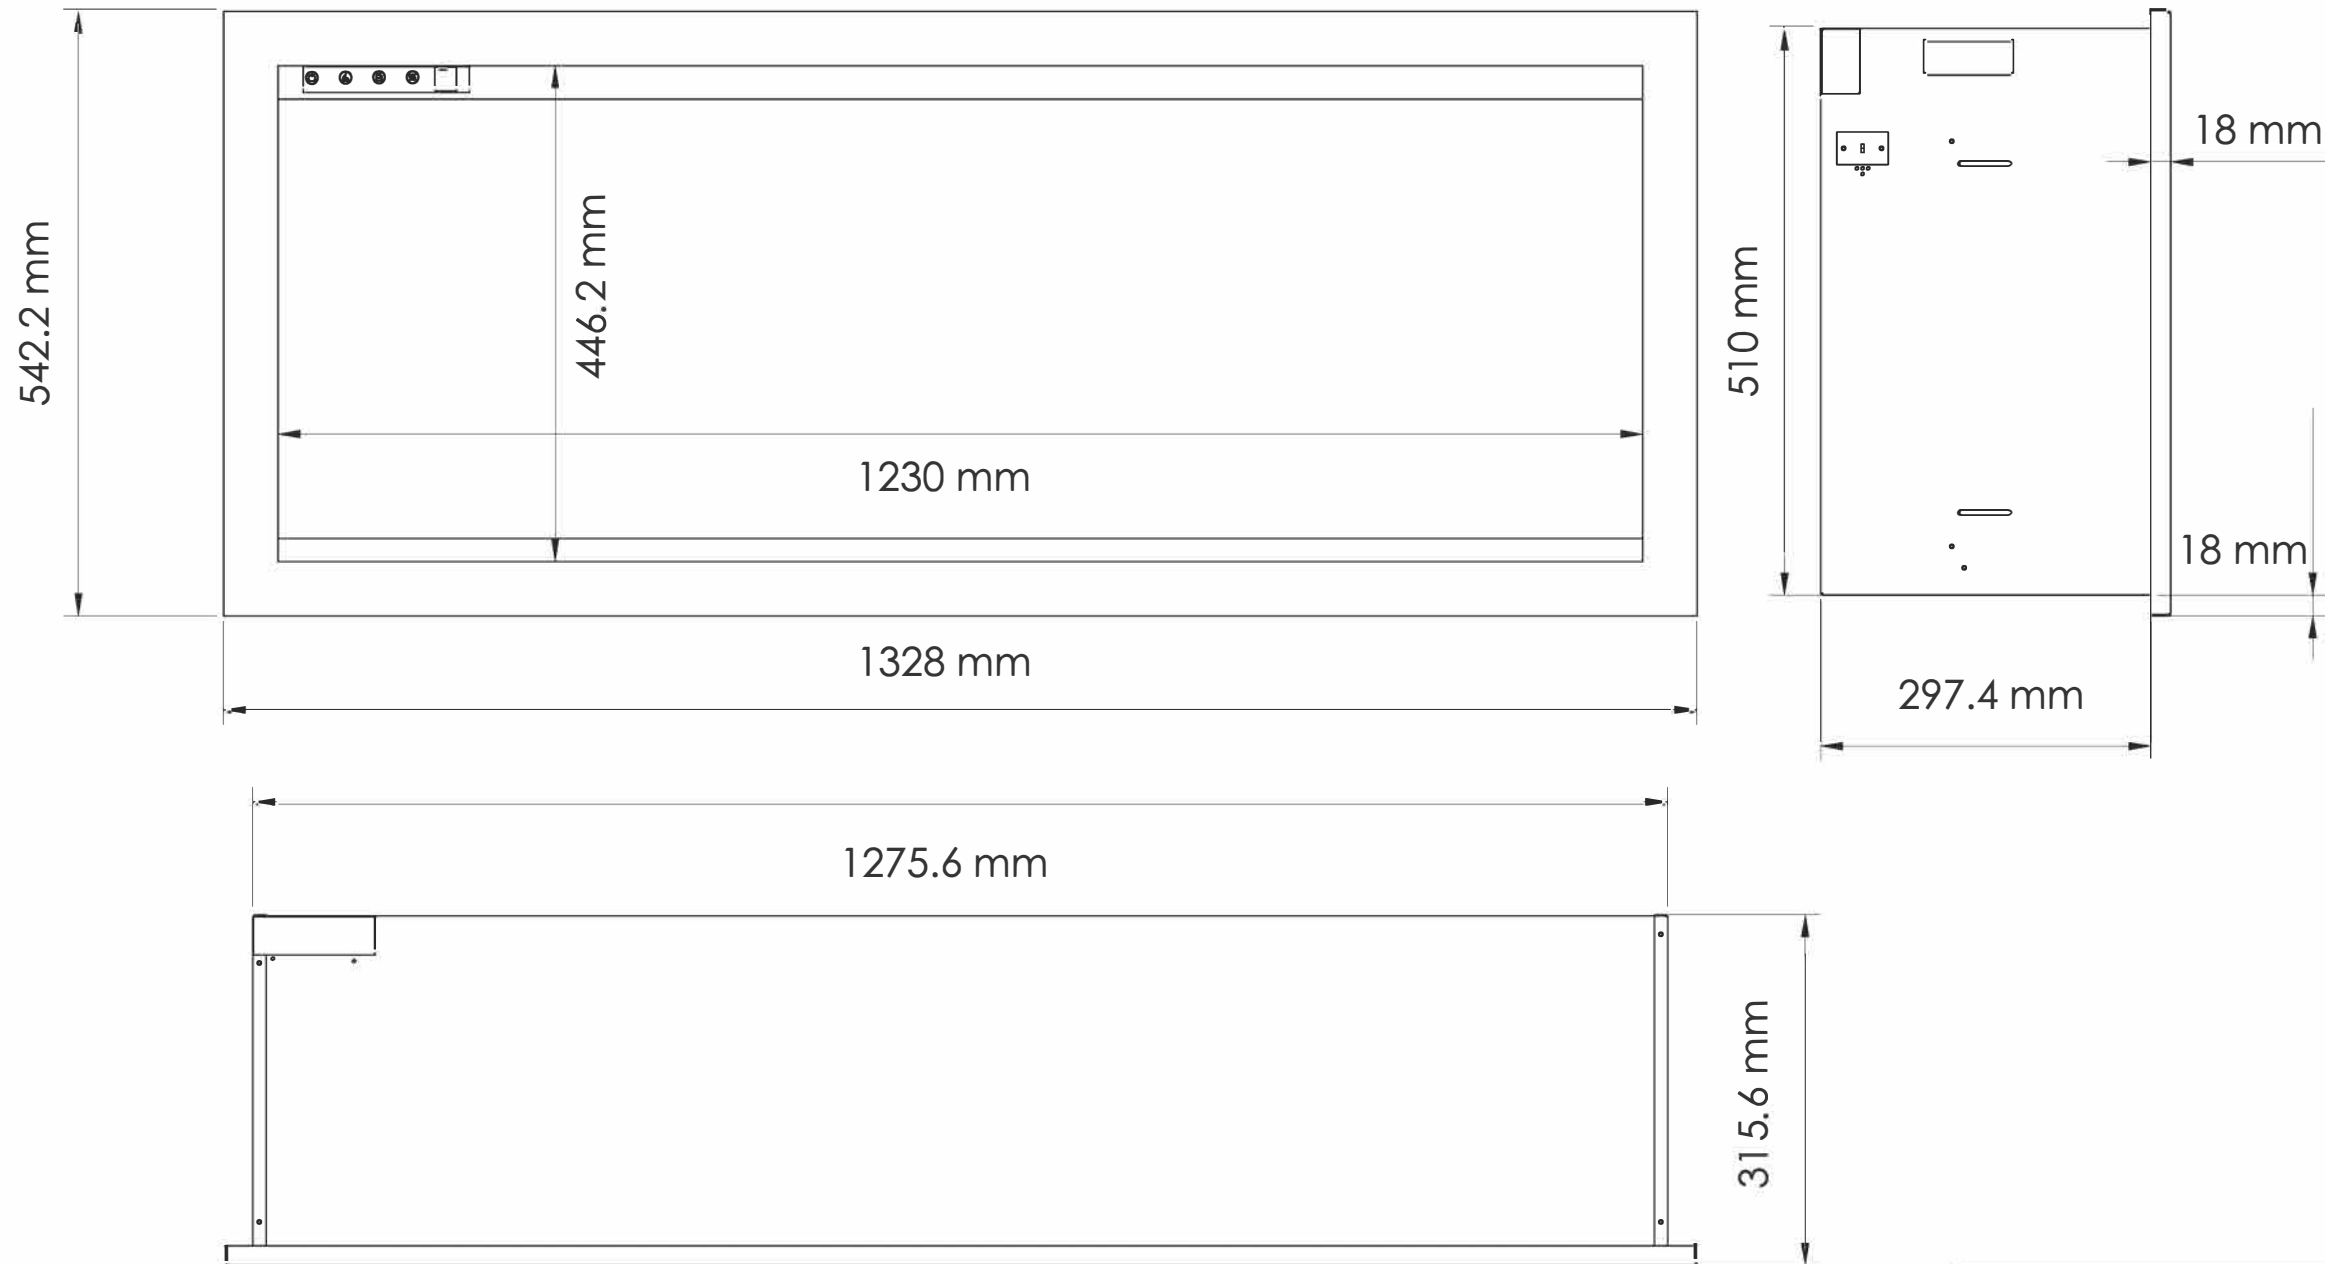

TECHNICAL SPECIFICATIONS		
VOLTS		120
AMPS		12.5
WATTS		1465
HEATER	HIGH	1465 watts
	LOW	750 watts
NO HEATER		42.7 watts
LAMPS	QUANTITY	max
	WATTS	LED
	TOTAL WATTS	28 watts
ROTOR MOTOR		1 at 2.9watts
HEIGHT, WIDTH, DEPTH		20 1/8 x 50 1/4 x 11 3/4
GLASS VIEWING OPENING		17 5/8 x 48 3/8
SURROUND SIZE		21 3/8 x 52 1/4
SHIPPING SIZE		23 3/4 x 56 1/2 x 16
SHIPPING WEIGHT		110.14 lbs
	UNIT	
	STEEL FRONT	Included
PLUG LOCATION		Left Side
CORD LENGTH		76"
APPROX. HEATING AREA		400 sq ft

09.18.21 - rev

*Amantii*  
**SYMMETRY XT BESPOKE**

SERIES SYMMETRY	MODEL SYM-50-XT BESPOKE		REV 1
SCALE 1" = 1'-0"	DATE: 0725/21		SHEET 1 OF 1

TECHNICAL SPECIFICATIONS		
VOLTS	120	
AMPS	12.5	
WATTS	1465	
HEATER	HIGH	1465 watts
	LOW	750 watts
NO HEATER	42.7 watts max	
LAMPS	QUANTITY	LED
	WATTS	
	TOTAL WATTS	28 watts
ROTOR MOTOR	1 at 2.9 watts	
HEIGHT, WIDTH, DEPTH	51 x 127.6 x 29.7 cm	
GLASS VIEWING OPENING	44.6 x 123 cm	
SURROUND SIZE	54.2 x 132.8 cm	
SHIPPING SIZE	40.6 x 143.1 x 60 cm	
SHIPPING WEIGHT	49.95kg	
GLASS FRONT	UNIT	
		Included
PLUG LOCATION	Left Side	
CORD LENGTH	193 cm	
APPROX. HEATING AREA	37 sqm	

09/18/21 -rev

*Amantii*  
**SYMMETRY XT BESPOKE**

SERIES SYMMETRY	MODEL SYM-60-XT BESPOKE		REV 1
SCALE 1" = 1'-0"	DATE: 07/25/21	SHEET 1 OF 1	

TECHNICAL SPECIFICATIONS		
VOLTS		120
AMPS		12.5
WATTS		1465
HEATER	HIGH	1465 watts
	LOW	750 watts
NO HEATER		45.2 watts max
LAMPS	QUANTITY	LED
	WATTS	
	TOTAL WATTS	33.9 watts
ROTOR MOTOR		1 at 2.9 watts 51
HEIGHT, WIDTH, DEPTH		x 153 x 29.7 cm
GLASS VIEWING OPENING		44.6 x 148.4 cm
SURROUND SIZE		54.2 x 158.2 cm
SHIPPING SIZE		40.6 x 168.5 x 60 cm
SHIPPING WEIGHT		58.65kg
	UNIT	
	GLASS FRONT	Included
PLUG LOCATION		Left Side
CORD LENGTH		193 cm
APPROX. HEATING AREA		37 sqm