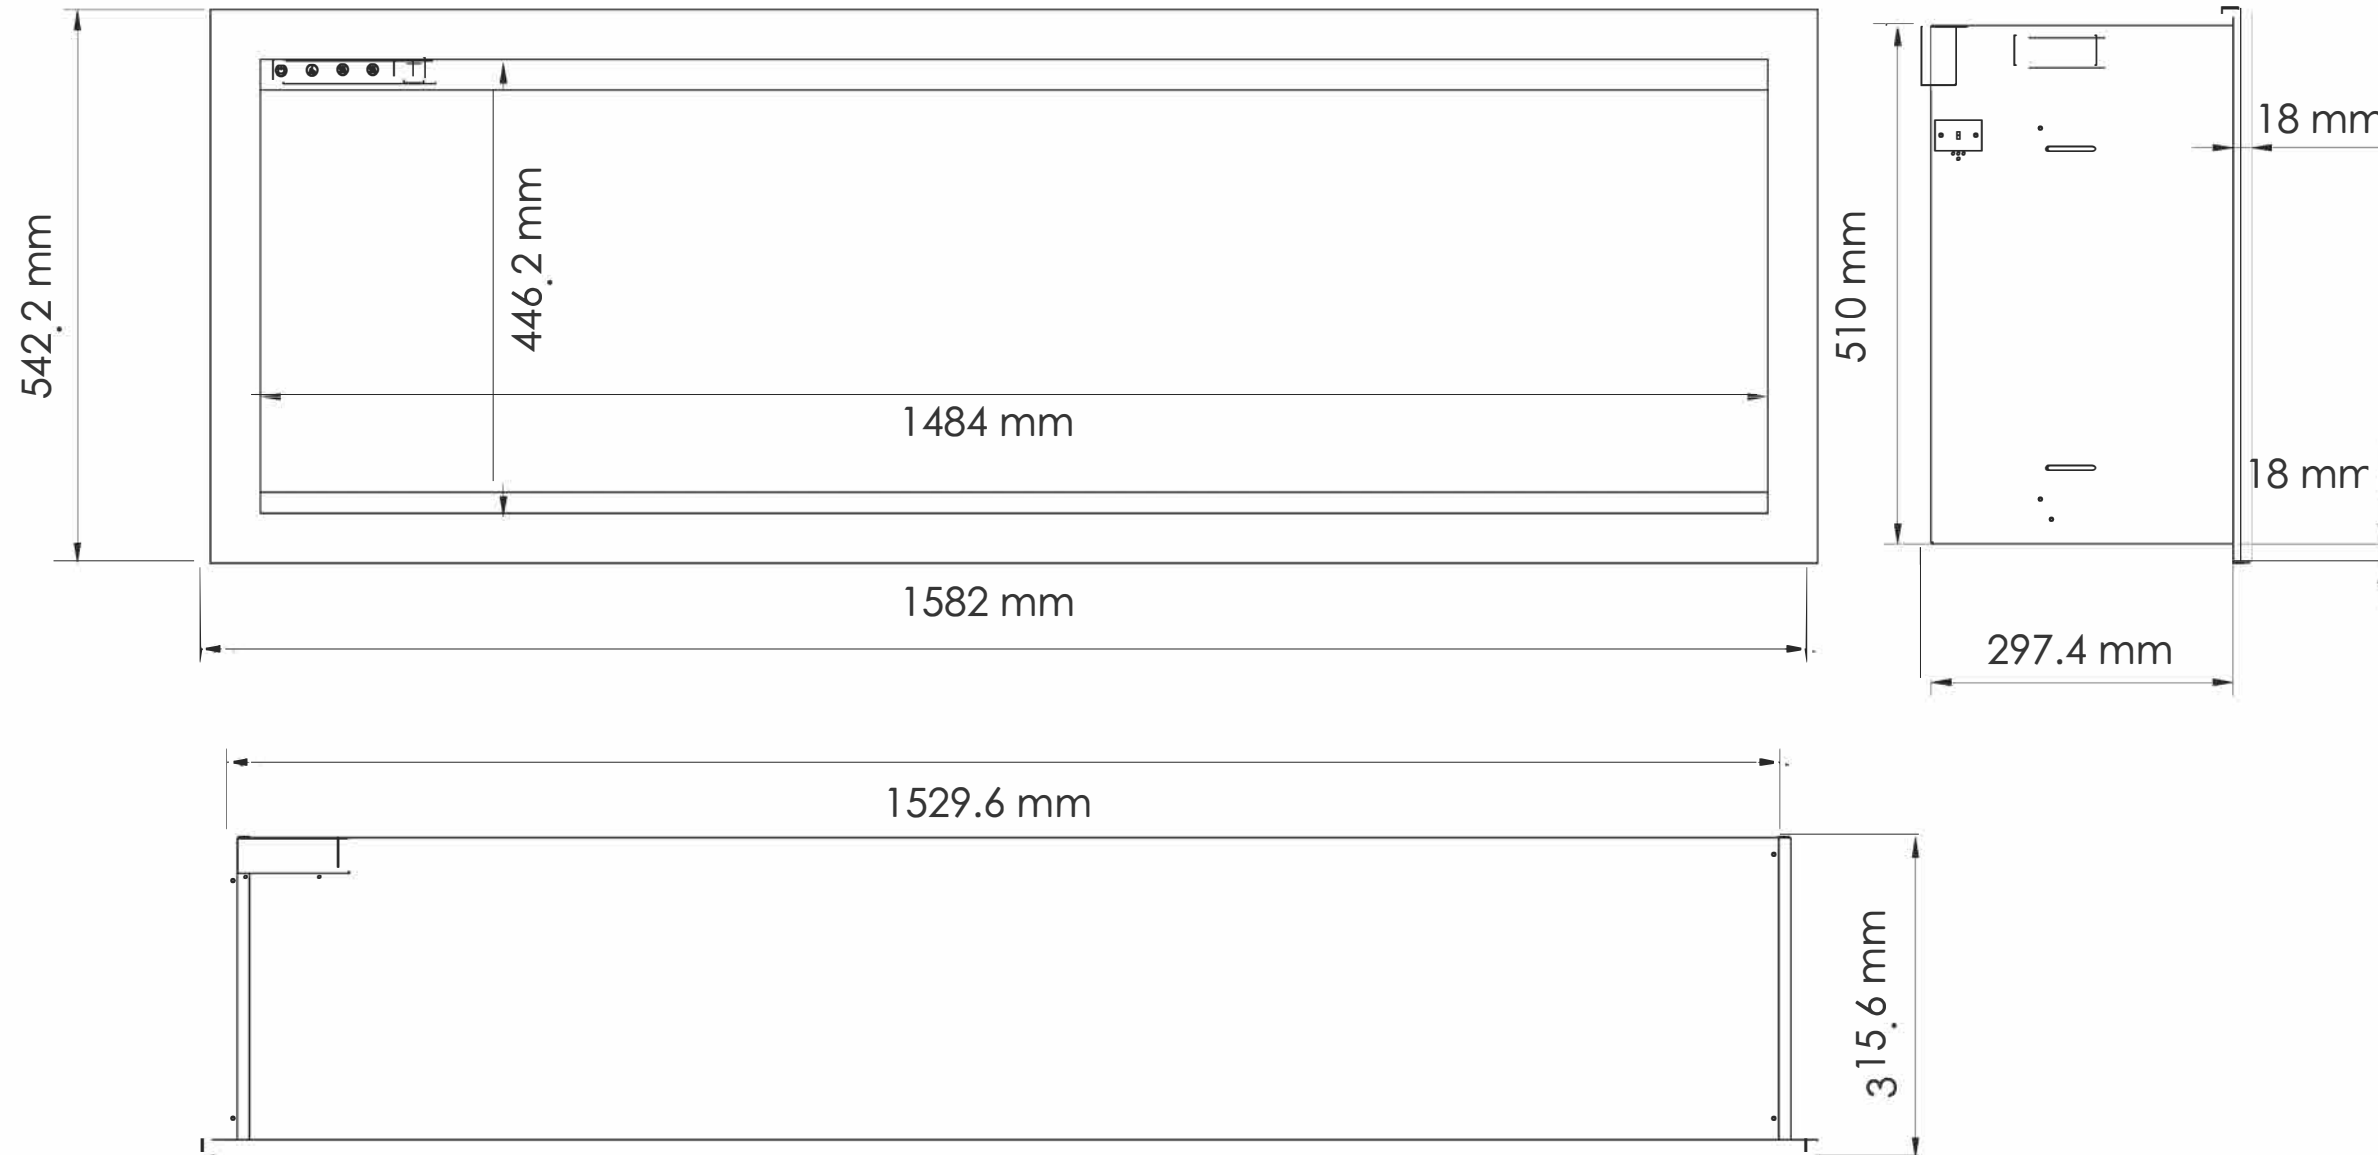

09.18.21 - rev

*Amantii*  
**SYMMETRY XT BESPOKE**

SERIES SYMMETRY	MODEL SYM-50-XT BESPOKE		REV 1
SCALE 1" = 1'-0"	DATE: 0725/21		SHEET 1 OF 1

TECHNICAL SPECIFICATIONS		
VOLTS	120	
AMPS	12.5	
WATTS	1465	
HEATER	HIGH	1465 watts
	LOW	750 watts
NO HEATER	42.7 watts max	
LAMPS	QUANTITY	LED
	WATTS	
	TOTAL WATTS	28 watts
ROTOR MOTOR	1 at 2.9 watts	
HEIGHT, WIDTH, DEPTH	51 x 127.6 x 29.7 cm	
GLASS VIEWING OPENING	44.6 x 123 cm	
SURROUND SIZE	54.2 x 132.8 cm	
SHIPPING SIZE	40.6 x 143.1 x 60 cm	
SHIPPING WEIGHT	49.95kg	
GLASS FRONT	UNIT	
		Included
PLUG LOCATION	Left Side	
CORD LENGTH	193 cm	
APPROX. HEATING AREA	37 sqm	

09.18.21 -rev

*Amantii*  
**SYMMETRY XT BESPOKE**

SERIES SYMMETRY	MODEL SYM-50-XT BESPOKE		REV 1
SCALE 1:12	DATE: 07/25/2021		SHEET 1 OF 1

TECHNICAL SPECIFICATIONS		
VOLTS	120	
AMPS	12.5	
WATTS	1465	
HEATER	HIGH	1465 watts
	LOW	750 watts
NO HEATER	45.2 watts	
LAMPS	QUANTITY	LED
	WATTS	
	TOTAL WATTS	33.9 watts
ROTOR MOTOR	1 at 2.9 watts	
HEIGHT, WIDTH, DEPTH	20 1/8 x 60 1/4 x 11 3/4	
GLASS VIEWING OPENING	17 5/8 x 58 3/8	
SURROUND SIZE	21 3/8 x 62 1/4	
SHIPPING SIZE	23 3/4 x 66 1/2 x 16	
SHIPPING WEIGHT	129.32 lbs	
UNIT	STEEL FRONT	Included
	PLUG LOCATION	Left Side
CORD LENGTH	76"	
APPROX. HEATING AREA	400 sq ft	

09/18/21 -rev

*Amantii*  
**SYMMETRY XT BESPOKE**

SERIES SYMMETRY	MODEL SYM-60-XT BESPOKE		REV 1
SCALE 1" = 1'-0"	DATE: 07/25/21	SHEET 1 OF 1	

TECHNICAL SPECIFICATIONS		
VOLTS		120
AMPS		12.5
WATTS		1465
HEATER	HIGH	1465 watts
	LOW	750 watts
NO HEATER		45.2 watts max
LAMPS	QUANTITY	LED
	WATTS	
	TOTAL WATTS	33.9 watts
ROTOR MOTOR		1 at 2.9 watts 51
HEIGHT, WIDTH, DEPTH		x 153 x 29.7 cm
GLASS VIEWING OPENING		44.6 x 148.4 cm
SURROUND SIZE		54.2 x 158.2 cm
SHIPPING SIZE		40.6 x 168.5 x 60 cm
SHIPPING WEIGHT		58.65kg
	UNIT	
	GLASS FRONT	Included
PLUG LOCATION		Left Side
CORD LENGTH		193 cm
APPROX. HEATING AREA		37 sqm