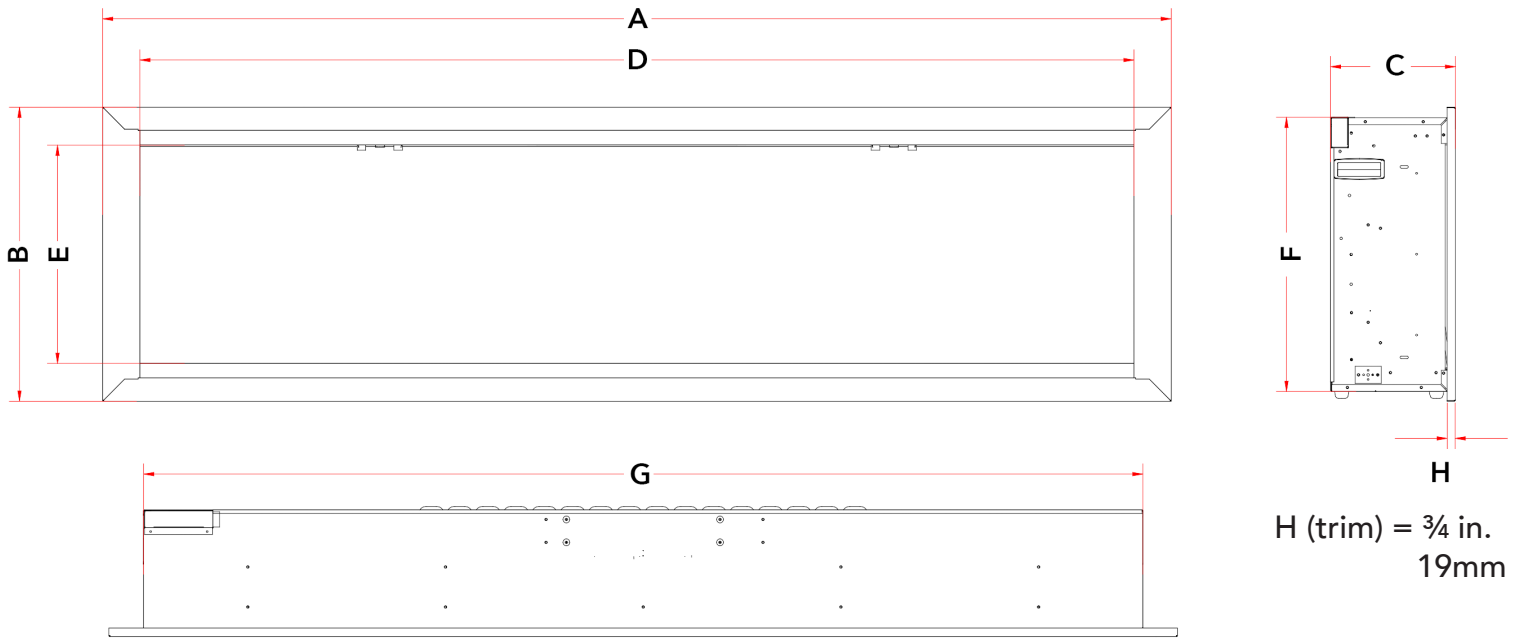

Specifications Sheet & Framing Information

CLEARANCES

Front View

Side View

Minimum Clearances to Combustibles	
Top	0"
Sides	0"
Back	0"
Bottom	0"
Front	36" / 0.9m

FRAMING

FRAMING DIMENSION		
X	Y	DEPTH
486 mm	1369 mm.	204 mm.
19 1/8 in.	53 7/8 in.	8 in.

Allegro 68" Electric Fireplace

Specifications Sheet & Framing Information

MODEL	Length	Height	Depth	Viewing Area	BTU	Cord Length
DY-BFM68	1740 mm	514 mm	221 mm	1607 mm x 381 mm	5000	2000 mm
	68 ½ in.	20 ¼ in.	8 ¾ in.	63 ¼ in. x 15 in.		72 in.

MODEL	A*	B	C*	D	E	F	G
DY-BFM68	1740 mm	514 mm	221 mm	1607 mm	381 mm	480 mm	1616 mm
	68 ½ in.	20 ¼ in.	8 ¾ in.	63 ¼ in.	15 in.	18 7/8 in.	63 5/8 in.

*A & C includes louver projections

Electrical Specifications