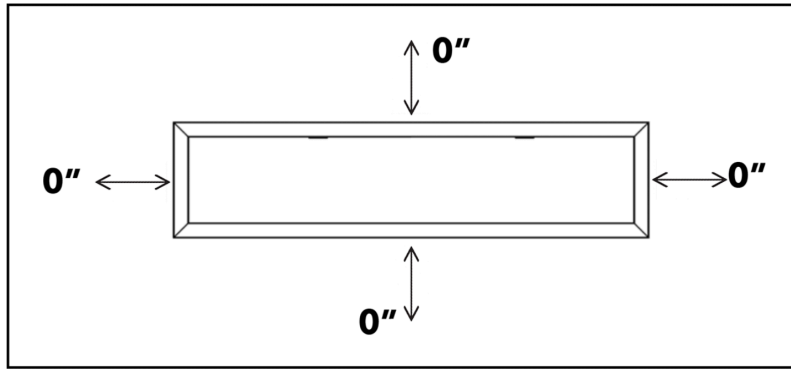

Allegro 82" Electric Fireplace

Specifications Sheet & Framing Information

CLEARANCES

Front View