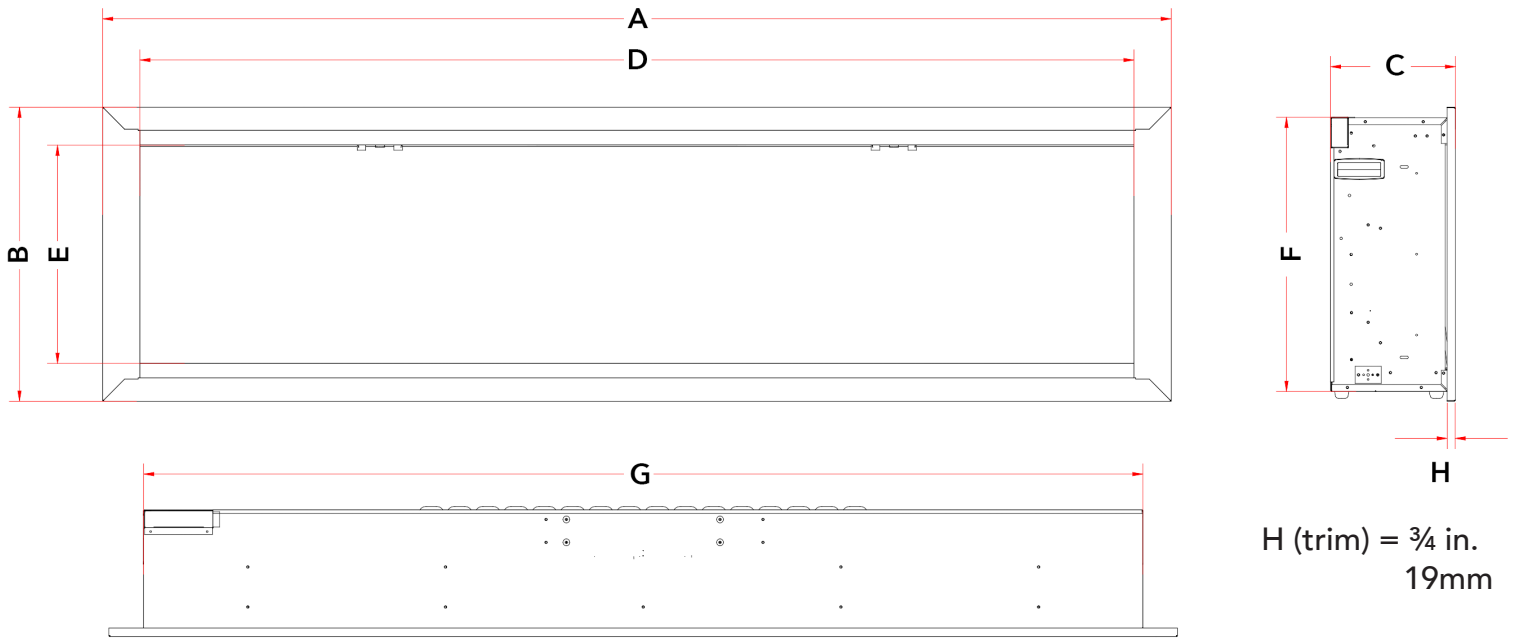

Allegro 76" Electric Fireplace

Specifications Sheet & Framing Information

CLEARANCES

Front View

Side View

Minimum Clearances to Combustibles	
Top	0"
Sides	0"
Back	0"
Bottom	0"
Front	36" / 0.9m

FRAMING

FRAMING DIMENSION		
X	Y	DEPTH
486 mm	1826 mm	204 mm.
19 1/8 in.	71 7/8 in.	8 in.

Allegro 82" Electric Fireplace

Specifications Sheet & Framing Information

MODEL	Length	Height	Depth	Viewing Area	BTU	Cord Length
DY-BFM82	2096 mm	514 mm	221 mm	1962 mm x 381 mm	5000	2000 mm
	82 ½ in.	20 ¼ in.	8 ¾ in.	77 ¼ in. x 15 in.		72 in.

MODEL	A*	B	C*	D	E	F	G
DY-BFM82	2096 mm	514 mm	221 mm	1962 mm	381 mm	480 mm	1972 mm
	82 ½ in.	20 ¼ in.	8 ¾ in.	77 ¼ in.	15 in.	18 ⅞ in.	77 ⅝ in.

*A & C includes louver projections

Electrical Specifications

Specifications Sheet & Framing Information

CLEARANCES

Front View

Side View

Minimum Clearances to Combustibles	
Top	0"
Sides	0"
Back	0"
Bottom	0"
Front	36" / 0.9m

FRAMING

FRAMING DIMENSION		
X	Y	DEPTH
486 mm	1978 mm	204 mm.
19 1/8 in.	77 7/8 in.	8 in.