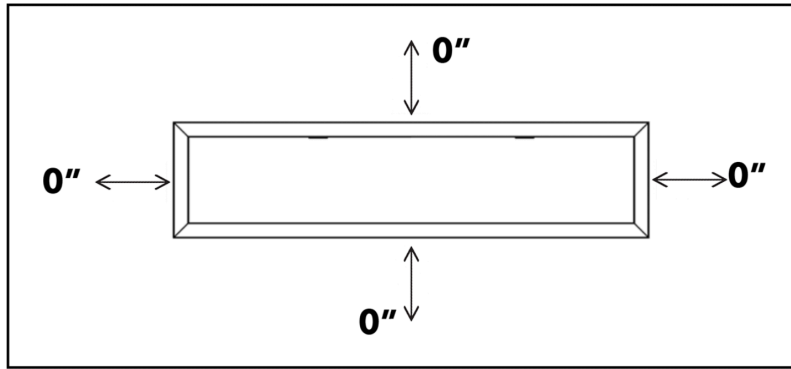

Allegro 58" Electric Fireplace

Specifications Sheet & Framing Information

CLEARANCES

Front View