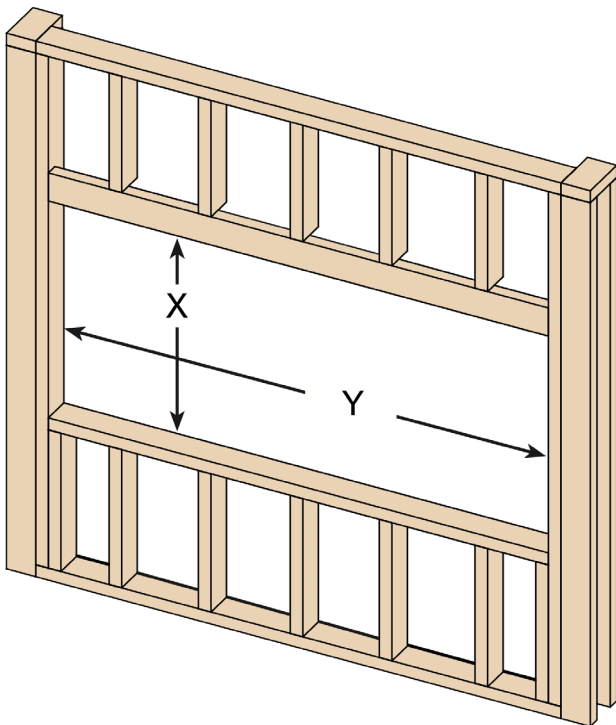

Specifications Sheet & Framing Information

CLEARANCES

Front View

Side View

Minimum Clearances to Combustibles	
Top	0"
Sides	0"
Back	0"
Bottom	0"
Front	36" / 0.9m

FRAMING

FRAMING DIMENSION		
X	Y	DEPTH
486 mm	1369 mm.	204 mm.
19 1/8 in.	53 7/8 in.	8 in.