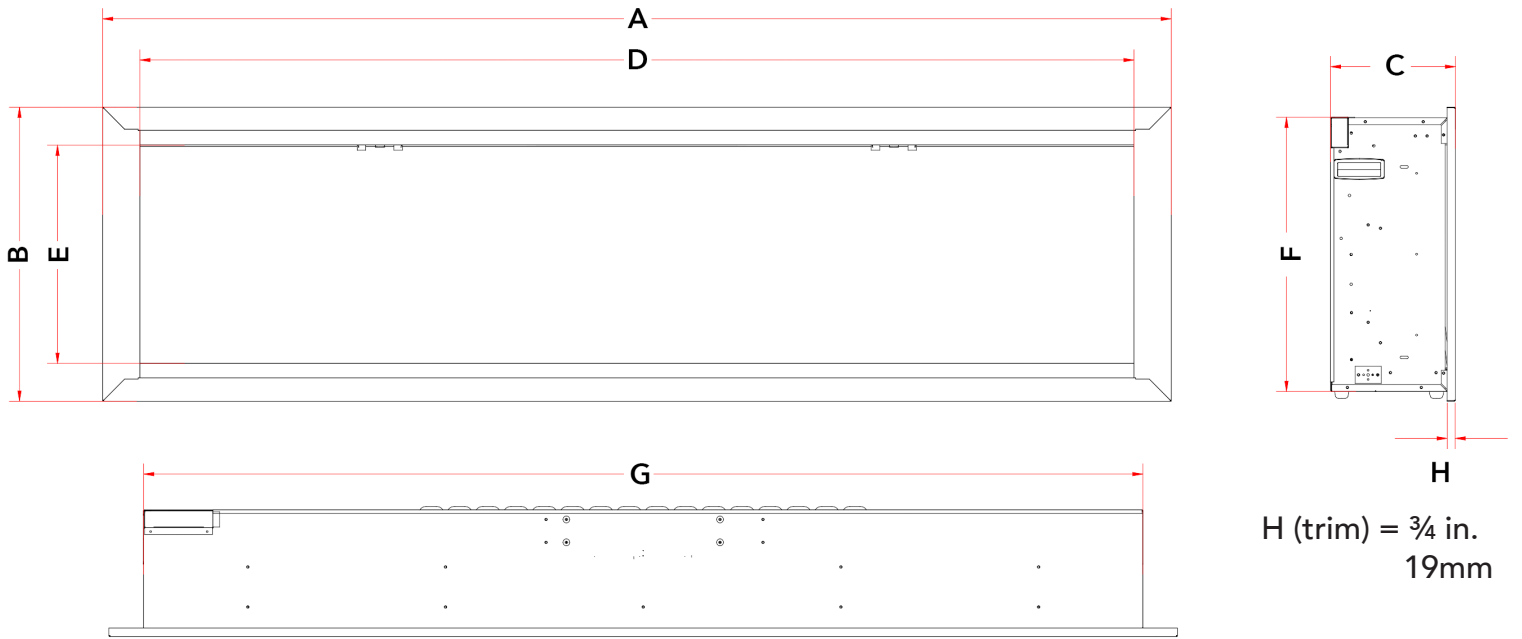

Allegro 58" Electric Fireplace

Specifications Sheet & Framing Information

MODEL	Length	Height	Depth	Viewing Area	BTU	Cord Length
DY-BFM58	1486 mm	514 mm	221 mm	1353 mm x 381 mm	5000	2000 mm
	58 ½ in.	20 ¼ in.	8 ¾ in.	53 ¼ in. x 15 in.		72 in.

MODEL	A*	B	C*	D	E	F	G
DY-BFM58	1486 mm	514 mm	221 mm	1353 mm	381 mm	480 mm	1362 mm
	58 ½ in.	20 ¼ in.	8 ¾ in.	53 ¼ in.	15 in.	18 ⅞ in.	53 ⅝ in.

*A & C includes louver projections

Electrical Specifications

Specifications Sheet & Framing Information

CLEARANCES

Front View

Side View

Minimum Clearances to Combustibles	
Top	0"
Sides	0"
Back	0"
Bottom	0"
Front	36" / 0.9m

FRAMING

FRAMING DIMENSION		
X	Y	DEPTH
486 mm	1369 mm.	204 mm.
19 1/8 in.	53 7/8 in.	8 in.

MODEL	A*	B	C*	D	E	F	G
DY-BFM68	1740 mm	514 mm	221 mm	1607 mm	381 mm	480 mm	1616 mm
	68 ½ in.	20 ¼ in.	8 ¾ in.	63 ¼ in.	15 in.	18 7/8 in.	63 5/8 in.

*A & C includes louver projections

Electrical Specifications