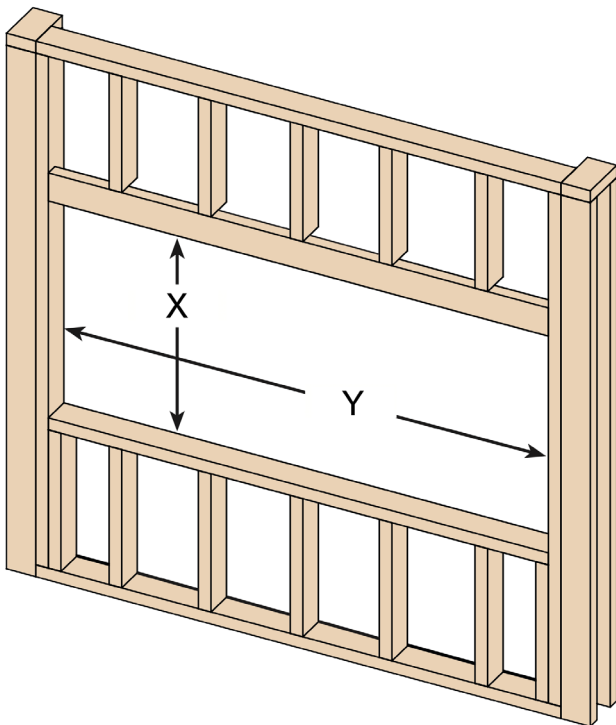

Specifications Sheet & Framing Information

CLEARANCES

Front View

Side View

Minimum Clearances to Combustibles	
Top	0"
Sides	0"
Back	0"
Bottom	0"
Front	36" / 0.9m

FRAMING

FRAMING DIMENSION		
X	Y	DEPTH
486 mm	1623 mm	204 mm.
19 1/8 in.	63 7/8 in.	8 in.