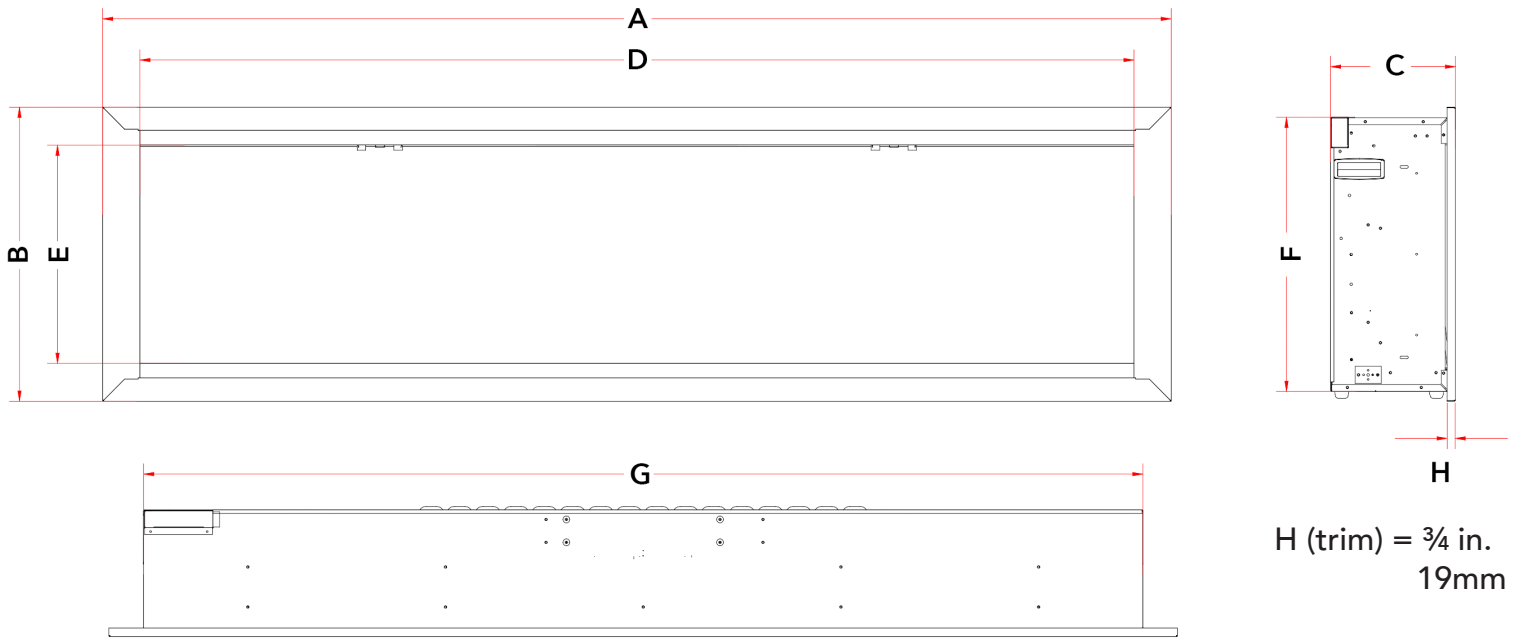

Specifications Sheet & Framing Information

CLEARANCES

Front View

Side View

Minimum Clearances to Combustibles	
Top	0"
Sides	0"
Back	0"
Bottom	0"
Front	36" / 0.9m

FRAMING

FRAMING DIMENSION		
X	Y	DEPTH
486 mm	1623 mm	204 mm.
19 1/8 in.	63 7/8 in.	8 in.

Allegro 76" Electric Fireplace

Specifications Sheet & Framing Information

MODEL	Length	Height	Depth	Viewing Area	BTU	Cord Length
DY-BFM76	1943 mm	514 mm	221 mm	1810 mm x 381 mm	5000	2000 mm
	76 1/2 in.	20 1/4 in.	8 3/4 in.	71 1/4 in. x 15 in.		72 in.