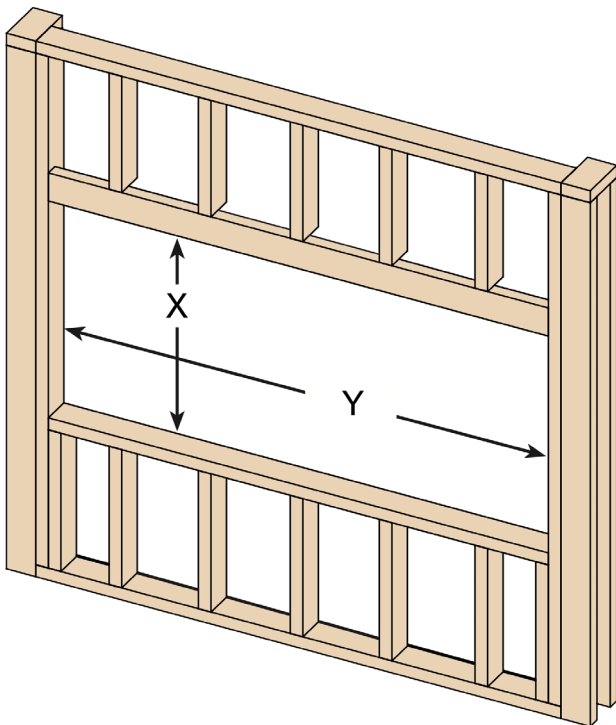

Allegro 76" Electric Fireplace

Specifications Sheet & Framing Information

CLEARANCES

Front View

Side View

Minimum Clearances to Combustibles	
Top	0"
Sides	0"
Back	0"
Bottom	0"
Front	36" / 0.9m

FRAMING

FRAMING DIMENSION		
X	Y	DEPTH
486 mm	1826 mm	204 mm.
19 1/8 in.	71 7/8 in.	8 in.