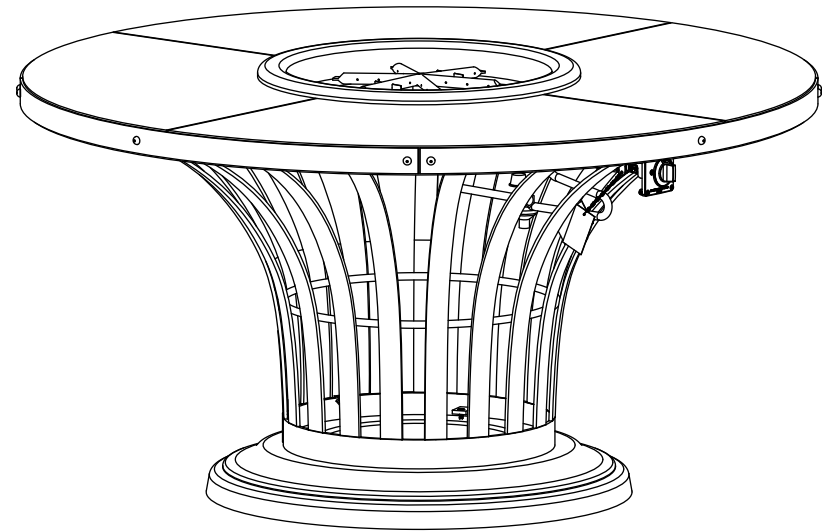

Fiesta Dining Firetable

Model #: 775-xx-11-V2xC

AMERICAN
FYRE DESIGNS™
outdoor Products Collection

#775- Fiesta Firetable Specs

Dimensions:	54" diameter x 28"h
Weight:	350 lbs
Key Valve (V2) BTU's:	60,000 (NG)/50,000 (LP)

Accepts a 5 gal. Propane tank inside the unit (not included).