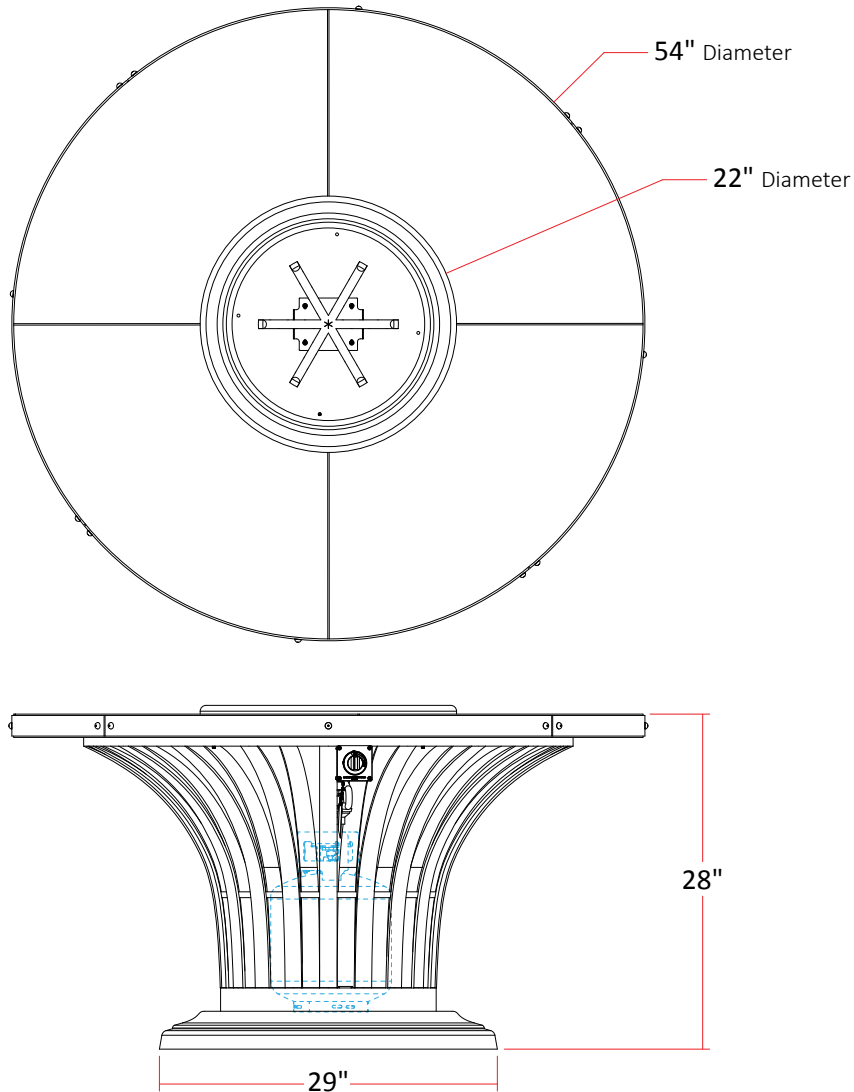

Fiesta Dining Firetable

Model #: 775-xx-11-V2xC

AMERICAN
FYRE DESIGNS™
outdoor Products Collection

#775- Fiesta Firetable Specs

Dimensions:	54" diameter x 28"h
Weight:	350 lbs
Key Valve (V2) BTU's:	60,000 (NG)/50,000 (LP)

Accepts a 5 gal. Propane tank inside the unit (not included).