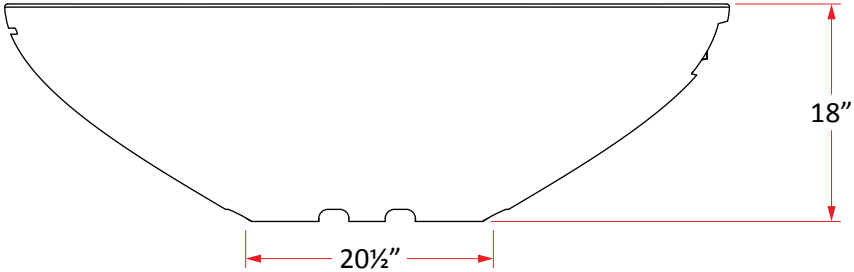

Calais Oval Firetable

Model #: 759-xx-11-M4xC

Front

Calais Oval Firetable

Dimensions:	60" w x 36" d x 18" h
Weight:	240 lbs
Basic Valve (M4) BTU's:	60,000 (NG) / 60,000 (LP)