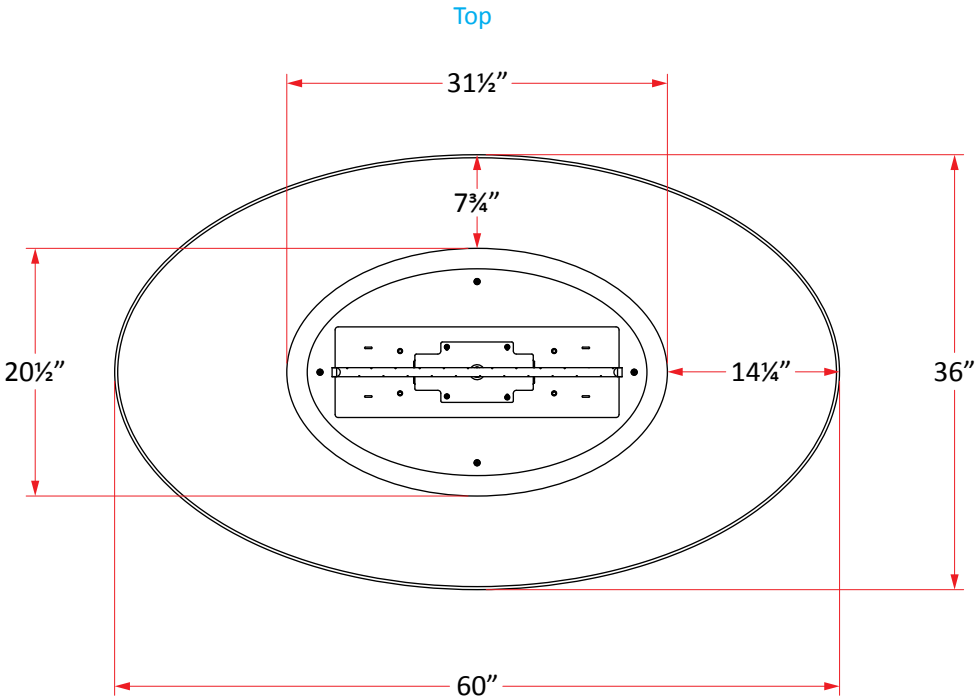

Calais Oval Firetable

Model #: 759-xx-11-M4xC

Front

Calais Oval Firetable

Dimensions:	60" w x 36" d x 18" h
Weight:	240 lbs
Basic Valve (M4) BTU's:	60,000 (NG) / 60,000 (LP)