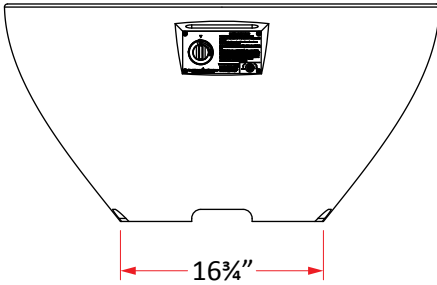

Calais Oval Firetable

Model #: 759-xx-11-M4xC

Front

Calais Oval Firetable

Dimensions:	60" w x 36" d x 18" h
Weight:	240 lbs
Basic Valve (M4) BTU's:	60,000 (NG) / 60,000 (LP)