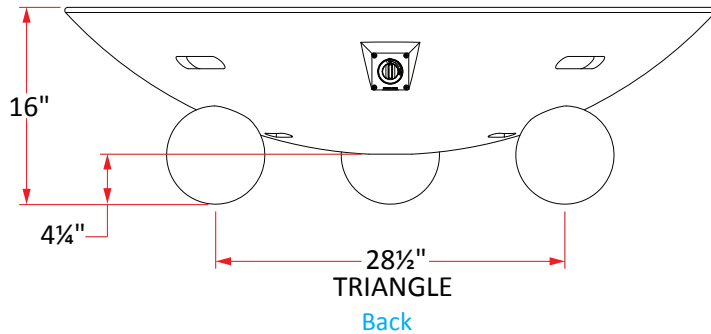

54" Versailles Firetable

(with Ball Feet)

Model with basic valve: **744-xx-11-V6xC**

with AWEIS valve: **744-xx-11-F6xC**

54" Versailles Firetable w/Ball Feet

Dimensions:	54" diameter x 16" h
Weight:	350 lbs
Basic valve (V6) BTU's:	65,000 (NG) / 65,000 (LP)
AWEIS valve (F6) BTU's:	140,000 (NG) / 140,000 (LP)