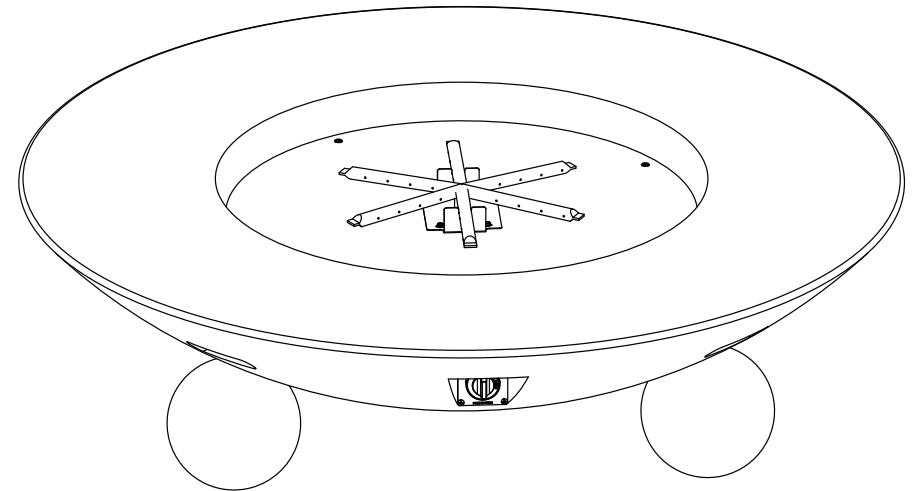

54" Versailles Firetable

(with Ball Feet)

Model with basic valve: **744-xx-11-V6xC**

with AWEIS valve: **744-xx-11-F6xC**

54" Versailles Firetable w/Ball Feet

Dimensions:	54" diameter x 16" h
Weight:	350 lbs
Basic valve (V6) BTU's:	65,000 (NG) / 65,000 (LP)
AWEIS valve (F6) BTU's:	140,000 (NG) / 140,000 (LP)