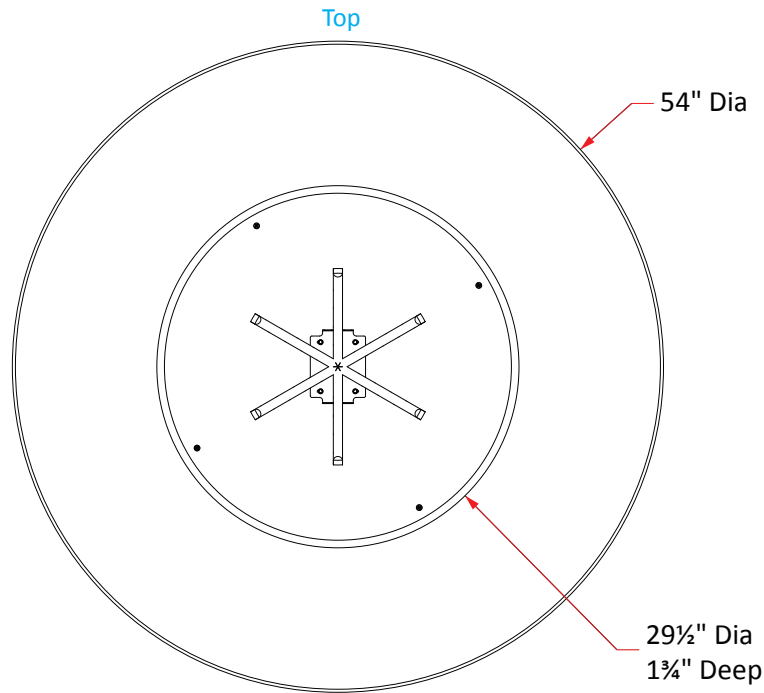

54" Versailles Firetable

(with Ball Feet)

Model with basic valve: **744-xx-11-V6xC**

with AWEIS valve: **744-xx-11-F6xC**

54" Versailles Firetable w/Ball Feet

Dimensions:	54" diameter x 16" h
Weight:	350 lbs
Basic valve (V6) BTU's:	65,000 (NG) / 65,000 (LP)
AWEIS valve (F6) BTU's:	140,000 (NG) / 140,000 (LP)