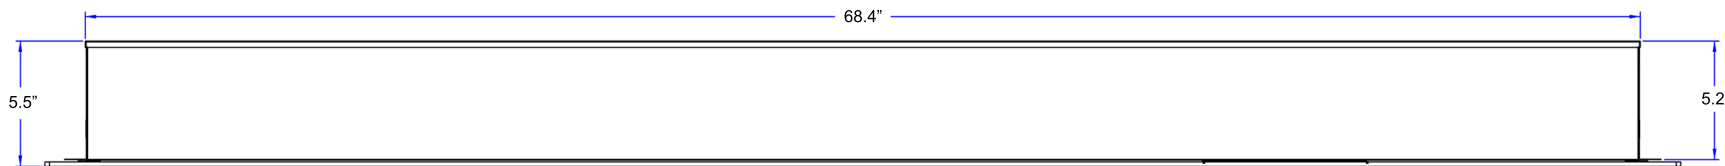

**Front View**

**Side View**

Front of Fireplace

**Top View**

## 80015 - Sideline 72" Recessed Fireplace

### Specifications

- Frame color: Black
- Watts: 1,500
- BTU's: 5,118
- Room Coverage: 400 ft.
- Voltage: 120v
- Amperes: 11 and up

Sideline 72" Recessed Fireplace

PN: 80015

**touchstone**

Smart Furniture. Beautiful Solution.