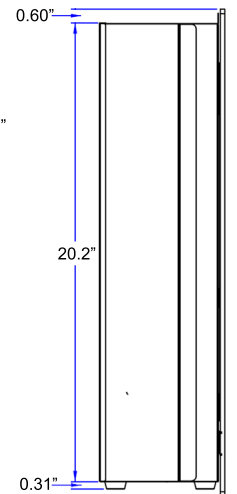

**Front View**

**Side View**

Front of Fireplace

**Top View**

## 80015 - Sideline 72" Recessed Fireplace

### Specifications

- Frame color: Black
- Watts: 1,500
- BTU's: 5,118
- Room Coverage: 400 ft.
- Voltage: 120v
- Amperes: 11 and up

Sideline 72" Recessed Fireplace

PN: 80015

**touchstone**

Smart Furniture. Beautiful Solution.