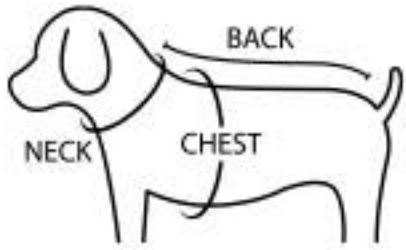

SIZE GUIDE

size	neck circumference	Bust	back length	weight
S	21cm	30cm	23cm	~2.5kg
M	24cm	36cm	28cm	~3.5kg
L	28cm	42cm	33cm	~6.5kg
XL	32cm	48cm	38cm	~10kg
2XL	36cm	55cm	43cm	~13.5kg

The measurements in the size chart are based on the dog's body measurements.

The appropriate size may vary depending on your dog's body type, fur length, and amount of fur, so please

refer to the chart above and your dog's body measurements to select the size.

Actual product size may vary depending on material, design, fabric thickness, measurement method, etc.