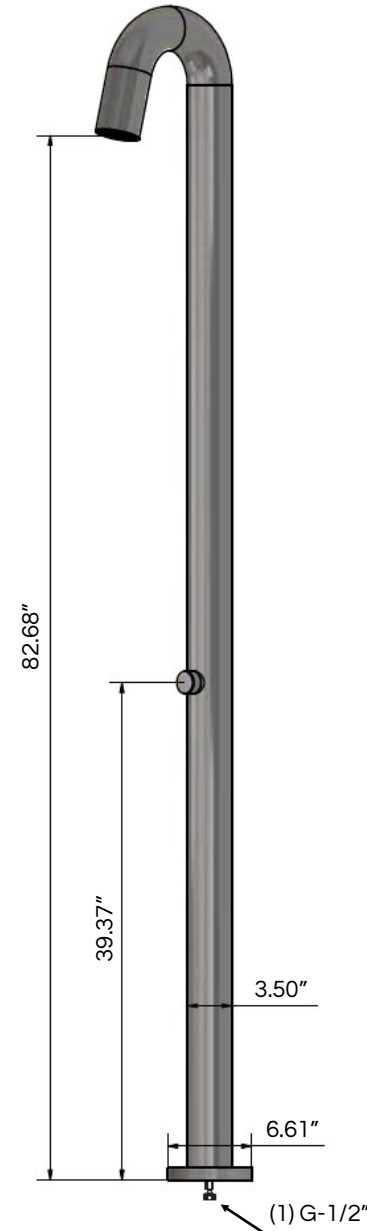

Volutus 01 Outdoor Shower

by LB OUTDOOR SHOWERS

WATRLINE

-  brushed
LBVO-01-BR
-  structured black
LBVO-01-MB

SPECIFICATIONS

MATERIAL:	316 stainless steel
FEATURES:	volume control valve (cold or premixed water only)
OPTIONS:	concrete anchor bracket (LBMV-08)
FLOW RATE at 40PSI:	3.2 GPM or restricted per local requirements
WEIGHT:	32 lbs
PACKAGE DIMENSIONS:	L 95" x W 24" x H 9"
DELIVERY WEIGHT:	48 lbs
WARRANTY:	3-year limited warranty

MAINTENANCE & CARE

BRUSHED:	Regularly apply stainless steel cleaner and rub in the direction of the grain, using a slightly abrasive sponge.
STRUCTURED BLACK:	Regularly clean with soap water or alcohol. Do not use abrasives.

optional
Concrete Anchor Bracket
LBMV-08
sold separately