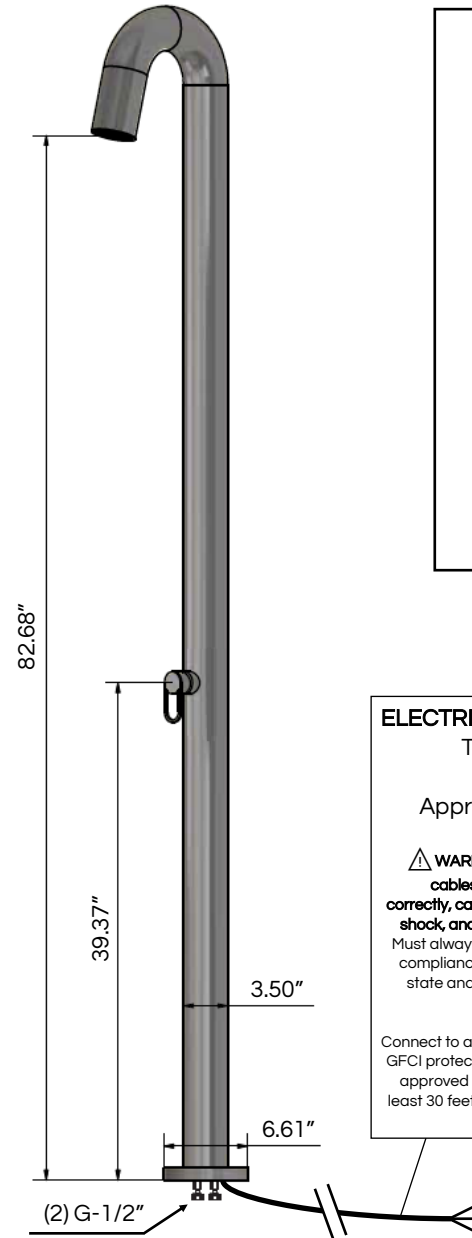

Frost-Free Volutus 03 Outdoor Shower

by LB OUTDOOR SHOWERS

ADA compliant

brushed
LBVO-03-BR-FF

structured black
LBVO-03-MB-FF

SPECIFICATIONS

MATERIAL:	316 stainless steel
FEATURES:	single lever mixer
OPTIONS:	concrete anchor bracket (LBMV-08)
FLOW RATE at 40PSI:	3.2 GPM or restricted per local requirements
WEIGHT:	37 lbs
PACKAGE DIMENSIONS:	L 95" x W 24" x H 9"
DELIVERY WEIGHT:	53 lbs
WARRANTY:	3-year limited warranty

optional
Concrete Anchor Bracket
LBMV-08
sold separately

ELECTRICAL WIRE
TYPE UF-B
12/2WG
Approx. 45 feet

⚠ WARNING: Electrical cables, if not installed correctly, can present a fire, shock, and arcing hazard. Must always be installed in compliance with national, state and local electrical codes.

Connect to a 120 volt, 30mA GFCI protected circuit in an approved junction box, at least 30 feet away from the shower.