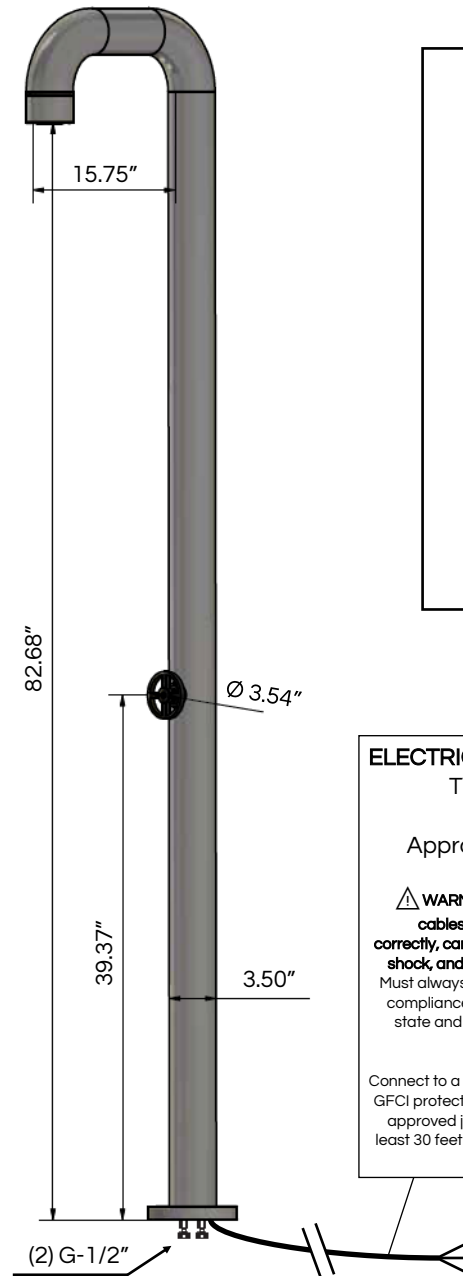

Frost-Free Cirrus 04 Outdoor Shower

by LB OUTDOOR SHOWERS

-  brushed
LBCR-04-BR-FF
-  structured black
LBCR-04-MB-FF

SPECIFICATIONS

MATERIAL:	316 stainless steel
FEATURES:	progressive mixer
OPTIONS:	concrete anchor bracket (LBMV-08)
FLOW RATE at 40PSI:	3.2 GPM or restricted per local requirements
WEIGHT:	37 lbs
PACKAGE DIMENSIONS:	L 95" x W 24" x H 9"
DELIVERY WEIGHT:	53 lbs
WARRANTY:	3-year limited warranty

ELECTRICAL WIRE
TYPE UF-B
12/2WG
Approx. 45 feet

⚠ WARNING: Electrical cables, if not installed correctly, can present a fire, shock, and arcing hazard. Must always be installed in compliance with national, state and local electrical codes.

Connect to a 120 volt, 30mA GFCI protected circuit in an approved junction box, at least 30 feet away from the shower.