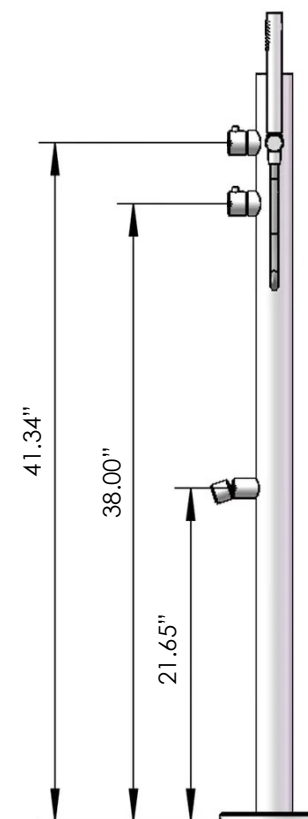

MAINTENANCE & CARE

BRUSHED: Regularly apply stainless steel cleaner and rub in the direction of the grain, using a slightly abrasive sponge.

MATTE BLACK: Regularly clean with soap water or alcohol. Do not use abrasives.