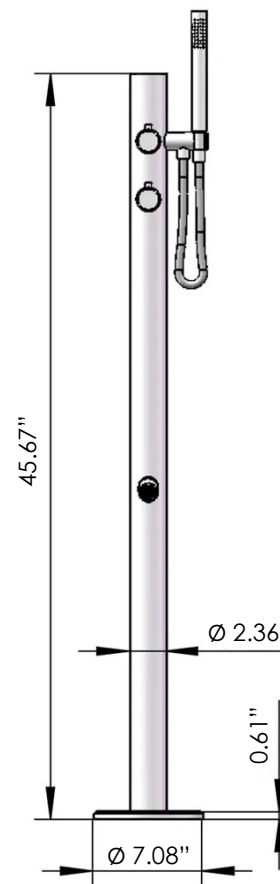

MAINTENANCE & CARE

BRUSHED: Regularly apply stainless steel cleaner and rub in the direction of the grain, using a slightly abrasive sponge.

MATTE BLACK: Regularly clean with soap water or alcohol. Do not use abrasives.