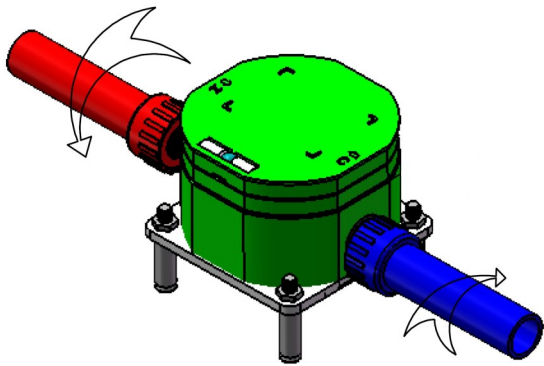

BUILT-IN PART FOR INSTALLATION