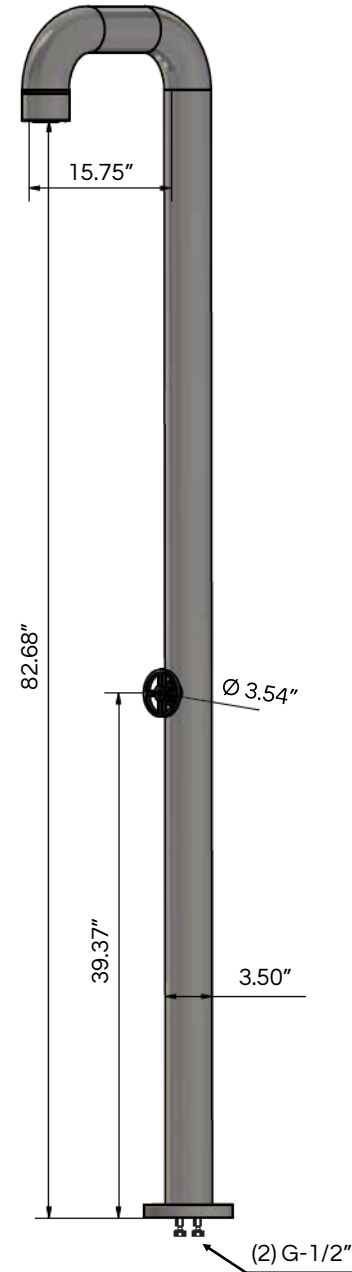

MAINTENANCE & CARE

BRUSHED:	Regularly apply stainless steel cleaner and rub in the direction of the grain, using a slightly abrasive sponge.
STRUCTURED BLACK:	Regularly clean with soap water or alcohol. Do not use abrasives.