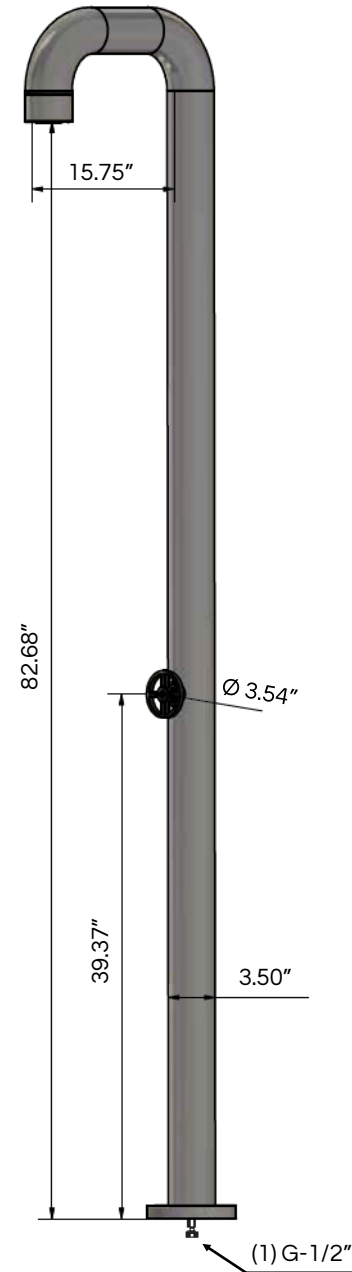

MAINTENANCE & CARE

BRUSHED:	Regularly apply stainless steel cleaner and rub in the direction of the grain, using a slightly abrasive sponge.
STRUCTURED BLACK:	Regularly clean with soap water or alcohol. Do not use abrasives.