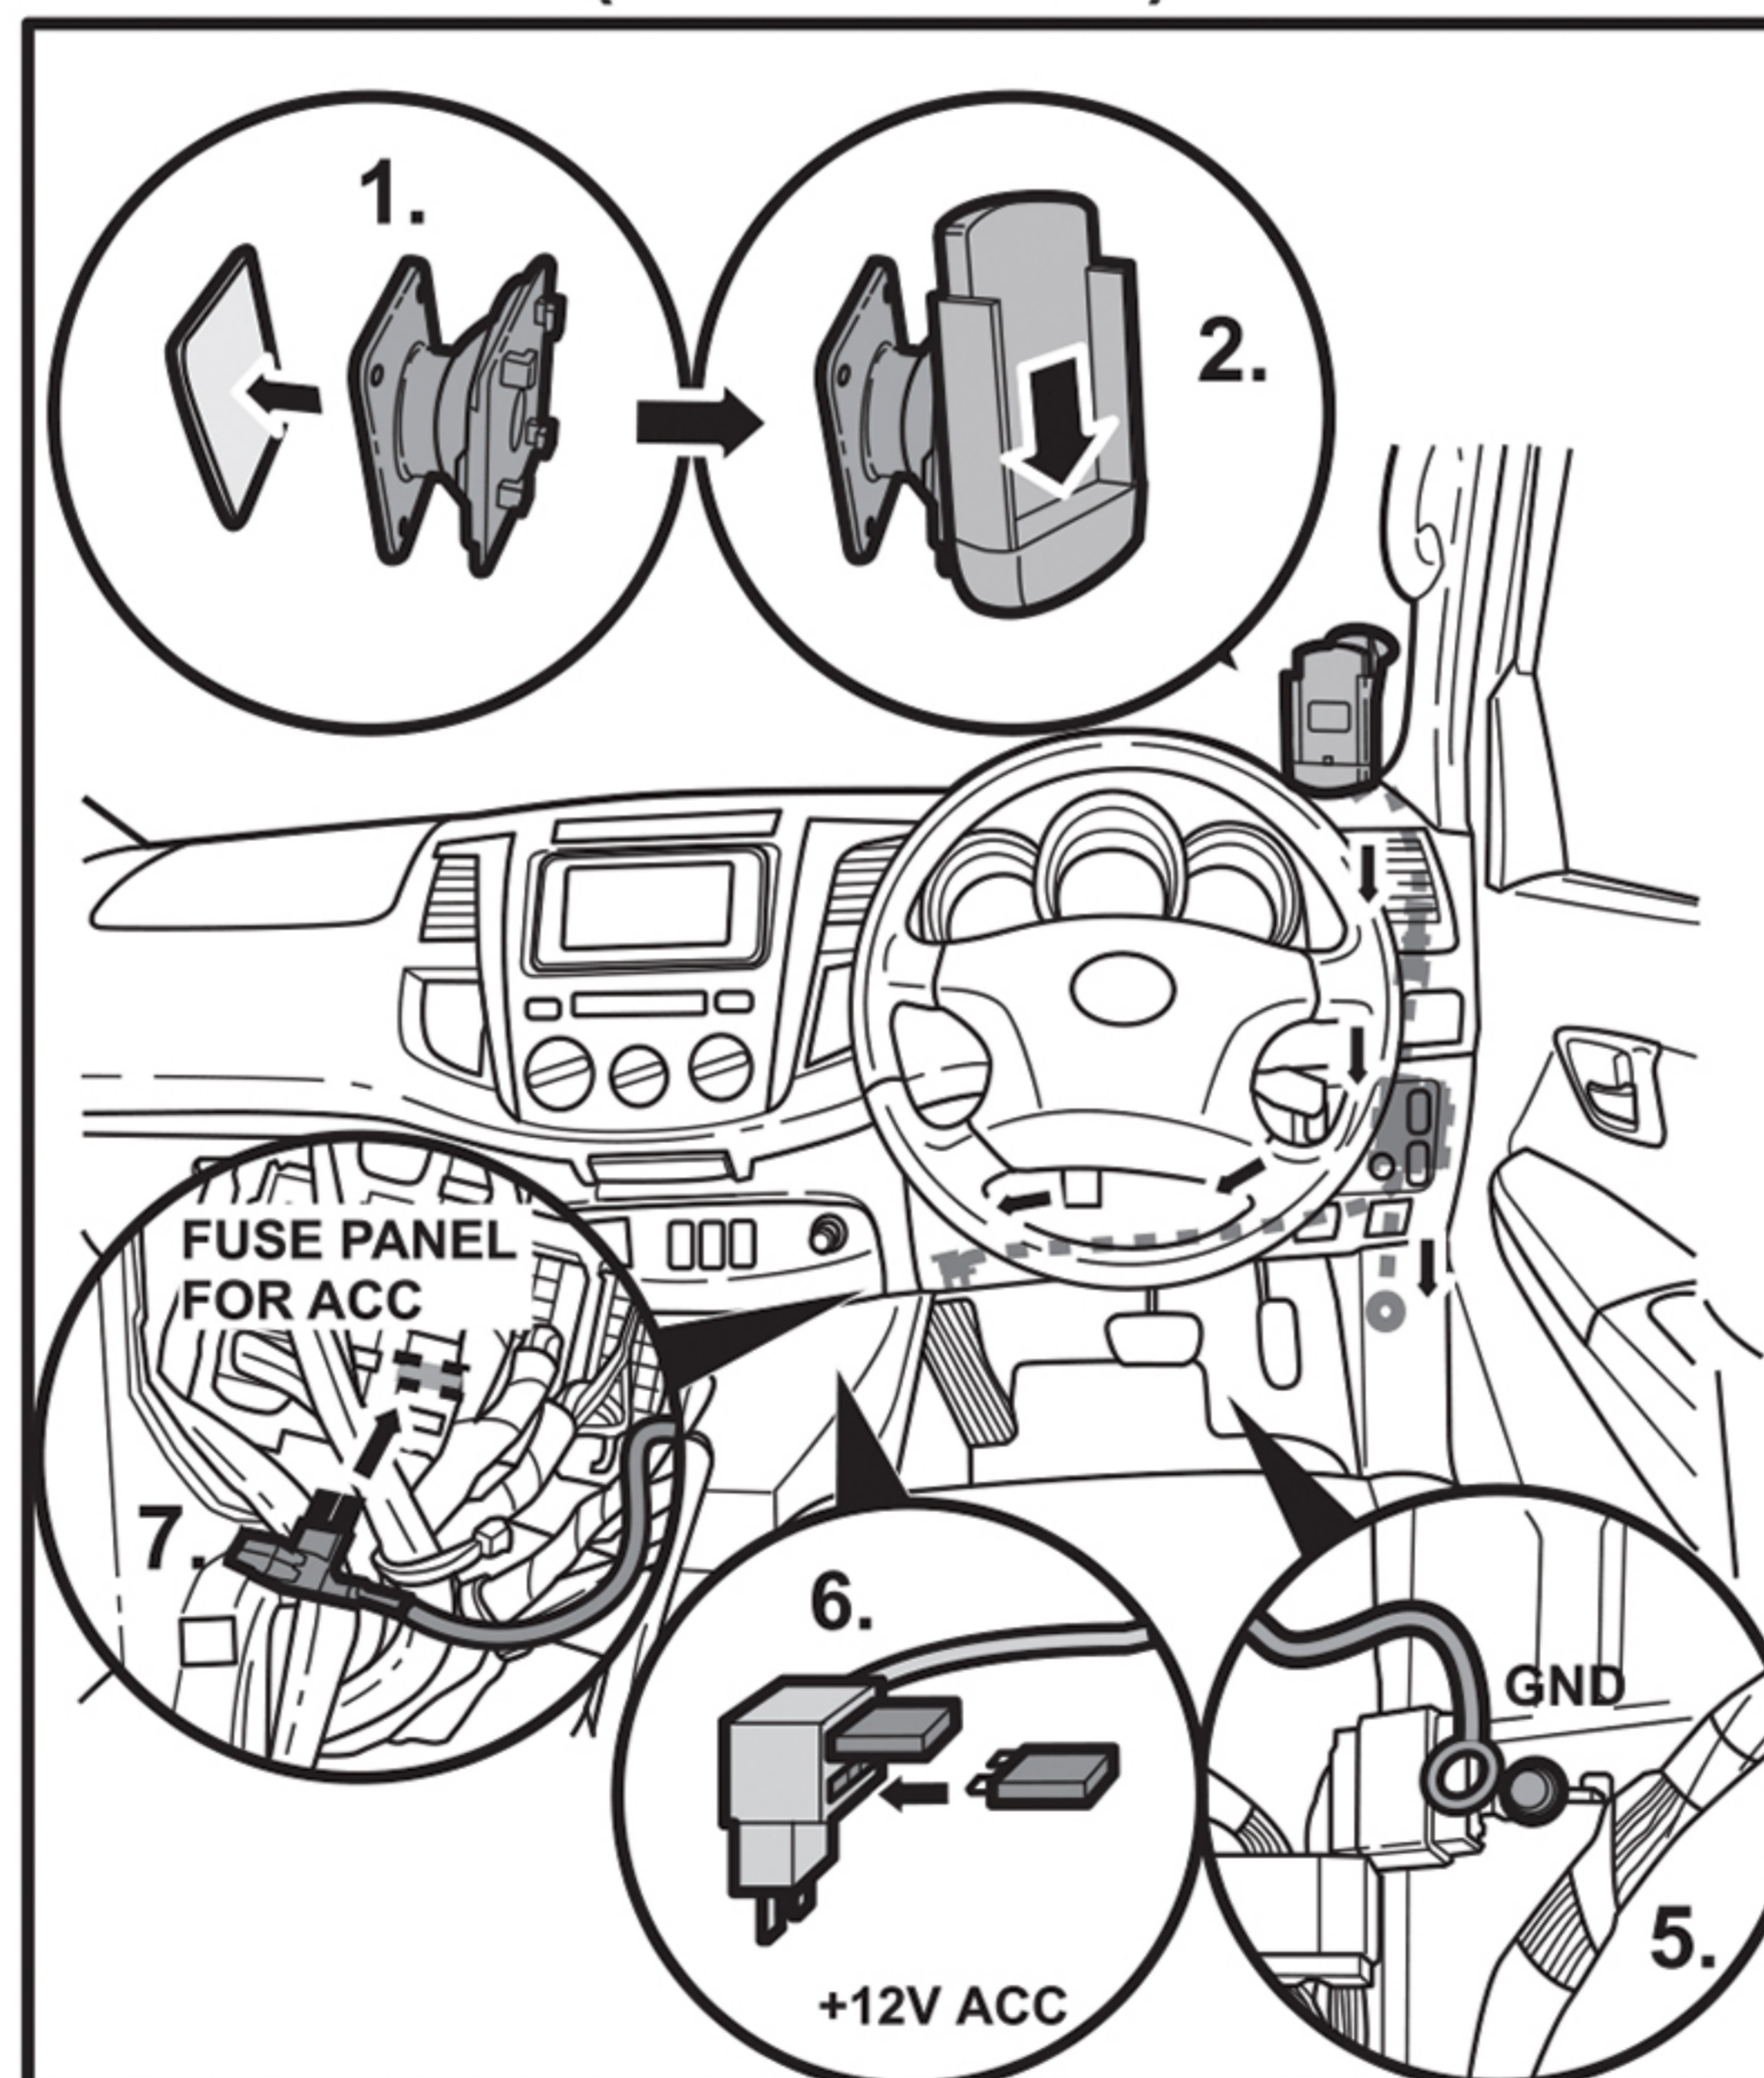

Professional Install Option 1:
Add-A-Fuse (not included)