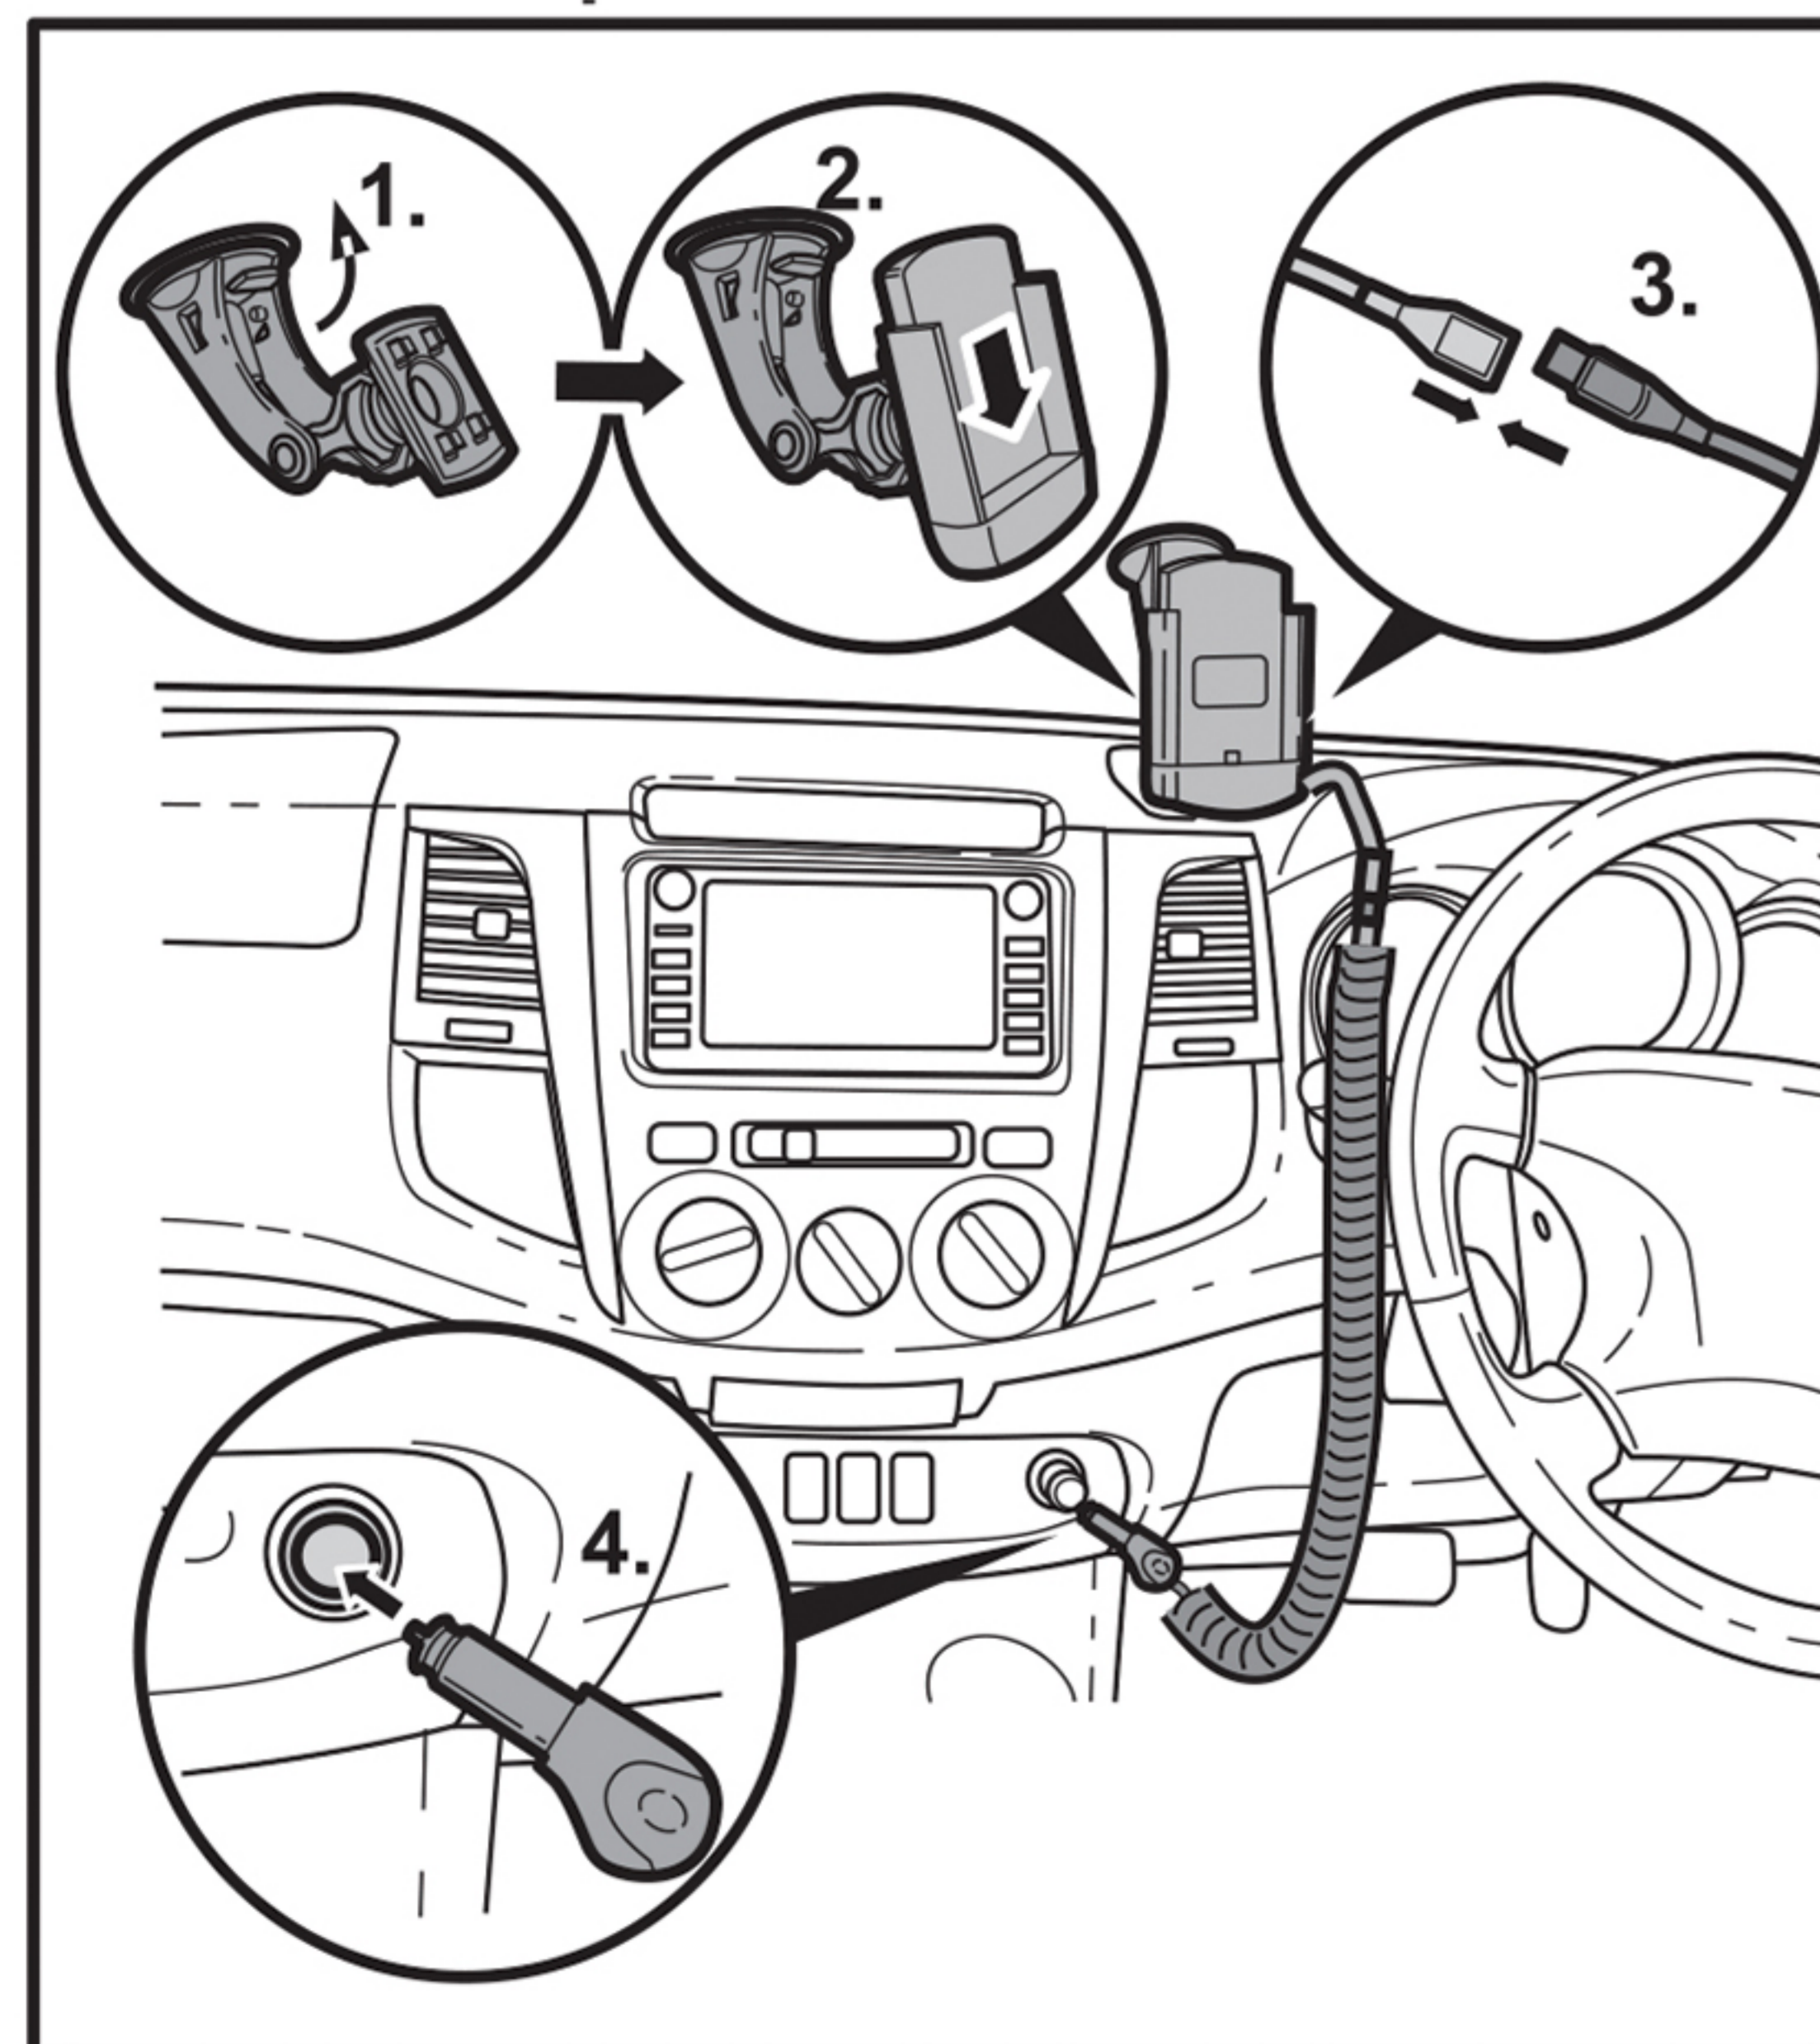

ALPHA CRADLE USER MANUAL

Thank you for choosing Strike Alpha Cradle. The Strike Alpha Cradle is designed to hold, charge, protect and boost the signal of your phone.

The Strike Alpha Cradle has been engineered to withstand extreme conditions and with its genius technology - the Strike Alpha Cradle leads the market.

FEATURES

- The charger included in the Strike Alpha Cradle package are for 12-24V DC current only.
- The Strike Alpha Cradle can be connected to your computer, vehicle or any 12/24V power supply (additional adapter cable may be required depending on the device).
- The Strike Alpha Cradle securely holds and charges your phone.
- The Strike Alpha Cradle boosts the signal of your phone and has external antenna capability (additional option).

WARRANTY

Strike offers a 3 year unlimited KM warranty with every Strike Alpha Cradle.

*Strike supplies multiple AMPS pattern mounts to provide an easy mounting system to any vehicle.

INSTALLATION

Self Install Option