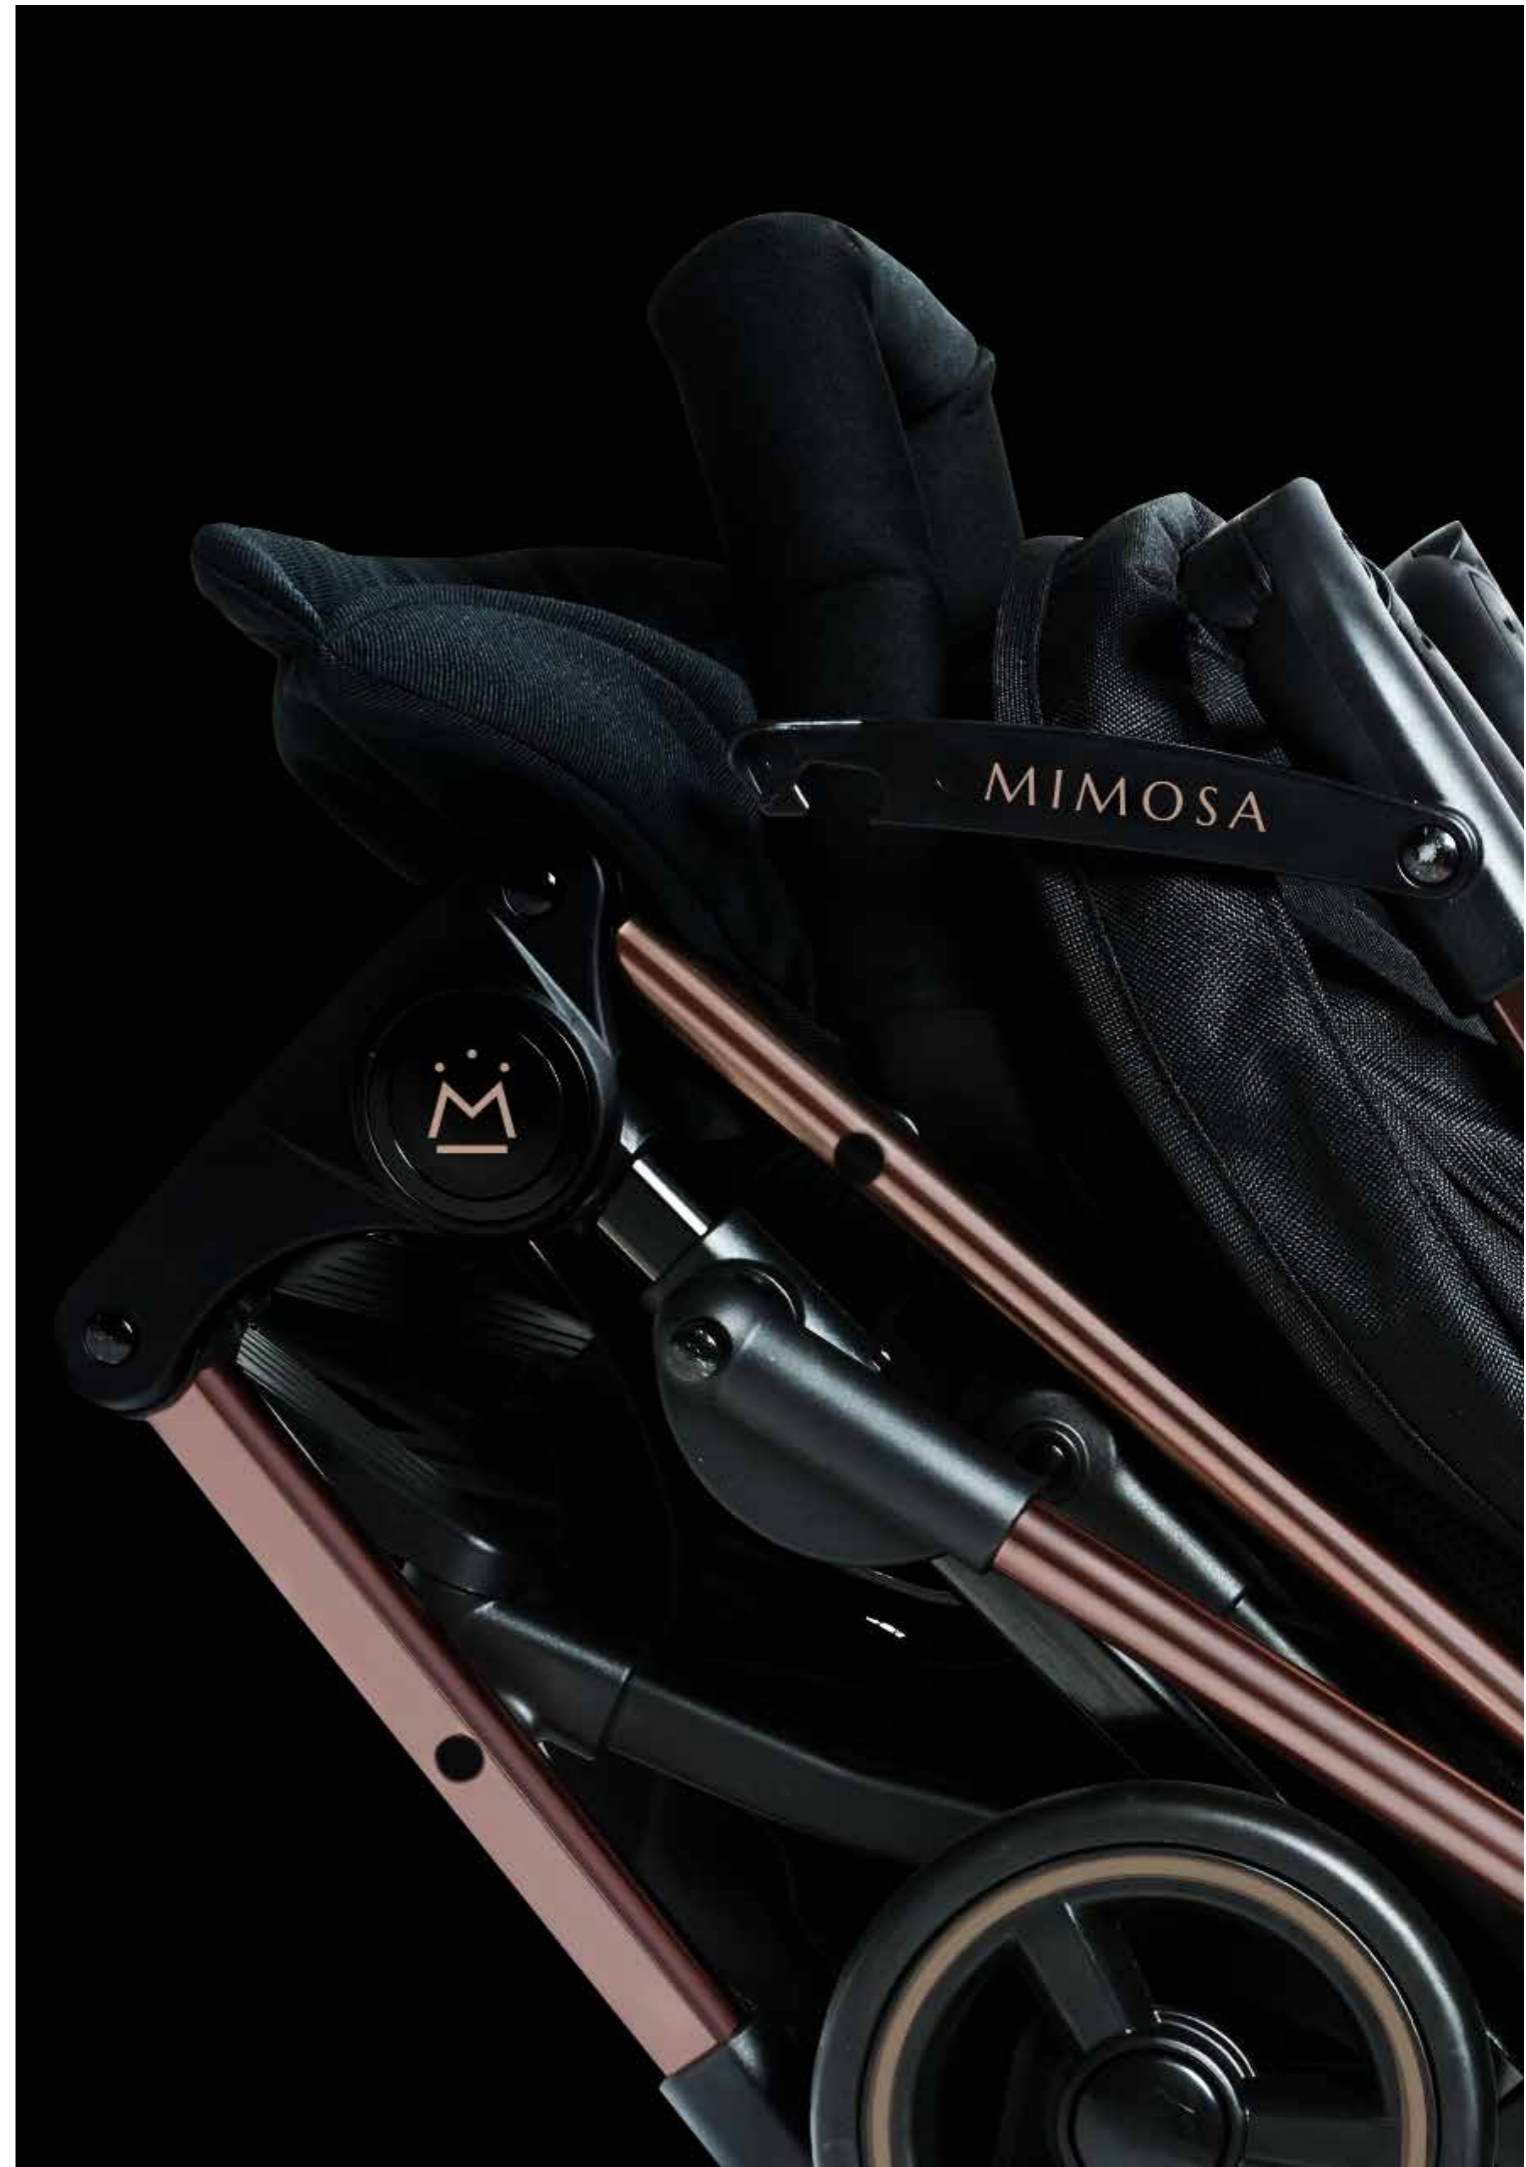

01

STROLLERS // 6

02

CARRIERS // 18

CABIN CITY+ BACKPACK STROLLER (EXTENDED CANOPY) - ROSE GOLD

Product Code: Rose Gold (MMS17043)

Our award winning Cabin City+ Stroller now comes with a 180-degree extendable canopy for more privacy when your baby sleeps. The canopy has a built-in mesh viewing panel for you to view your child. Also comes with a large rear window, side and back mesh to create a well-ventilated and cooling sleeping environment.

DIMENSIONS

OPEN DIMENSIONS W48 X L60 X H100 CM

FOLDED DIMENSIONS W28 X L55 X H27 CM

Suitable from birth to 23kg (approximately 4 years old)

PRODUCT WEIGHT

STROLLER UNIT 5.6 KG

COLOUR AVAILABLE

MMS17044
(Rose Gold)

Product Code: Jet Set Black (MMS17043)

Newest 2020 model from the award-winning Cabin City+ Stroller now comes with a 180-degree extendable canopy for more privacy when your baby sleeps. The canopy has a built-in mesh viewing panel for you to view your child. Also comes with a large rear window, side and back mesh to create a well-ventilated and cooling sleeping environment.