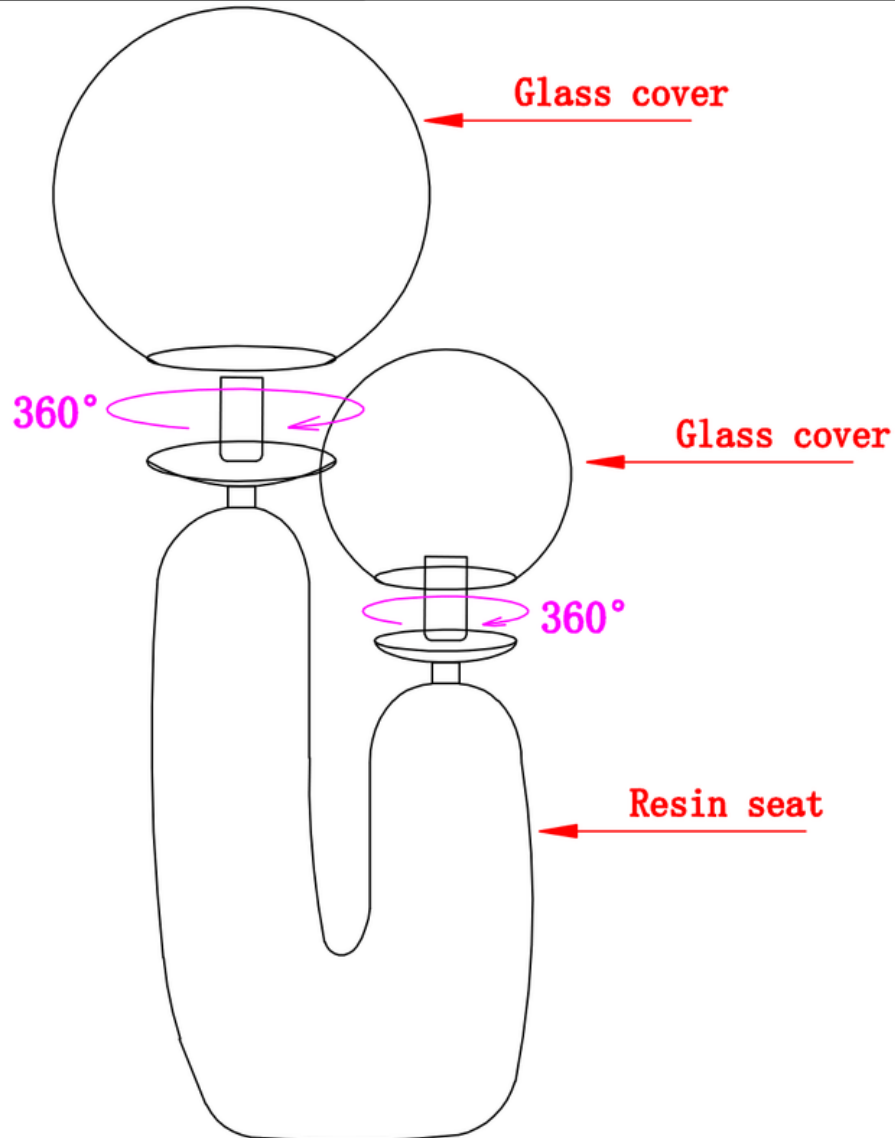

VALYÖU

Wah Lamp

MCP-TL301

HOW TO PUT TOGETHER

Product Installation Instructions

Model:

MCP-TL301

light
source:

G9 LED

Specifications:

280*480

region:

Complete the rendering

Installation Notes

warning

- 1: This lamp is suitable for 220V-240V power supply, 50HZ.
 - 2: Please wear gloves when installing.
 - 3: Don't install it on the dry ceiling. It should be ventilated and dry.
 - 4: Lamps shall not be close to corrosive chemicals and gases containing acids and alkalis.
- Do not wash with water, only clean soft cloth wipe
- 5: Each component shall be installed by professional electrician in sequence with reference to assembly sketch.
- Adjust the lampshade.
- 6: When cleaning lamps and bulbs, power should be cut off.