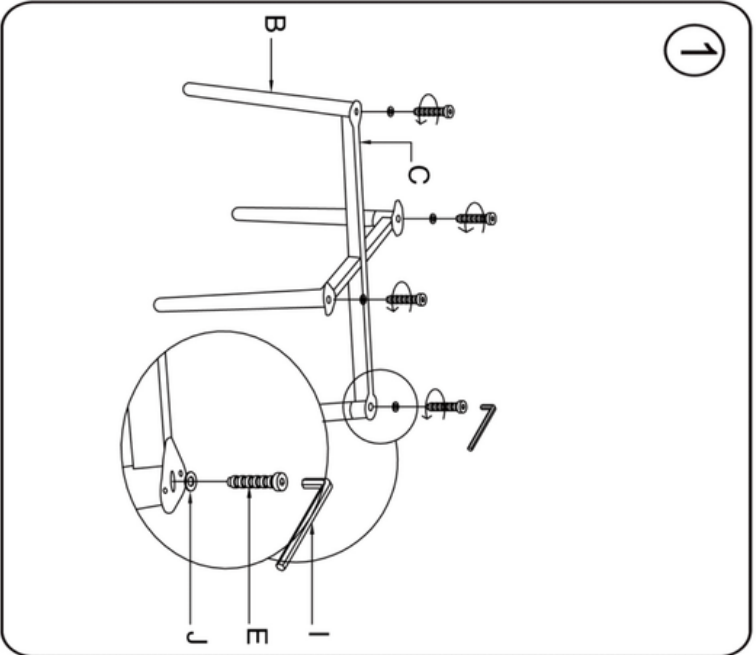

**VALYÖU**

**VALURE DINING TABLE**

MT-1804

HOW TO PUT TOGETHER

VALYOU FURNITURE

MT-1804

ASSEMBLY INSTRUCTION

VALURE  
DINING  
TABLE

Part Identification

A		1PC
B		4PCS
C		1PC
D		8PCS
E		4PCS
F		4PCS
G		8PCS
H		1PC
I		1PC
J		4PCS

**MANUFACTURED BY**  
VALYOU FURNITURE® HONOLULU, HAWAII

**CUSTOMER SERVICE:**  
SERVICE@VALYOUFURNITURE.COM