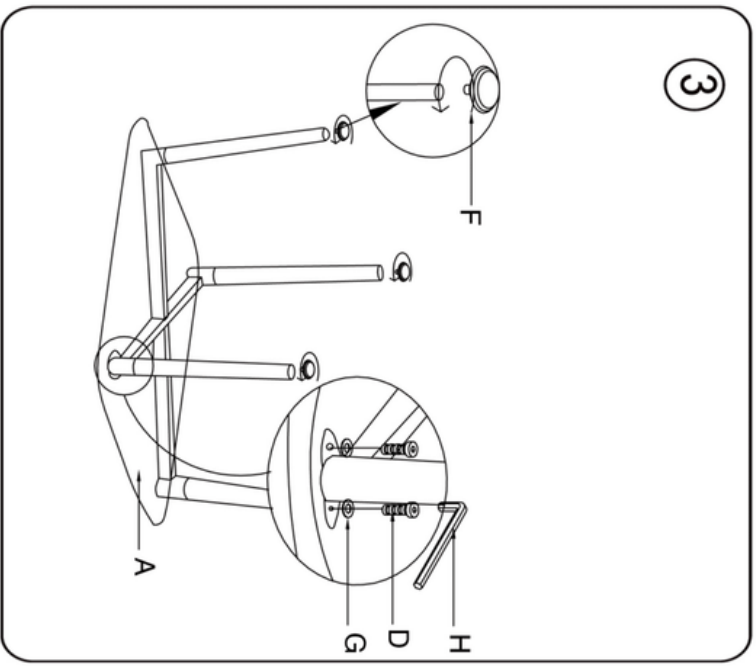

**VALYÖU**

**VALURE DINING TABLE**

MT-1804

HOW TO PUT TOGETHER

VALYOU FURNITURE

MT-1804

ASSEMBLY INSTRUCTION

VALURE  
DINING  
TABLE

Part Identification

A		1PC
B		4PCS
C		1PC
D		8PCS
E		4PCS
F		4PCS
G		8PCS
H		1PC
I		1PC
J		4PCS

**MANUFACTURED BY**  
VALYOU FURNITURE® HONOLULU, HAWAII

**CUSTOMER SERVICE:**  
SERVICE@VALYOUFURNITURE.COM