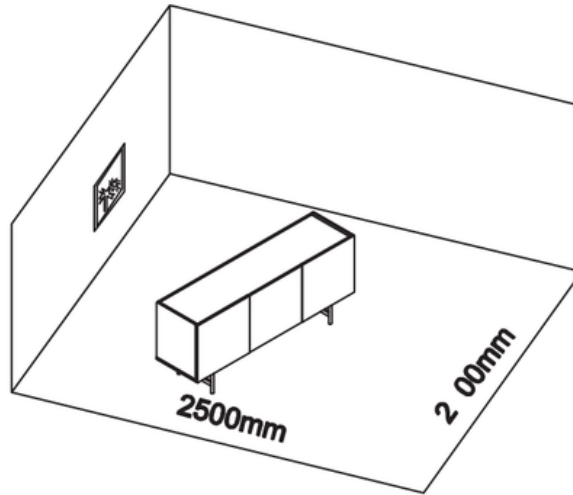

**VALYÖU**

**VALQEE SIDEBOARD**

1908

HOW TO PUT TOGETHER

60 min

		1908
1	1	1562x381x18MM
2	1	1600x400x18MM
3A	1	482x399x18MM
3B	1	482x399x18MM
4A	1	444x380x18MM
4B	1	444x380x18MM
5A	1	514x360x15MM
5B	2	504x360x15MM
6	1	531x500x18MM
7	1	1562x150x18MM
8	1	1572x342x5MM

 φ 15x12 Ax30	 M6x35 Bx30	 φ 8x40 Cx26	 M3.5x15 Dx44
 Ex2	 M6x35 Fx10	 φ16xM6x1.5 Gx14	 M6 Hx14
 Ix8	 M6x55 Jx4	 5# Kx1	 Lx4
 Mx12	 Nx4	 Ox1	 Px1
 Qx2			