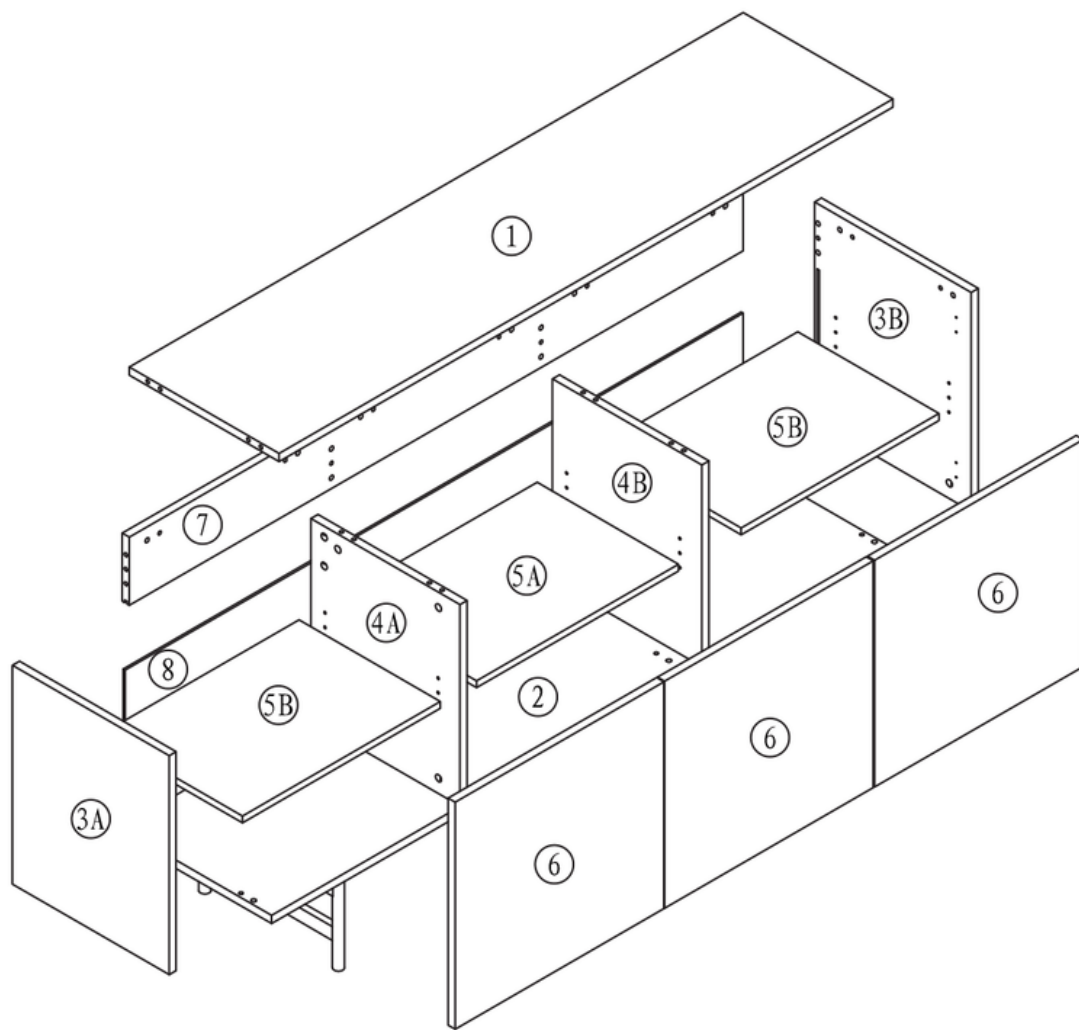

**VALYÖU**

**VALQEE SIDEBOARD**

1908

HOW TO PUT TOGETHER

60 min

		1908
1	1	1562x381x18MM
2	1	1600x400x18MM
3A	1	482x399x18MM
3B	1	482x399x18MM
4A	1	444x380x18MM
4B	1	444x380x18MM
5A	1	514x360x15MM
5B	2	504x360x15MM
6	1	531x500x18MM
7	1	1562x150x18MM
8	1	1572x342x5MM