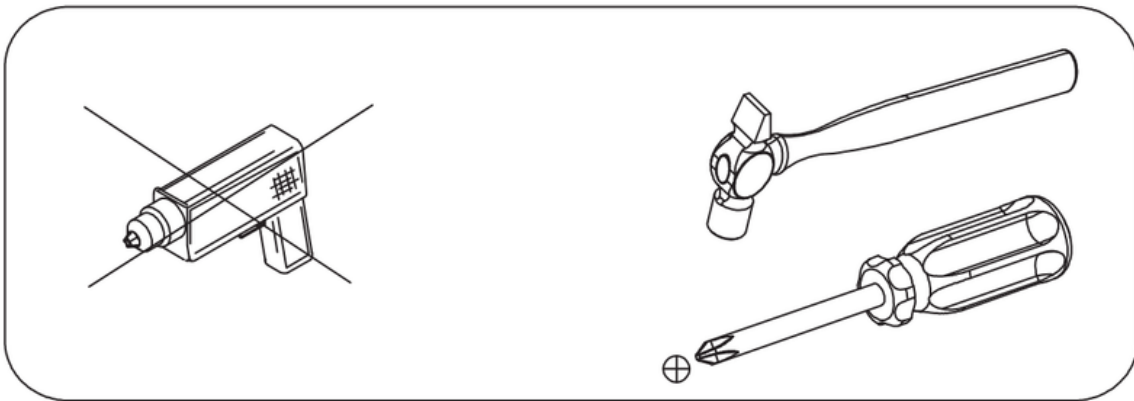

**VALYÖU**

**VALQEE SIDEBOARD**

1908

HOW TO PUT TOGETHER

60 min

		1908
1	1	1562x381x18MM
2	1	1600x400x18MM
3A	1	482x399x18MM
3B	1	482x399x18MM
4A	1	444x380x18MM
4B	1	444x380x18MM
5A	1	514x360x15MM
5B	2	504x360x15MM
6	1	531x500x18MM
7	1	1562x150x18MM
8	1	1572x342x5MM