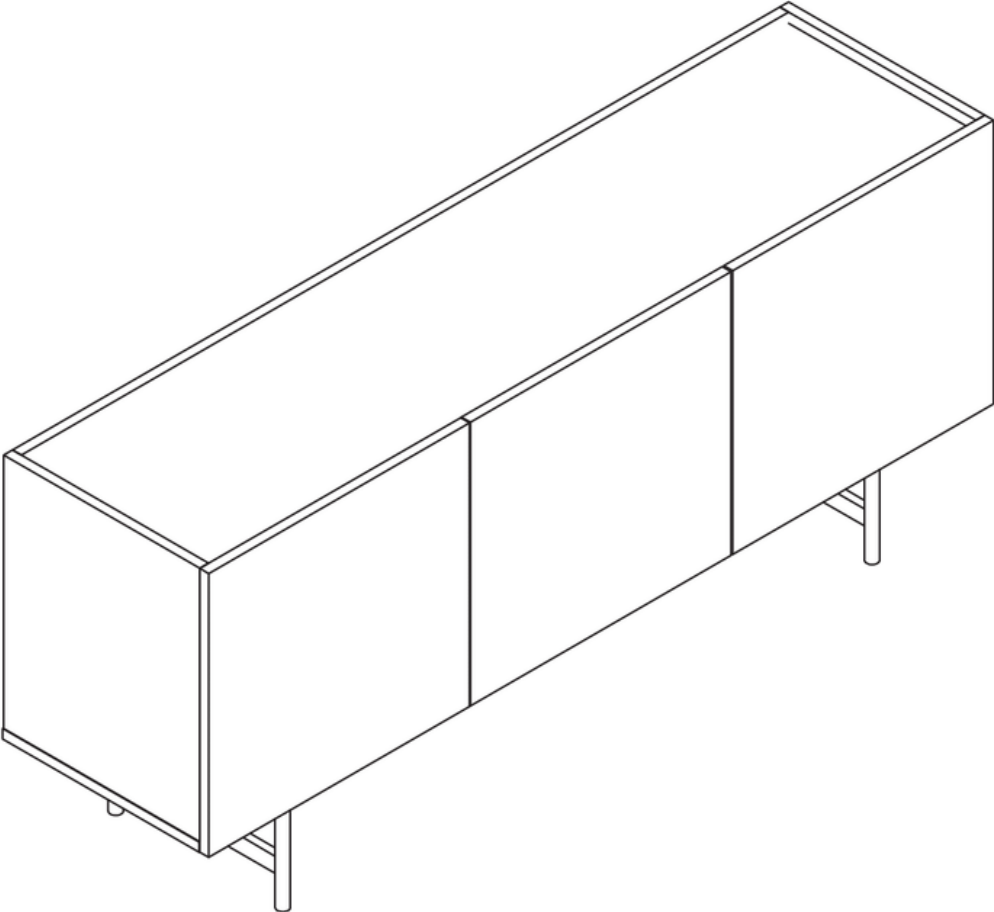

**VALYÖU**

**VALQEE SIDEBOARD**

1908

HOW TO PUT TOGETHER

60 min

		1908
1	1	1562x381x18MM
2	1	1600x400x18MM
3A	1	482x399x18MM
3B	1	482x399x18MM
4A	1	444x380x18MM
4B	1	444x380x18MM
5A	1	514x360x15MM
5B	2	504x360x15MM
6	1	531x500x18MM
7	1	1562x150x18MM
8	1	1572x342x5MM