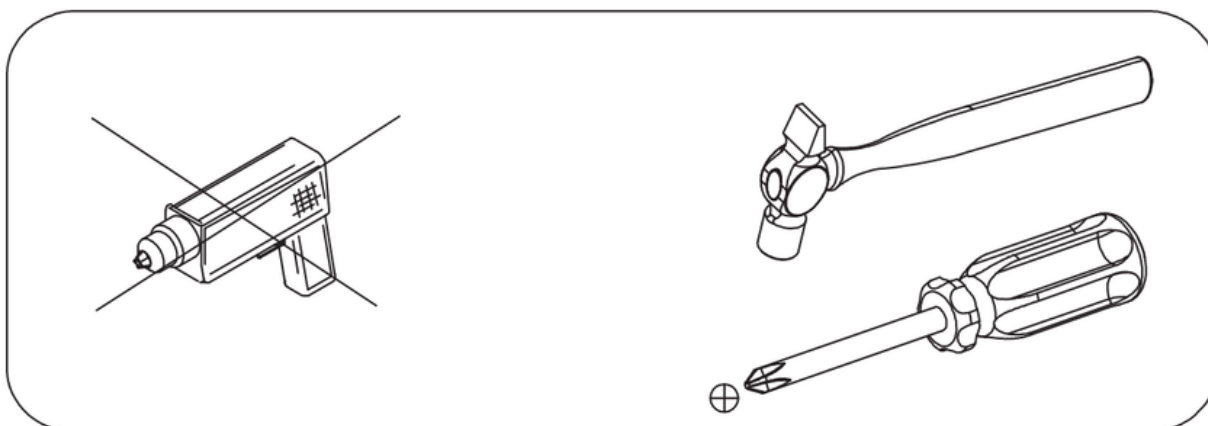

VALYÖU

VALQEE SIDE TABLE

1911

HOW TO PUT TOGETHER

60 min

		1911
1	1	362x363x18MM
2	1	400x382x18MM
3A	1	182x381x18MM
3B	1	182x381x18MM
4	1	400x200x18MM
5	1	362x182x18MM
6	1	336x120x18MM
7A	1	332x120x18MM
7B	1	332x120x18MM
8	1	342x310x5MM