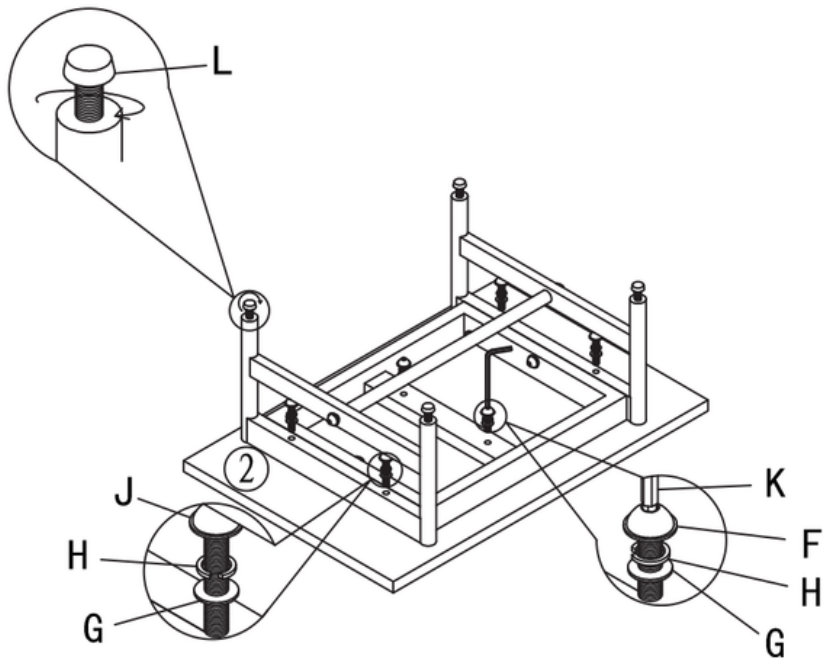

VALYÖU

VALQEE 3 DRAWER SIDE TABLE

1912

HOW TO PUT TOGETHER

Assembly Instructions

1912

60 min

		1912
1	1	564x381x18MM
2	1	600x400x18MM
3A	1	582x399x18MM
3B	1	582x399x18MM
4A	3	332x100x18MM
4B	3	332x100x18MM
5	3	536x100x18MM
6	3	510x342x5MM
7	3	600x199x18MM
8	1	564x100x18MM
9	1	572x492x5MM

 φ 15x12 Ax15	 M6x35 Bx15	 φ 8x40 Cx8	 M3. 5x15 Dx44
 Ex6	 M6x35 Fx10	 φ16xM6x1.5 Gx14	 M6 Hx14
 Ix8	 M6x55 Jx4	 5# Kx1	 Lx4
 Mx1	 Nx1	 Ox2	 Px24
 Qx24			

1

$E = E1 + E2$

2

3

4

5

Cx8

Bx11

E2x6

Dx18

6

Ax11

8-12

7

Ax4