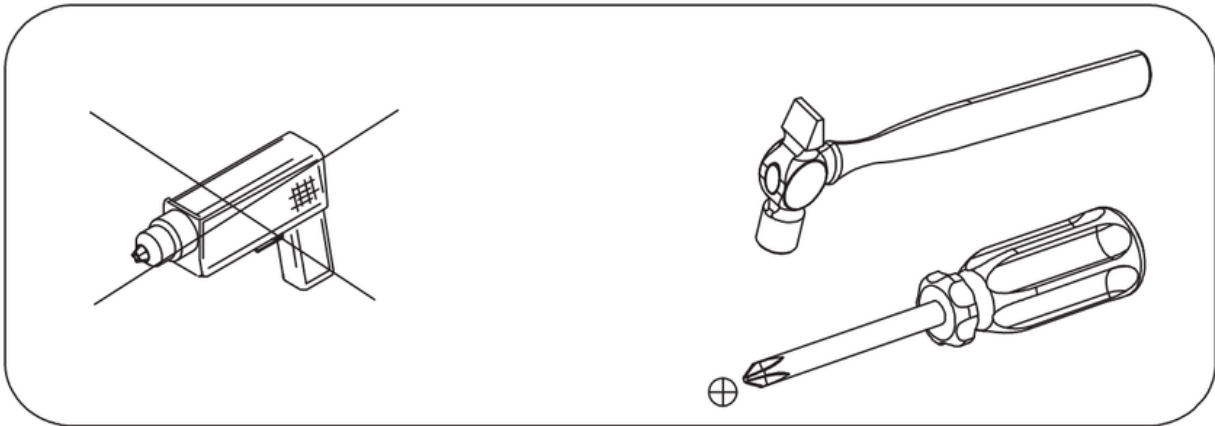

VALYÖU

VALQEE 3 DRAWER SIDE TABLE

1912

HOW TO PUT TOGETHER

Assembly Instructions

1912

60 min

		1912
1	1	564x381x18MM
2	1	600x400x18MM
3A	1	582x399x18MM
3B	1	582x399x18MM
4A	3	332x100x18MM
4B	3	332x100x18MM
5	3	536x100x18MM
6	3	510x342x5MM
7	3	600x199x18MM
8	1	564x100x18MM
9	1	572x492x5MM