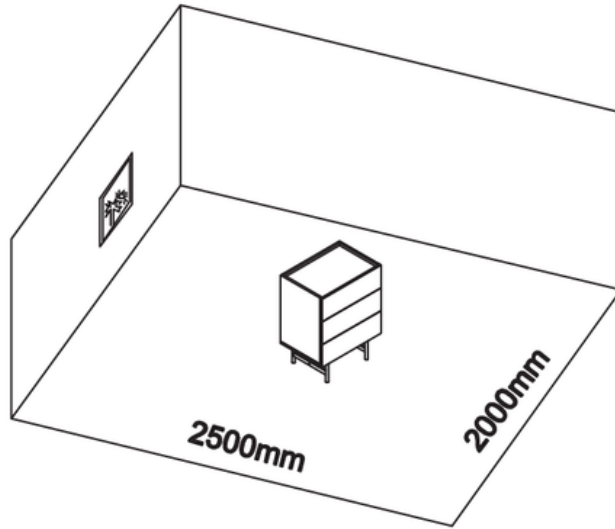

VALYÖU

VALQEE 3 DRAWER SIDE TABLE

1912

HOW TO PUT TOGETHER

Assembly Instructions

1912

60 min

		1912
1	1	564x381x18MM
2	1	600x400x18MM
3A	1	582x399x18MM
3B	1	582x399x18MM
4A	3	332x100x18MM
4B	3	332x100x18MM
5	3	536x100x18MM
6	3	510x342x5MM
7	3	600x199x18MM
8	1	564x100x18MM
9	1	572x492x5MM

 φ 15x12 Ax15	 M6x35 Bx15	 φ 8x40 Cx8	 M3. 5x15 Dx44
 Ex6	 M6x35 Fx10	 φ16xM6x1.5 Gx14	 M6 Hx14
 Ix8	 M6x55 Jx4	 5# Kx1	 Lx4
 Mx1	 Nx1	 Ox2	 Px24
 Qx24			

1

$E = E1 + E2$

2

3

4

5

Cx8