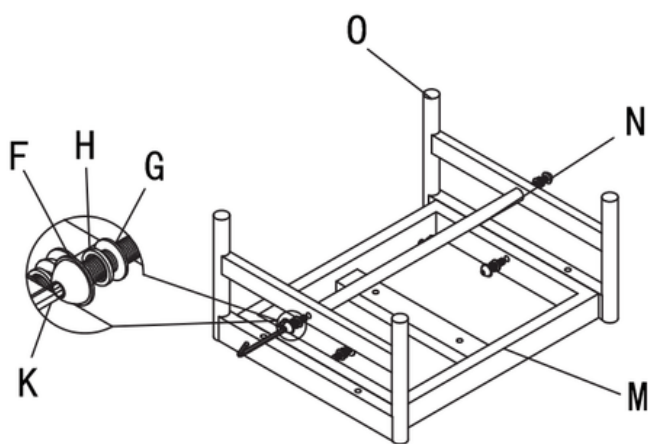

VALYÖU

VALQEE 3 DRAWER SIDE TABLE

1912

HOW TO PUT TOGETHER

Assembly Instructions

1912

60 min

		1912
1	1	564x381x18MM
2	1	600x400x18MM
3A	1	582x399x18MM
3B	1	582x399x18MM
4A	3	332x100x18MM
4B	3	332x100x18MM
5	3	536x100x18MM
6	3	510x342x5MM
7	3	600x199x18MM
8	1	564x100x18MM
9	1	572x492x5MM

 φ 15x12 Ax15	 M6x35 Bx15	 φ 8x40 Cx8	 M3. 5x15 Dx44
 Ex6	 M6x35 Fx10	 φ16xM6x1.5 Gx14	 M6 Hx14
 Ix8	 M6x55 Jx4	 5# Kx1	 Lx4
 Mx1	 Nx1	 Ox2	 Px24
 Qx24			

1

$E = E1 + E2$

2

3

4

5

Cx8

Bx11

E2x6

Dx18

6

Ax11

8-12

7

Ax4