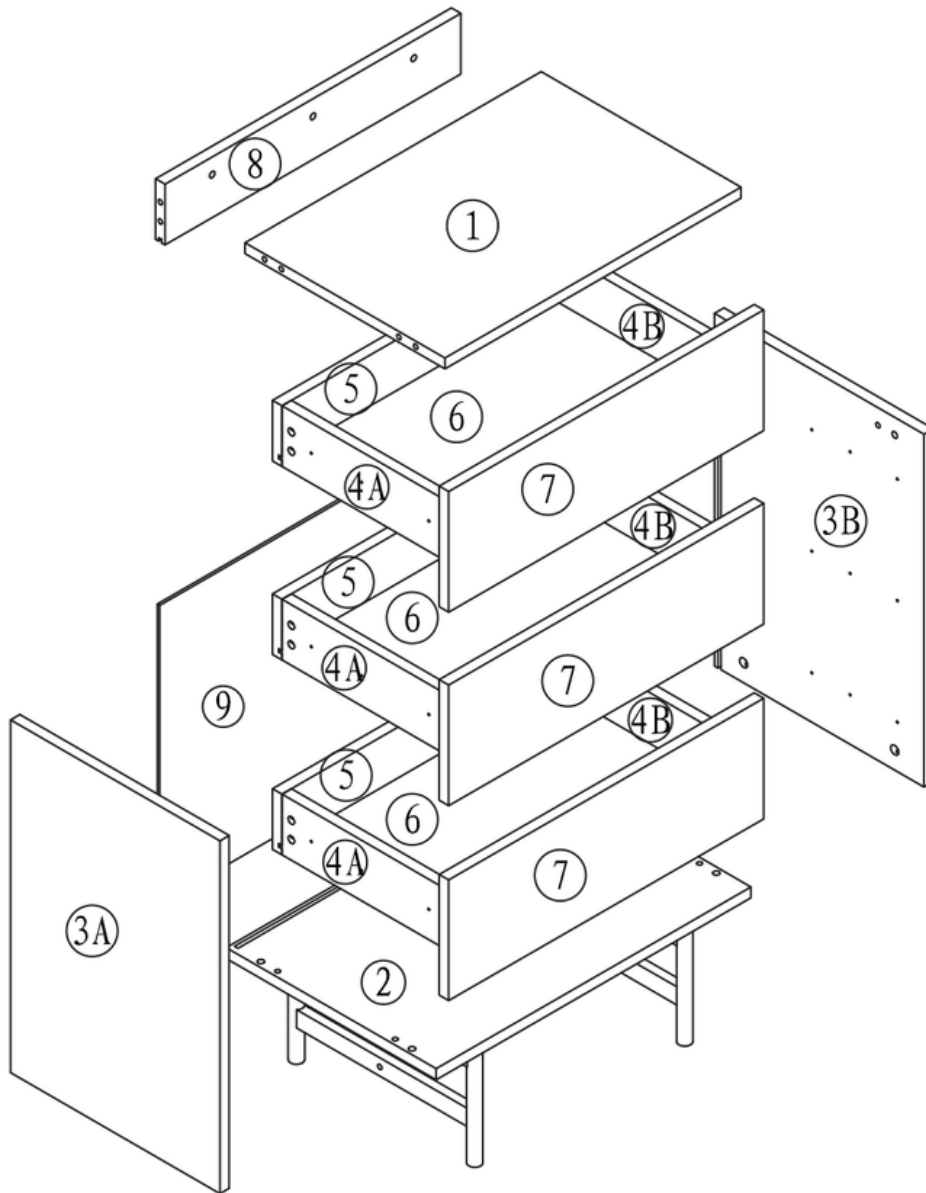

VALYÖU

VALQEE 3 DRAWER SIDE TABLE

1912

HOW TO PUT TOGETHER

Assembly Instructions

1912

60 min

		1912
1	1	564x381x18MM
2	1	600x400x18MM
3A	1	582x399x18MM
3B	1	582x399x18MM
4A	3	332x100x18MM
4B	3	332x100x18MM
5	3	536x100x18MM
6	3	510x342x5MM
7	3	600x199x18MM
8	1	564x100x18MM
9	1	572x492x5MM