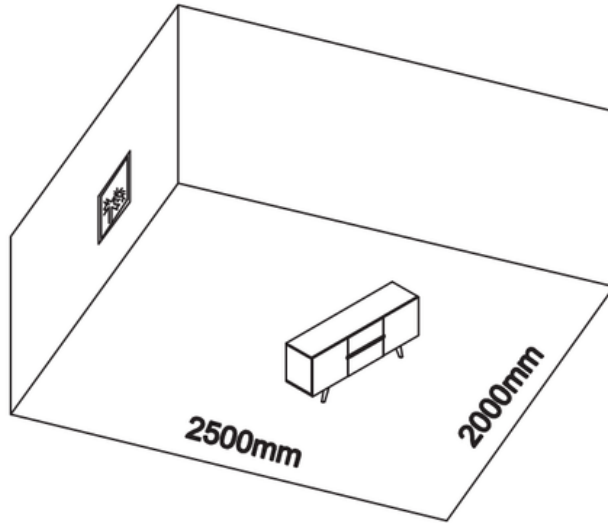

VALYÖU

VALONA SIDEBOARD

9962

HOW TO PUT TOGETHER

Assembly Instructions

9962

60 min

| | | 9962 |
|----|---|---------------|
| 1 | 1 | 1600x382x18MM |
| 2 | 1 | 1600x382x18MM |
| 3A | 1 | 464x380x18MM |
| 3B | 1 | 464x380x18MM |
| 4A | 1 | 464x380x18MM |
| 4B | 1 | 464x380x18MM |
| 5 | 2 | 532x230x18MM |
| 6 | 2 | 532x500x18MM |
| 7A | 2 | 350x90x15MM |
| 7B | 2 | 350x90x15MM |
| 8 | 2 | 466x80x15MM |
| 9 | 2 | 476x345x5MM |
| 10 | 2 | 508x346x18MM |
| 11 | 1 | 1562x70x15MM |
| 12 | 3 | 519x474x5MM |