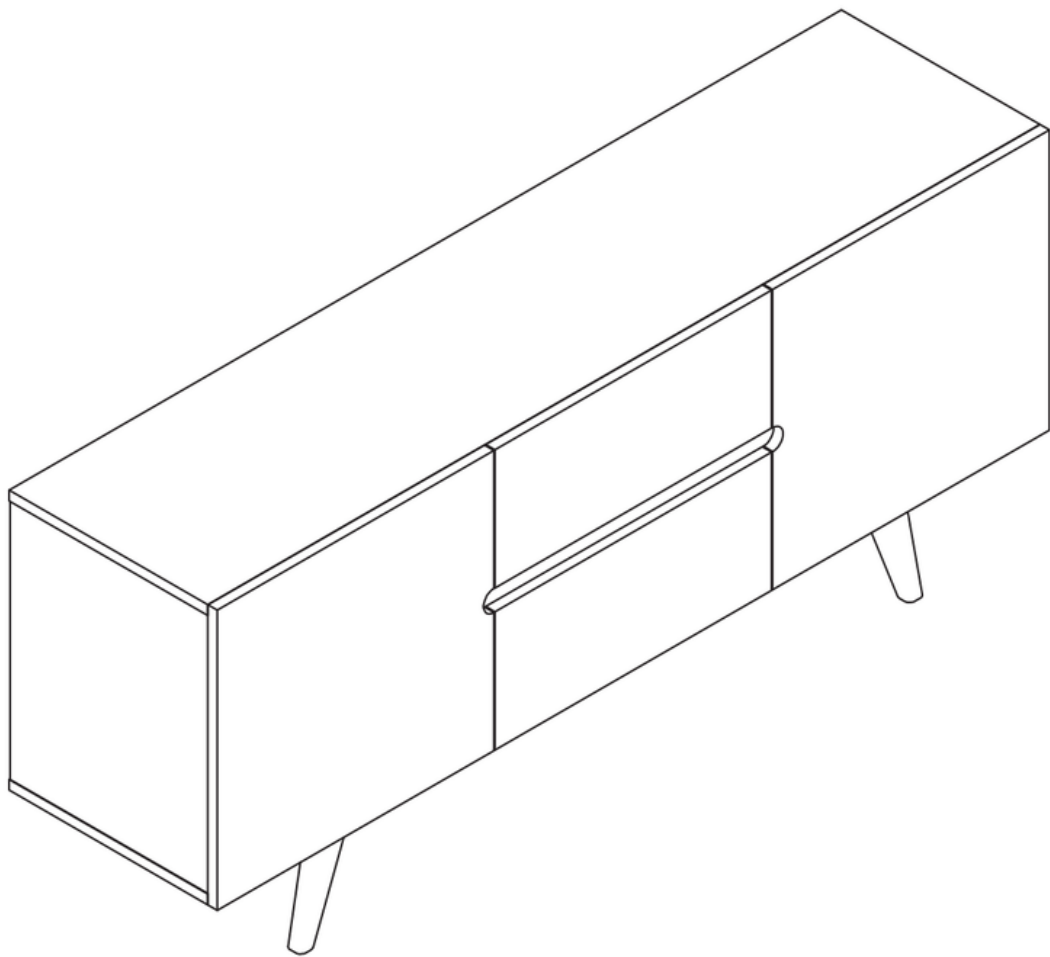

VALYÖU

VALONA SIDEBOARD

9962

HOW TO PUT TOGETHER

Assembly Instructions

9962

60 min

| | | 9962 |
|----|---|---------------|
| 1 | 1 | 1600x382x18MM |
| 2 | 1 | 1600x382x18MM |
| 3A | 1 | 464x380x18MM |
| 3B | 1 | 464x380x18MM |
| 4A | 1 | 464x380x18MM |
| 4B | 1 | 464x380x18MM |
| 5 | 2 | 532x230x18MM |
| 6 | 2 | 532x500x18MM |
| 7A | 2 | 350x90x15MM |
| 7B | 2 | 350x90x15MM |
| 8 | 2 | 466x80x15MM |
| 9 | 2 | 476x345x5MM |
| 10 | 2 | 508x346x18MM |
| 11 | 1 | 1562x70x15MM |
| 12 | 3 | 519x474x5MM |