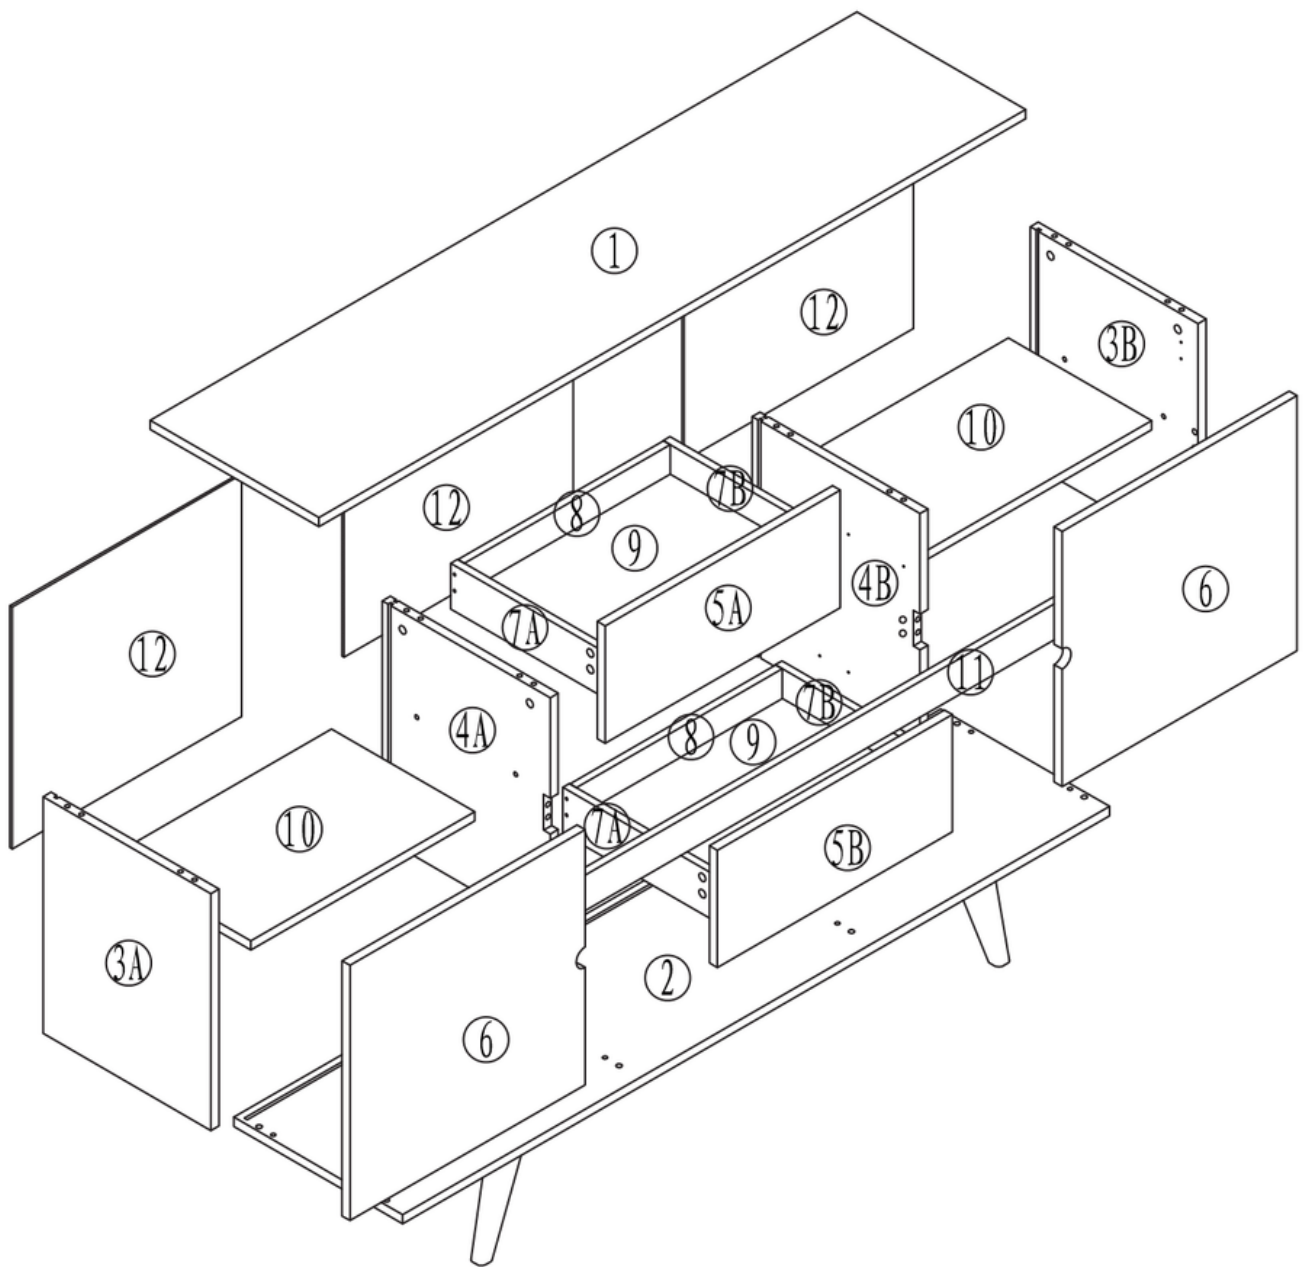

VALYÖU

VALONA SIDEBOARD

9962

HOW TO PUT TOGETHER

Assembly Instructions

9962

60 min

| | | 9962 |
|----|---|---------------|
| 1 | 1 | 1600x382x18MM |
| 2 | 1 | 1600x382x18MM |
| 3A | 1 | 464x380x18MM |
| 3B | 1 | 464x380x18MM |
| 4A | 1 | 464x380x18MM |
| 4B | 1 | 464x380x18MM |
| 5 | 2 | 532x230x18MM |
| 6 | 2 | 532x500x18MM |
| 7A | 2 | 350x90x15MM |
| 7B | 2 | 350x90x15MM |
| 8 | 2 | 466x80x15MM |
| 9 | 2 | 476x345x5MM |
| 10 | 2 | 508x346x18MM |
| 11 | 1 | 1562x70x15MM |
| 12 | 3 | 519x474x5MM |