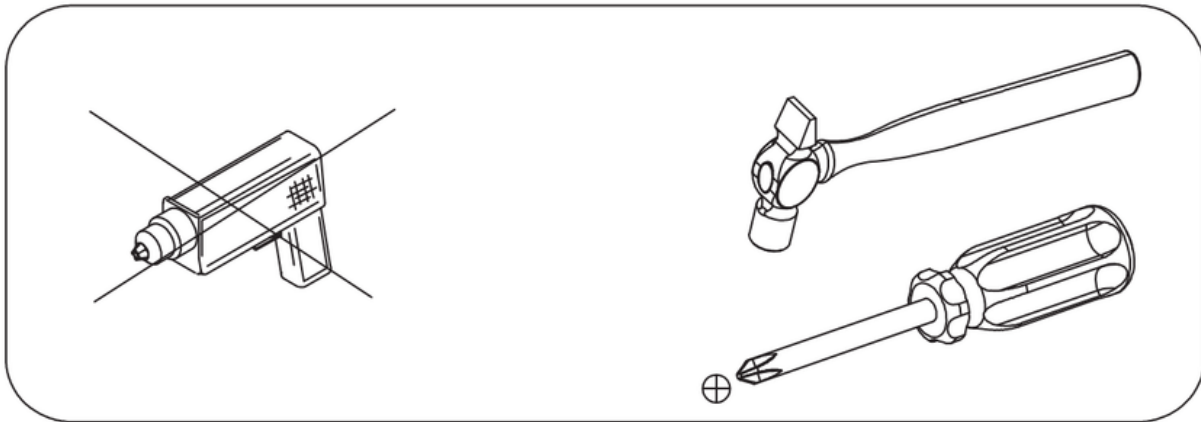

VALYÖU

VALONA SIDEBOARD

9962

HOW TO PUT TOGETHER

Assembly Instructions

9962

60 min

| | | 9962 |
|----|---|---------------|
| 1 | 1 | 1600x382x18MM |
| 2 | 1 | 1600x382x18MM |
| 3A | 1 | 464x380x18MM |
| 3B | 1 | 464x380x18MM |
| 4A | 1 | 464x380x18MM |
| 4B | 1 | 464x380x18MM |
| 5 | 2 | 532x230x18MM |
| 6 | 2 | 532x500x18MM |
| 7A | 2 | 350x90x15MM |
| 7B | 2 | 350x90x15MM |
| 8 | 2 | 466x80x15MM |
| 9 | 2 | 476x345x5MM |
| 10 | 2 | 508x346x18MM |
| 11 | 1 | 1562x70x15MM |
| 12 | 3 | 519x474x5MM |