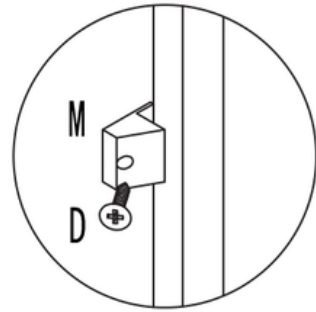

VALYÖU

VALONA SIDE TABLE

9968

HOW TO PUT TOGETHER

Assembly Instructions

9968

60 min

		9968
1	1	600x400x18MM
2	1	600x382x18MM
3A	1	214x380x18MM
3B	1	214x380x18MM
4	1	600x230x18MM
5A	1	350x90x15MM
5B	1	350x90x15MM
6	1	520x80x15MM
7	1	345x530x5MM
8	1	562x40x15MM
9	1	572x224x5MM

Ax4

7

DX4

EX2

8

9-14

9

10

11

DX4

MX4

12

BX4

11-14

13

14