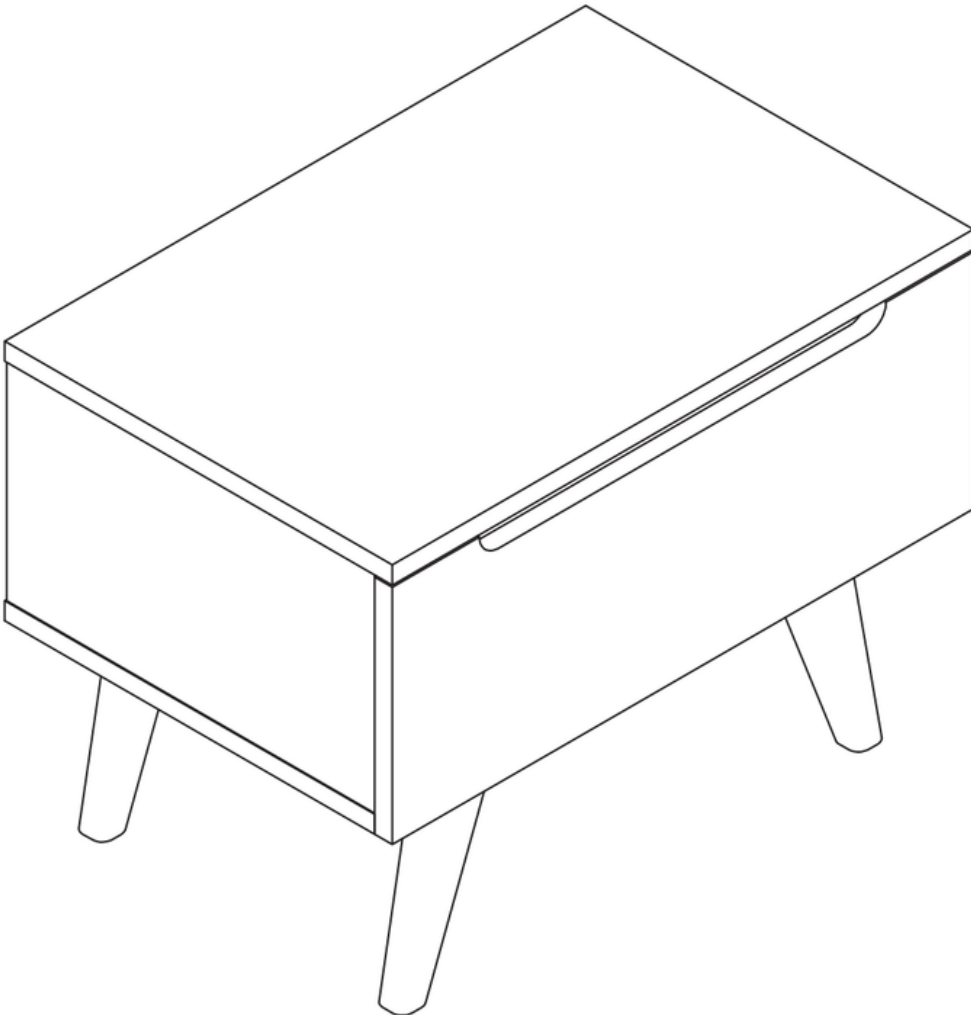

VALYÖU

VALONA SIDE TABLE

9968

HOW TO PUT TOGETHER

Assembly Instructions

9968

60 min

		9968
1	1	600x400x18MM
2	1	600x382x18MM
3A	1	214x380x18MM
3B	1	214x380x18MM
4	1	600x230x18MM
5A	1	350x90x15MM
5B	1	350x90x15MM
6	1	520x80x15MM
7	1	345x530x5MM
8	1	562x40x15MM
9	1	572x224x5MM