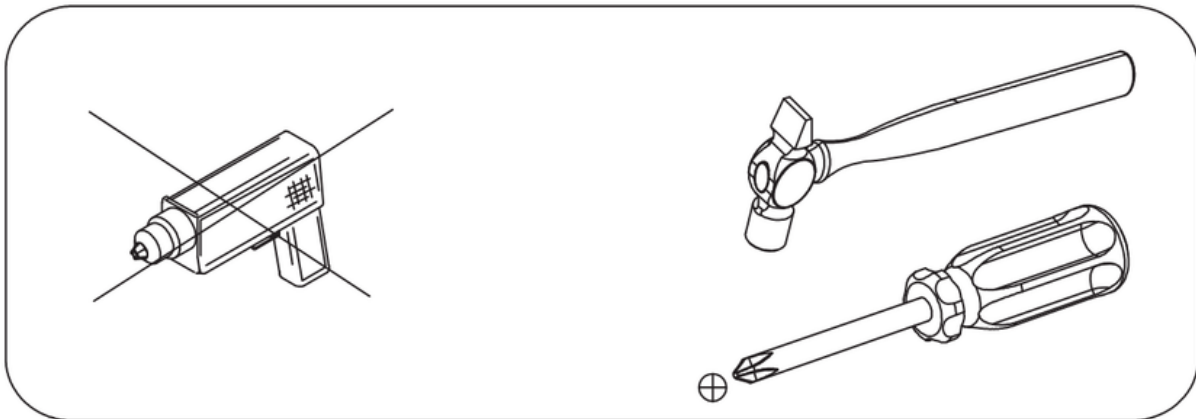

VALYÖU

VALONA SIDE TABLE

9968

HOW TO PUT TOGETHER

Assembly Instructions

9968

60 min

		9968
1	1	600x400x18MM
2	1	600x382x18MM
3A	1	214x380x18MM
3B	1	214x380x18MM
4	1	600x230x18MM
5A	1	350x90x15MM
5B	1	350x90x15MM
6	1	520x80x15MM
7	1	345x530x5MM
8	1	562x40x15MM
9	1	572x224x5MM