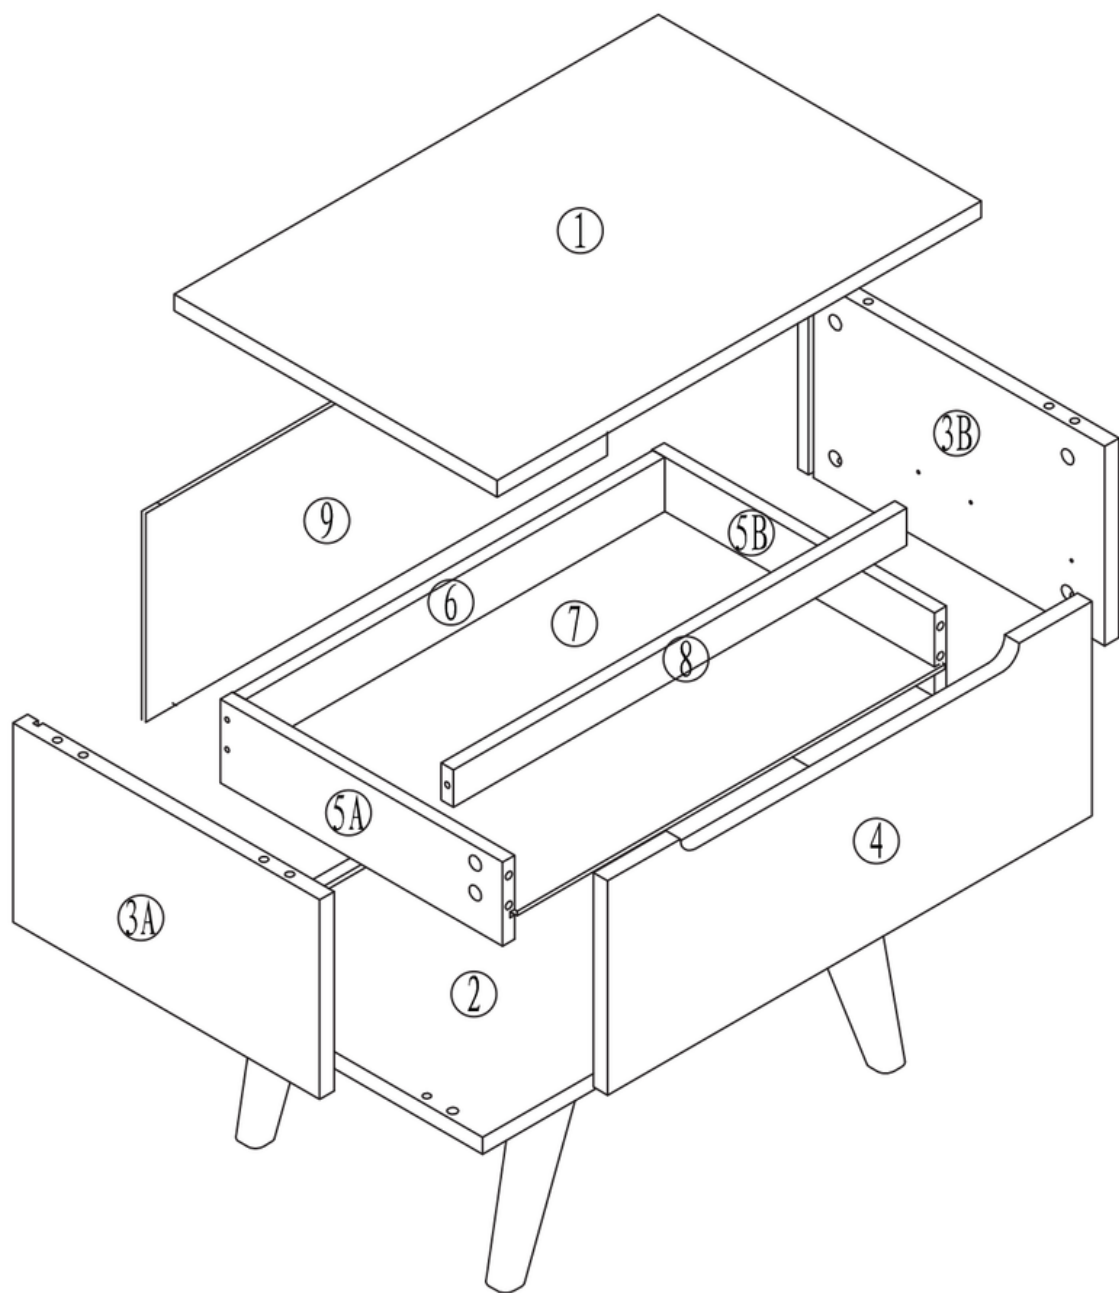

VALYÖU

VALONA SIDE TABLE

9968

HOW TO PUT TOGETHER

Assembly Instructions

9968

60 min

		9968
1	1	600x400x18MM
2	1	600x382x18MM
3A	1	214x380x18MM
3B	1	214x380x18MM
4	1	600x230x18MM
5A	1	350x90x15MM
5B	1	350x90x15MM
6	1	520x80x15MM
7	1	345x530x5MM
8	1	562x40x15MM
9	1	572x224x5MM