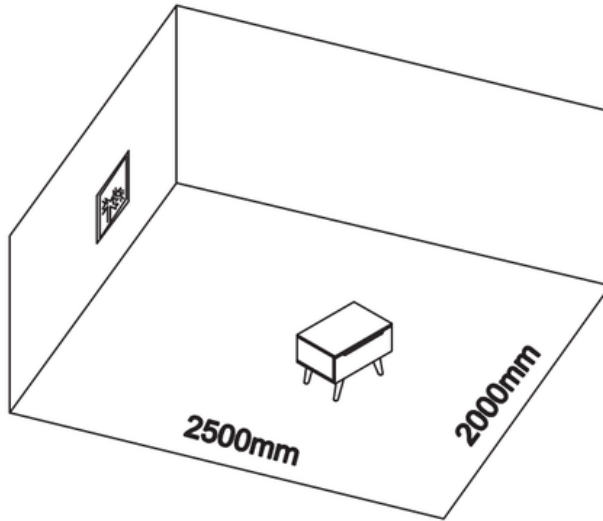

VALYÖU

VALONA SIDE TABLE

9968

HOW TO PUT TOGETHER

Assembly Instructions

9968

60 min

		9968
1	1	600x400x18MM
2	1	600x382x18MM
3A	1	214x380x18MM
3B	1	214x380x18MM
4	1	600x230x18MM
5A	1	350x90x15MM
5B	1	350x90x15MM
6	1	520x80x15MM
7	1	345x530x5MM
8	1	562x40x15MM
9	1	572x224x5MM