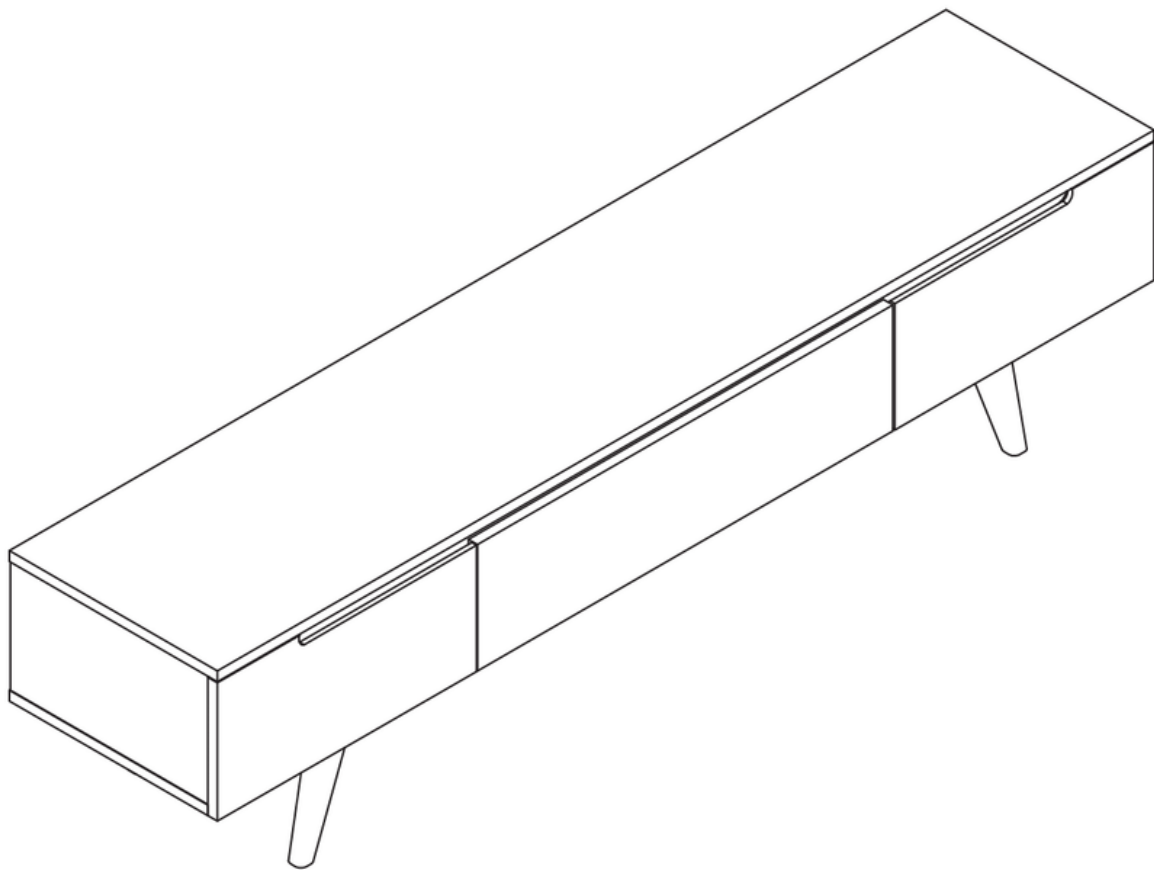

**VALYÖU**

**VALONA MEDIA TABLE**

9963

HOW TO PUT TOGETHER

# Assembly Instructions

9963

60 min

		9963
1	1	1800x400x18MM
2	1	1800x382x18MM
3A	1	214x380x18MM
3B	1	214x380x18MM
4A	1	214x380x18MM
4B	1	214x380x18MM
5	1	798x210x18MM
6A	1	499x230x18MM
6B	1	499x230x18MM
7A	1	350x90x15MM
7B	1	350x90x15MM
8	1	740x80x15MM
9	1	750x345x5MM
10	1	1762x40x15MM
11	1	1172x224x5MM